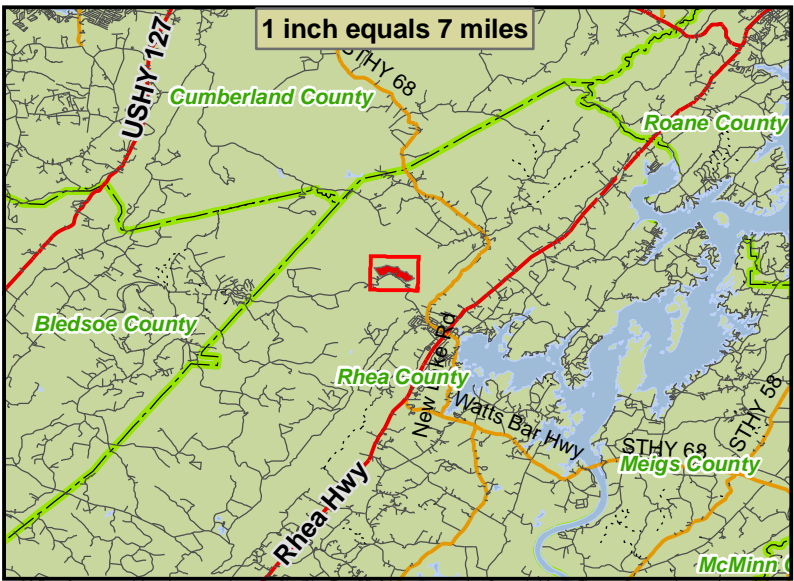

Property Map

Tract Name: Shut In Gap
 County, State: Rhea, TN
 Total Acres (+/-): 192

- Legend**
- Interstate
 - US Highway
 - State Highway
 - Road/Street
 - Trail
 - County Boundaries
 - Shut In Gap

1:8,000
 1 inch equals 667 feet
 Contour Interval = 20 feet

This map shows the estimated location of the boundary and is not an accurate survey of the property.