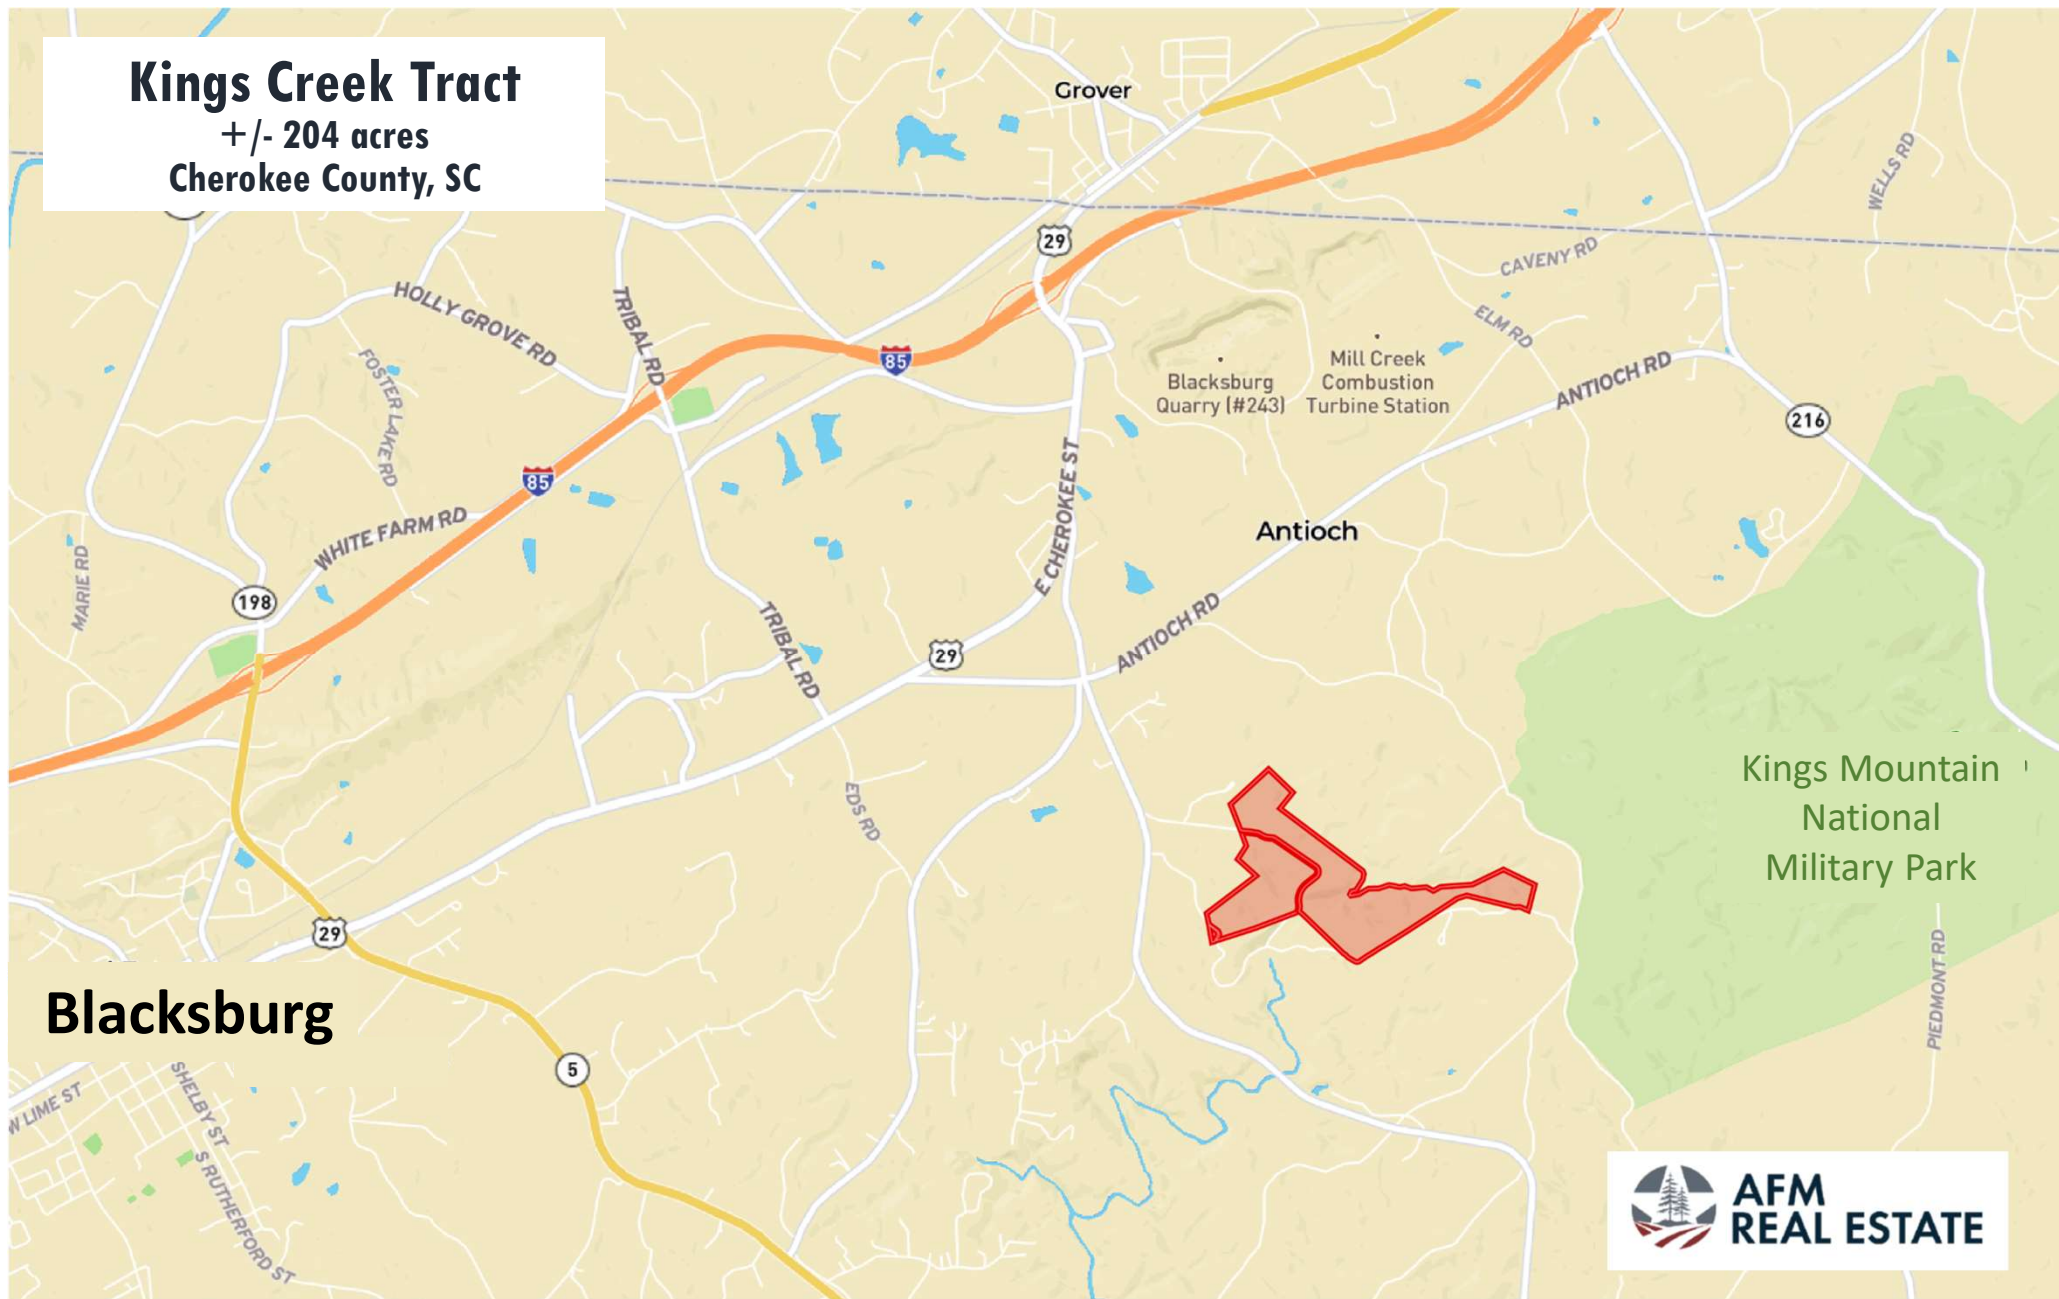

Kings Creek Tract

+/- 204 acres
Cherokee County, SC

Blacksburg