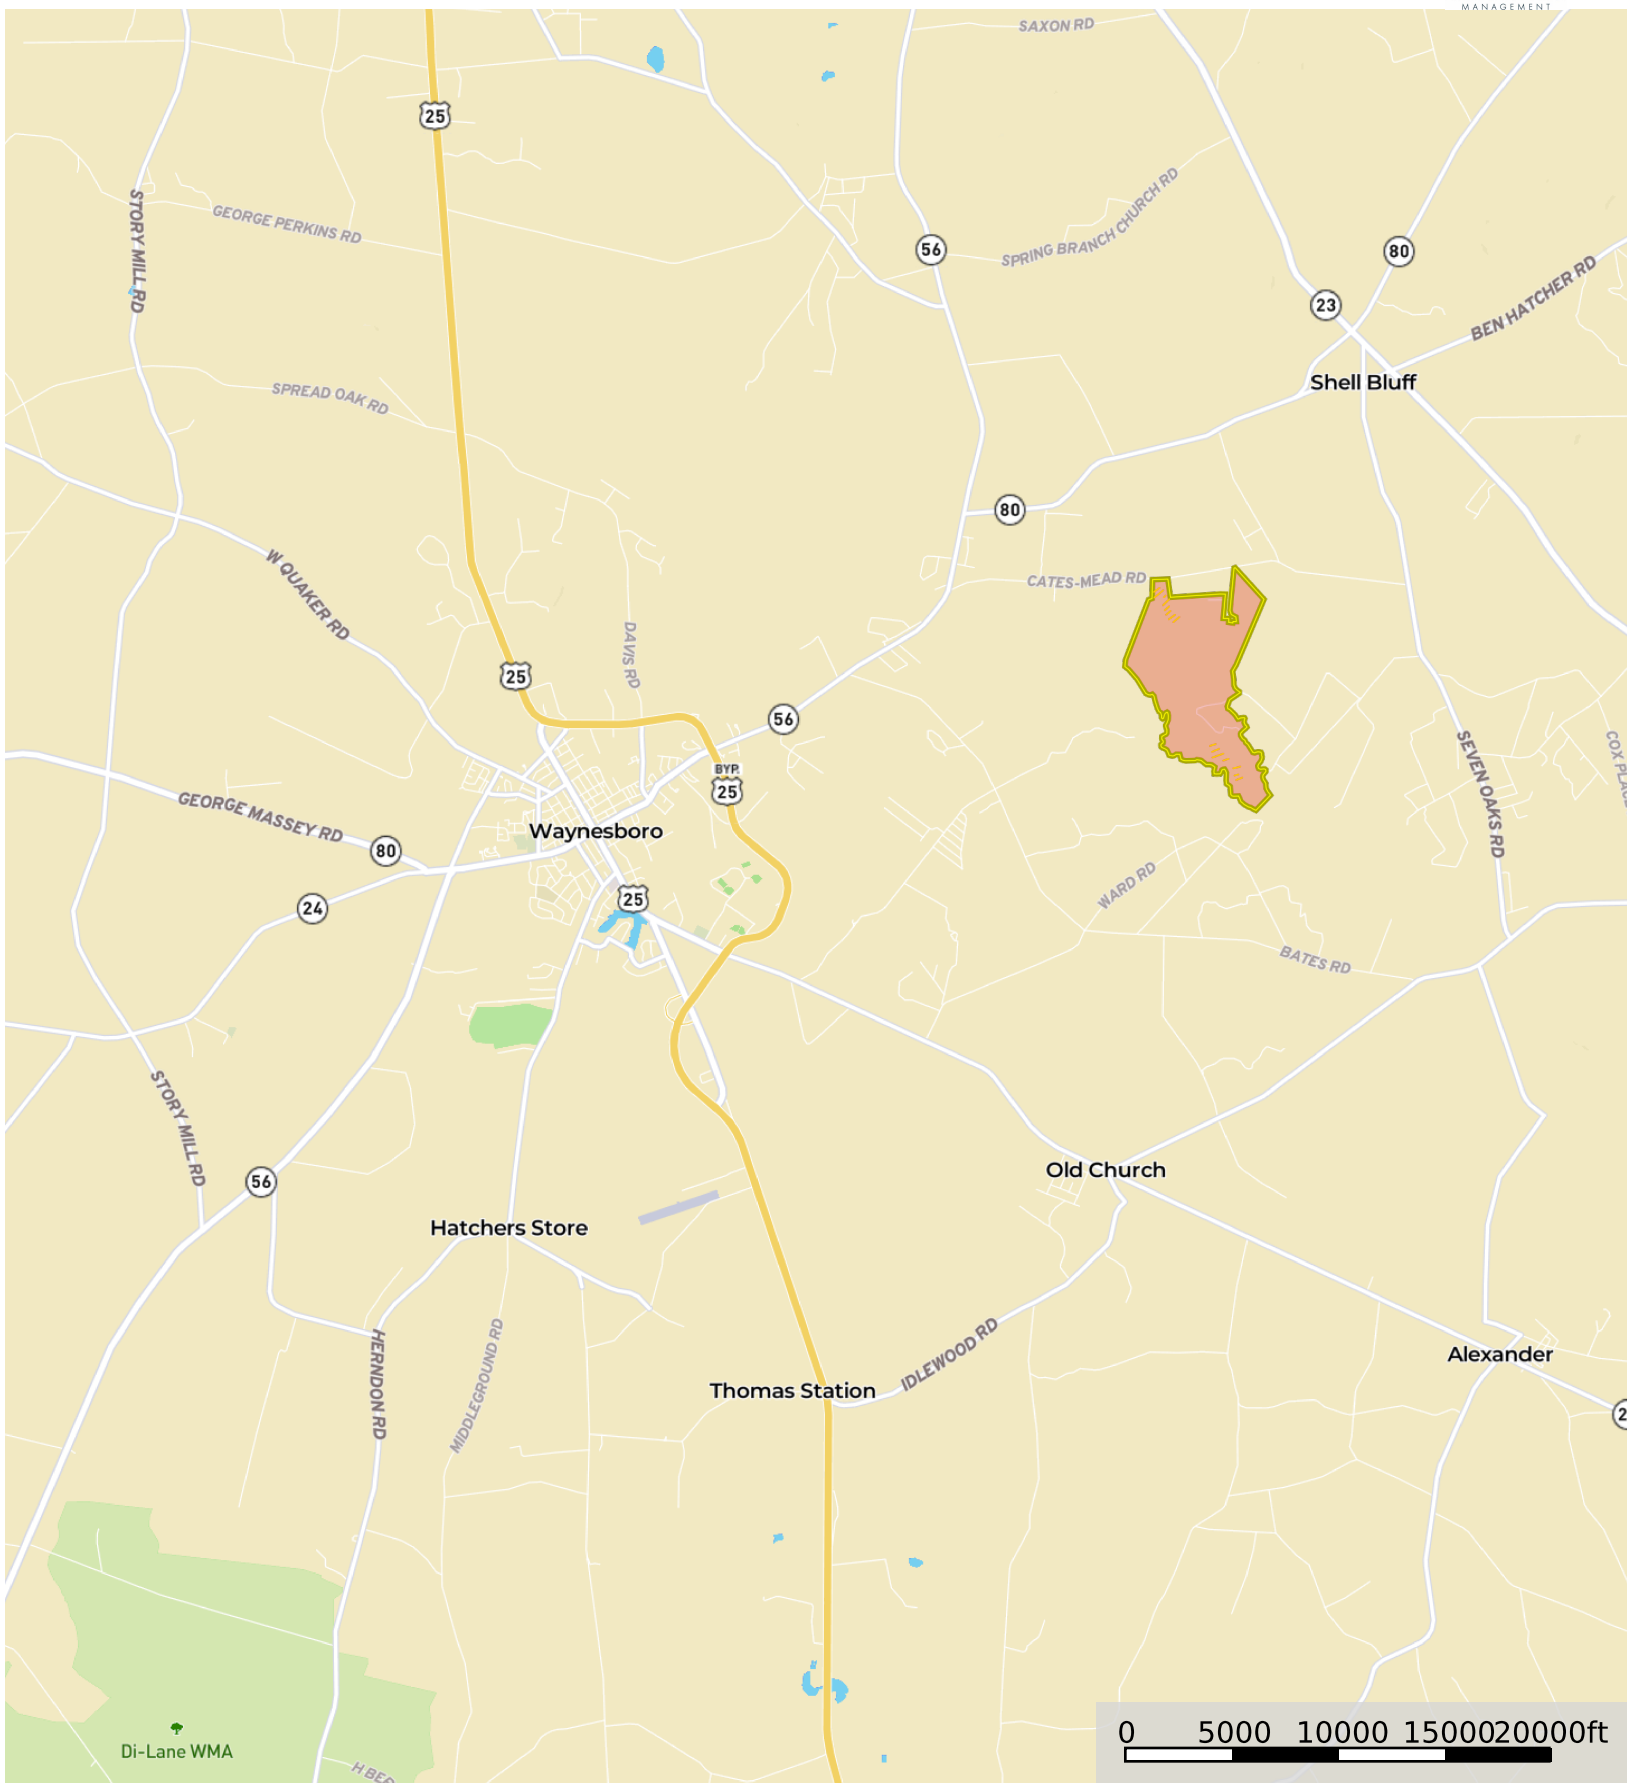

DAYBREAK FARM BURKE CO., GA 914+/- ACRES

Primary Road Boundary