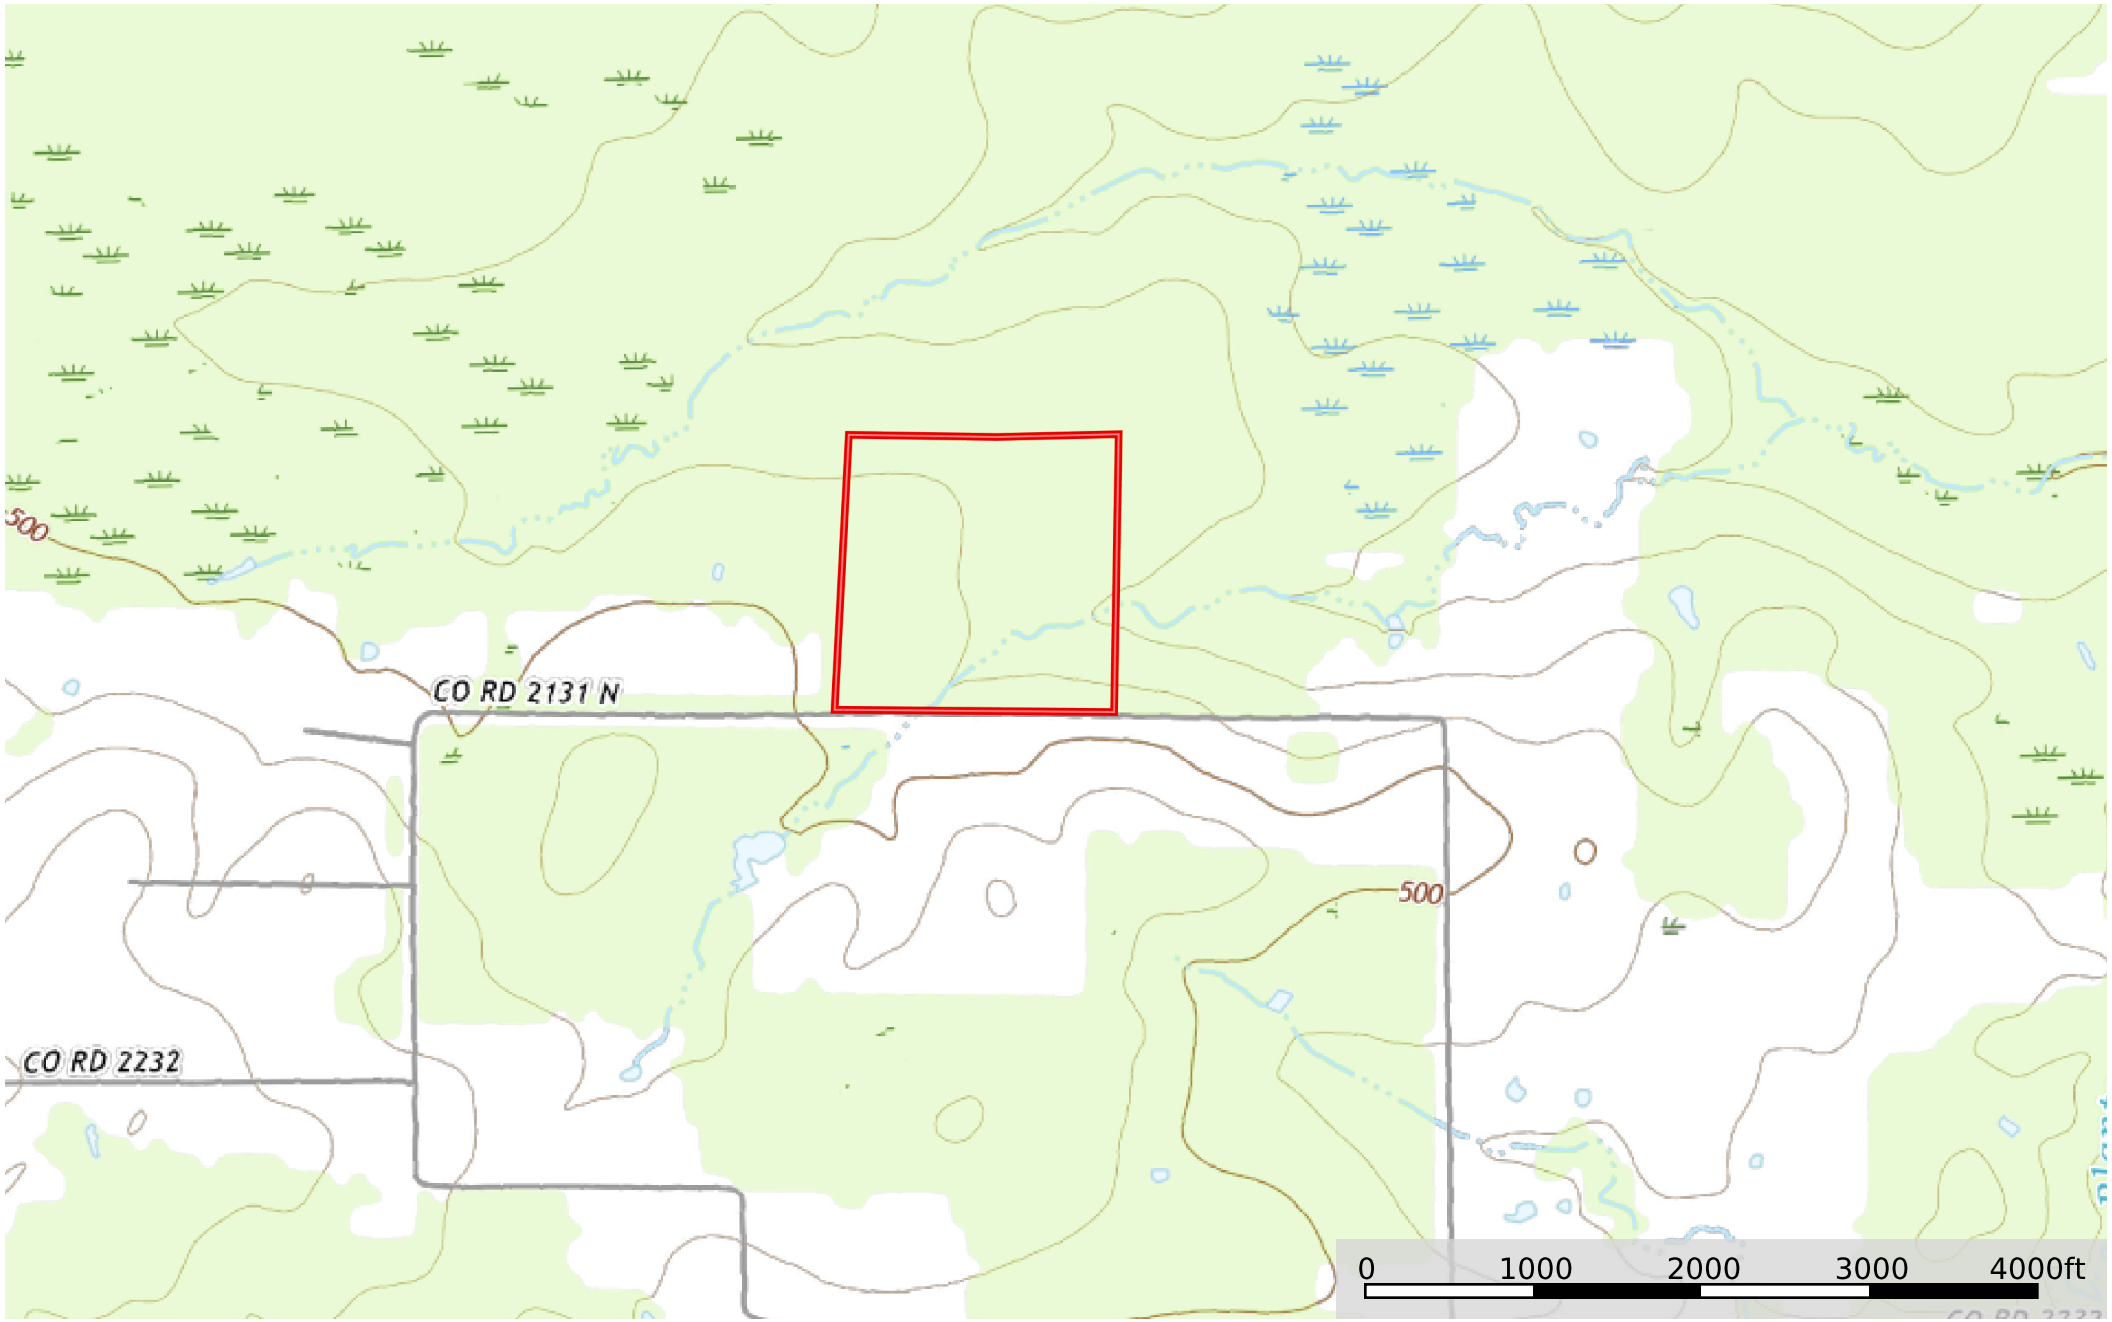

Blanton Forest

Red River County, Texas, 61 AC +/-

Boundary