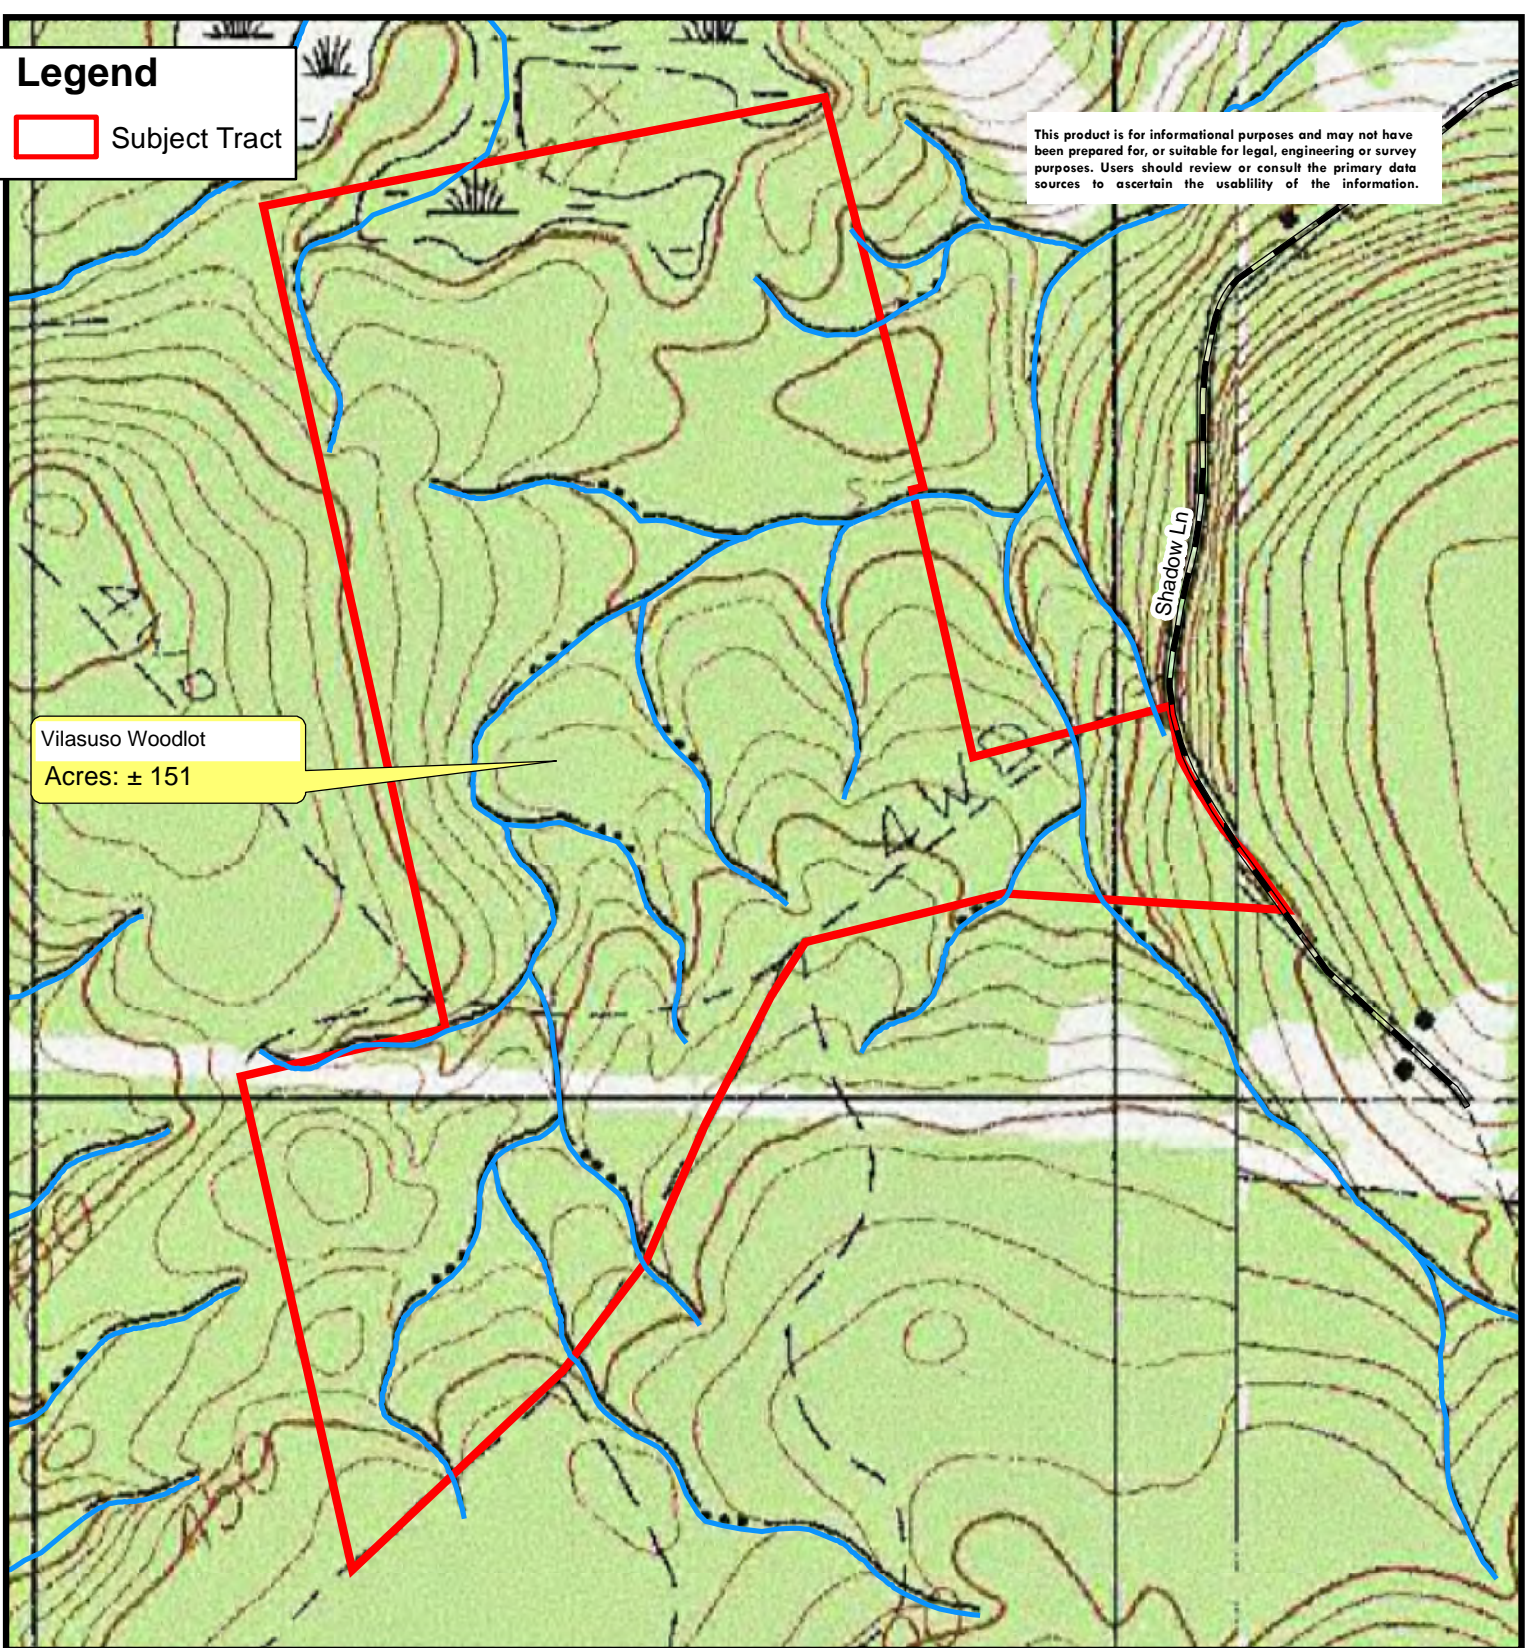

# Legend

 Subject Tract

This product is for informational purposes and may not have been prepared for, or suitable for legal, engineering or survey purposes. Users should review or consult the primary data sources to ascertain the usability of the information.

Vilasuso Woodlot  
Acres: ± 151