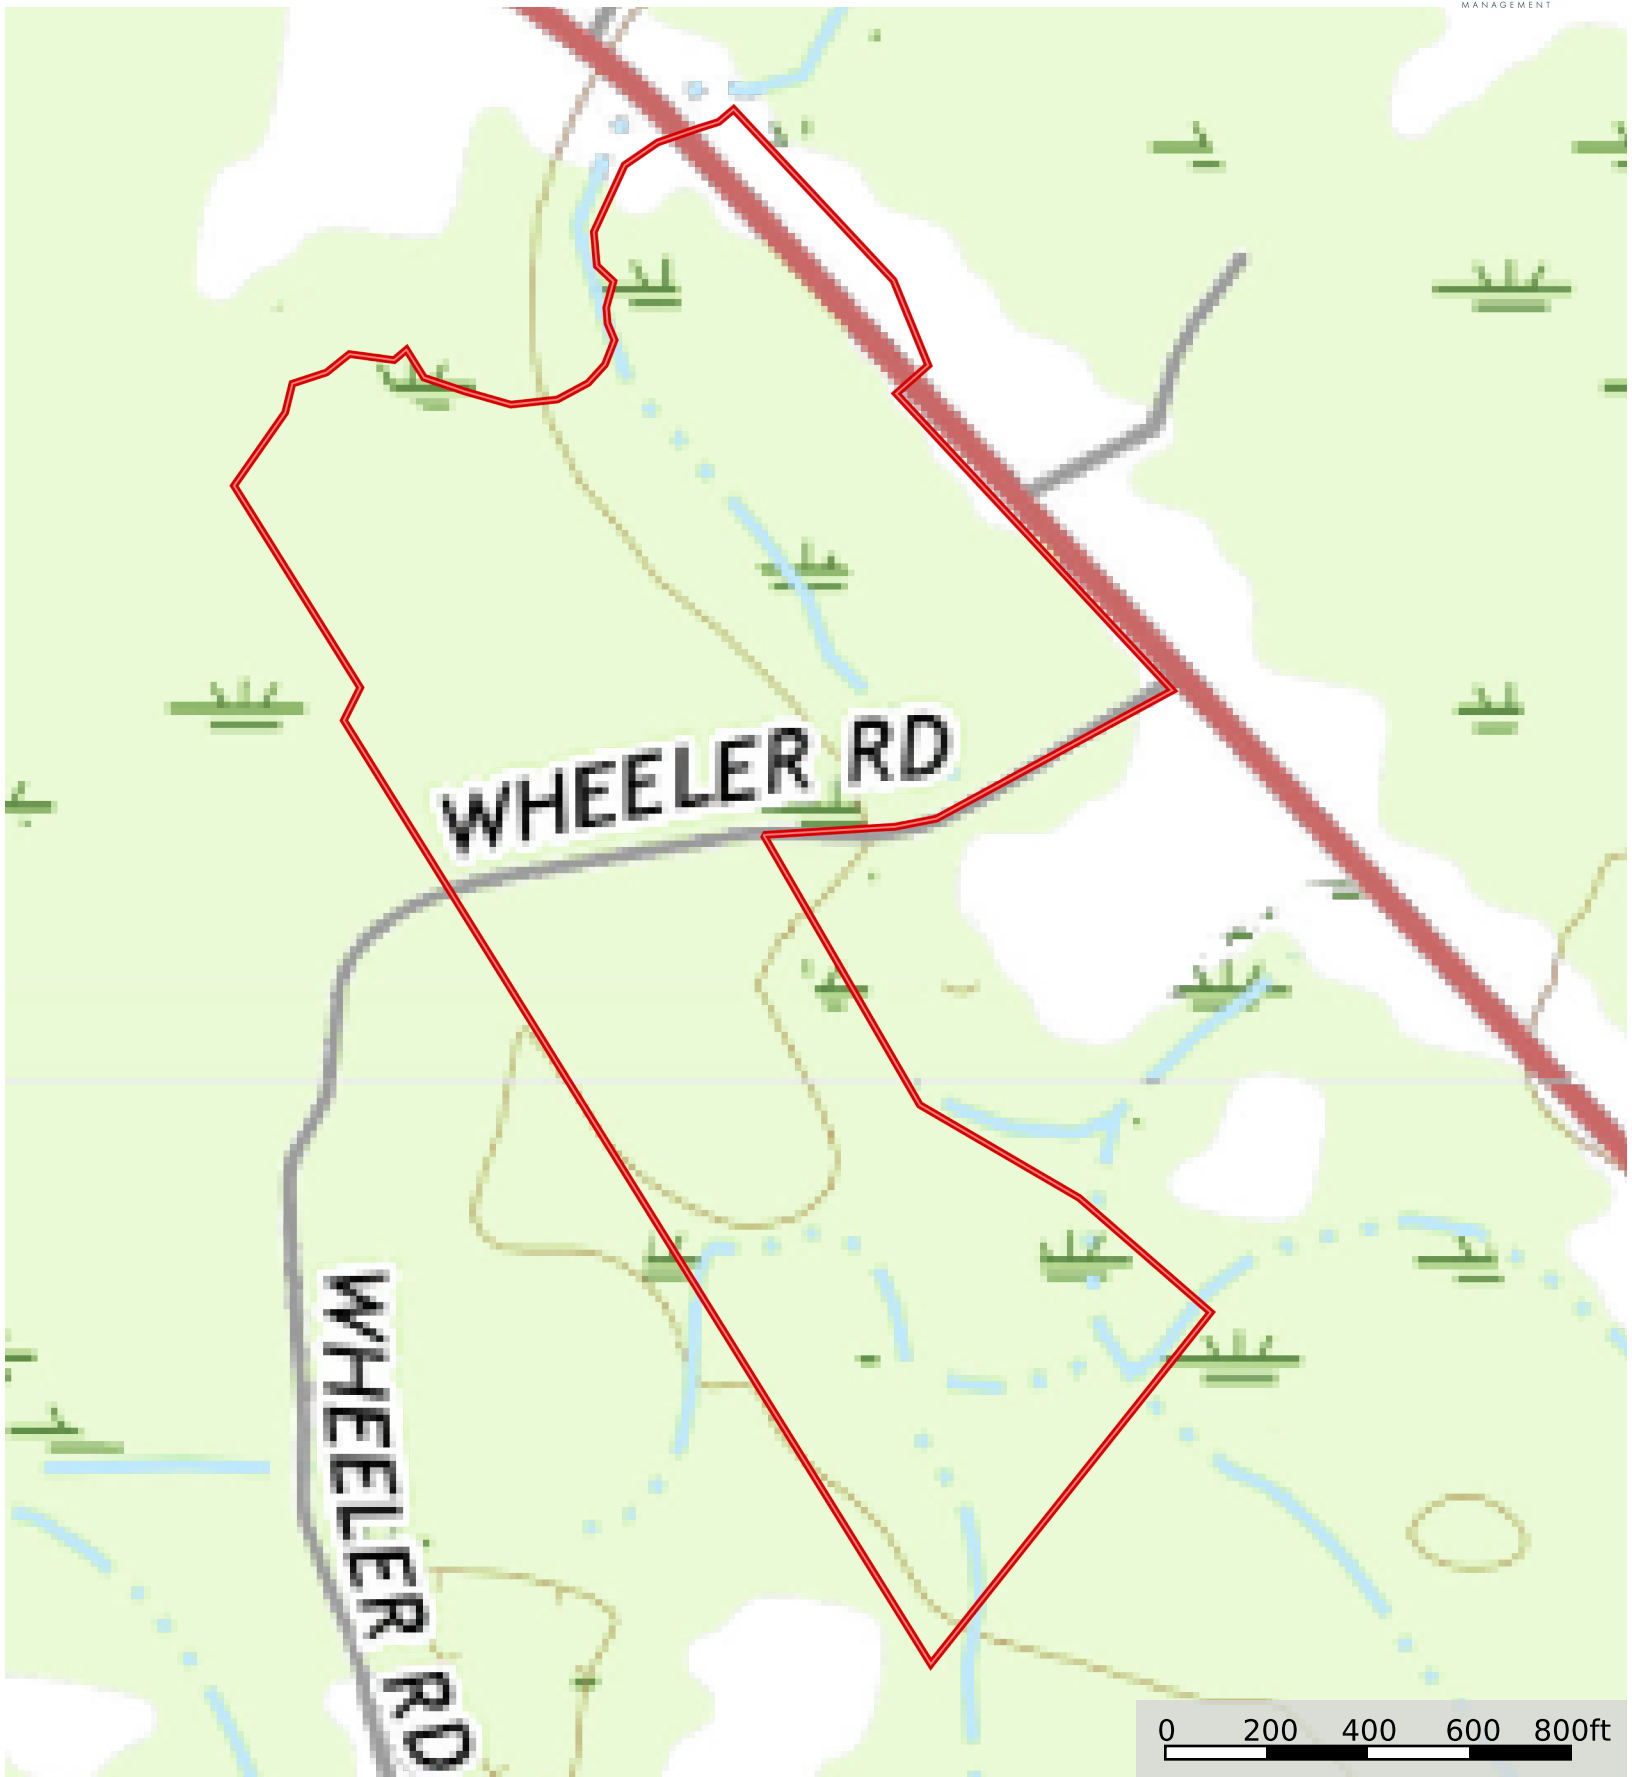

CASH TRACT

Bamberg County, South Carolina, 53 AC +/-

 Boundary