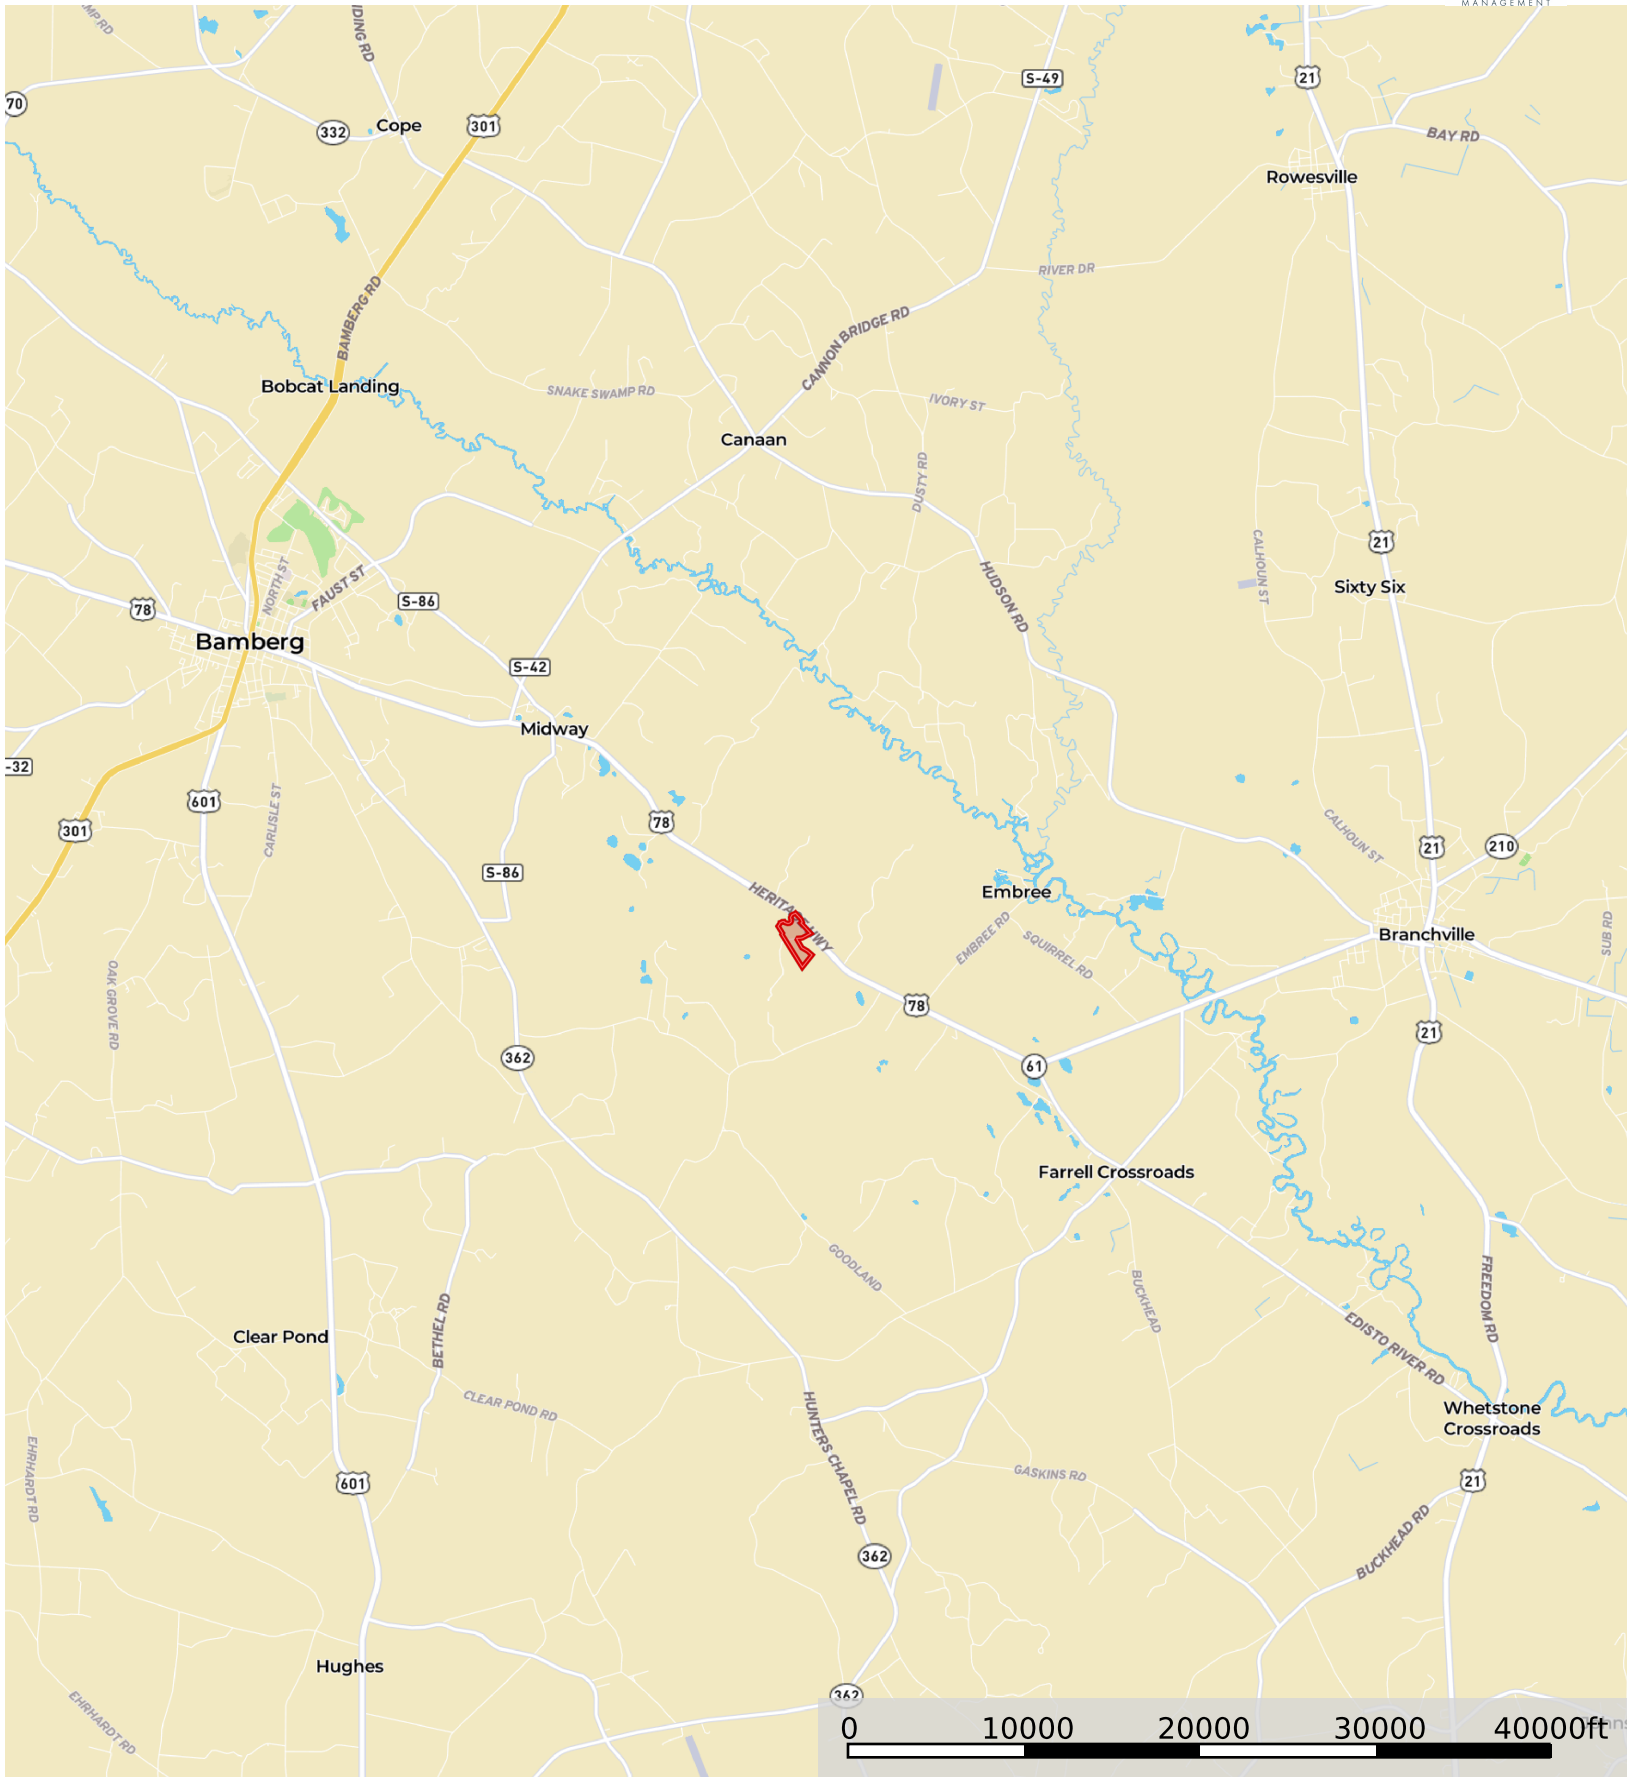

CASH TRACT

Bamberg County, South Carolina, 53 AC +/-

Boundary