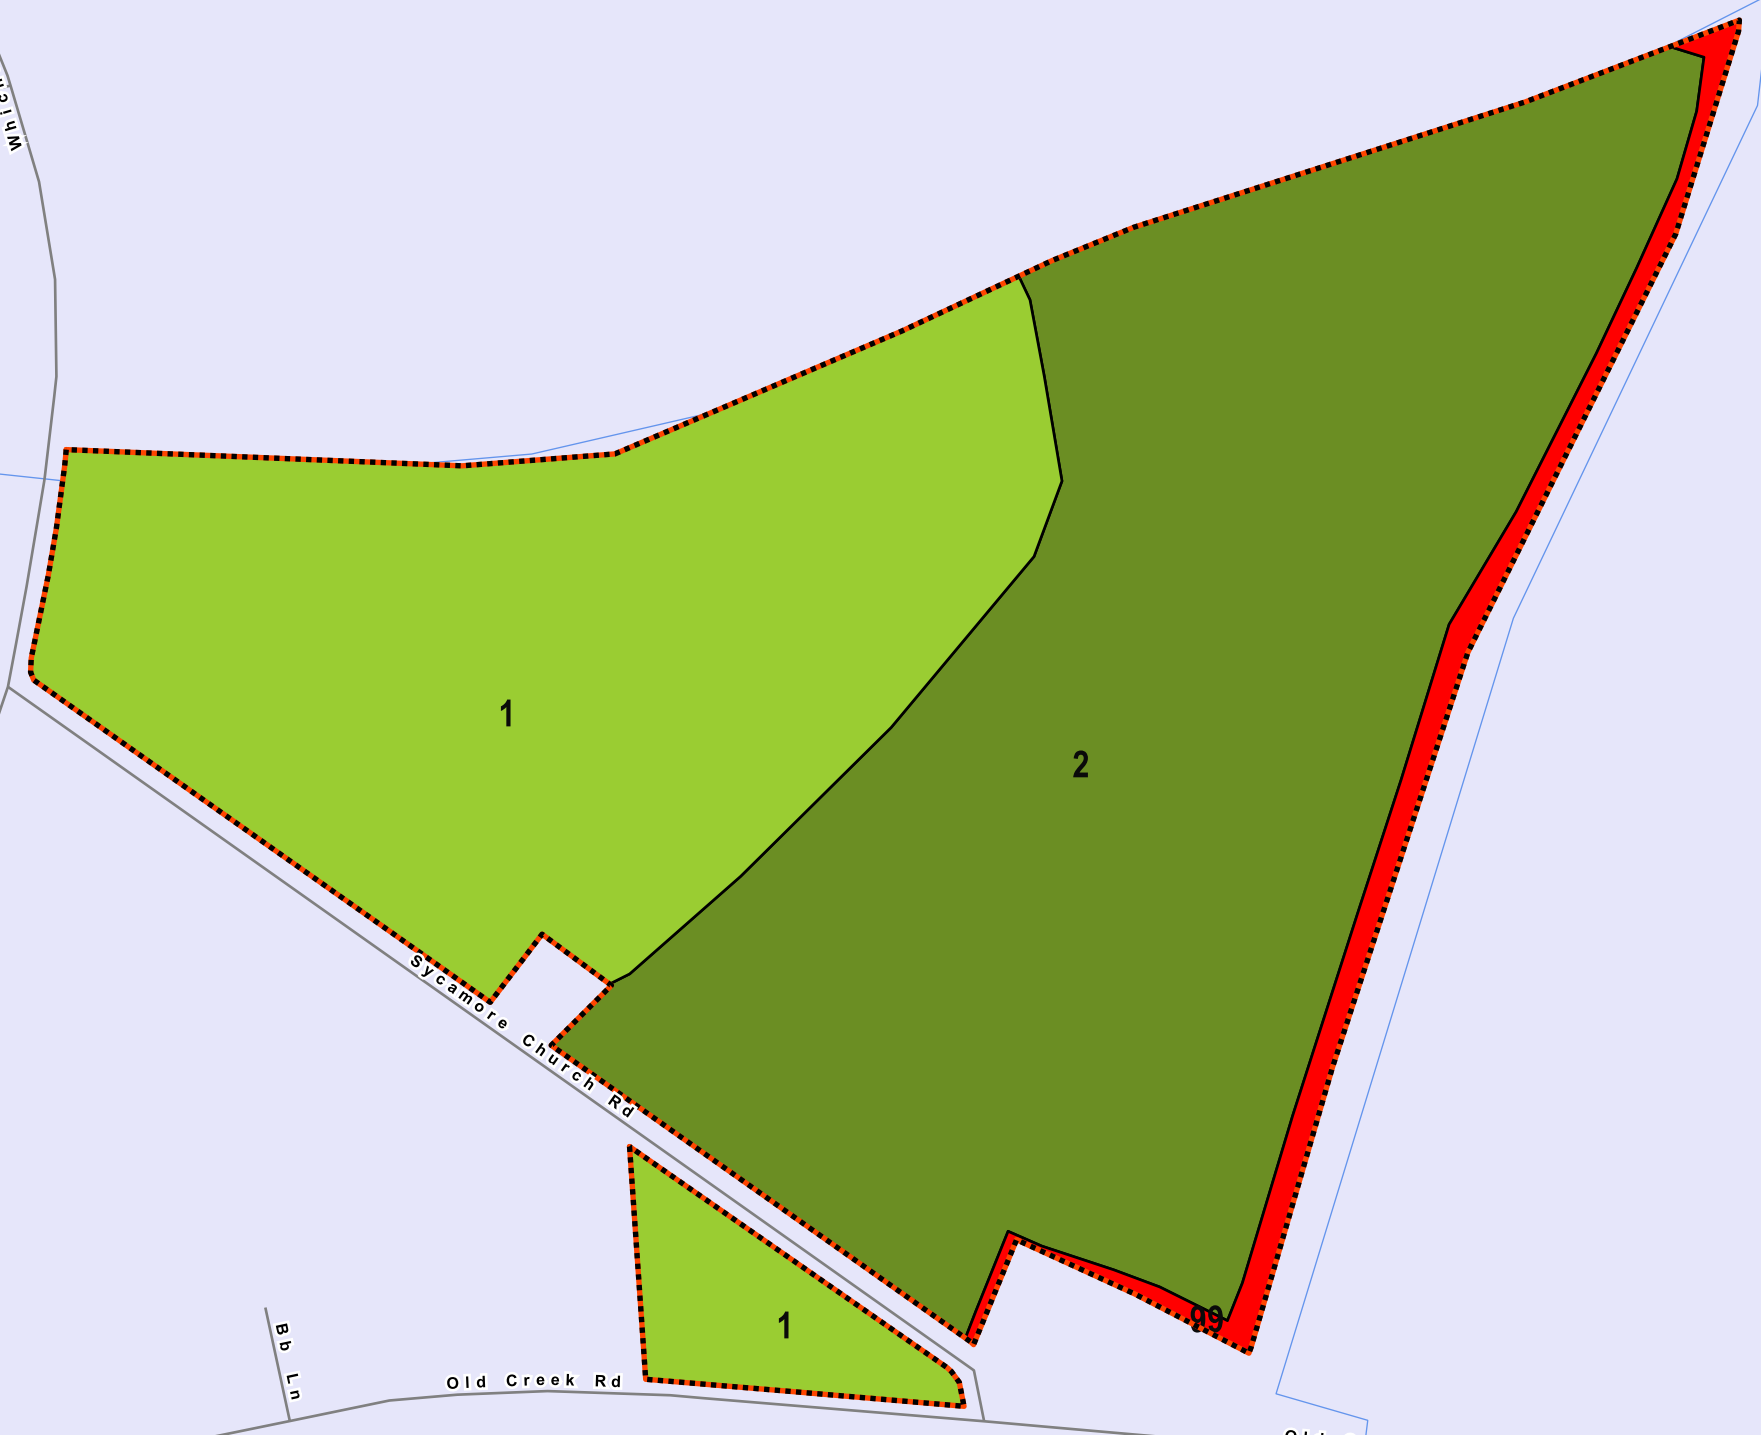

BARNHILL

COUNTY:PITT

STATE:NC

ACRES: 77

Map Scale 1 in :330 ft
Reference Scale 1:3960

AFM Real Estate
AFMRealEstate.com

STAND	YEAR_EST	ORIGIN	DOM_S_NAME	ACRES
1	2007	PLANTED	LOBLOLLY PINE	30.91
2	2020	NATURAL	MIXED PINE/HARDWOOD	43.59
99	0	OPEN	ROAD	2.49
TOTAL ACRES =				76.99

	LOBLOLLY PINE - 30.9 ac.
	MIXED PINE/HARDWOOD - 43.6 ac.
	ROAD - 2.5 ac.

This product is for informational purposes and may not have been prepared for, or suitable for legal, engineering or survey purposes. Users should review or consult the primary data sources to ascertain the usability of the information.