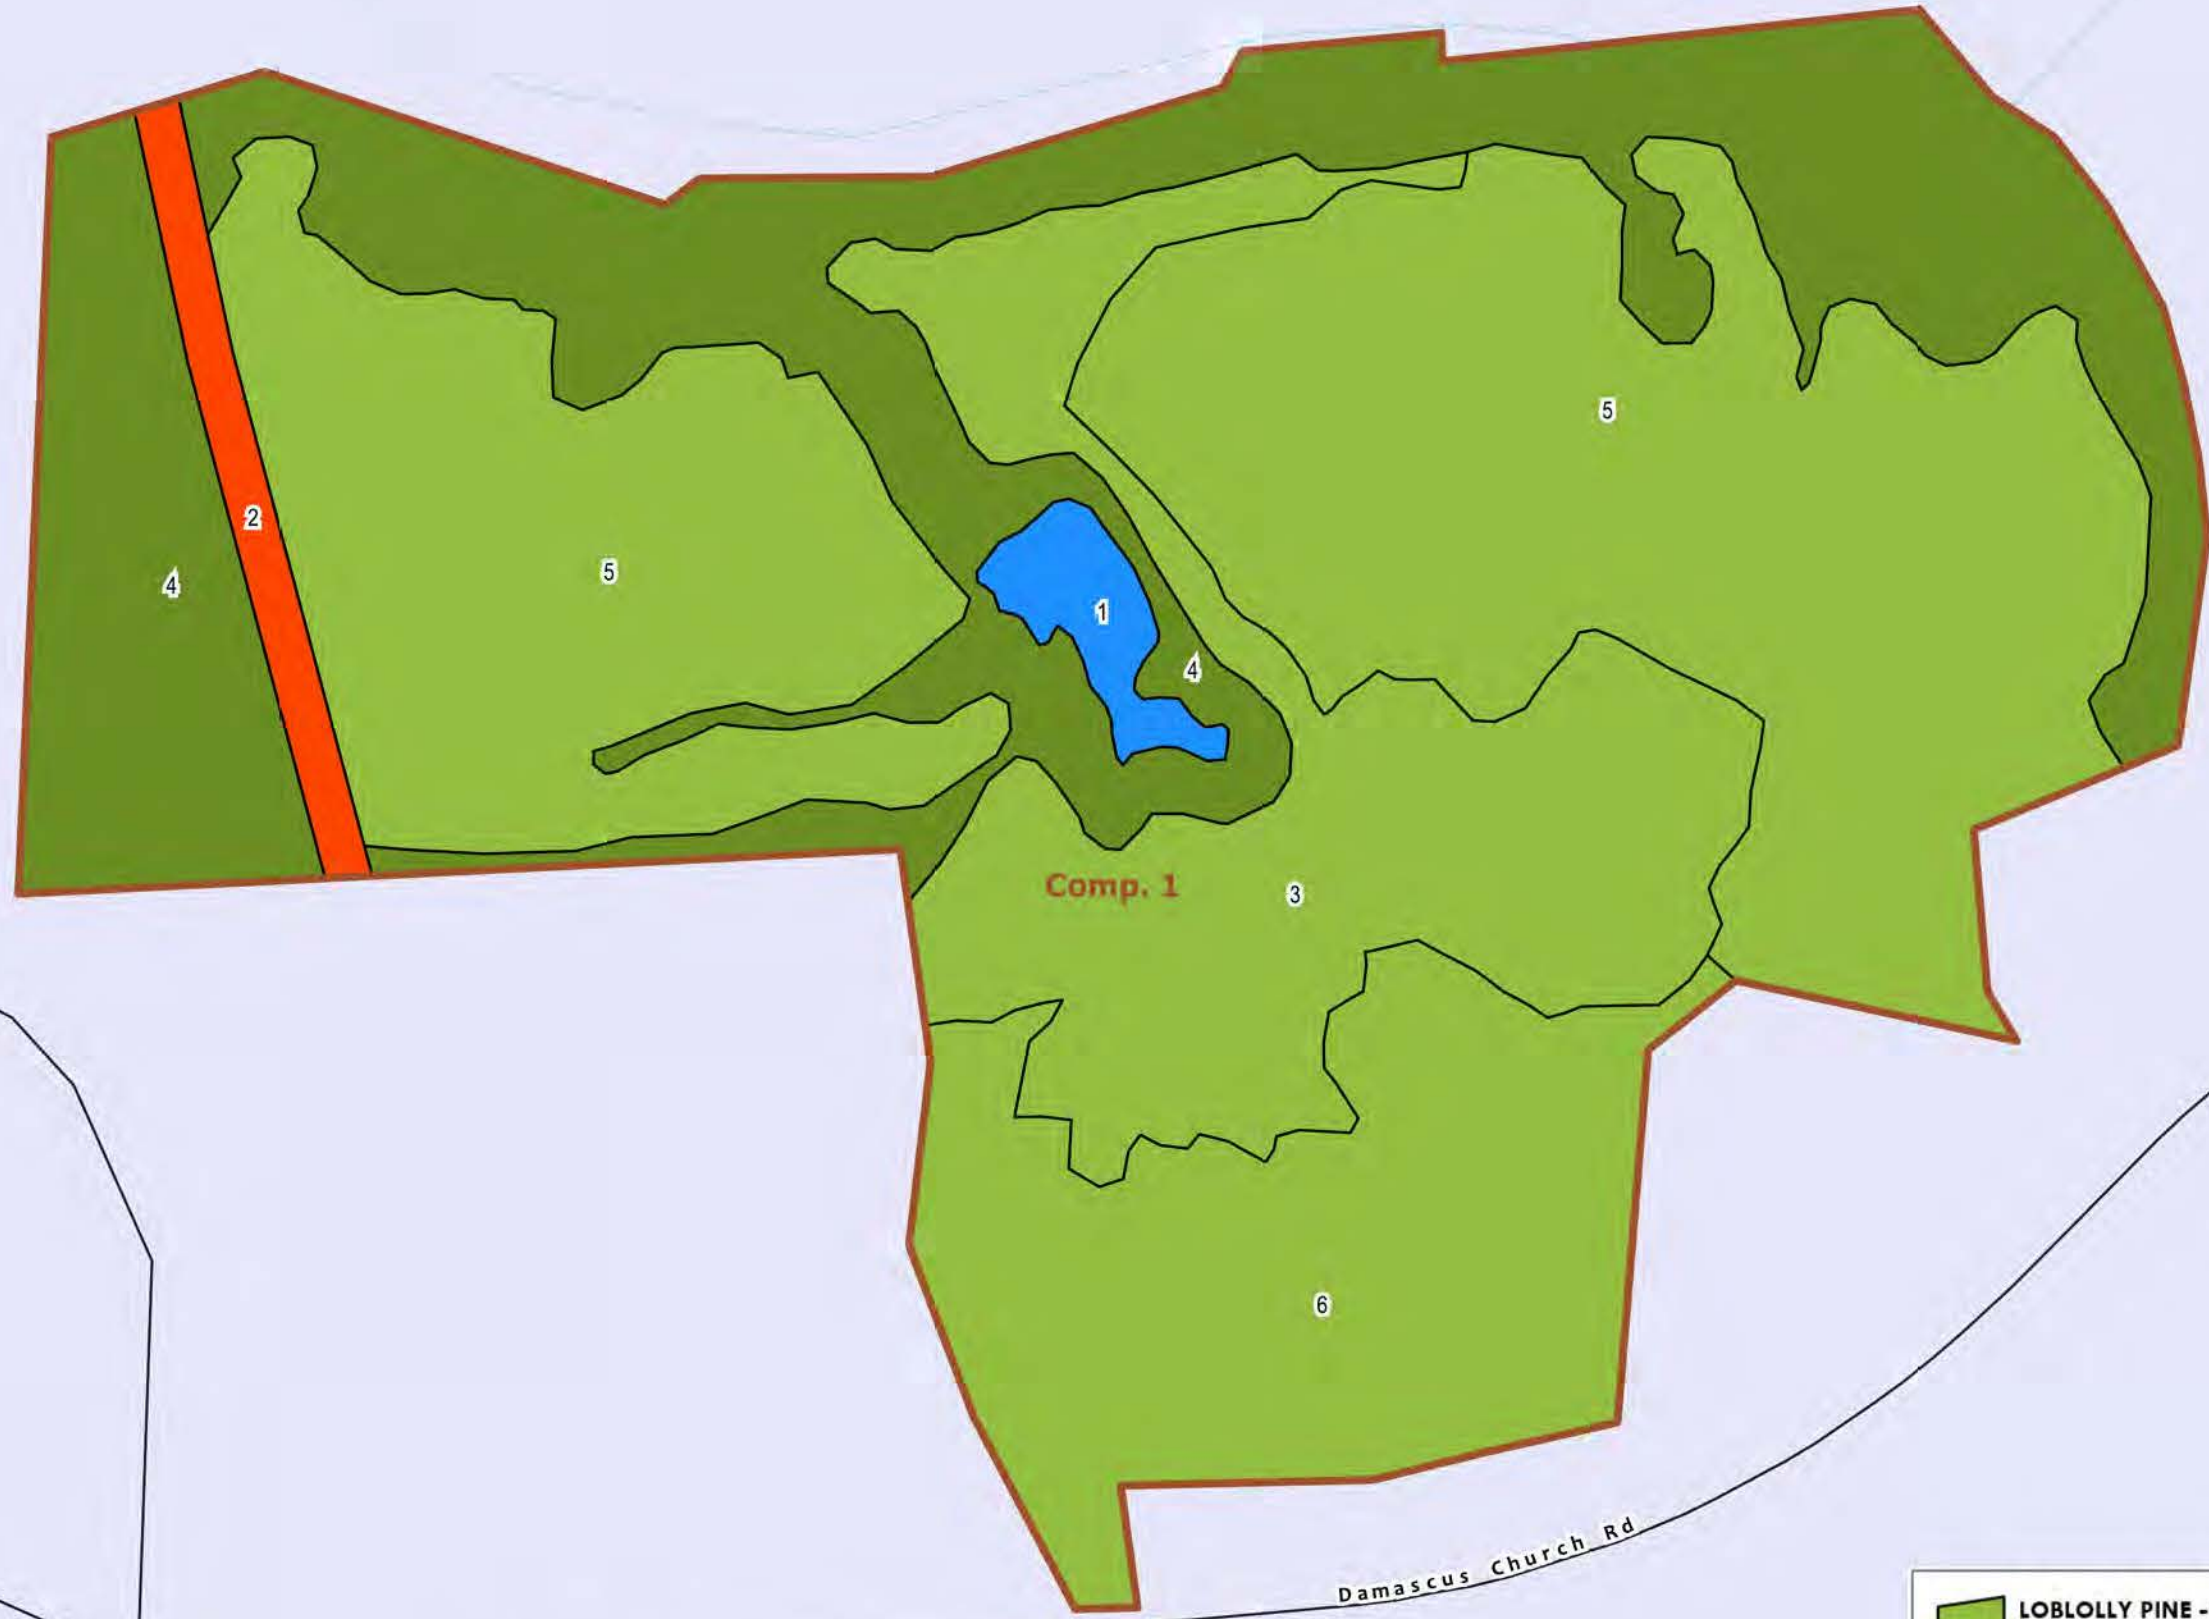

# DAMASCUS

COUNTY: KERSHAW  
 STATE: SC  
 ACRES: 138.2  
 DATE: 7/22/2022

Map Scale: 1 in = 330 ft  
 Reference Scale: 1:3960

STAND	DOM S NAME	ORIGIN	S T DESC	YEAR EST	ACRES
1	UNDEFINED	OPEN	POND	0	1.7
2	UNDEFINED	OPEN	POWER LINE	0	2.4
3	LOBLOLLY PINE	PLANTED	UPLAND RIDGE	1994	21.3
4	MIXED HARDWOOD/PINE	NATURAL	UPLAND RIDGE	1984	38.4
5	LOBLOLLY PINE	PLANTED	UPLAND RIDGE	1984	54.7
6	LOBLOLLY PINE	PLANTED	UPLAND RIDGE	2009	19.7
<b>TOTAL ACRES =</b>					<b>138.2</b>

- LOBLOLLY PINE - 95.7 ac.
- MIXED HARDWOOD/PINE - 38.4 ac.
- POND - 1.7 ac.
- POWER LINE - 2.4 ac.

This product is for informational purposes and may not have been prepared for, or suitable for legal, engineering or survey purposes. Users should review or consult the primary data sources to ascertain the usability of the information.