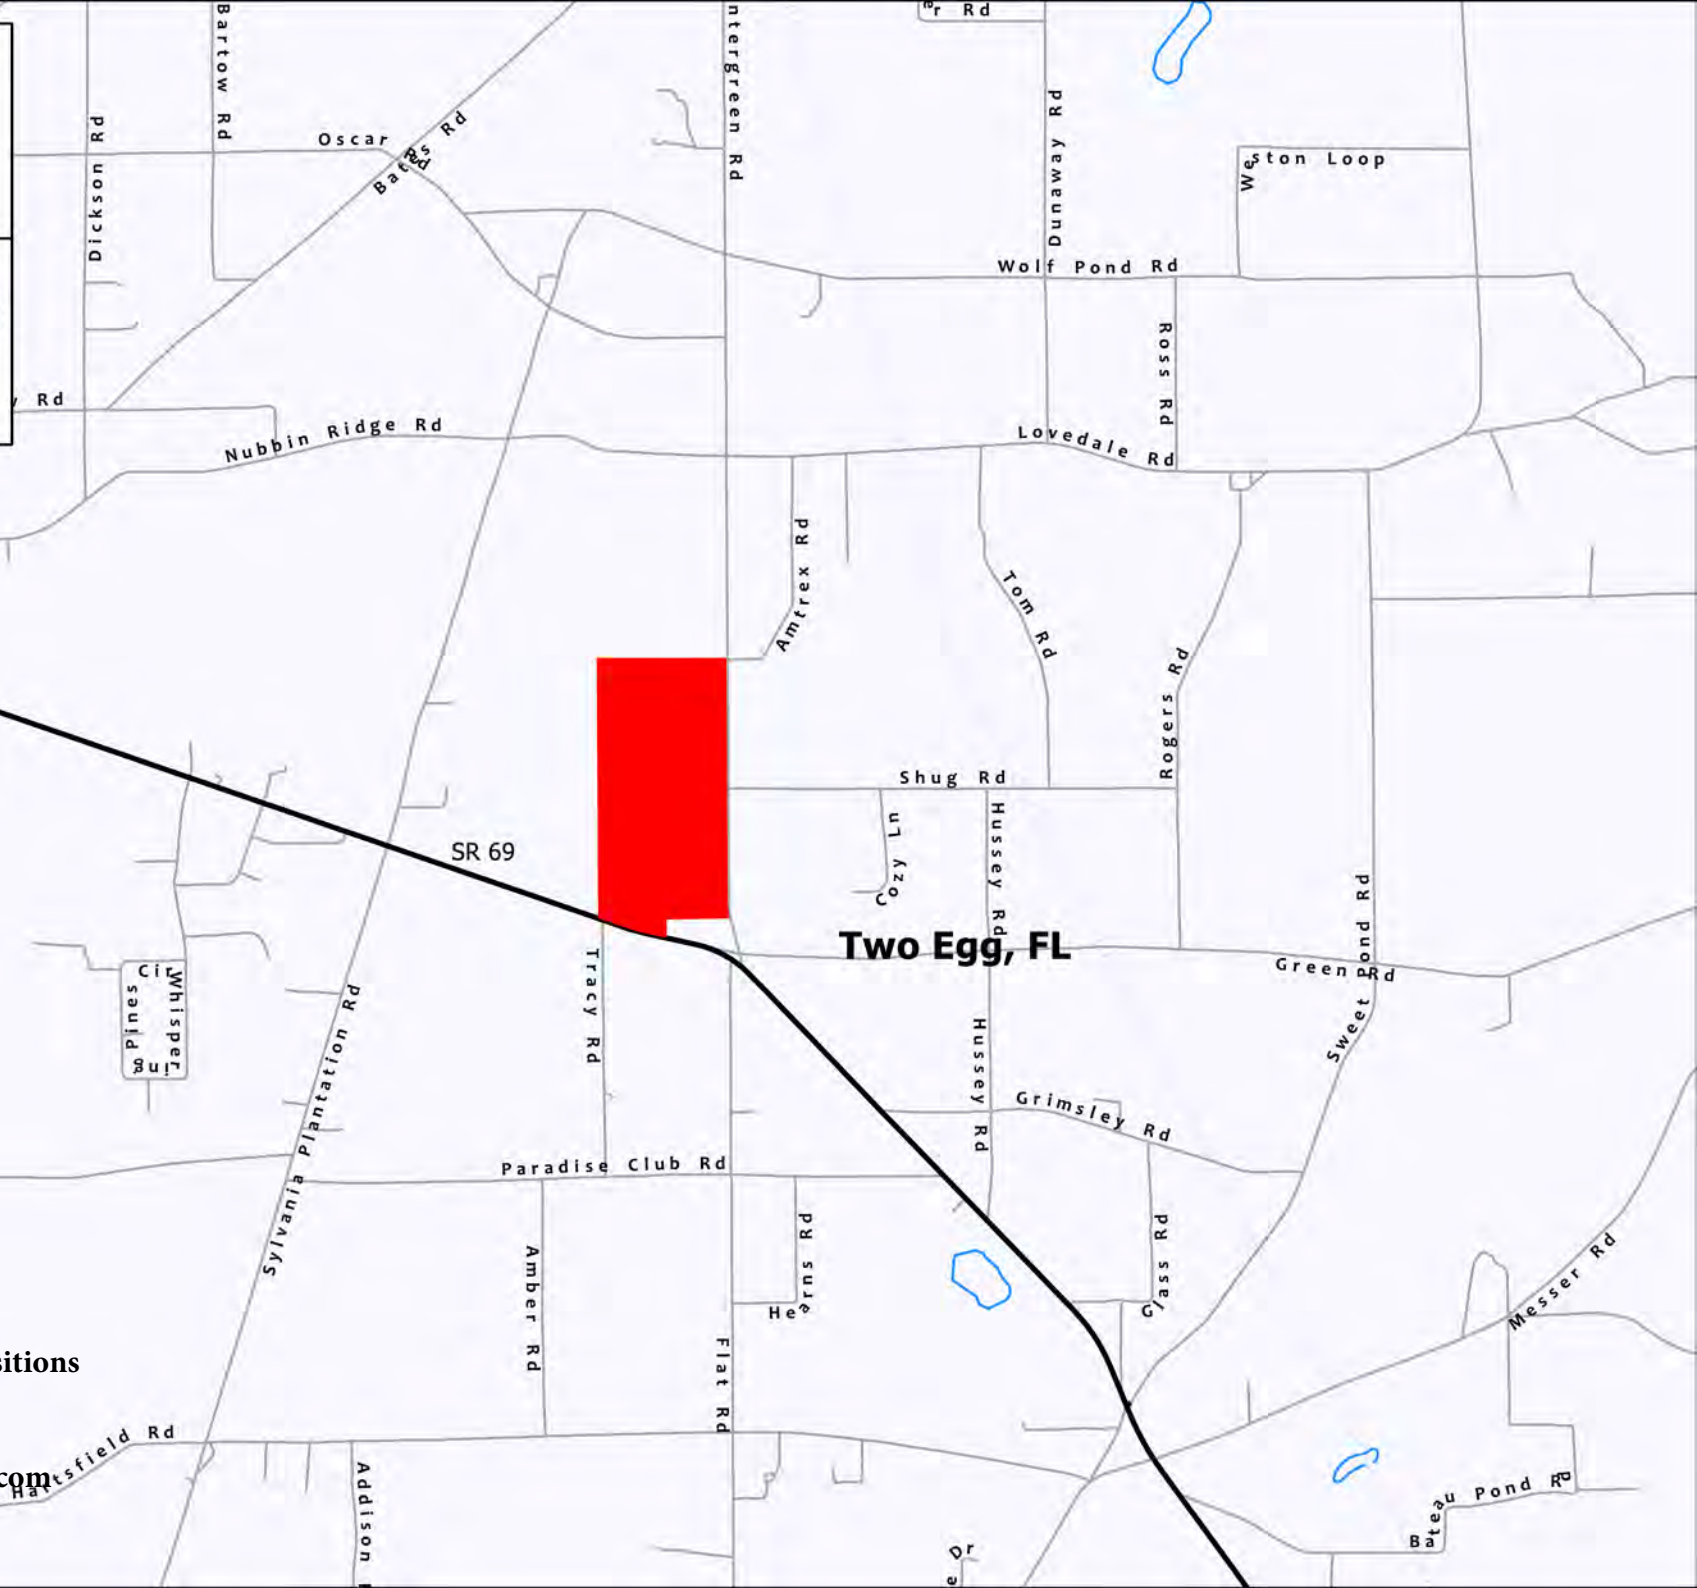

TWO EGG FARM

COUNTY: JACKSON

STATE: FL

ACRES: 329

Map Scale 1 in = 3960 ft
Reference Scale 1:47520

**AFM
REAL ESTATE**

AFM Real Estate
AFMRealEstate.com

SR 69

Two Egg, FL

Contact:
Tony Mitchell
Real Estate Sales & Acquisitions
Licensed FL & AL
850.526.8466
tony.mitchell@afmforest.com