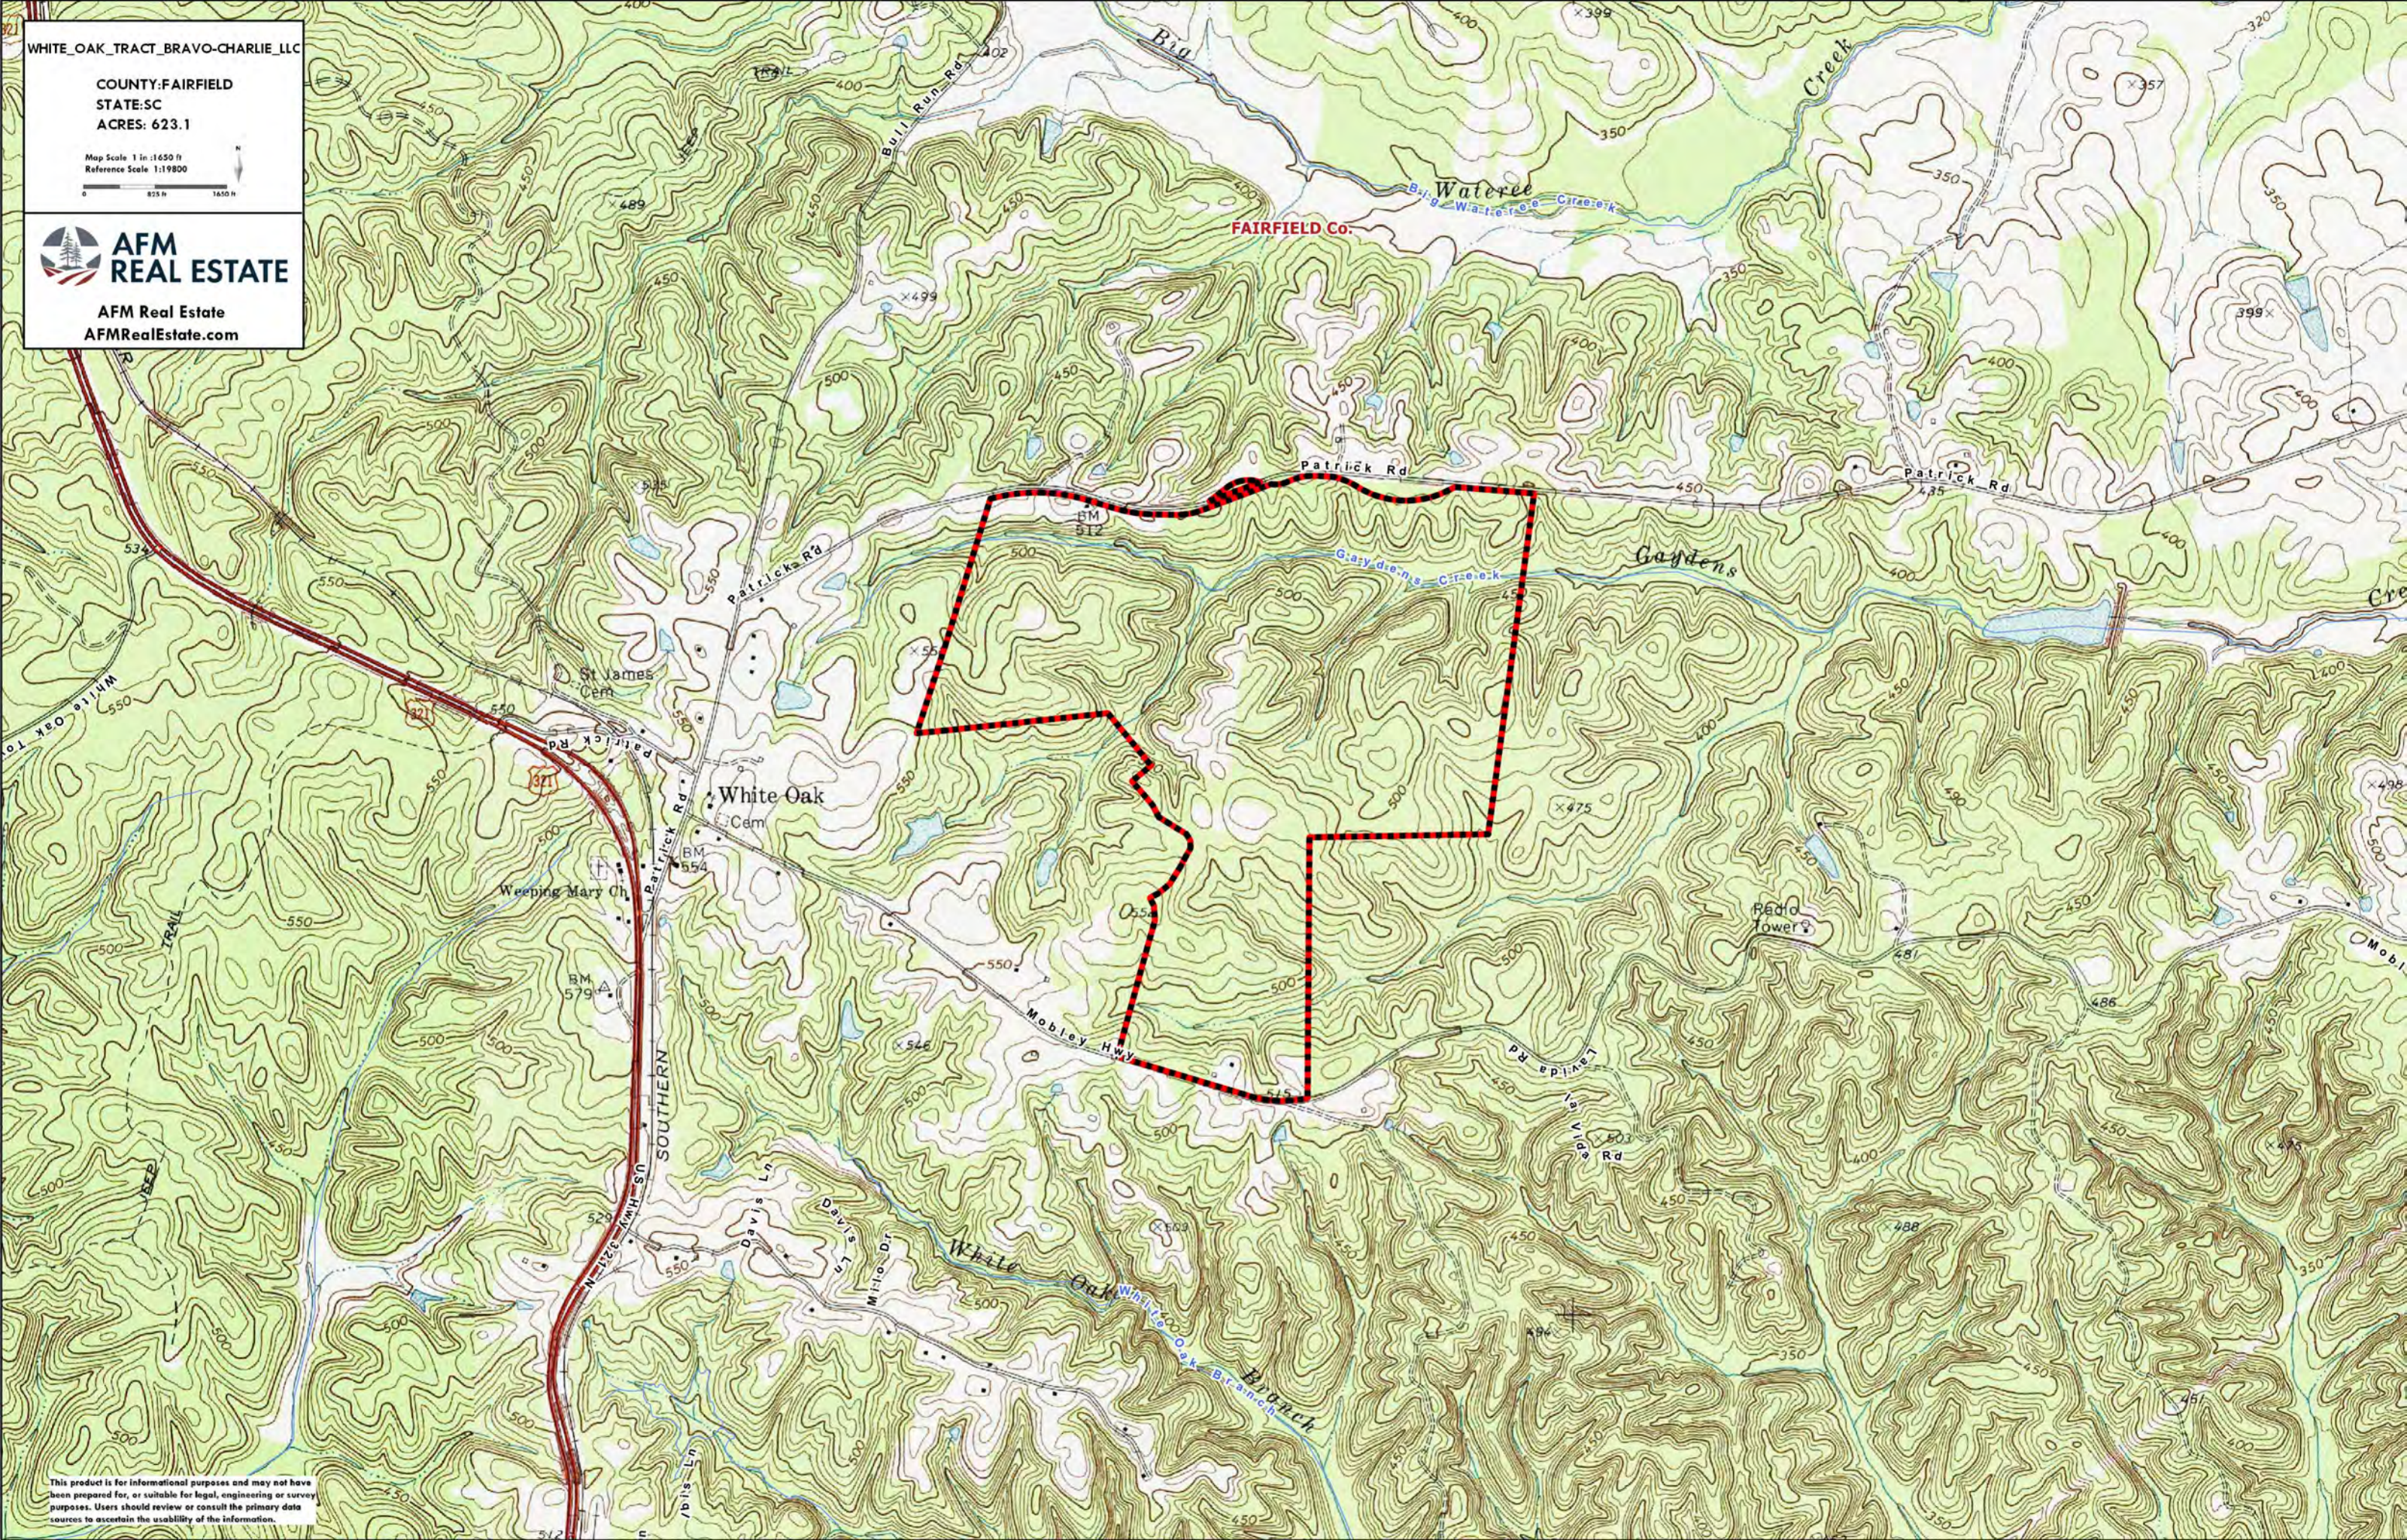

WHITE_OAK_TRACT_BRAVO-CHARLIE_LLC

COUNTY: FAIRFIELD
STATE: SC
ACRES: 623.1

Map Scale 1 in : 1650 ft
Reference Scale 1:19800

AFM REAL ESTATE
AFM Real Estate
AFMRealEstate.com

This product is for informational purposes and may not have been prepared for, or suitable for legal, engineering or survey purposes. Users should review or consult the primary data sources to ascertain the usability of the information.