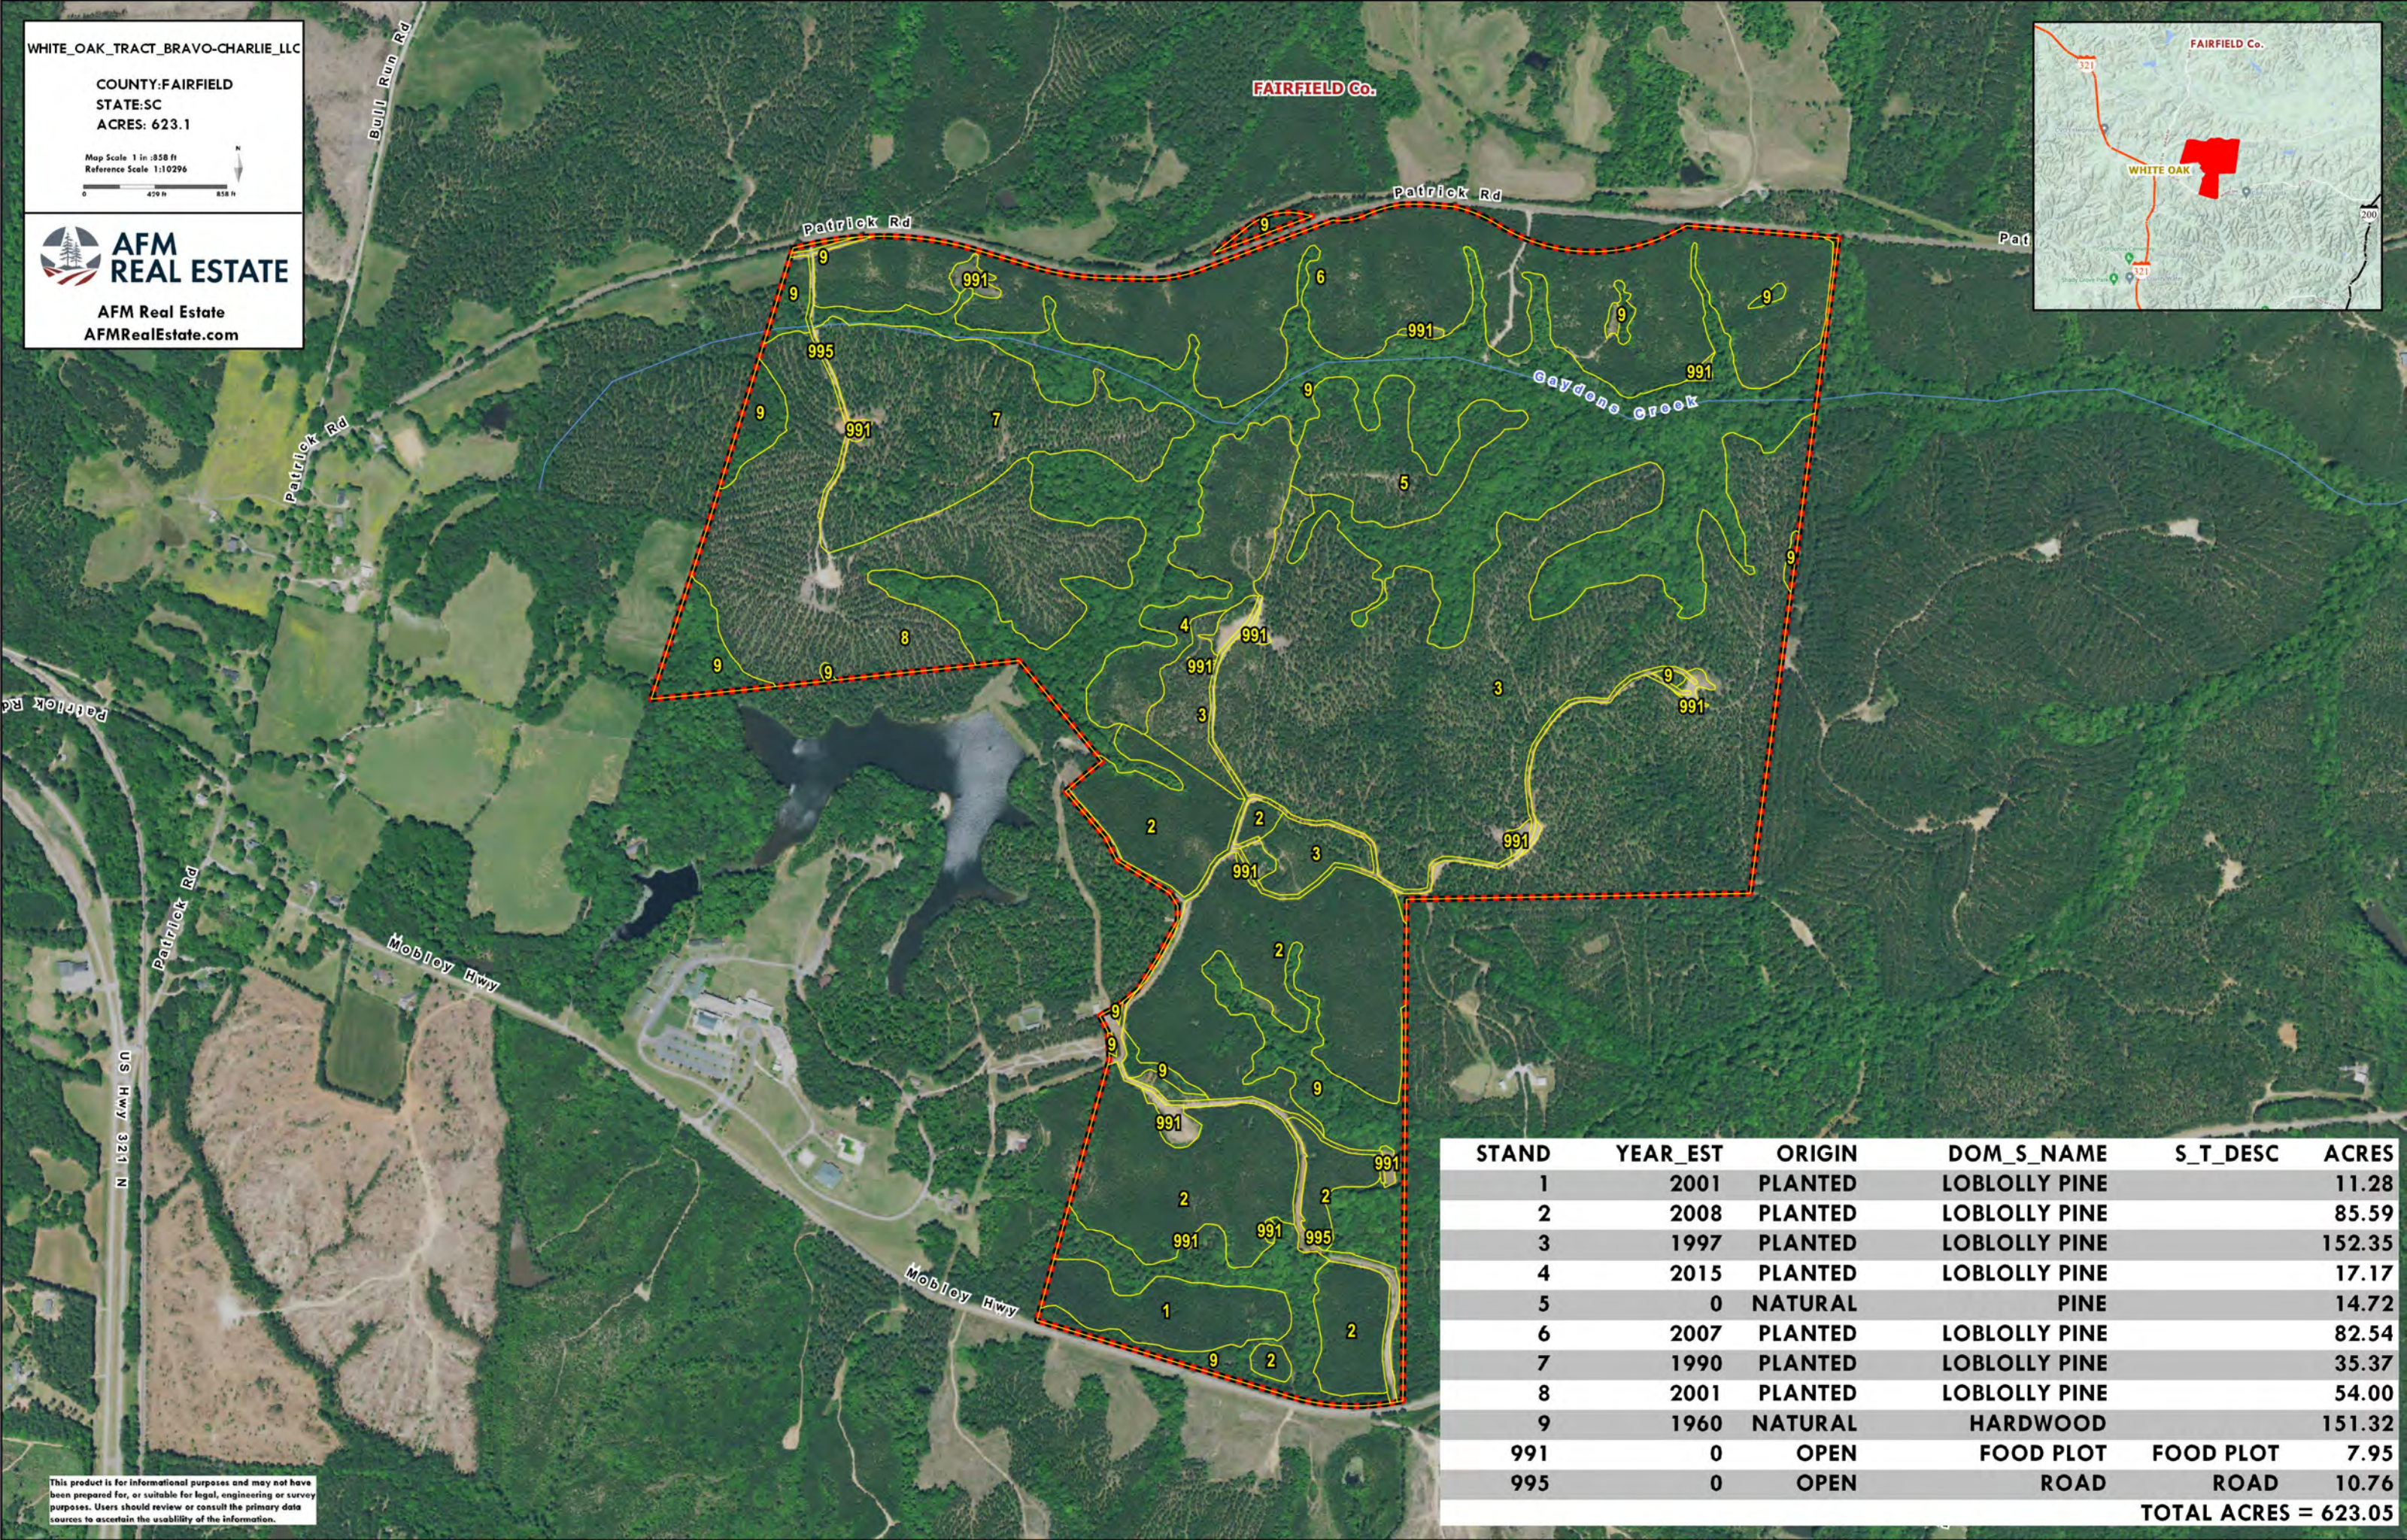

WHITE\_OAK\_TRACT\_BRAVO-CHARLIE\_LLC

COUNTY:FAIRFIELD  
STATE:SC  
ACRES: 623.1

Map Scale 1 in :858 ft  
Reference Scale 1:10296

AFM Real Estate  
AFMRealEstate.com

STAND	YEAR_EST	ORIGIN	DOM_S_NAME	S_T_DESC	ACRES
1	2001	PLANTED	LOBLOLLY PINE		11.28
2	2008	PLANTED	LOBLOLLY PINE		85.59
3	1997	PLANTED	LOBLOLLY PINE		152.35
4	2015	PLANTED	LOBLOLLY PINE		17.17
5	0	NATURAL	PINE		14.72
6	2007	PLANTED	LOBLOLLY PINE		82.54
7	1990	PLANTED	LOBLOLLY PINE		35.37
8	2001	PLANTED	LOBLOLLY PINE		54.00
9	1960	NATURAL	HARDWOOD		151.32
991	0	OPEN	FOOD PLOT	FOOD PLOT	7.95
995	0	OPEN	ROAD	ROAD	10.76
<b>TOTAL ACRES =</b>					<b>623.05</b>

This product is for informational purposes and may not have been prepared for, or suitable for legal, engineering or survey purposes. Users should review or consult the primary data sources to ascertain the usability of the information.