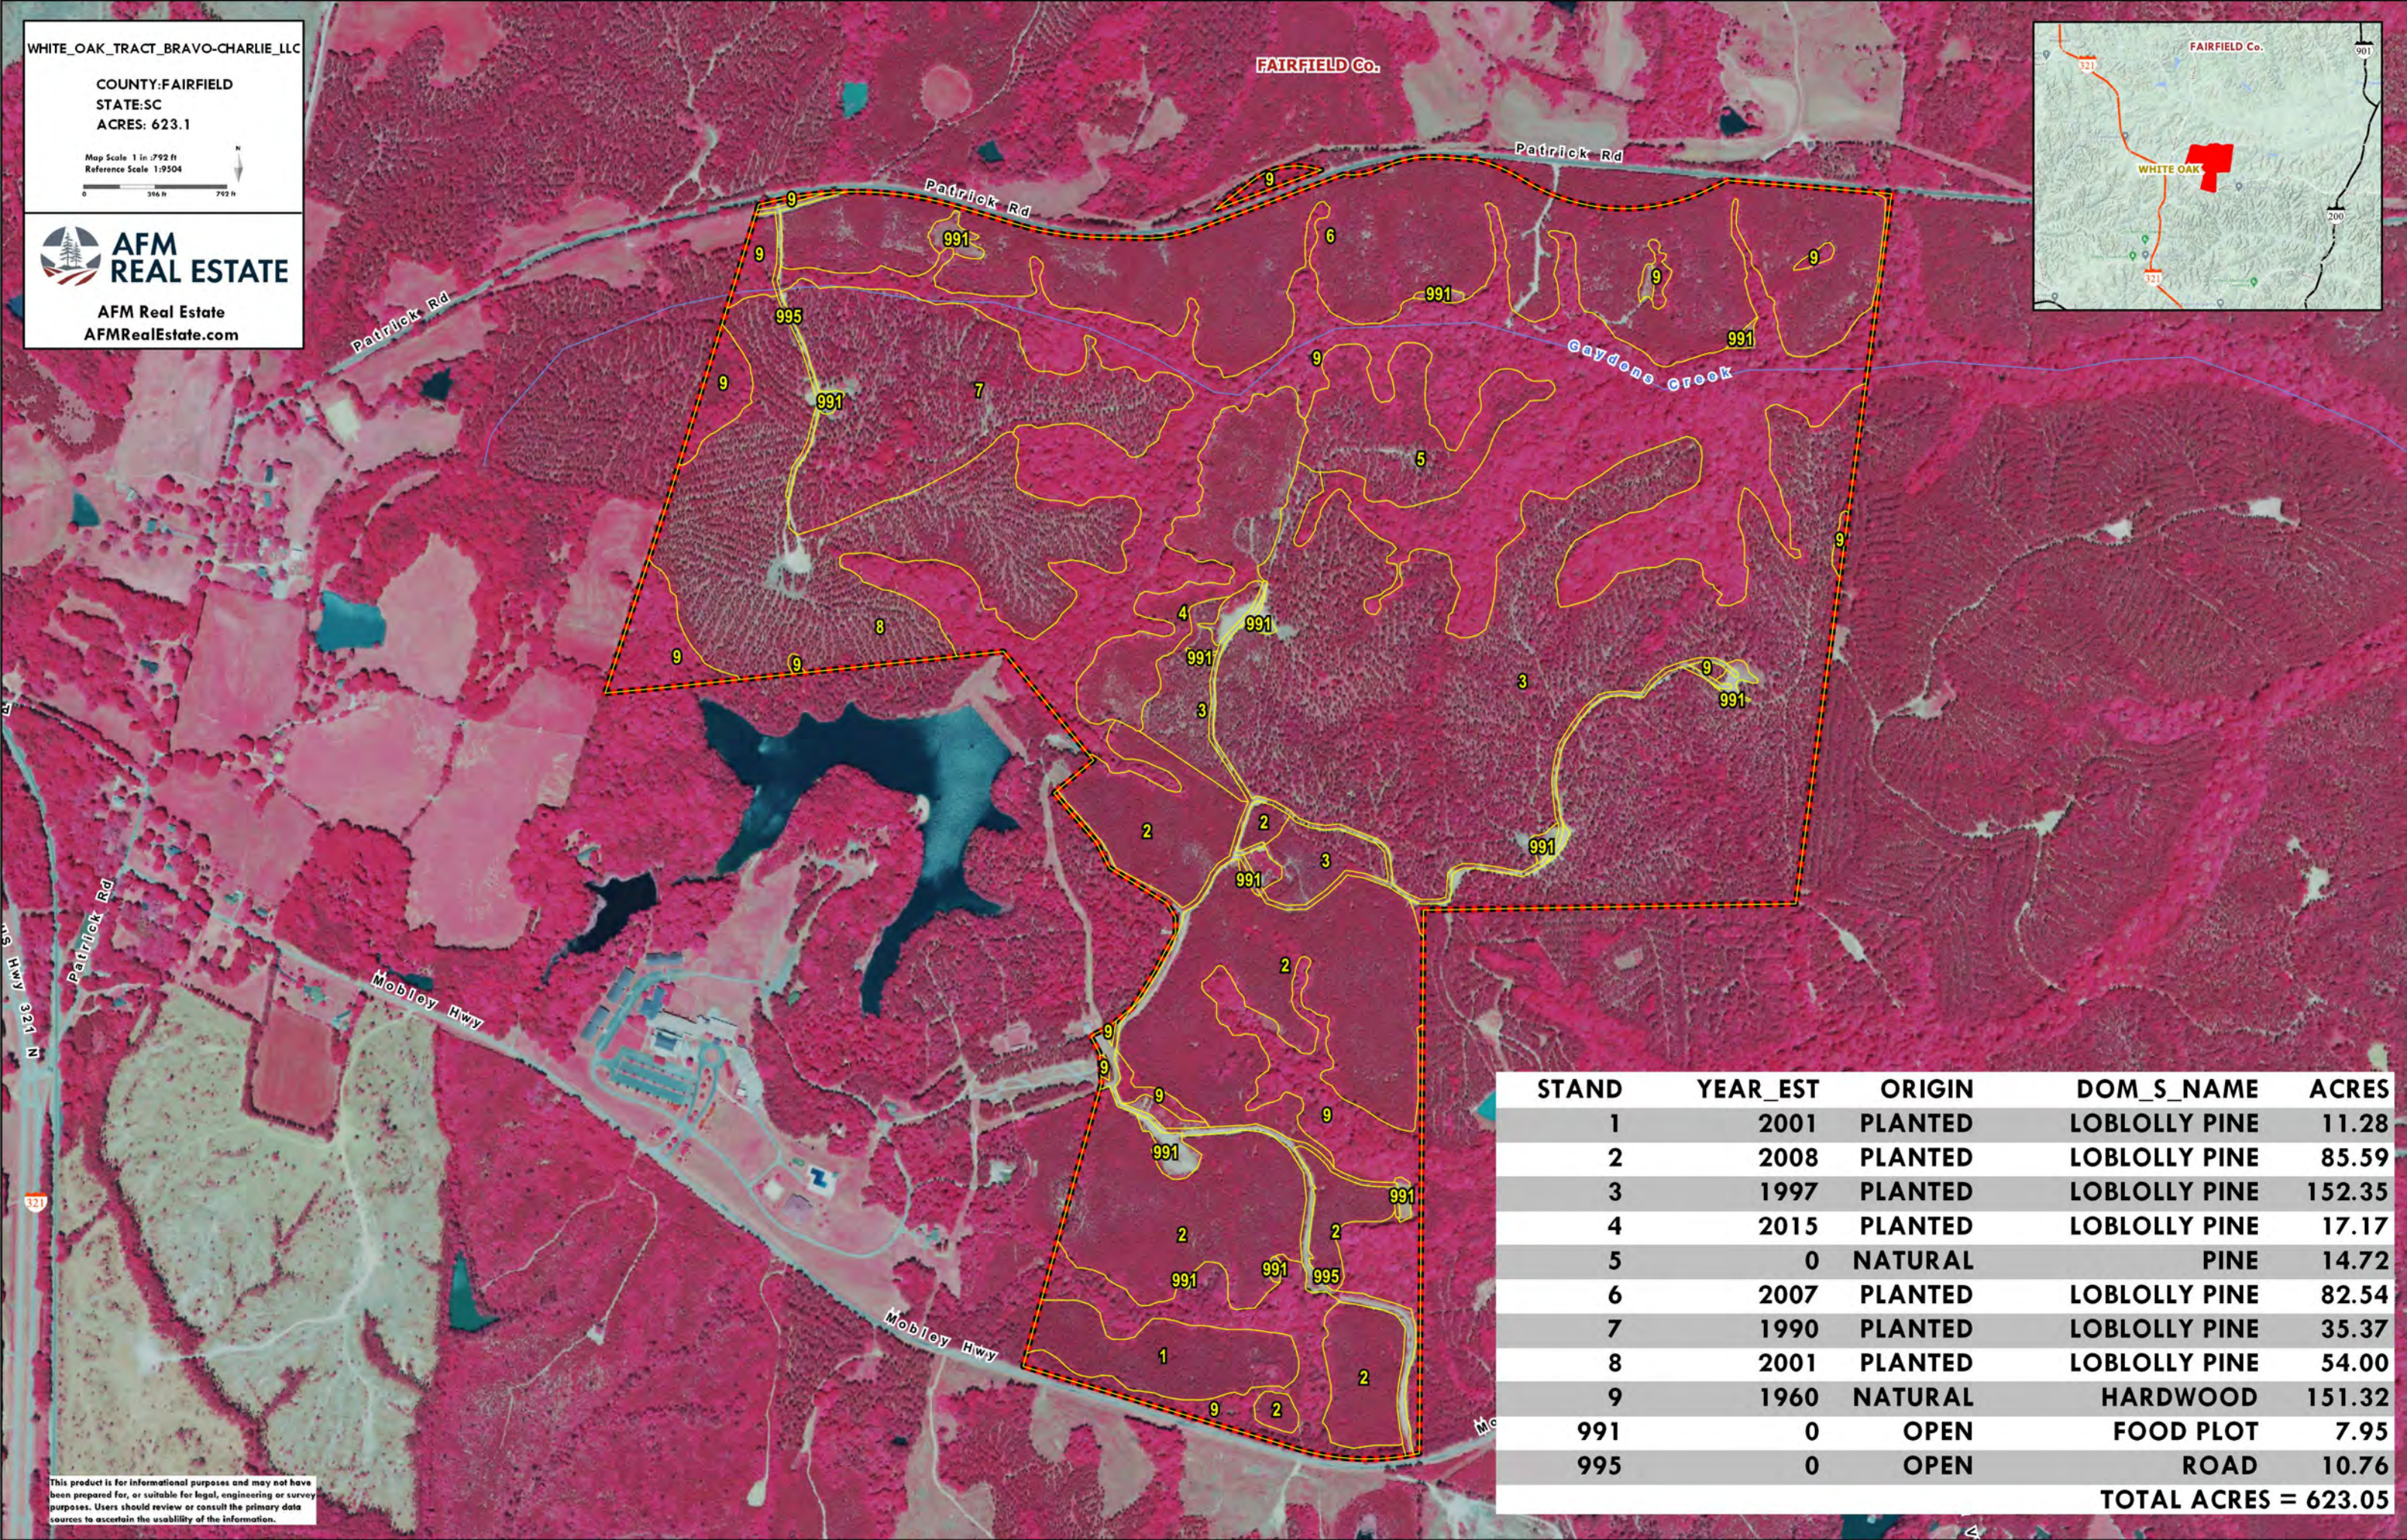

WHITE_OAK_TRACT_BRAVO-CHARLIE_LLC

COUNTY:FAIRFIELD
STATE:SC
ACRES: 623.1

Map Scale 1 in :792 ft
Reference Scale 1:9504

AFM Real Estate
AFMRealEstate.com

FAIRFIELD Co.

STAND	YEAR_EST	ORIGIN	DOM_S_NAME	ACRES
1	2001	PLANTED	LOBLOLLY PINE	11.28
2	2008	PLANTED	LOBLOLLY PINE	85.59
3	1997	PLANTED	LOBLOLLY PINE	152.35
4	2015	PLANTED	LOBLOLLY PINE	17.17
5	0	NATURAL	PINE	14.72
6	2007	PLANTED	LOBLOLLY PINE	82.54
7	1990	PLANTED	LOBLOLLY PINE	35.37
8	2001	PLANTED	LOBLOLLY PINE	54.00
9	1960	NATURAL	HARDWOOD	151.32
991	0	OPEN	FOOD PLOT	7.95
995	0	OPEN	ROAD	10.76
TOTAL ACRES =				623.05

This product is for informational purposes and may not have been prepared for, or suitable for legal, engineering or survey purposes. Users should review or consult the primary data sources to ascertain the usability of the information.