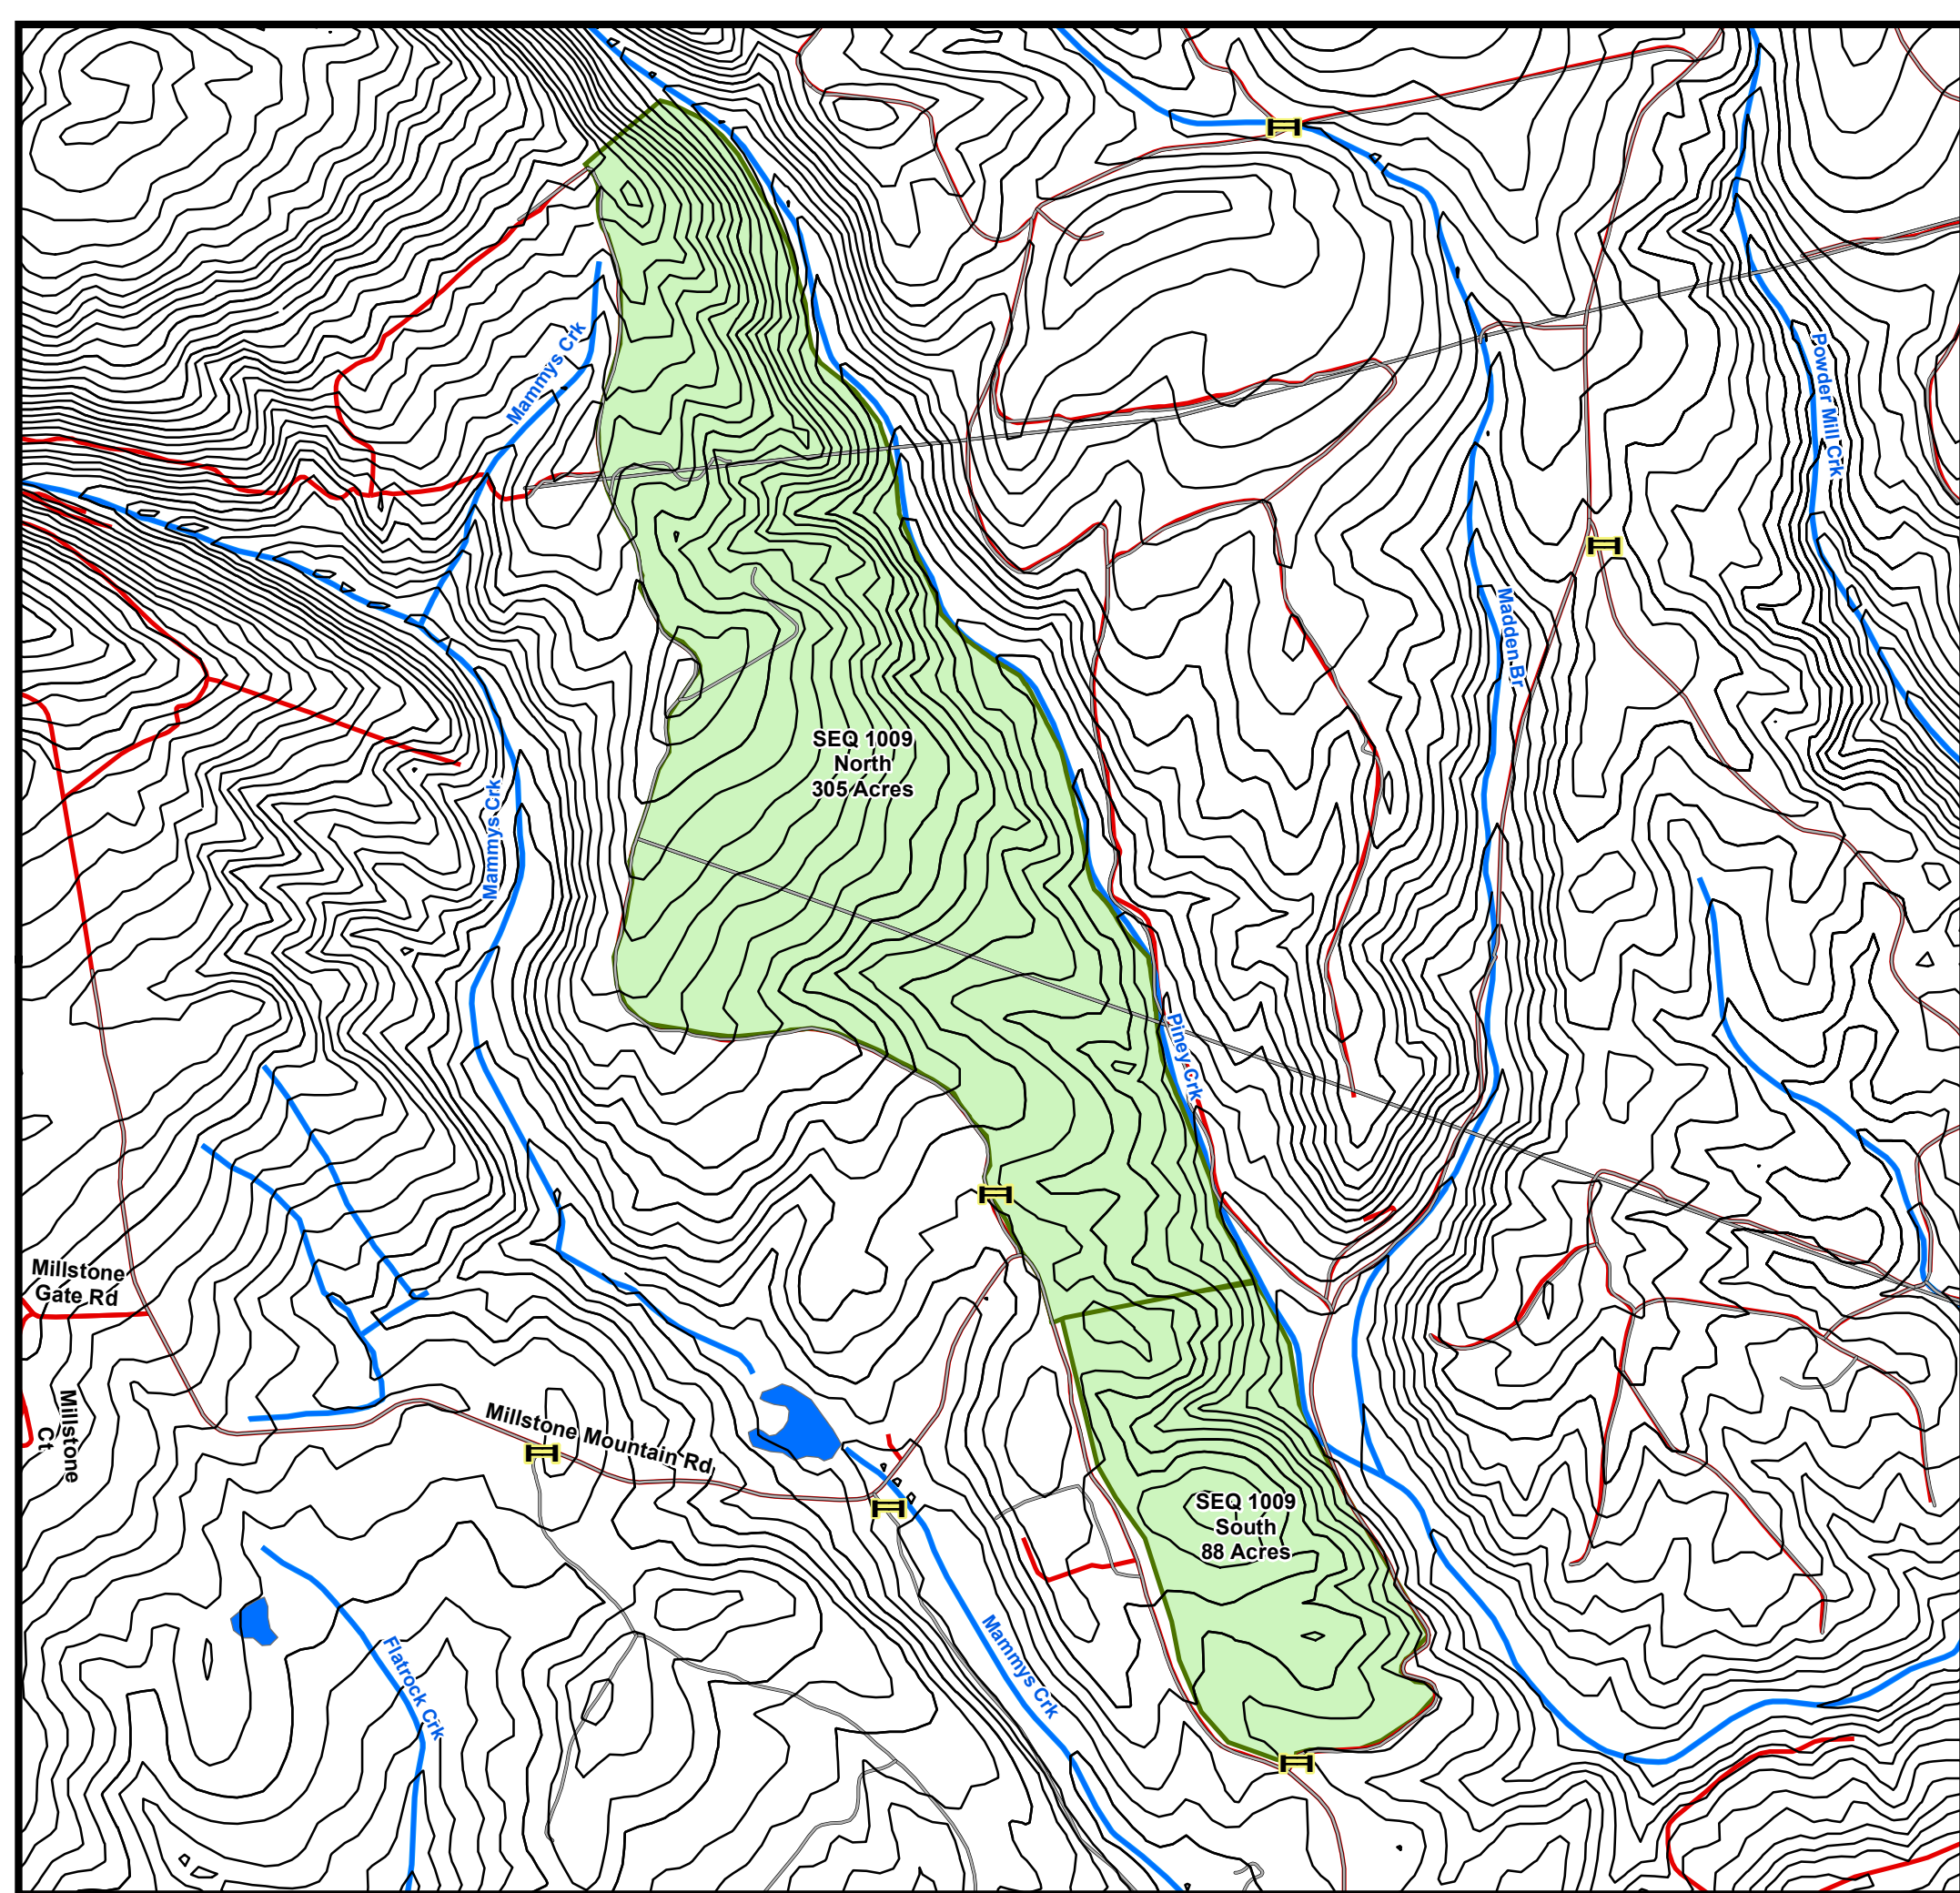

Property: Sequatchie, LLC
 County, State: Cumberland, TN
 Tract: 1009 Whole Acres (+/-): 393
 1009 North Acres (+/-): 305
 1009 South Acres (+/-): 88

Legend

- SEQ 1009 South
- Topo- 20 Ft.
- Lakes/Ponds
- SEQ 1009 North
- Rivers/Creeks
- Gates
- Woods Roads