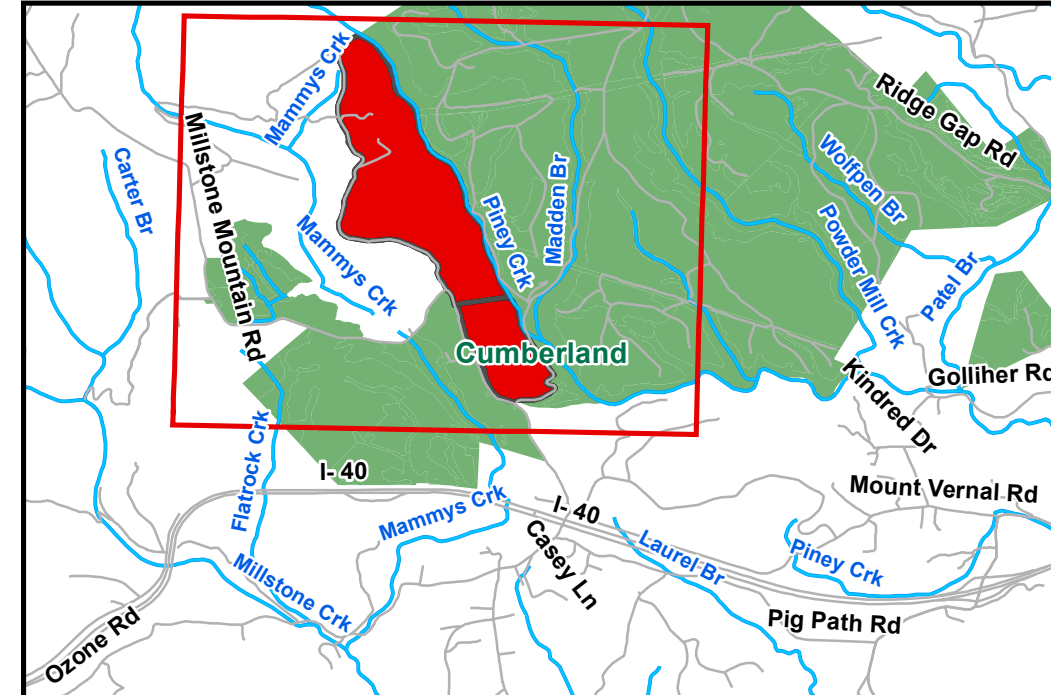

Property: Sequatchie, LLC
 County, State: Cumberland, TN
 Tract: 1009 Whole Acres (+/-): 393
 1009 North Acres (+/-): 305
 1009 South Acres (+/-): 88

Legend

- SEQ 1009 South
- Topo- 20 Ft.
- Lakes/Ponds
- SEQ 1009 North
- Rivers/Creeks
- Gates
- Woods Roads