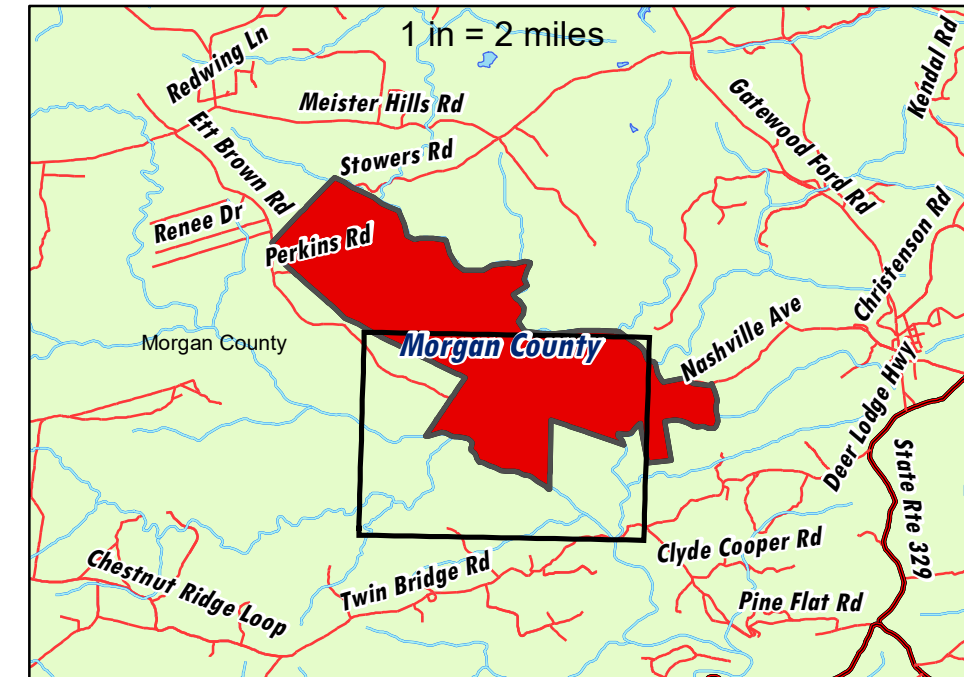

Property Map

Owner: Walden Ridge, LLC
Tract Name: 1104 Ett Brown Rd.
County, State: Morgan, TN
Total Tax Acres (+/-): 219

Legend

- WR 1104 Ett Brown Rd
- Rivers & Streams
- Lakes & Ponds
- Roads**
- Type**
- Highways
- Roads
- Woods Road
- Gates
- Contour- 20 Ft.

GIS Aerial Fly Date: 2018

This Map shows an estimated location of the boundary and is not an accuated survey of the property.

0 1,150 2,300 4,600 Feet