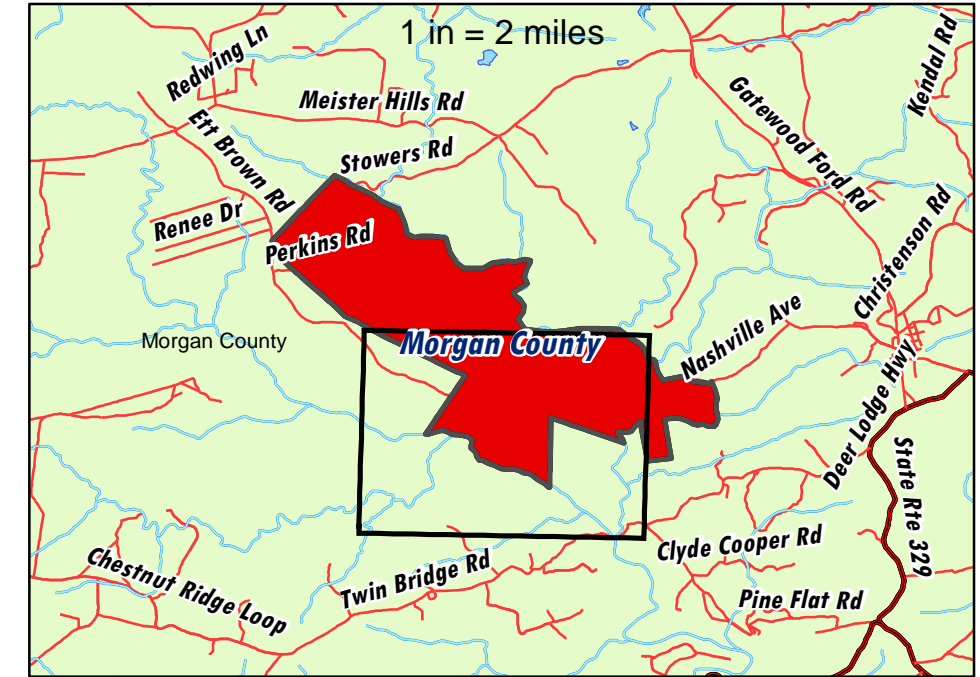

Property Map

Owner: Walden Ridge, LLC
 Tract Name: 1104 Ett Brown Rd.
 County, State: Morgan, TN
 Total Tax Acres (+/-): 219

Legend

- WR 1104 Ett Brown Rd
- Rivers & Streams
- Lakes & Ponds
- Roads**
- Type**
- Highways
- Roads
- Woods Road
- Gates

0 1,150 2,300 4,600 Feet

This Map shows an estimated location of the boundary and is not an accurated survey of the property.

GIS Aerial Fly Date: 2018