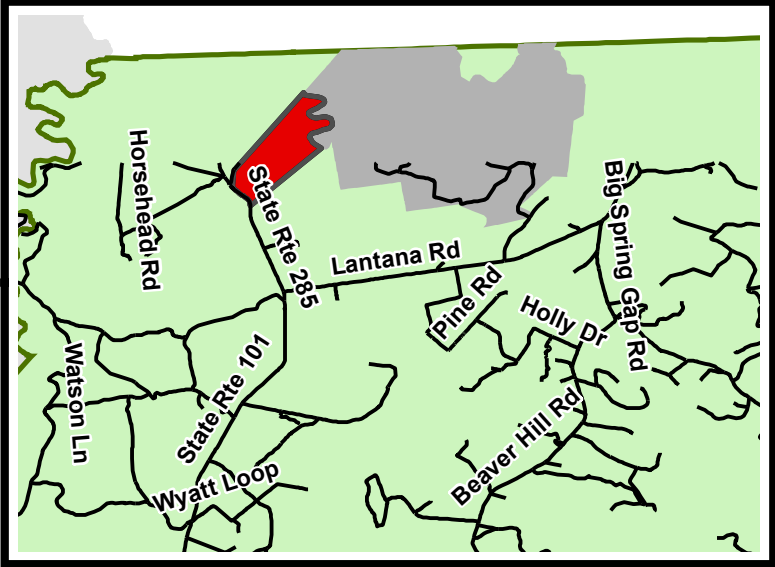

Property Map
Property: Sequatchie, LLC
County, State: Bledsoe, TN
Tract: 1020 Acres (+/-): 264
North Acres (+/-): 167
South Acres (+/-): 97

Legend

- Gate- GPS Coordinates
- Roads
- 1020 Woods Road
- Lakes/Ponds
- Creeks/Streams
- SEQ 1020 South
- SEQ 1020 North