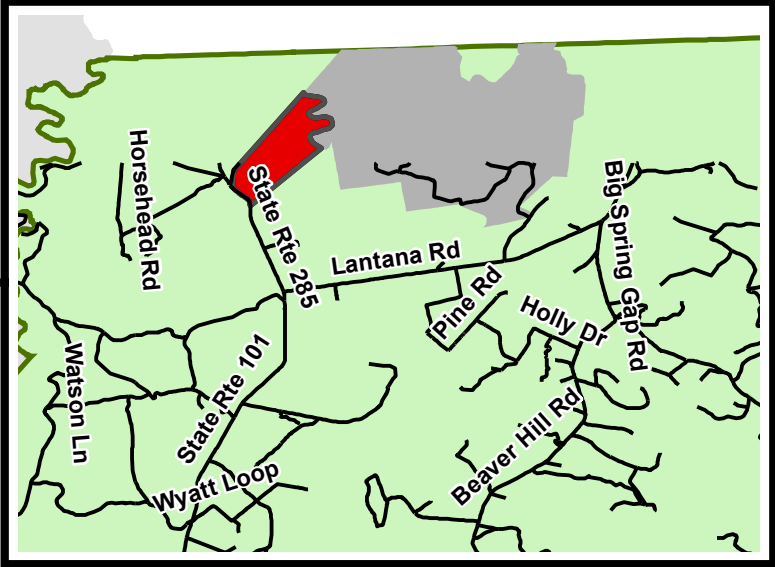

Property Map
Property: Sequatchie, LLC
County, State: Bledsoe, TN
Tract: 1020 Acres (+/-): 264
North Acres (+/-): 167
South Acres (+/-): 97

Legend

- Gate- GPS Coordinates
- Roads
- Topo- 20 Ft.
- 1020 Woods Road
- Lakes/Ponds
- Creeks/Streams
- SEQ 1020 South
- SEQ 1020 North