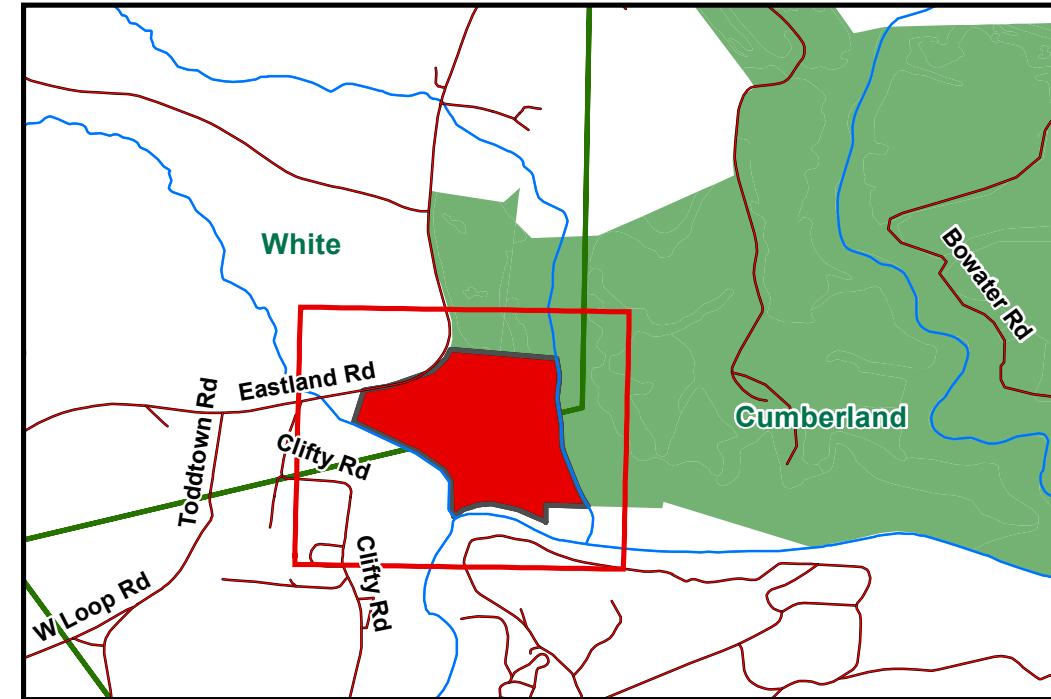

Property: Sequatchie, LLC  
County, State: Cumberland/White Co, TN  
Tract: 1012/1013 South  
Acres (+/-): 48

### Legend

-  Gates
-  Topo- 20 Ft.
-  Woods Roads
-  Lakes/Ponds
-  SEQ 1012\_1013 South
-  Rivers/Creeks
-  Roads