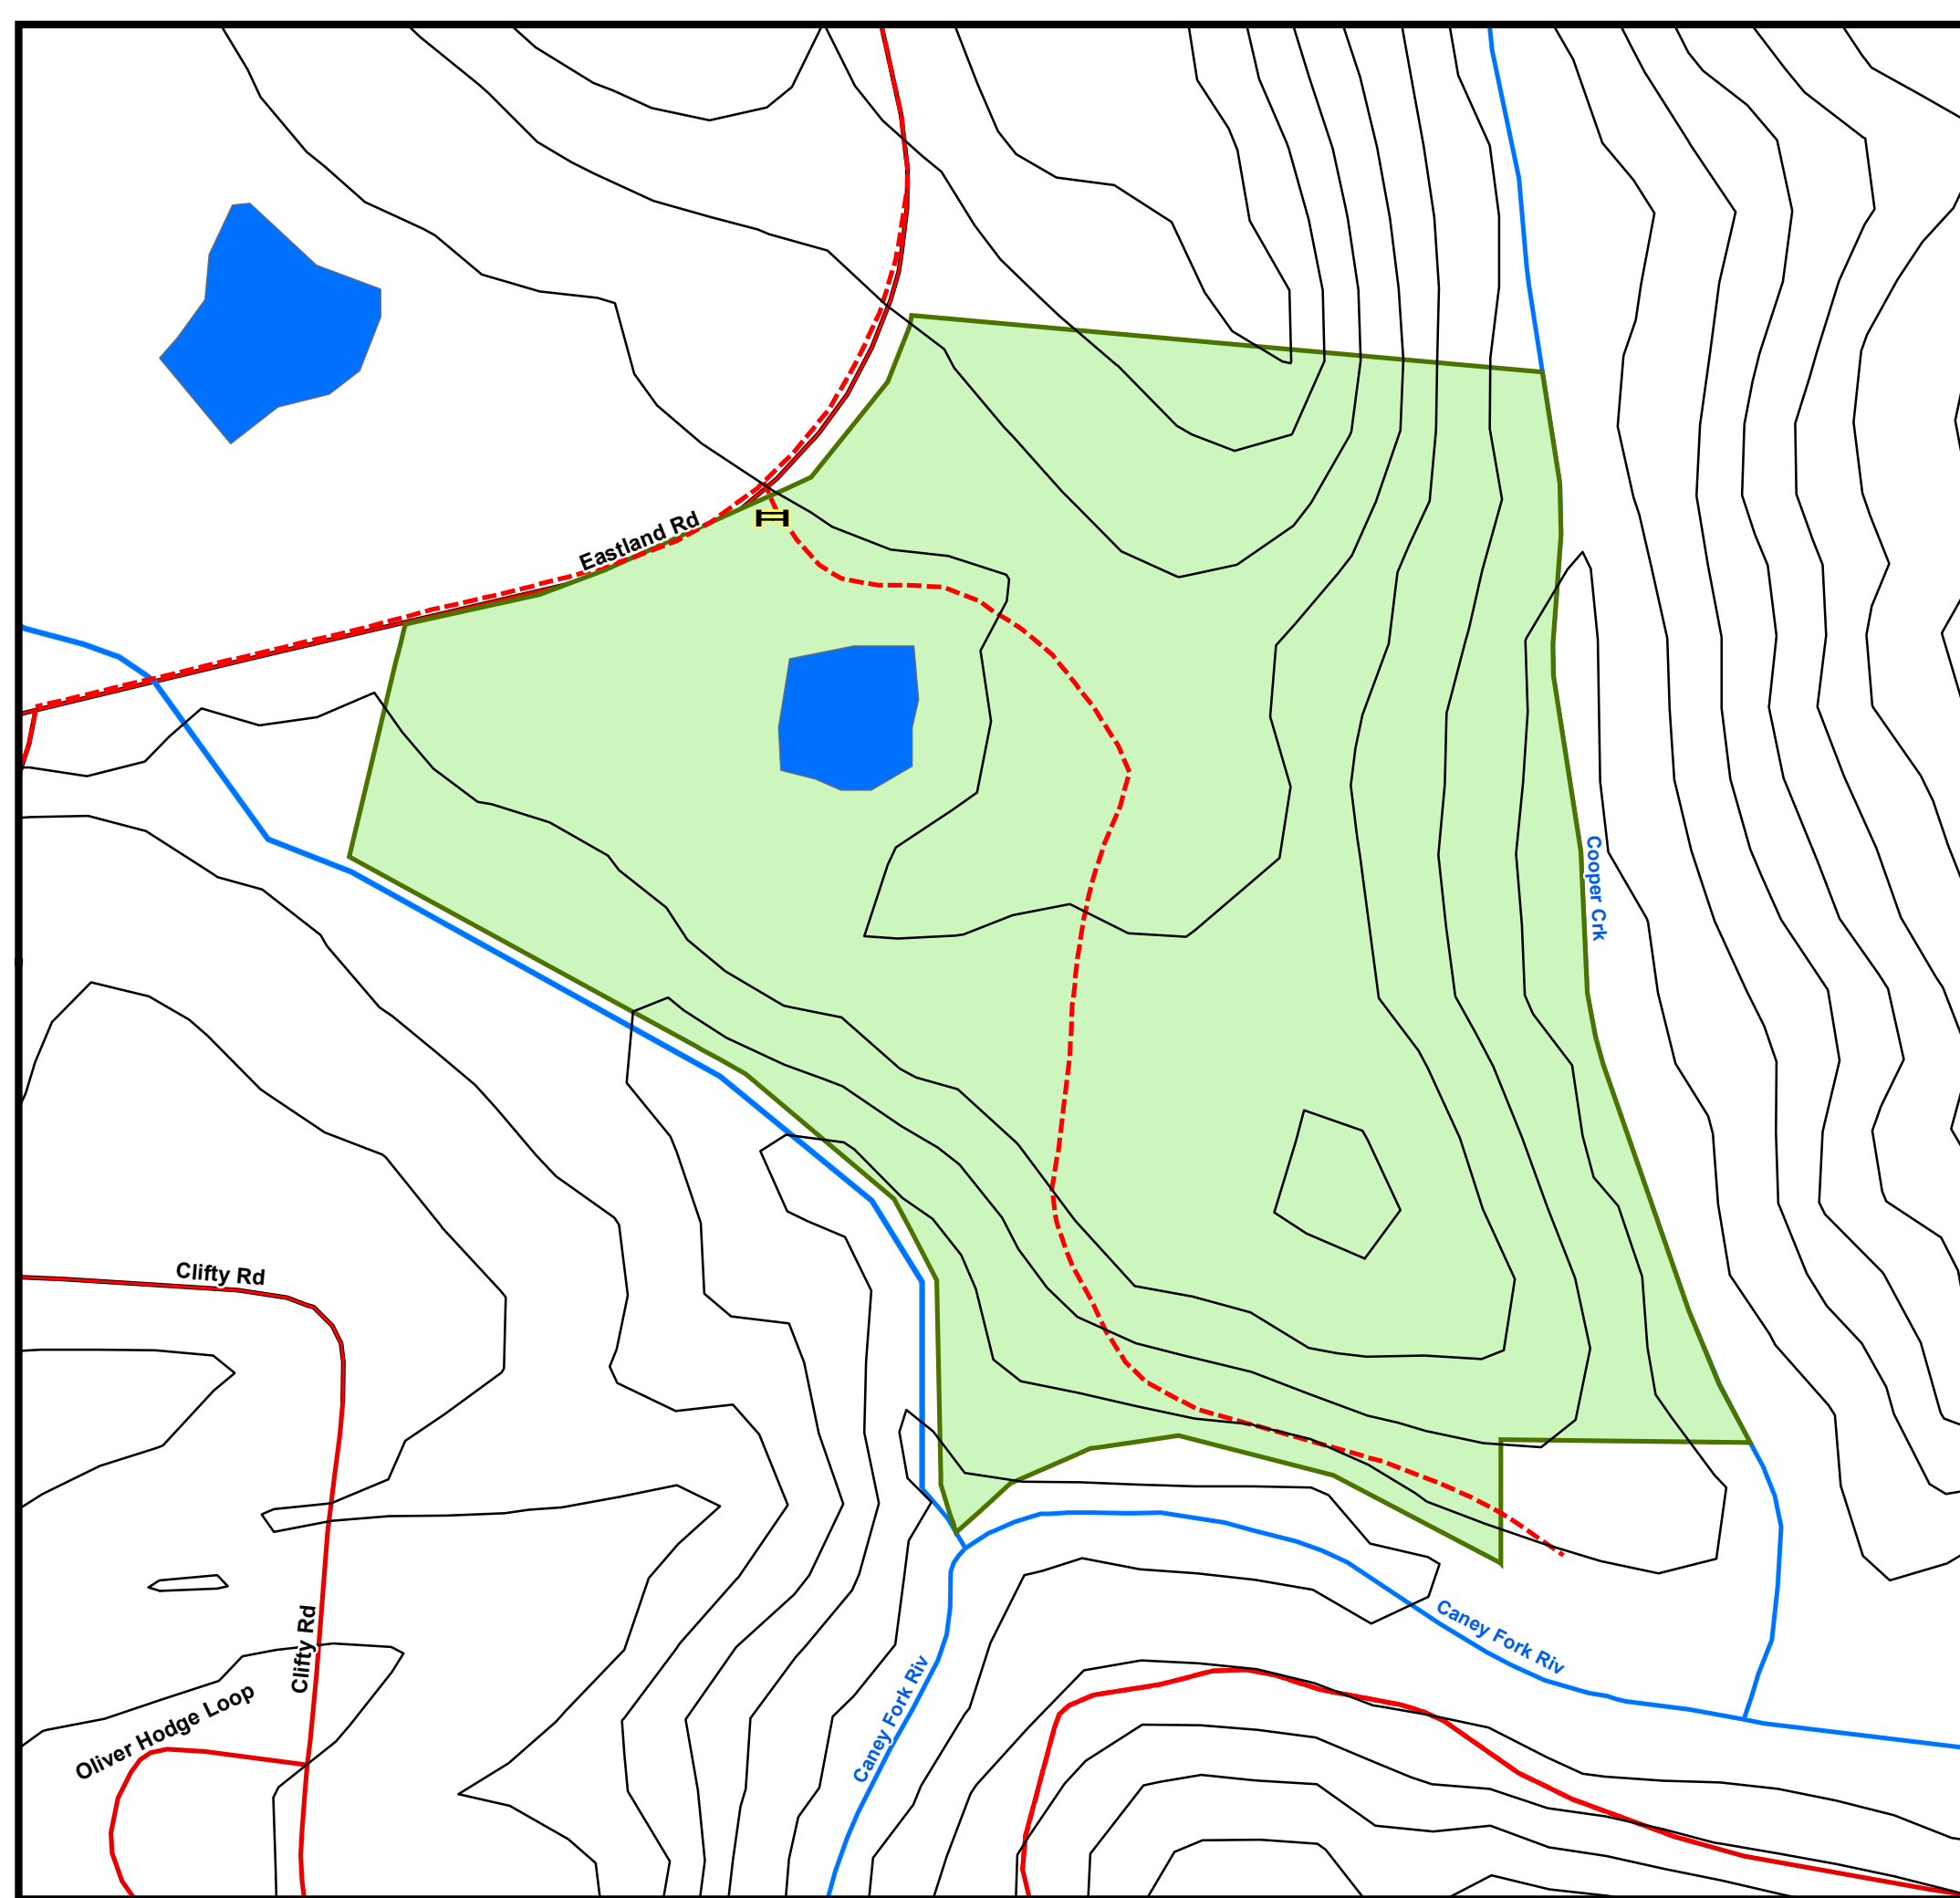

Property: Sequatchie, LLC  
County, State: Cumberland/White Co, TN  
Tract: 1012/1013 South  
Acres (+/-): 48

### Legend

-  Gates
-  Topo- 20 Ft.
-  Woods Roads
-  Lakes/Ponds
-  SEQ 1012\_1013 South
-  Rivers/Creeks
-  Roads