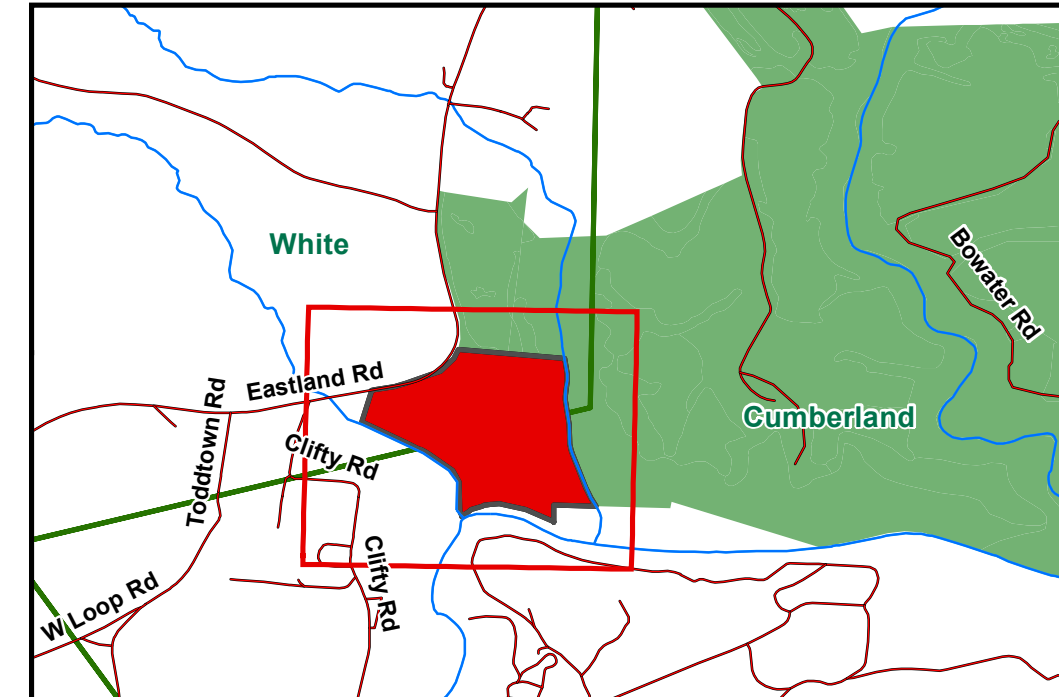

Property: Sequatchie, LLC
County, State: Cumberland/White Co., TN
Tract: 1012/1013 South
Acres (+/-): 48

Legend

- Gates
- Roads
- Woods Roads
- SEQ 1012_1013 South
- Lakes/Ponds
- Rivers/Creeks