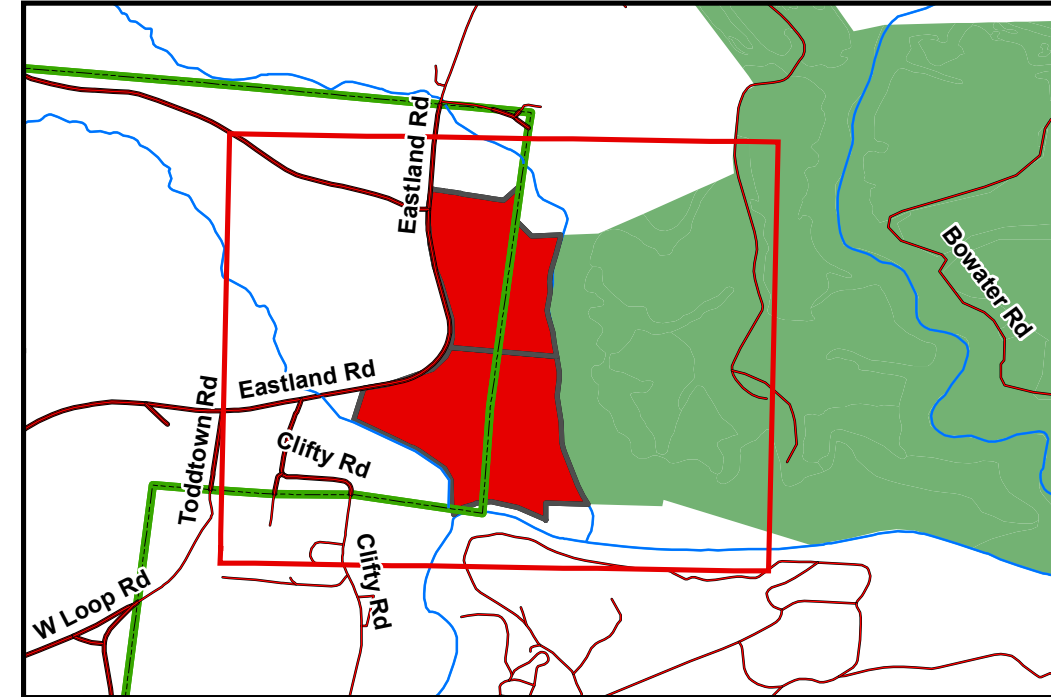

Property: Sequatchie, LLC  
 County, State: Cumberland/White Co, TN  
 Tract: 1012/1013 North & South  
 Mine Reclamation Map

**Legend**

-  Gates
-  Topo- 20 Ft.
-  Woods Roads
-  TN\_Counties
-  Lakes/Ponds
-  SEQ 1012\_1013 North
-  SEQ 1012\_1013 South
-  Rivers/Creeks
-  Roads
-  Mine Reclamation