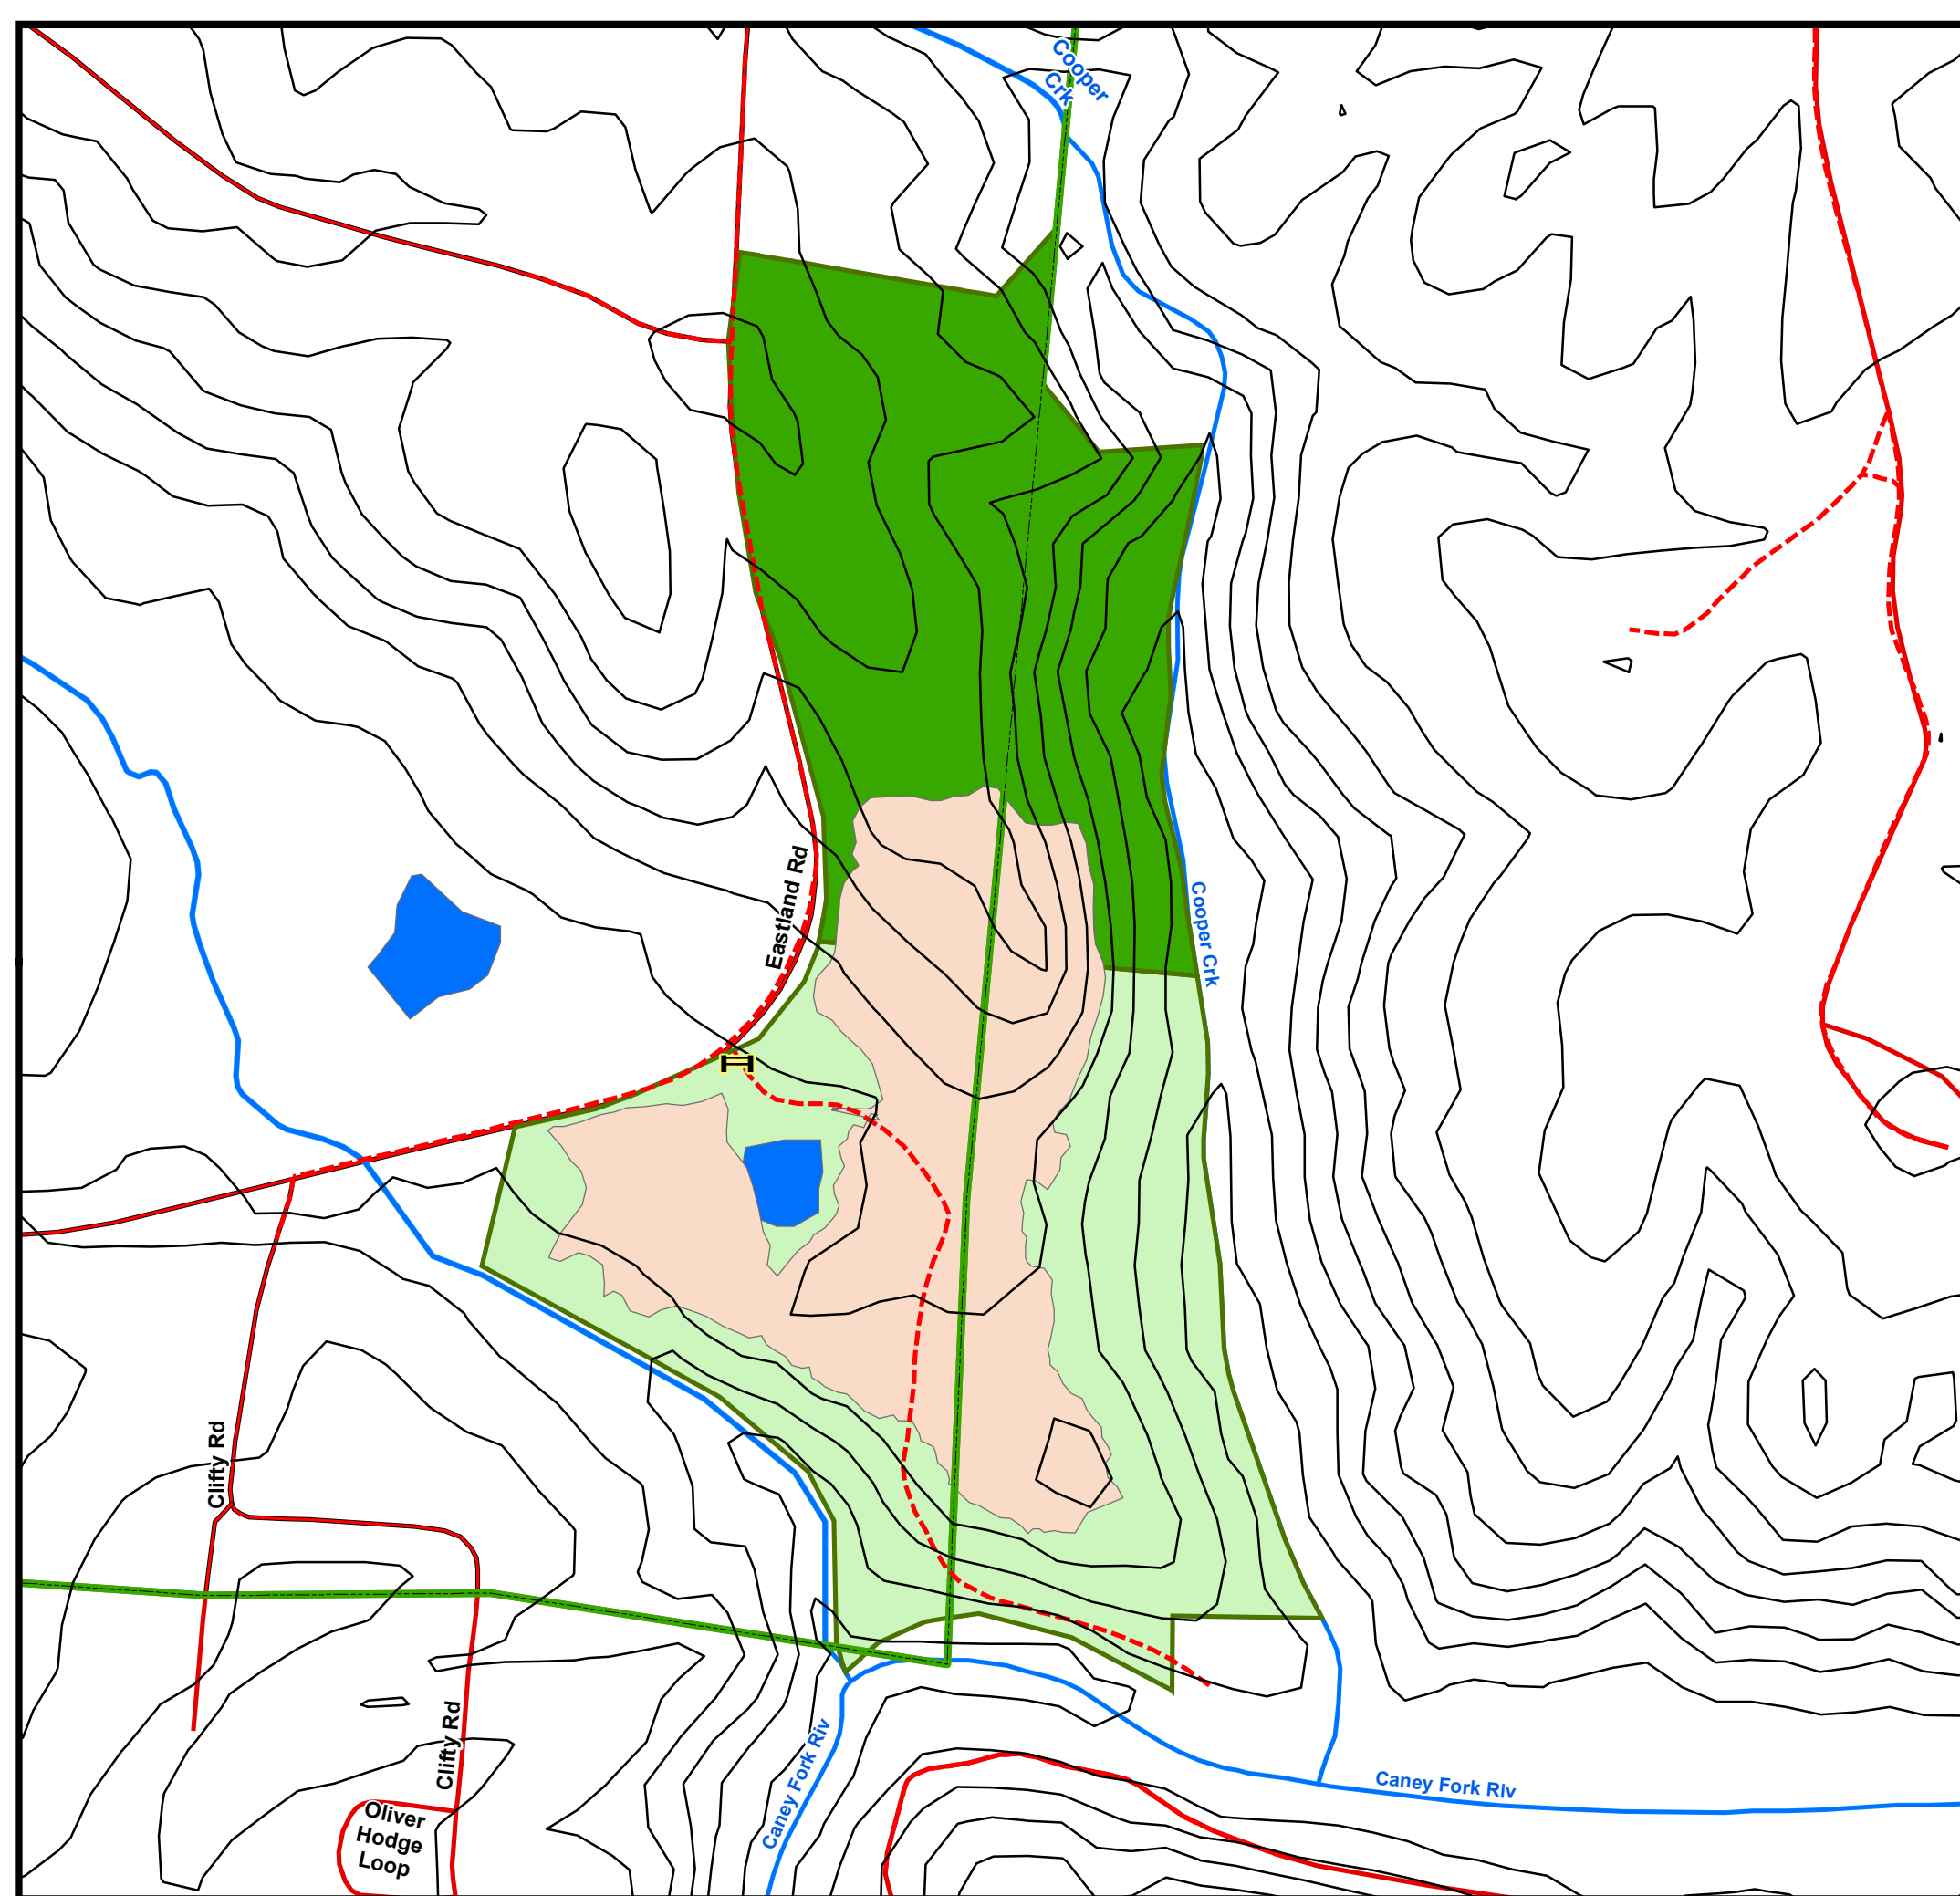

Property: Sequatchie, LLC  
 County, State: Cumberland/White Co, TN  
 Tract: 1012/1013 North & South  
 Mine Reclamation Map

**Legend**

-  Gates
-  Topo- 20 Ft.
-  Woods Roads
-  TN\_Counties
-  Lakes/Ponds
-  SEQ 1012\_1013 North
-  SEQ 1012\_1013 South
-  Rivers/Creeks
-  Roads
-  Mine Reclamation