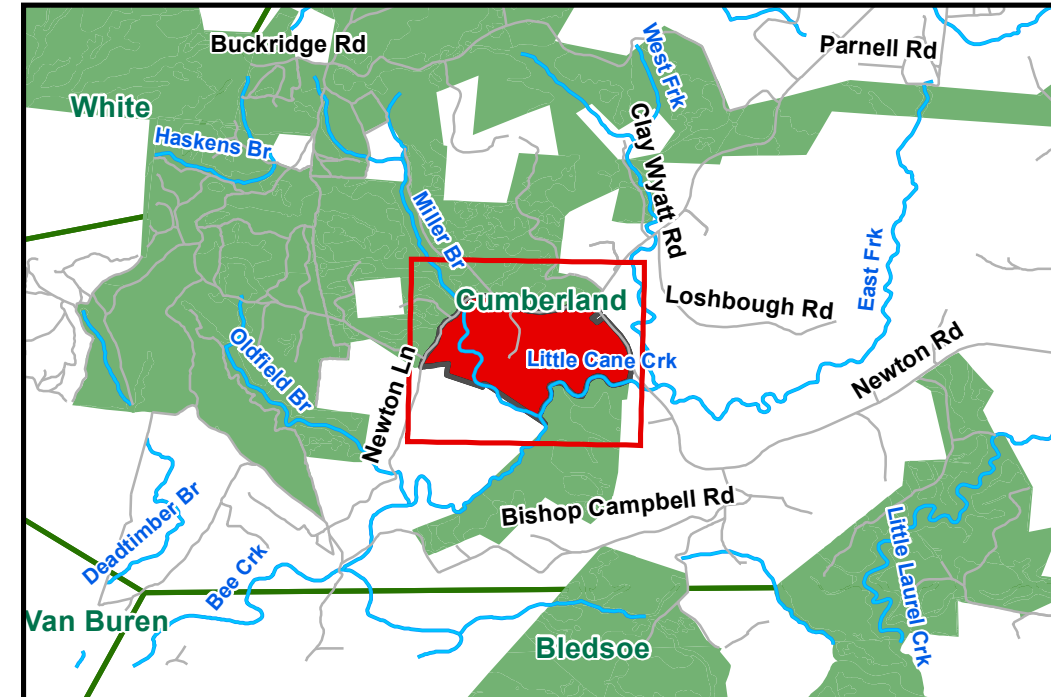

Property: Sequatchie, LLC  
County, State: Cumberland, TN  
Tract: 1019 Newton Whole  
Acres (+/-): 245

### Legend

- Gates
- Woods Roads
- Topo- 20 Ft.
- Lakes/Ponds
- Rivers/Creeks
- Roads
- SEQ 1019 Whole