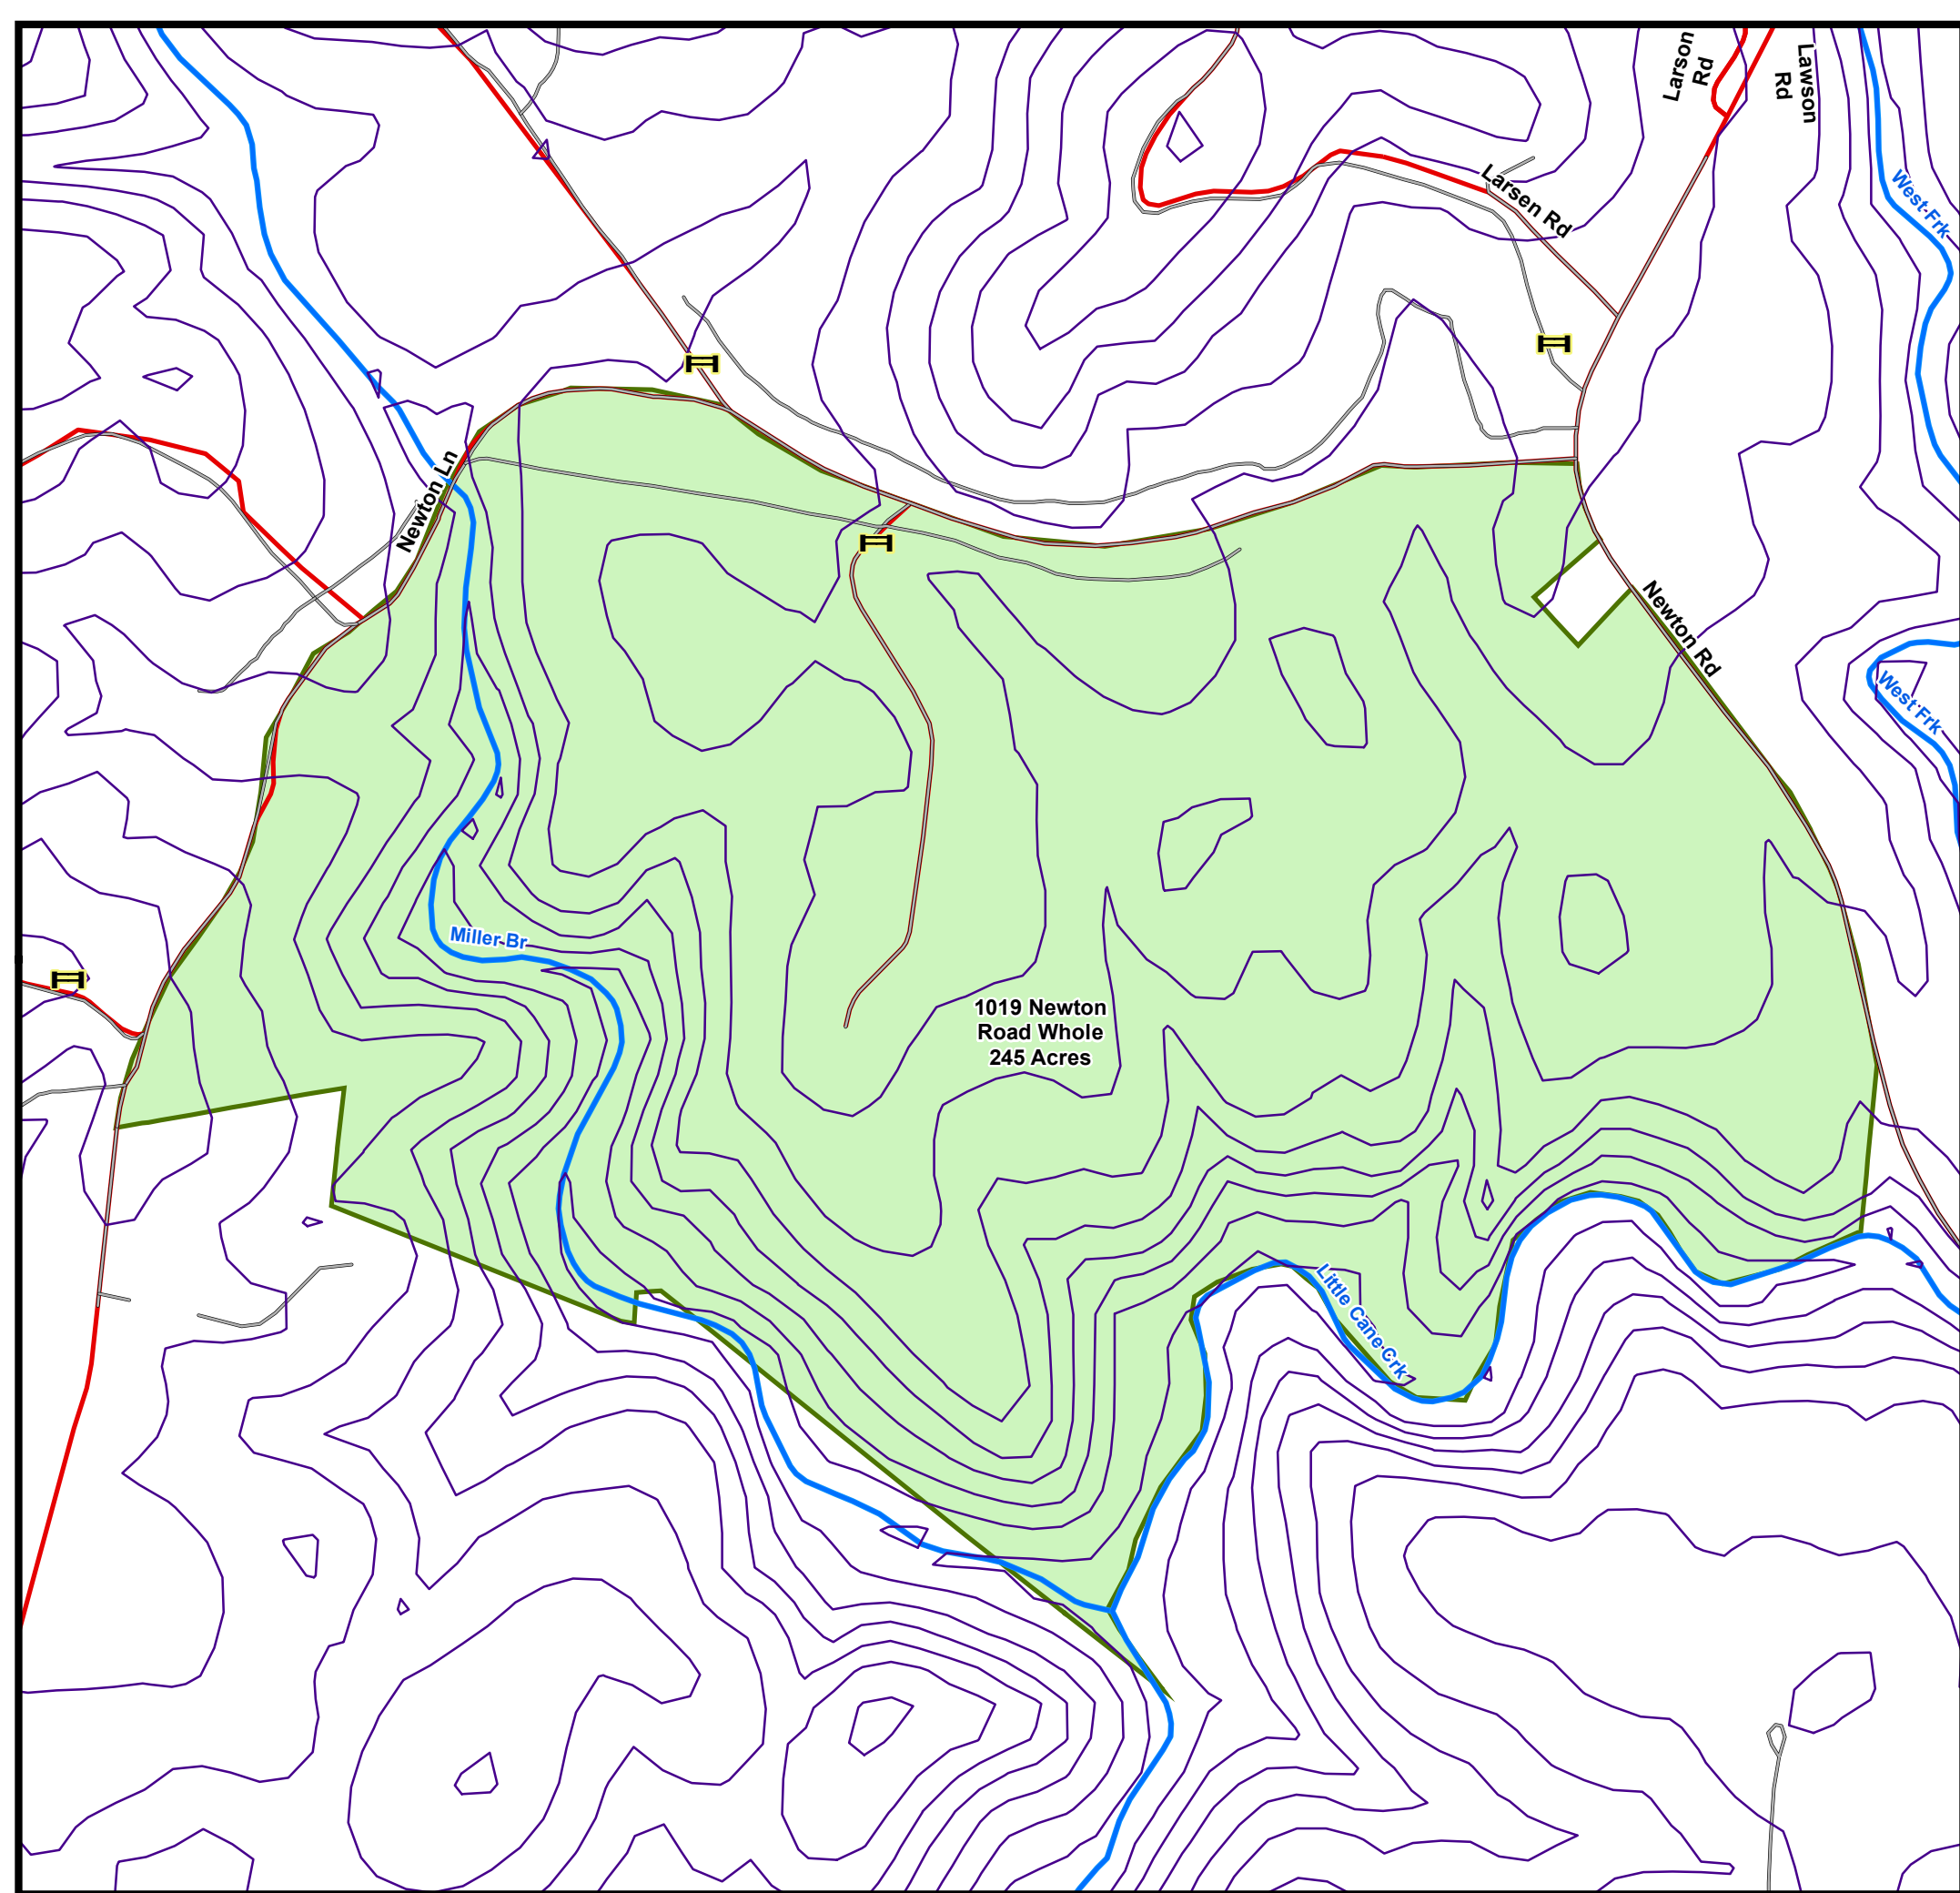

Property: Sequatchie, LLC  
County, State: Cumberland, TN  
Tract: 1019 Newton Whole  
Acres (+/-): 245

### Legend

- Gates
- Woods Roads
- Topo- 20 Ft.
- Lakes/Ponds
- Rivers/Creeks
- Roads
- SEQ 1019 Whole