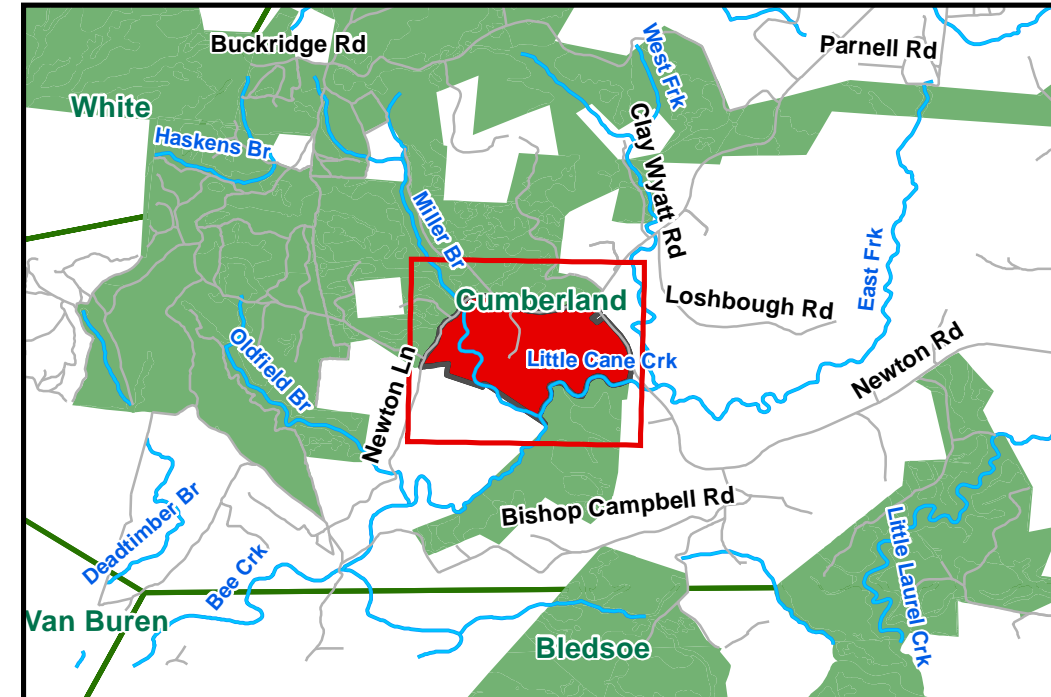

Property: Sequatchie, LLC
County, State: Cumberland, TN
Tract: 1019 Newton Whole
Acres (+/-): 245

Legend

- Gates
- Woods Roads
- Lakes/Ponds
- Rivers/Creeks
- Roads
- SEQ 1019 Whole