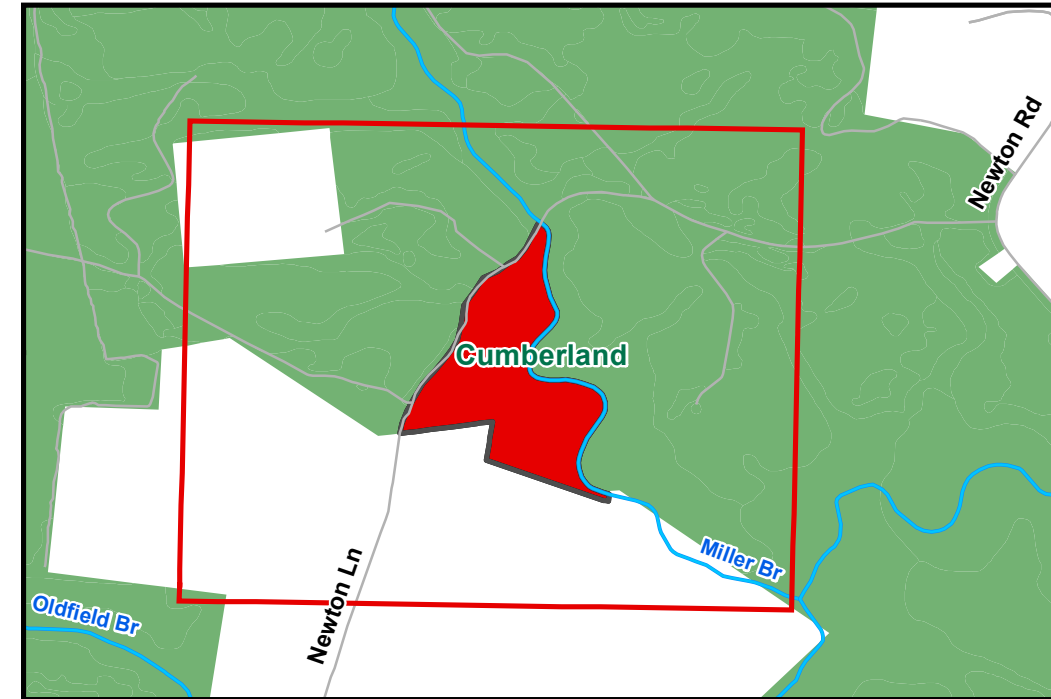

Property: Sequatchie, LLC  
County, State: Cumberland, TN  
Tract: 1019 Newton West  
Acres (+/-): 34

**Legend**

-  SEQ 1019 West Newton
-  Lakes/Ponds
-  Rivers/Creeks
-  Gates
-  Woods Roads
-  Roads
-  Topo- 20 Ft.