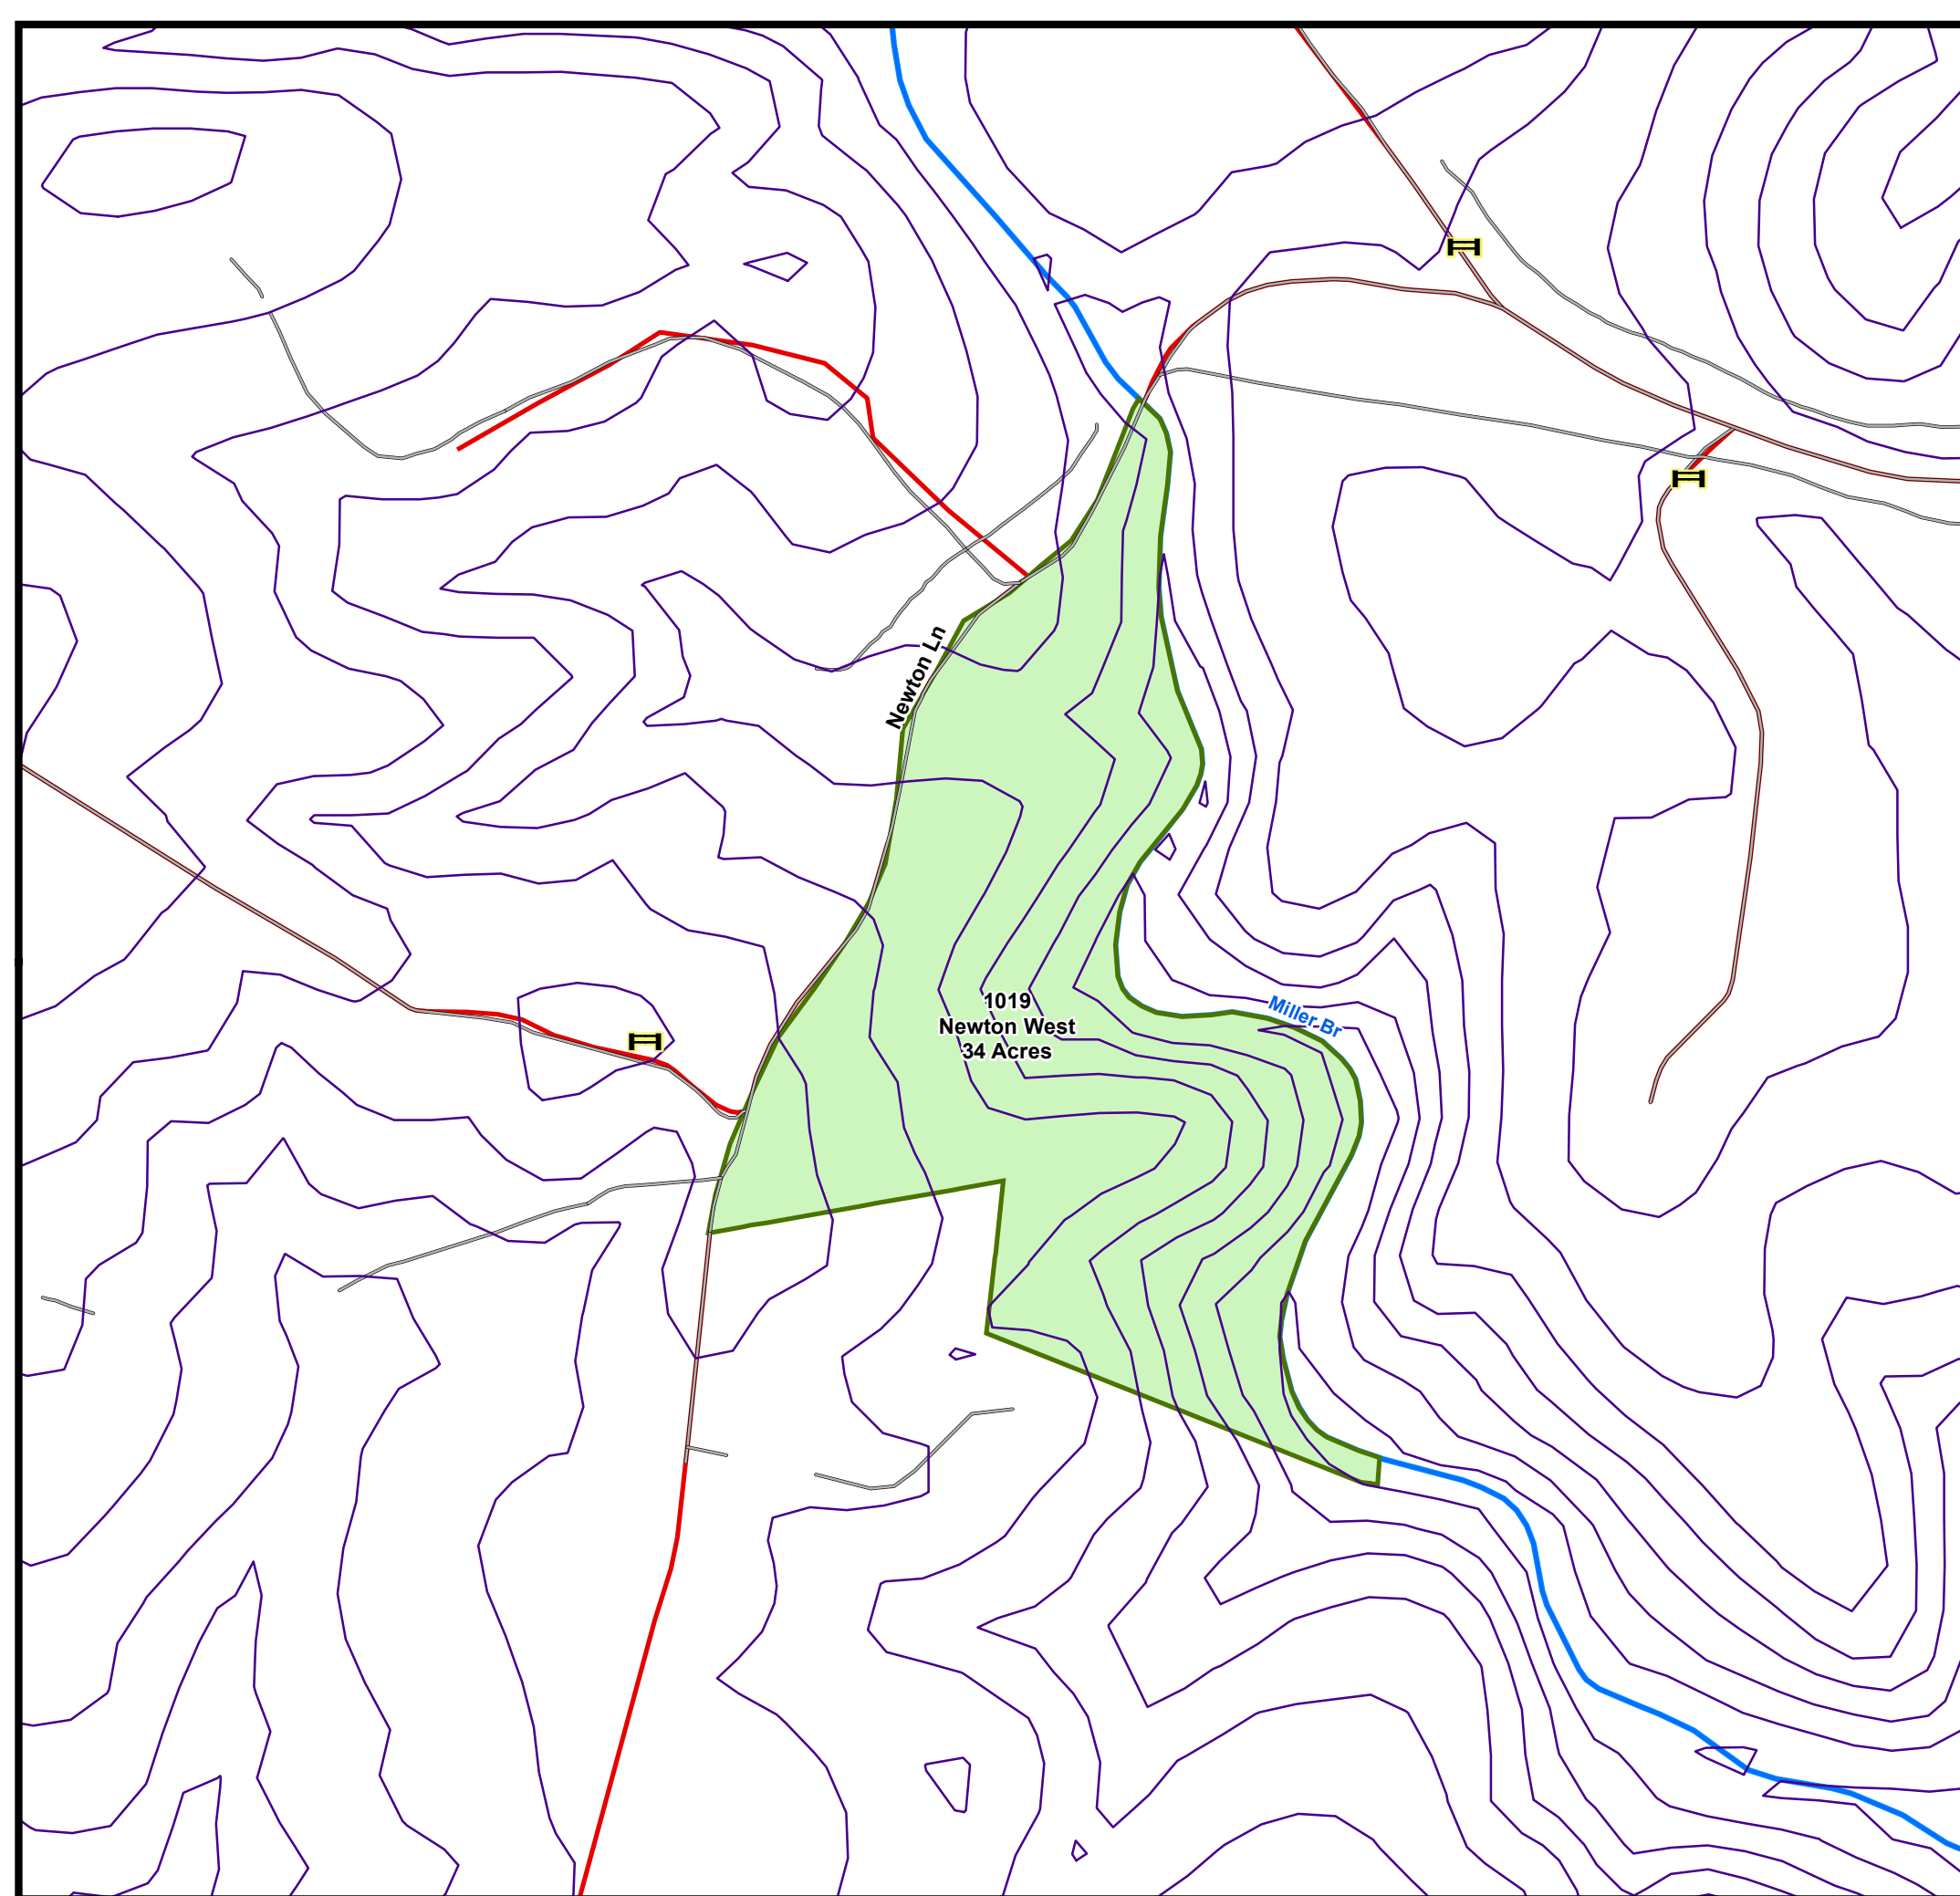

Property: Sequatchie, LLC  
County, State: Cumberland, TN  
Tract: 1019 Newton West  
Acres (+/-): 34

**Legend**

-  SEQ 1019 West Newton
-  Lakes/Ponds
-  Rivers/Creeks
-  Gates
-  Woods Roads
-  Roads
-  Topo- 20 Ft.