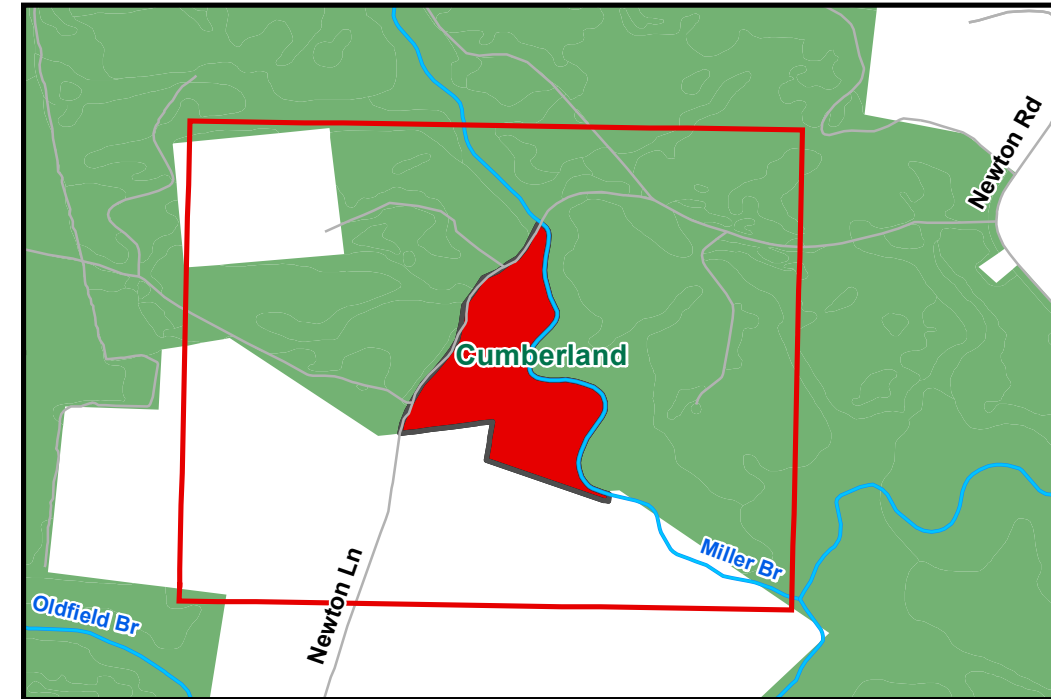

Property: Sequatchie, LLC
County, State: Cumberland, TN
Tract: 1019 Newton West
Acres (+/-): 34

Legend

-  Lakes/Ponds
-  Rivers/Creeks
-  SEQ 1019 West Newton
-  Gates
-  Woods Roads
-  Roads