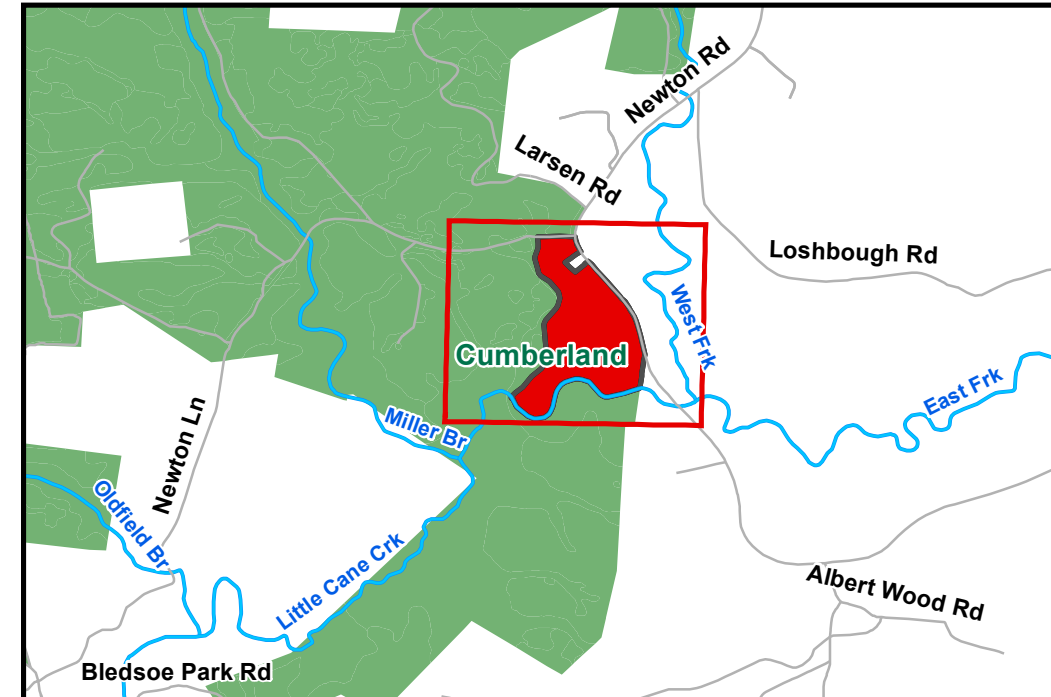

Property: Sequatchie, LLC  
County, State: Cumberland, TN  
Tract: 1019 Newton East  
Acres (+/-): 47

**Legend**

- Gates
- Topo- 20 Ft.
- Woods Roads
- Lakes/Ponds
- Rivers/Creeks
- Roads
- SEQ 1019 East Newton