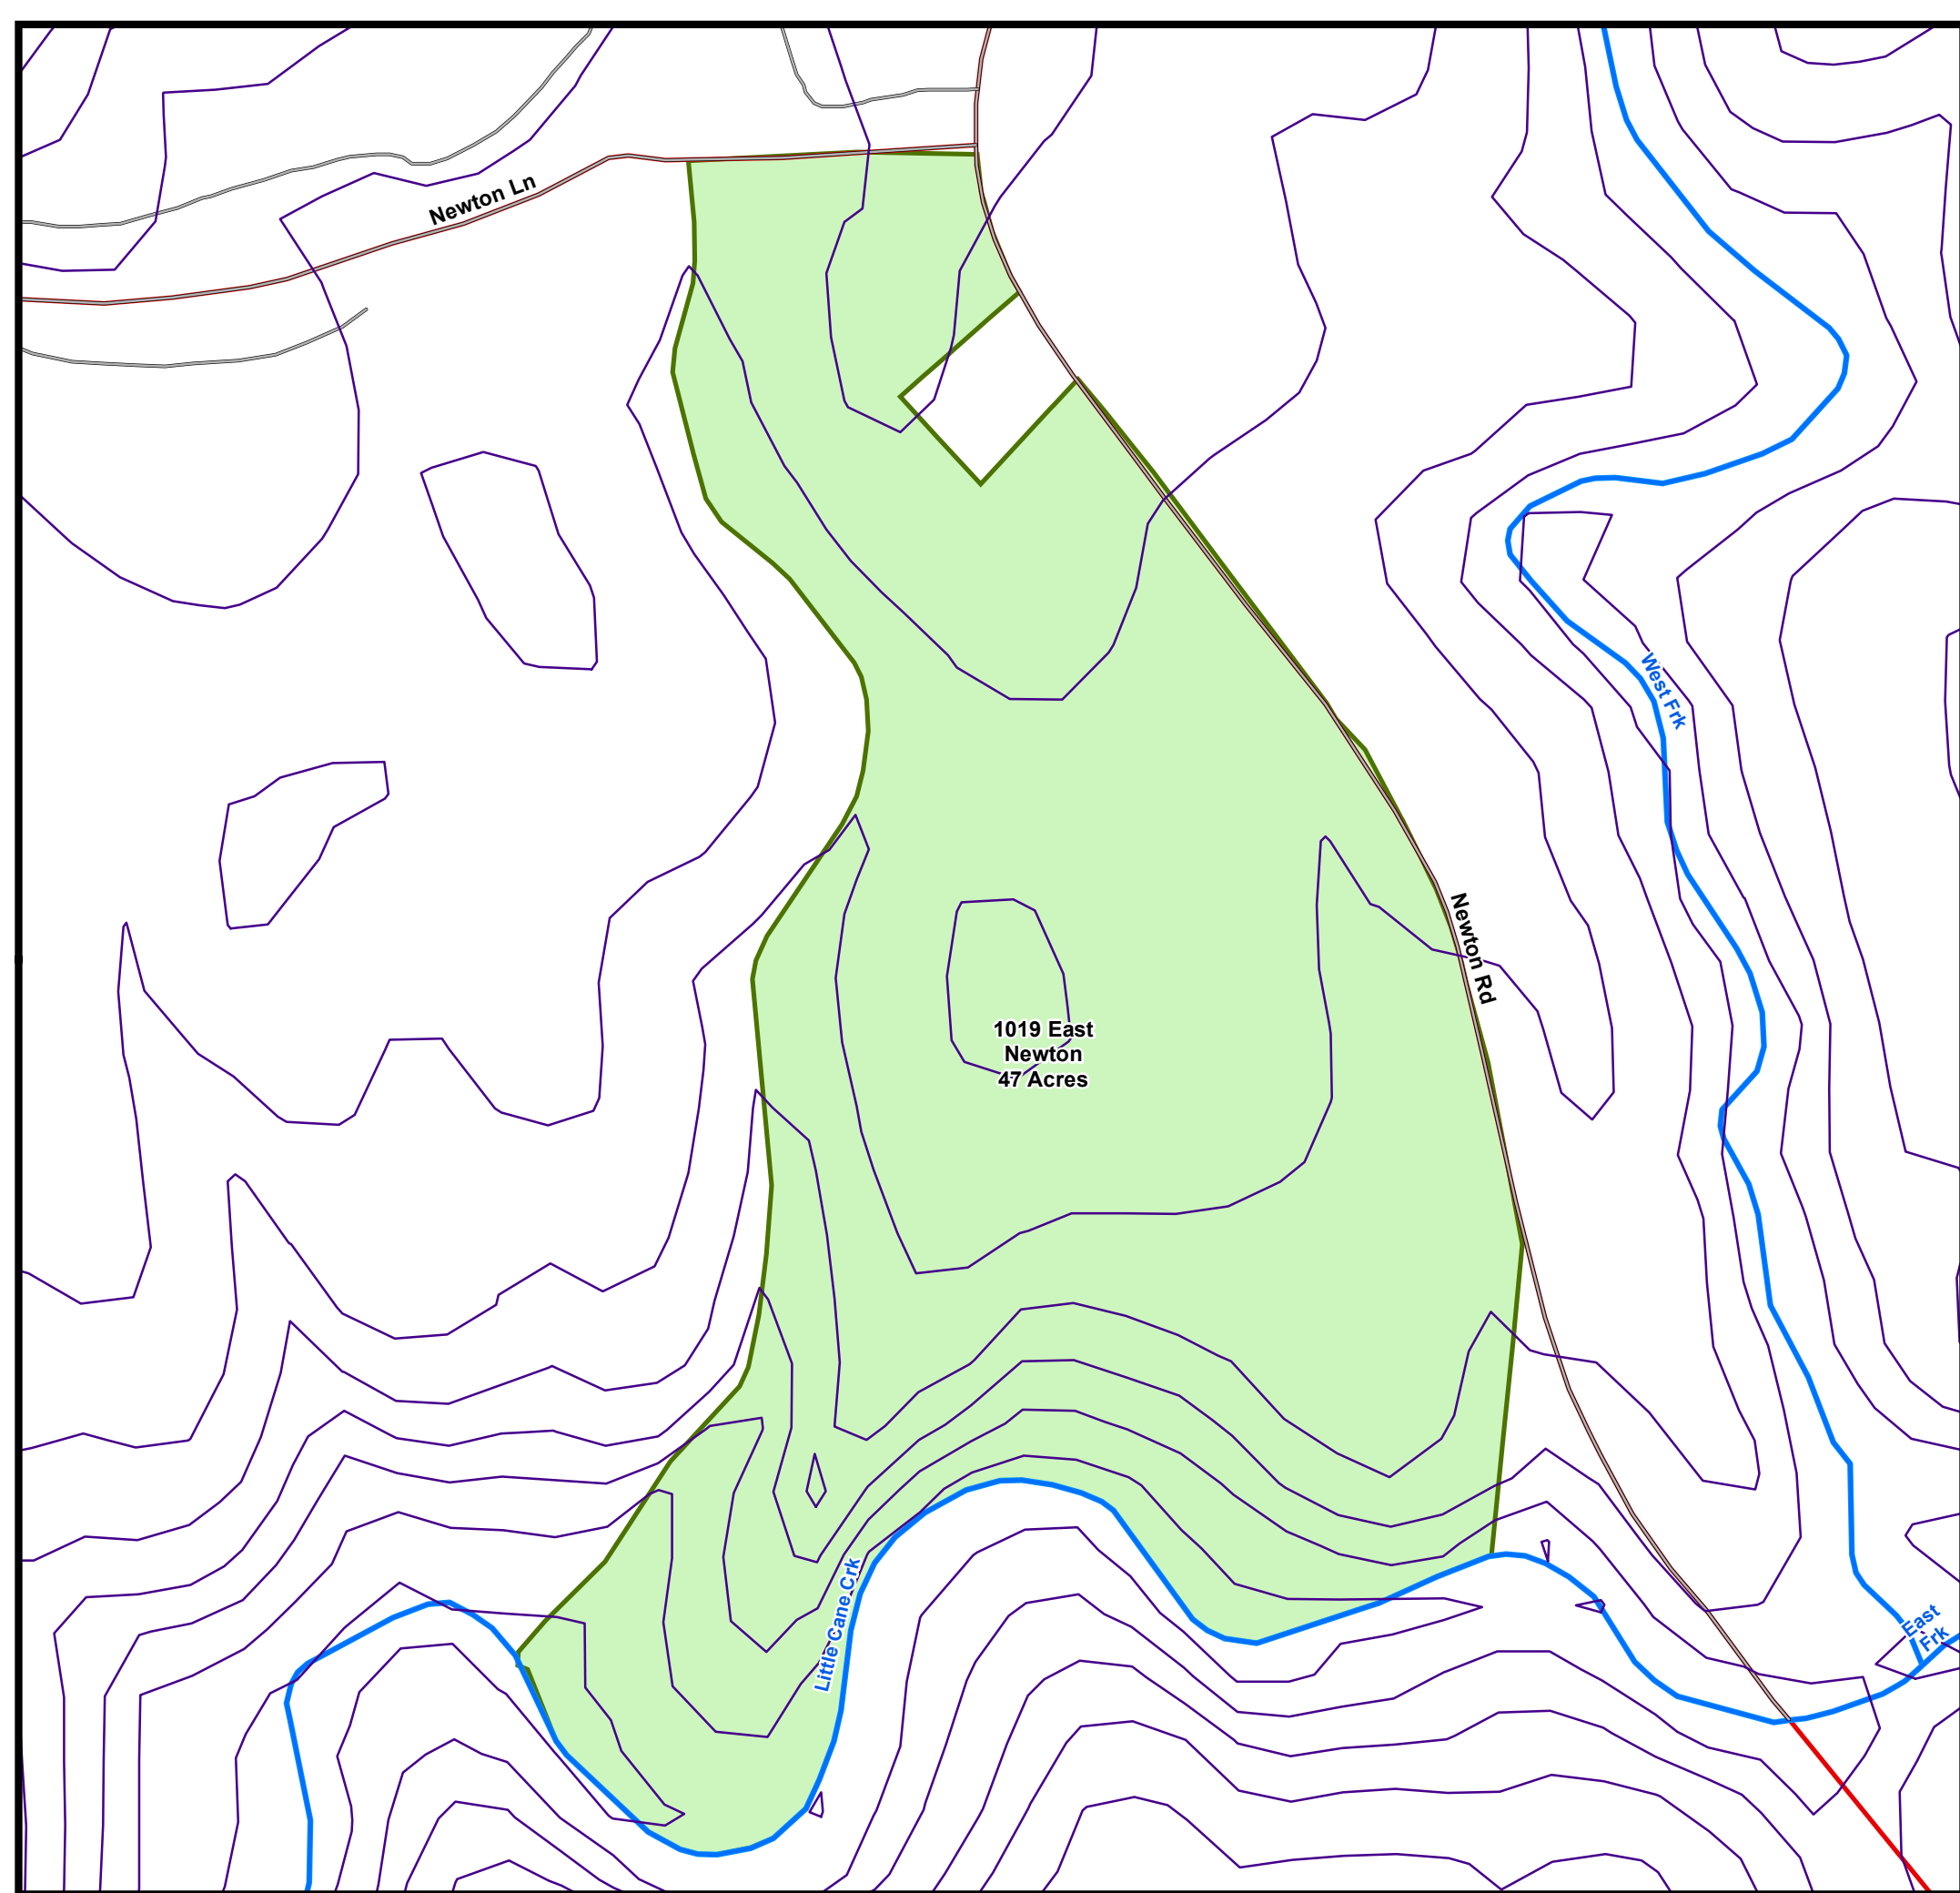

Property: Sequatchie, LLC  
County, State: Cumberland, TN  
Tract: 1019 Newton East  
Acres (+/-): 47

**Legend**

- Gates
- Topo- 20 Ft.
- Woods Roads
- Lakes/Ponds
- Rivers/Creeks
- Roads
- SEQ 1019 East Newton