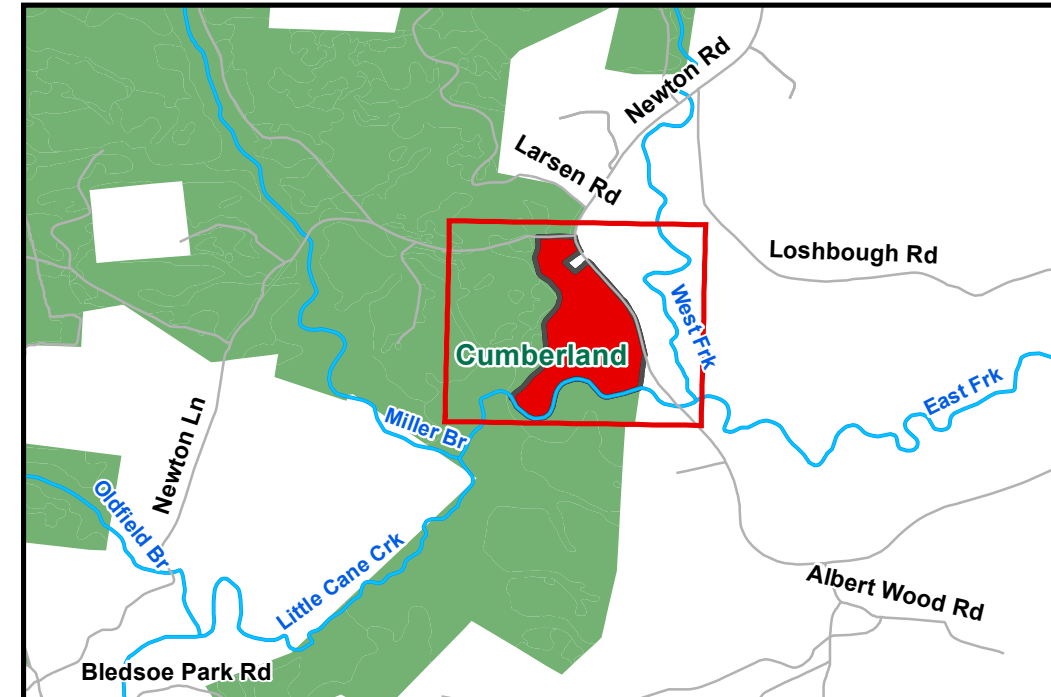

Property: Sequatchie, LLC
County, State: Cumberland, TN
Tract: 1019 Newton East
Acres (+/-): 47

Legend

-  Gates
-  Woods Roads
-  Lakes/Ponds
-  Rivers/Creeks
-  Roads
-  SEQ 1019 East Newton