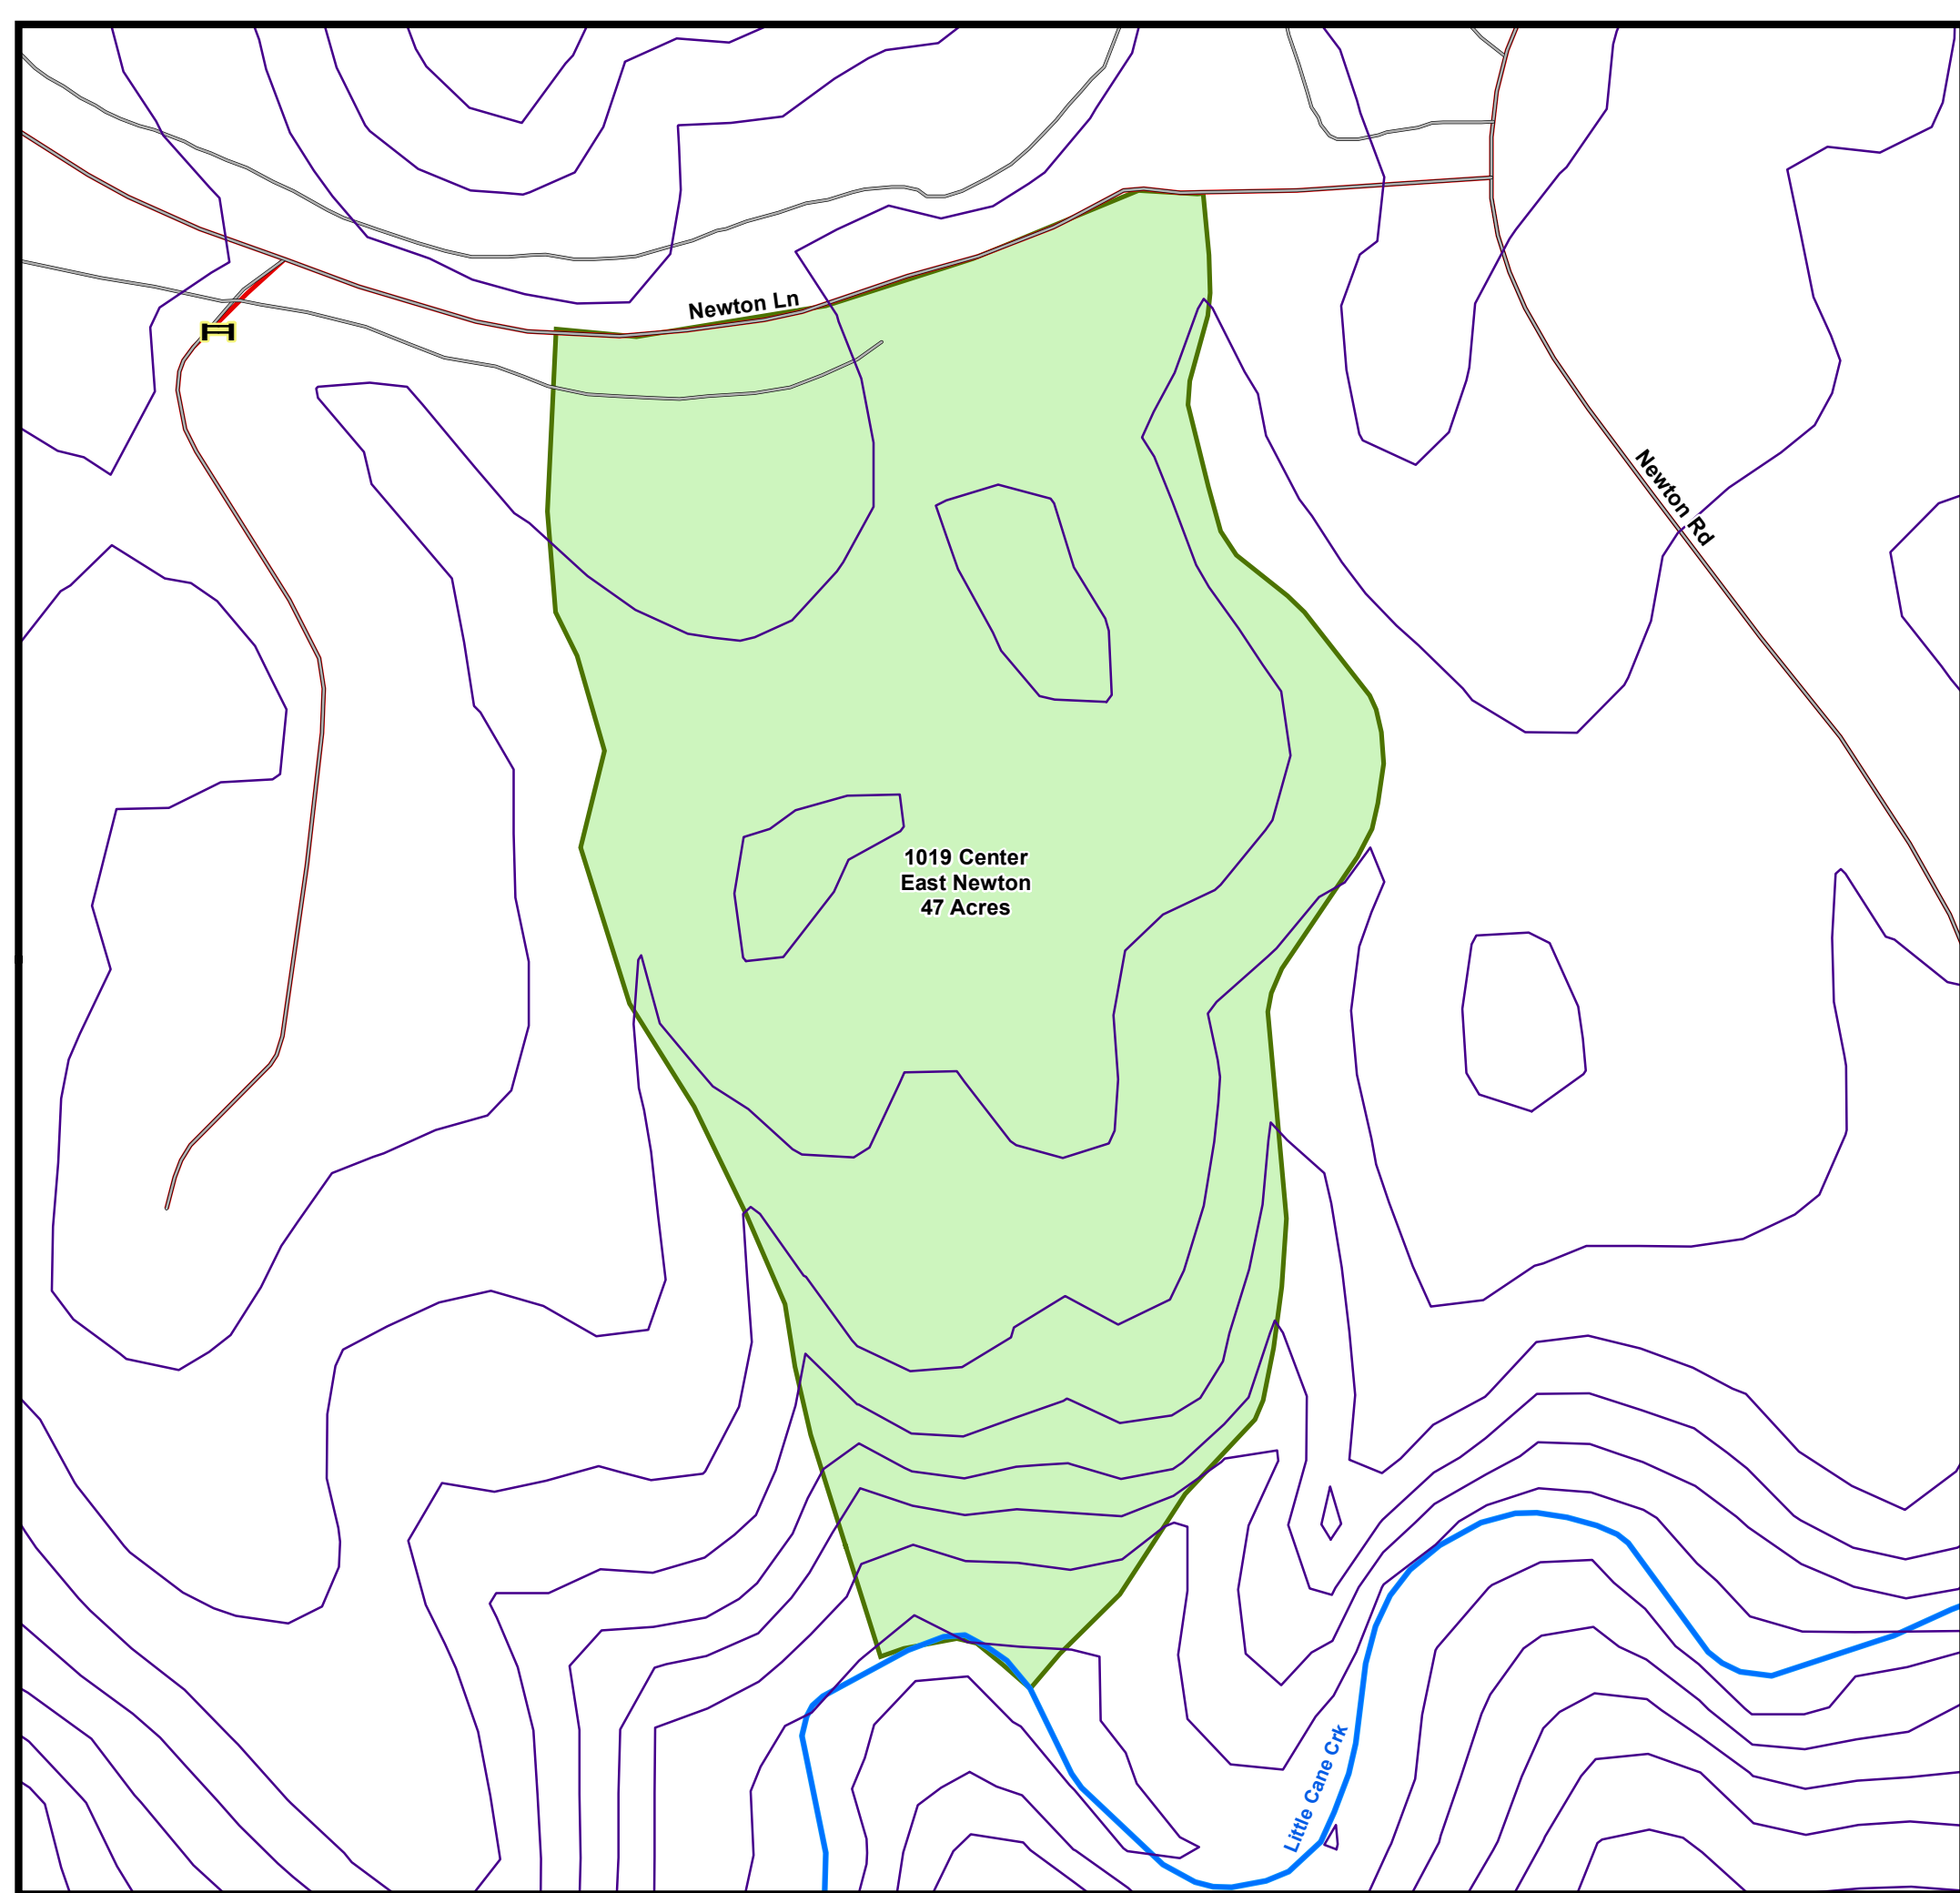

Property: Sequatchie, LLC  
County, State: Cumberland, TN  
Tract: 1019 Newton Center East  
Acres (+/-): 47

**Legend**

-  Gates
-  Topo- 20 Ft.
-  Woods Roads
-  Lakes/Ponds
-  Rivers/Creeks
-  Roads
-  SEQ 1019 Center East Newton