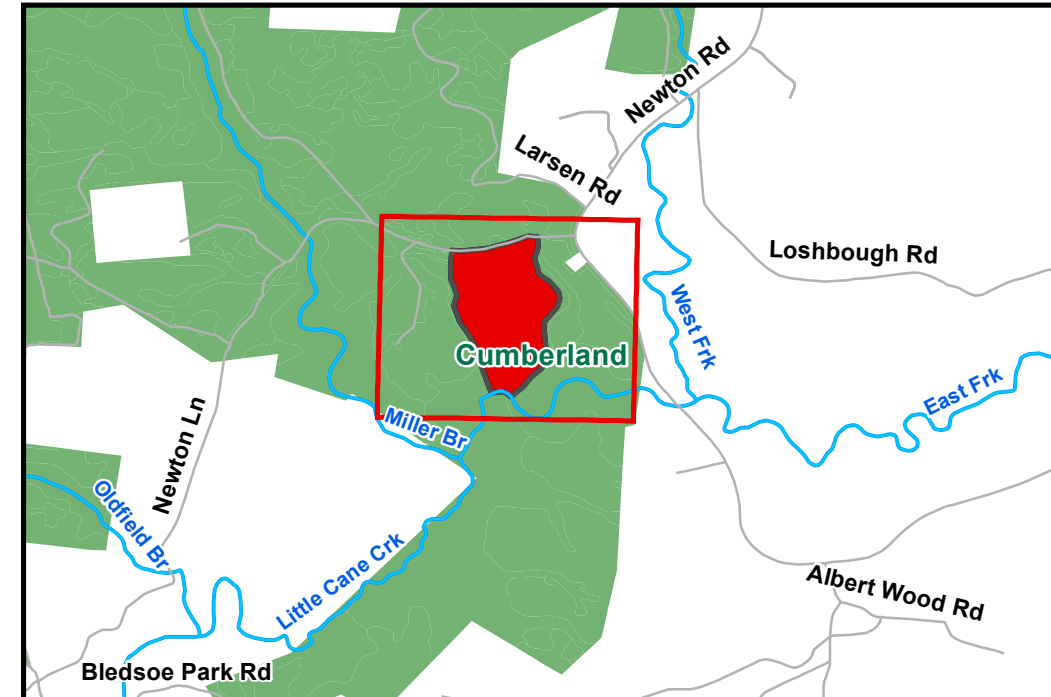

Property: Sequatchie, LLC  
County, State: Cumberland, TN  
Tract: 1019 Newton Center East  
Acres (+/-): 47

**Legend**

-  Gates
-  Topo- 20 Ft.
-  Woods Roads
-  Lakes/Ponds
-  Rivers/Creeks
-  Roads
-  SEQ 1019 Center East Newton