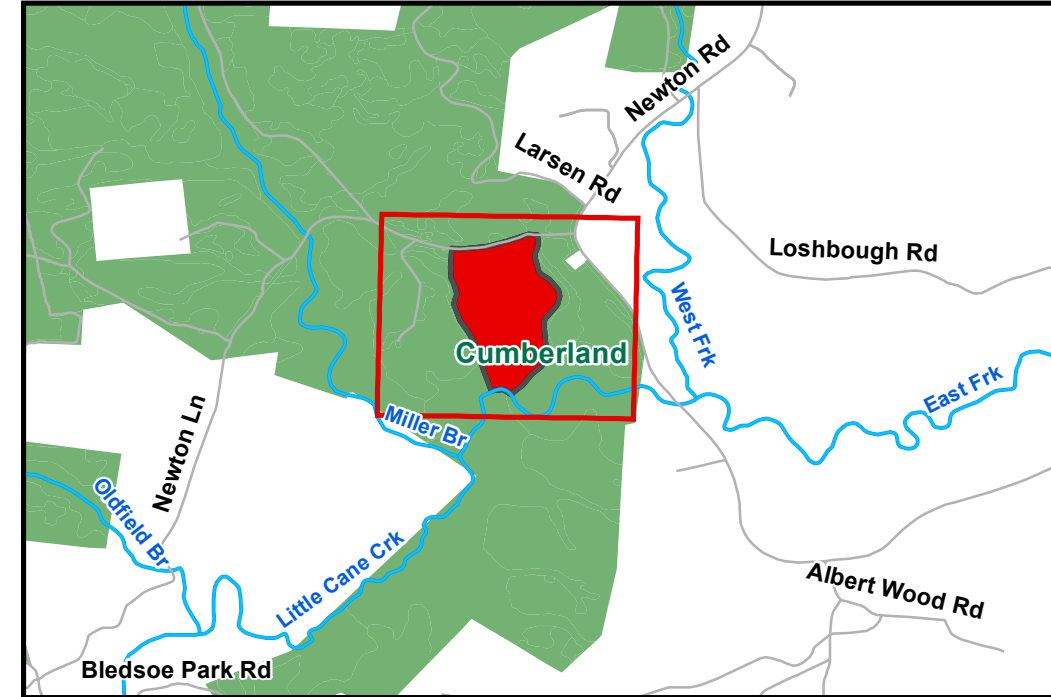

Property: Sequatchie, LLC
County, State: Cumberland, TN
Tract: 1019 Newton Center East
Acres (+/-): 47

Legend

-  Gates
-  Woods Roads
-  Lakes/Ponds
-  Rivers/Creeks
-  Roads
-  SEQ 1019 Center East Newton