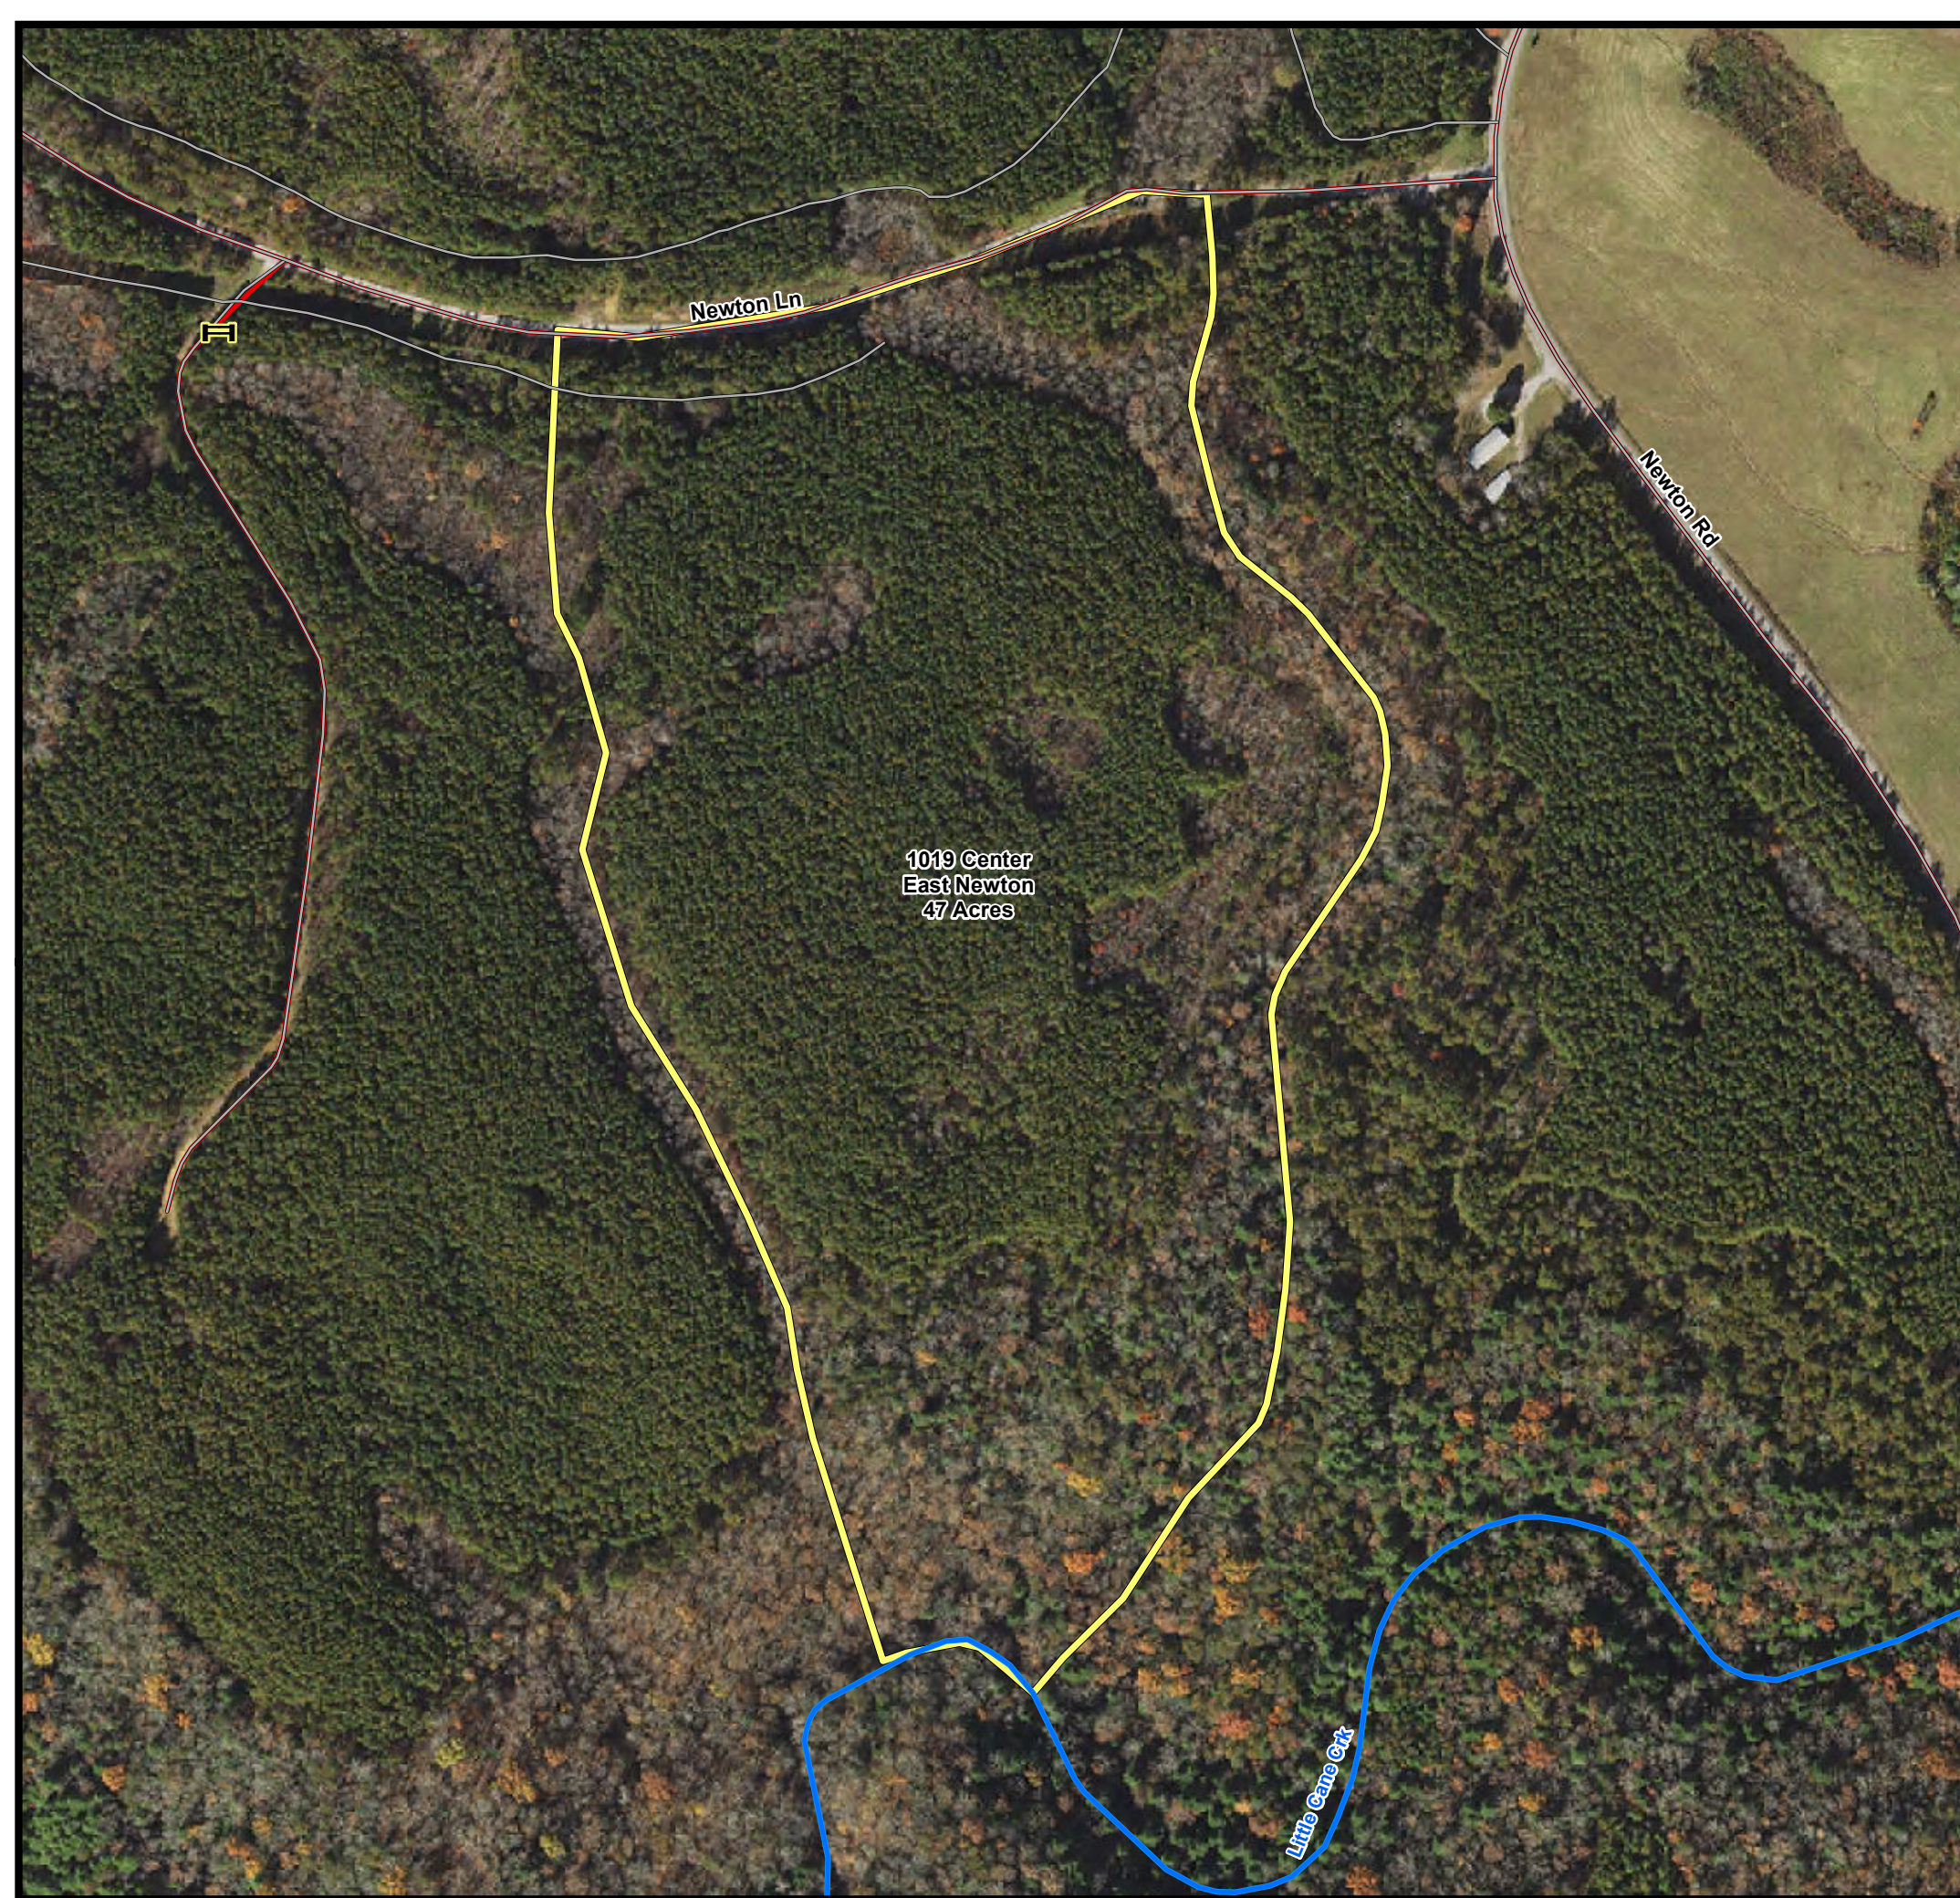

Property: Sequatchie, LLC
County, State: Cumberland, TN
Tract: 1019 Newton Center East
Acres (+/-): 47

Legend

-  Gates
-  Woods Roads
-  Lakes/Ponds
-  Rivers/Creeks
-  Roads
-  SEQ 1019 Center East Newton