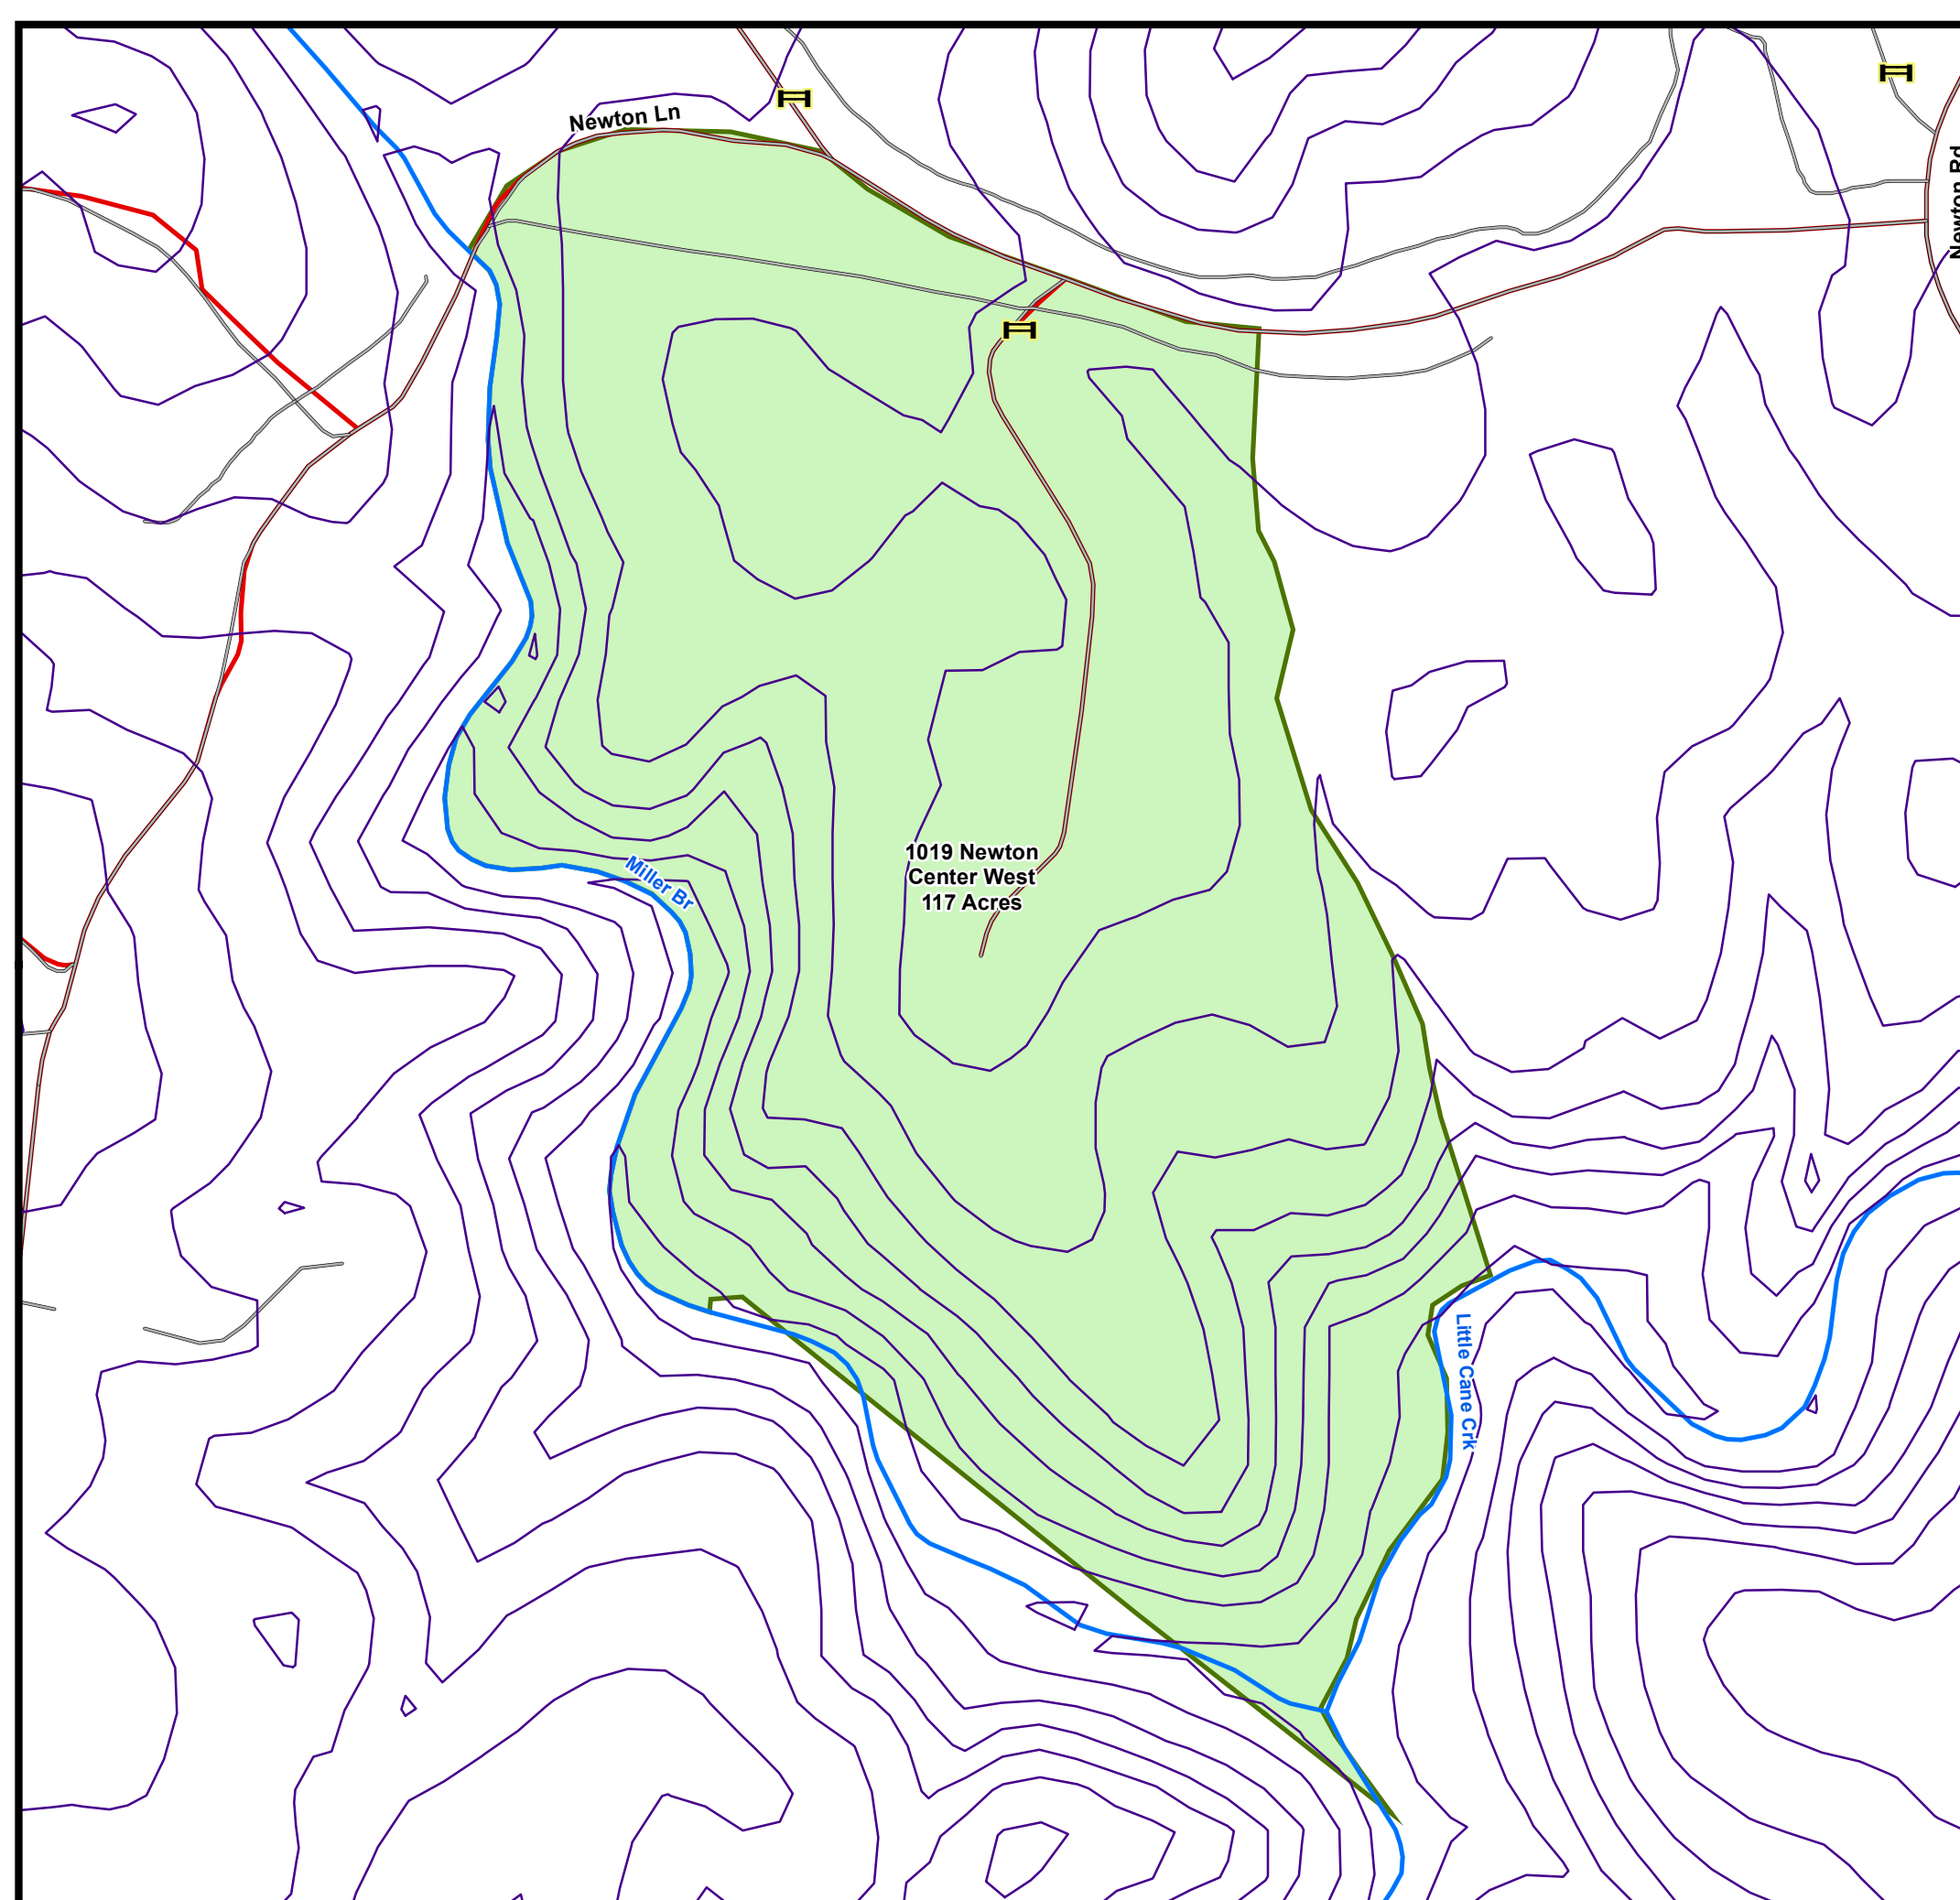

Property: Sequatchie, LLC  
County, State: Cumberland, TN  
Tract: 1019 Newton Center West  
Acres (+/-): 117

**Legend**

-  Gates
-  Topo- 20 Ft.
-  Woods Roads
-  Lakes/Ponds
-  Rivers/Creeks
-  Roads
-  SEQ 1019 Center West Newton