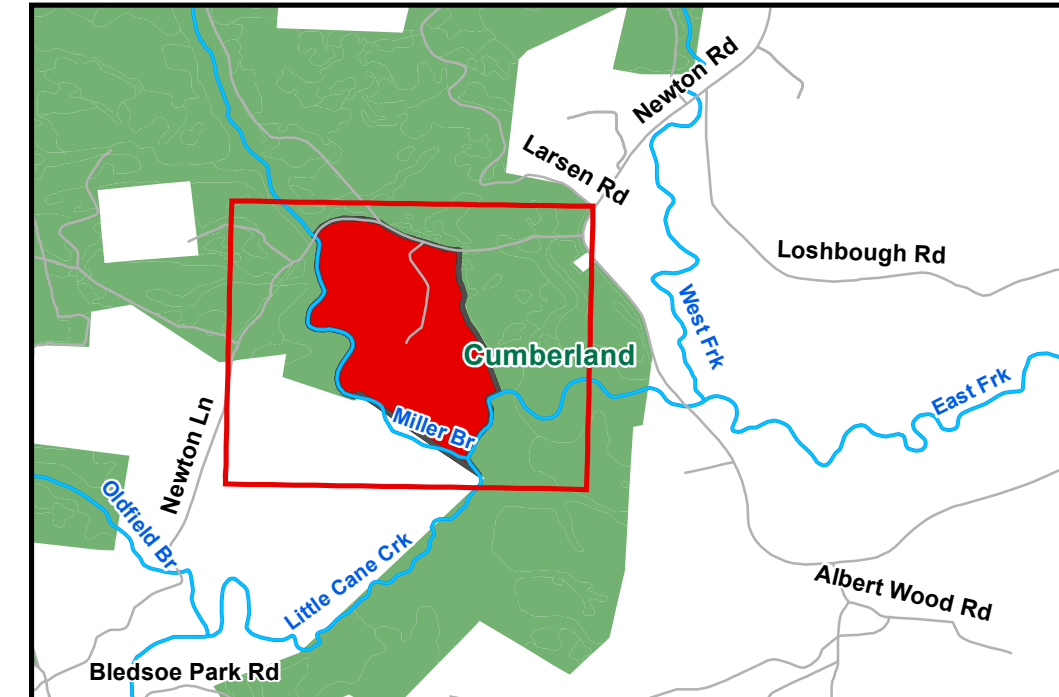

Property: Sequatchie, LLC  
County, State: Cumberland, TN  
Tract: 1019 Newton Center West  
Acres (+/-): 117

**Legend**

-  Gates
-  Topo- 20 Ft.
-  Woods Roads
-  Lakes/Ponds
-  Rivers/Creeks
-  Roads
-  SEQ 1019 Center West Newton