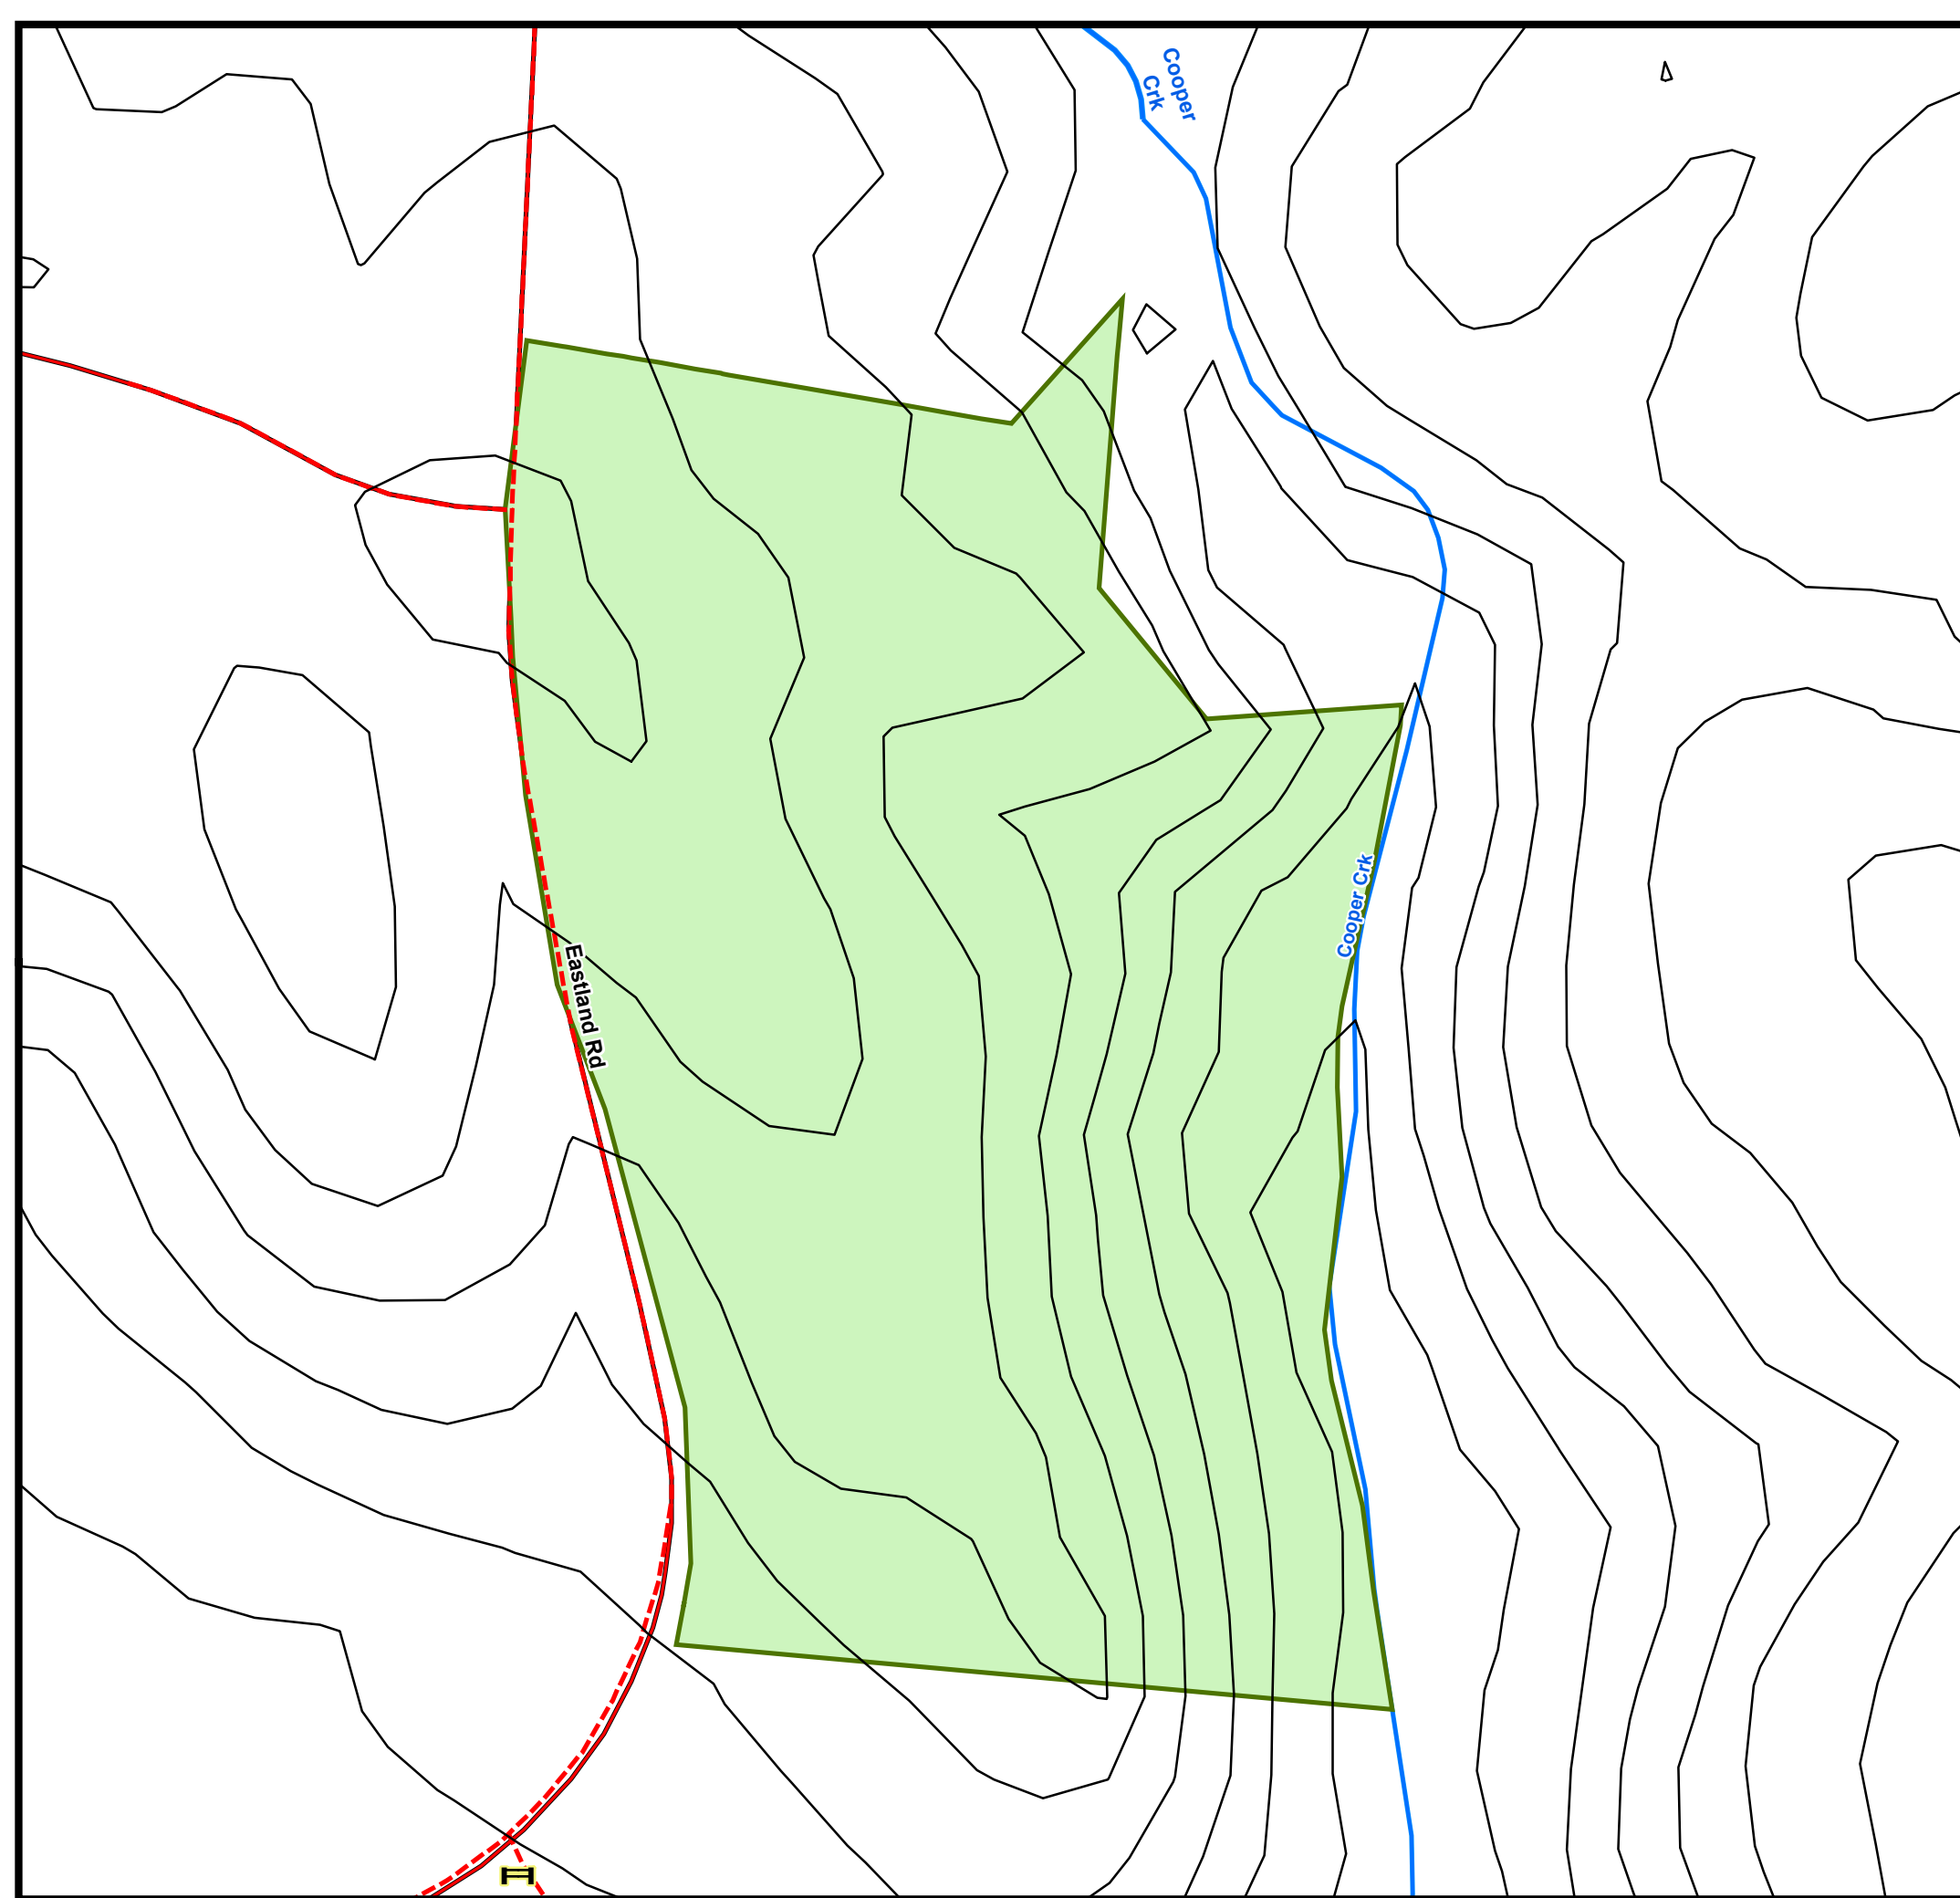

Property: Sequatchie, LLC
County, State: Cumberland/White Co. TN
Tract: 1012/1013 North Acres
(+/-): 33

Legend

-  Gates
-  Topo- 20 Ft.
-  Roads
-  Woods Roads
-  SEQ 1012_1013 North
-  Lakes/Ponds
-  Rivers/Creeks