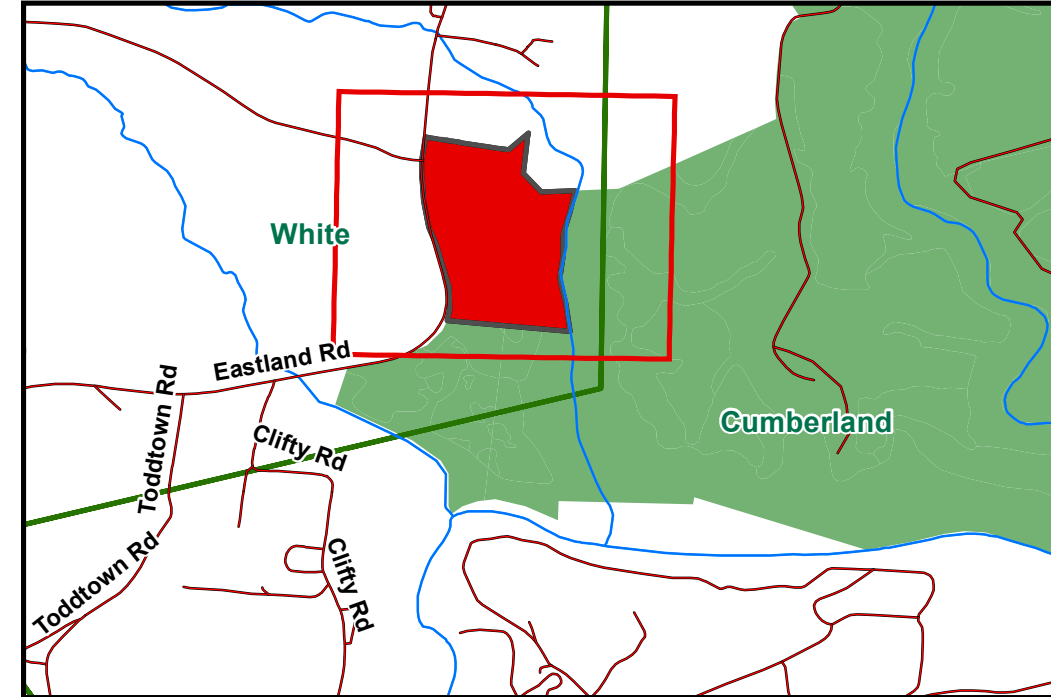

Property: Sequatchie, LLC
County, State: Cumberland/White Co. TN
Tract: 1012/1013 North Acres
(+/-): 33

Legend

-  Gates
-  Topo- 20 Ft.
-  Roads
-  Woods Roads
-  SEQ 1012_1013 North
-  Lakes/Ponds
-  Rivers/Creeks