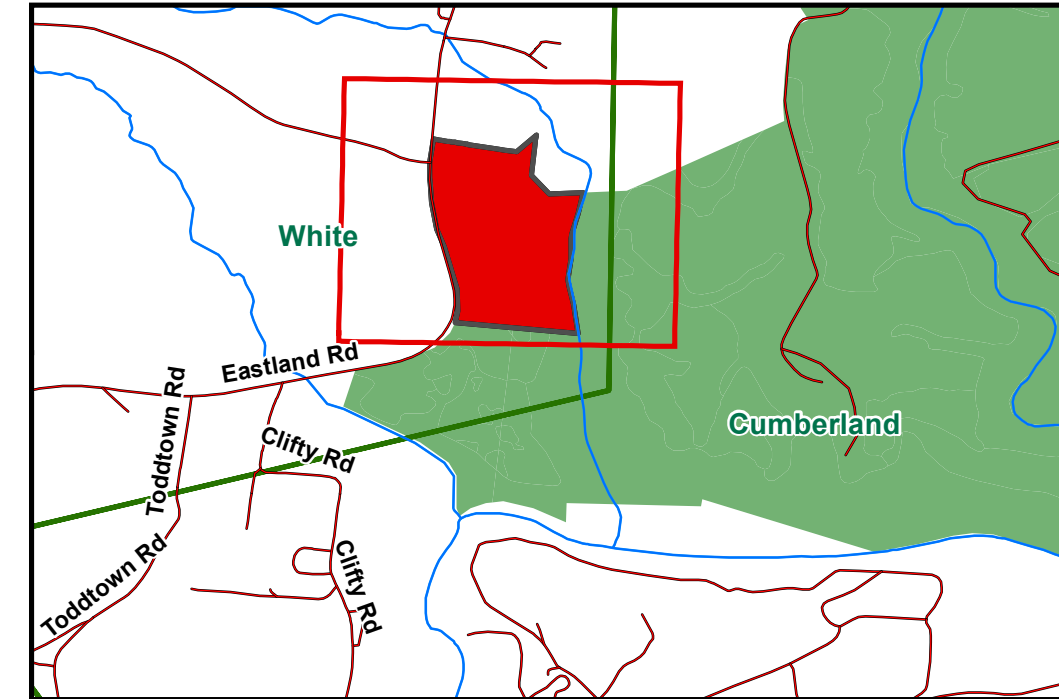

Property: Sequatchie, LLC
County, State: Cumberland/White, TN
Tract: 1012/1013 North Acres
(+/-): 33

Legend

-  Gates
-  Topo- 20 Ft.
-  Roads
-  Woods Roads
-  SEQ 1012_1013 North
-  Lakes/Ponds
-  Rivers/Creeks