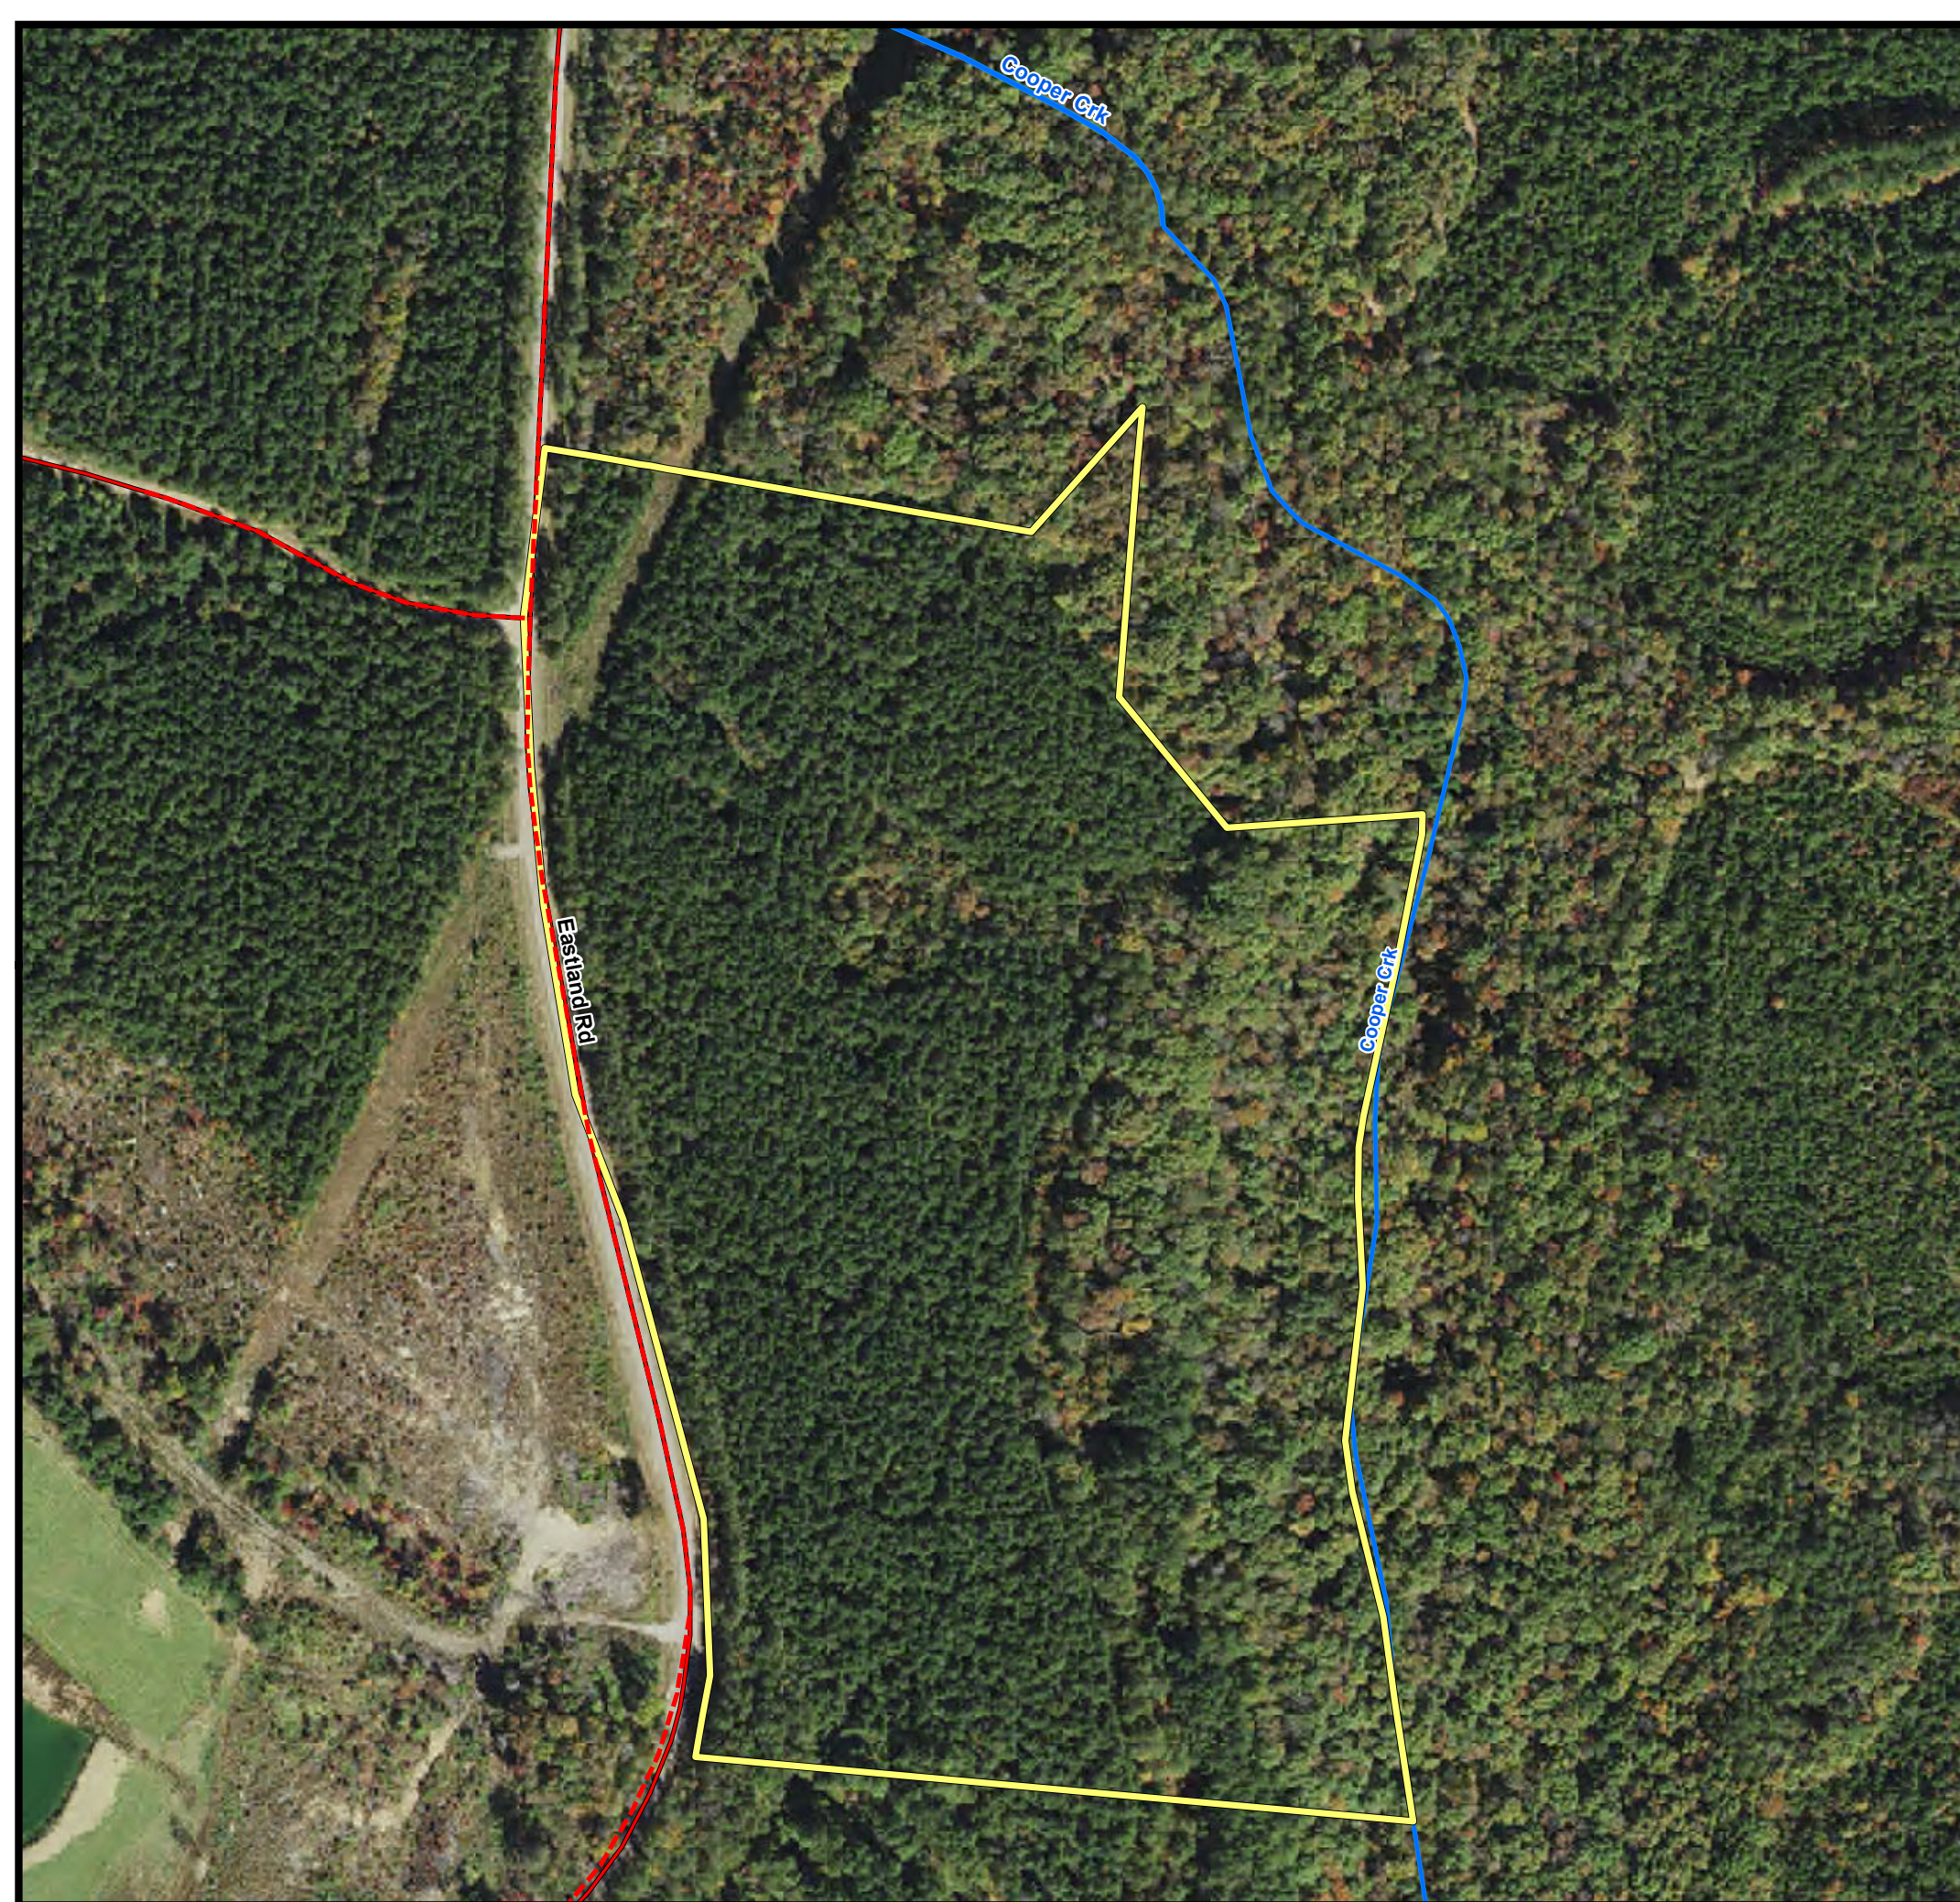

Property: Sequatchie, LLC
County, State: Cumberland/White, TN
Tract: 1012/1013 North Acres
(+/-): 33

Legend

-  Gates
-  Topo- 20 Ft.
-  Roads
-  Woods Roads
-  SEQ 1012_1013 North
-  Lakes/Ponds
-  Rivers/Creeks