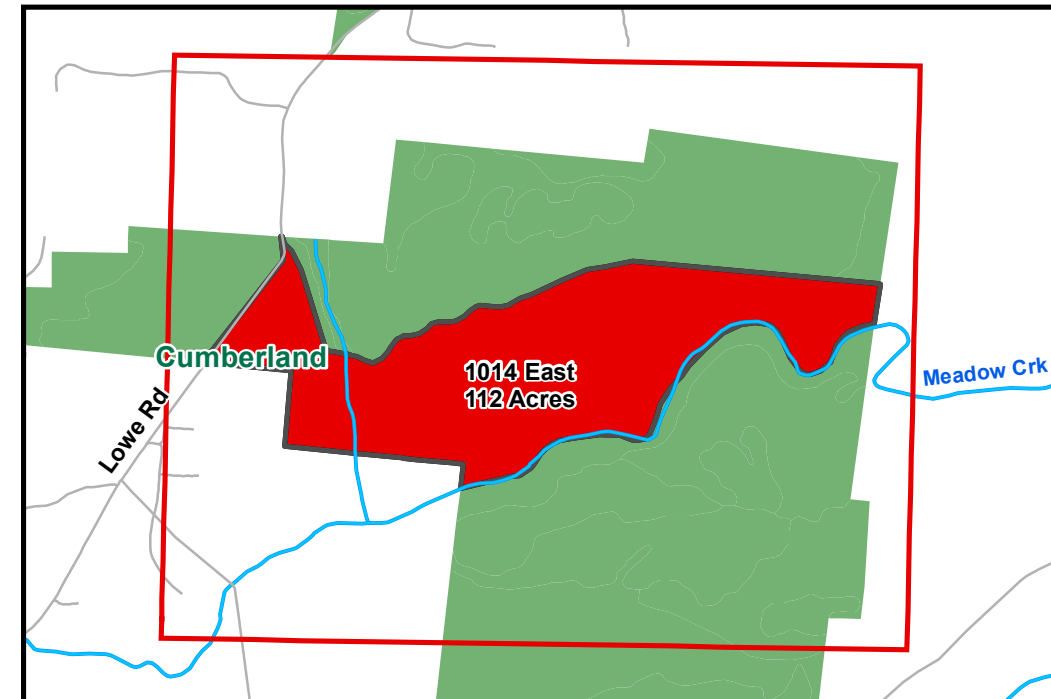

Property: Sequatchie, LLC
County, State: Cumberland, TN
Tract: 1014 Southeast
Acres (+/-): 112

Legend

-  SEQ 1014 East
-  Lakes/Ponds
-  Topo- 20Ft.
-  Rivers/Creeks
-  Gates
-  Woods Roads
-  Roads