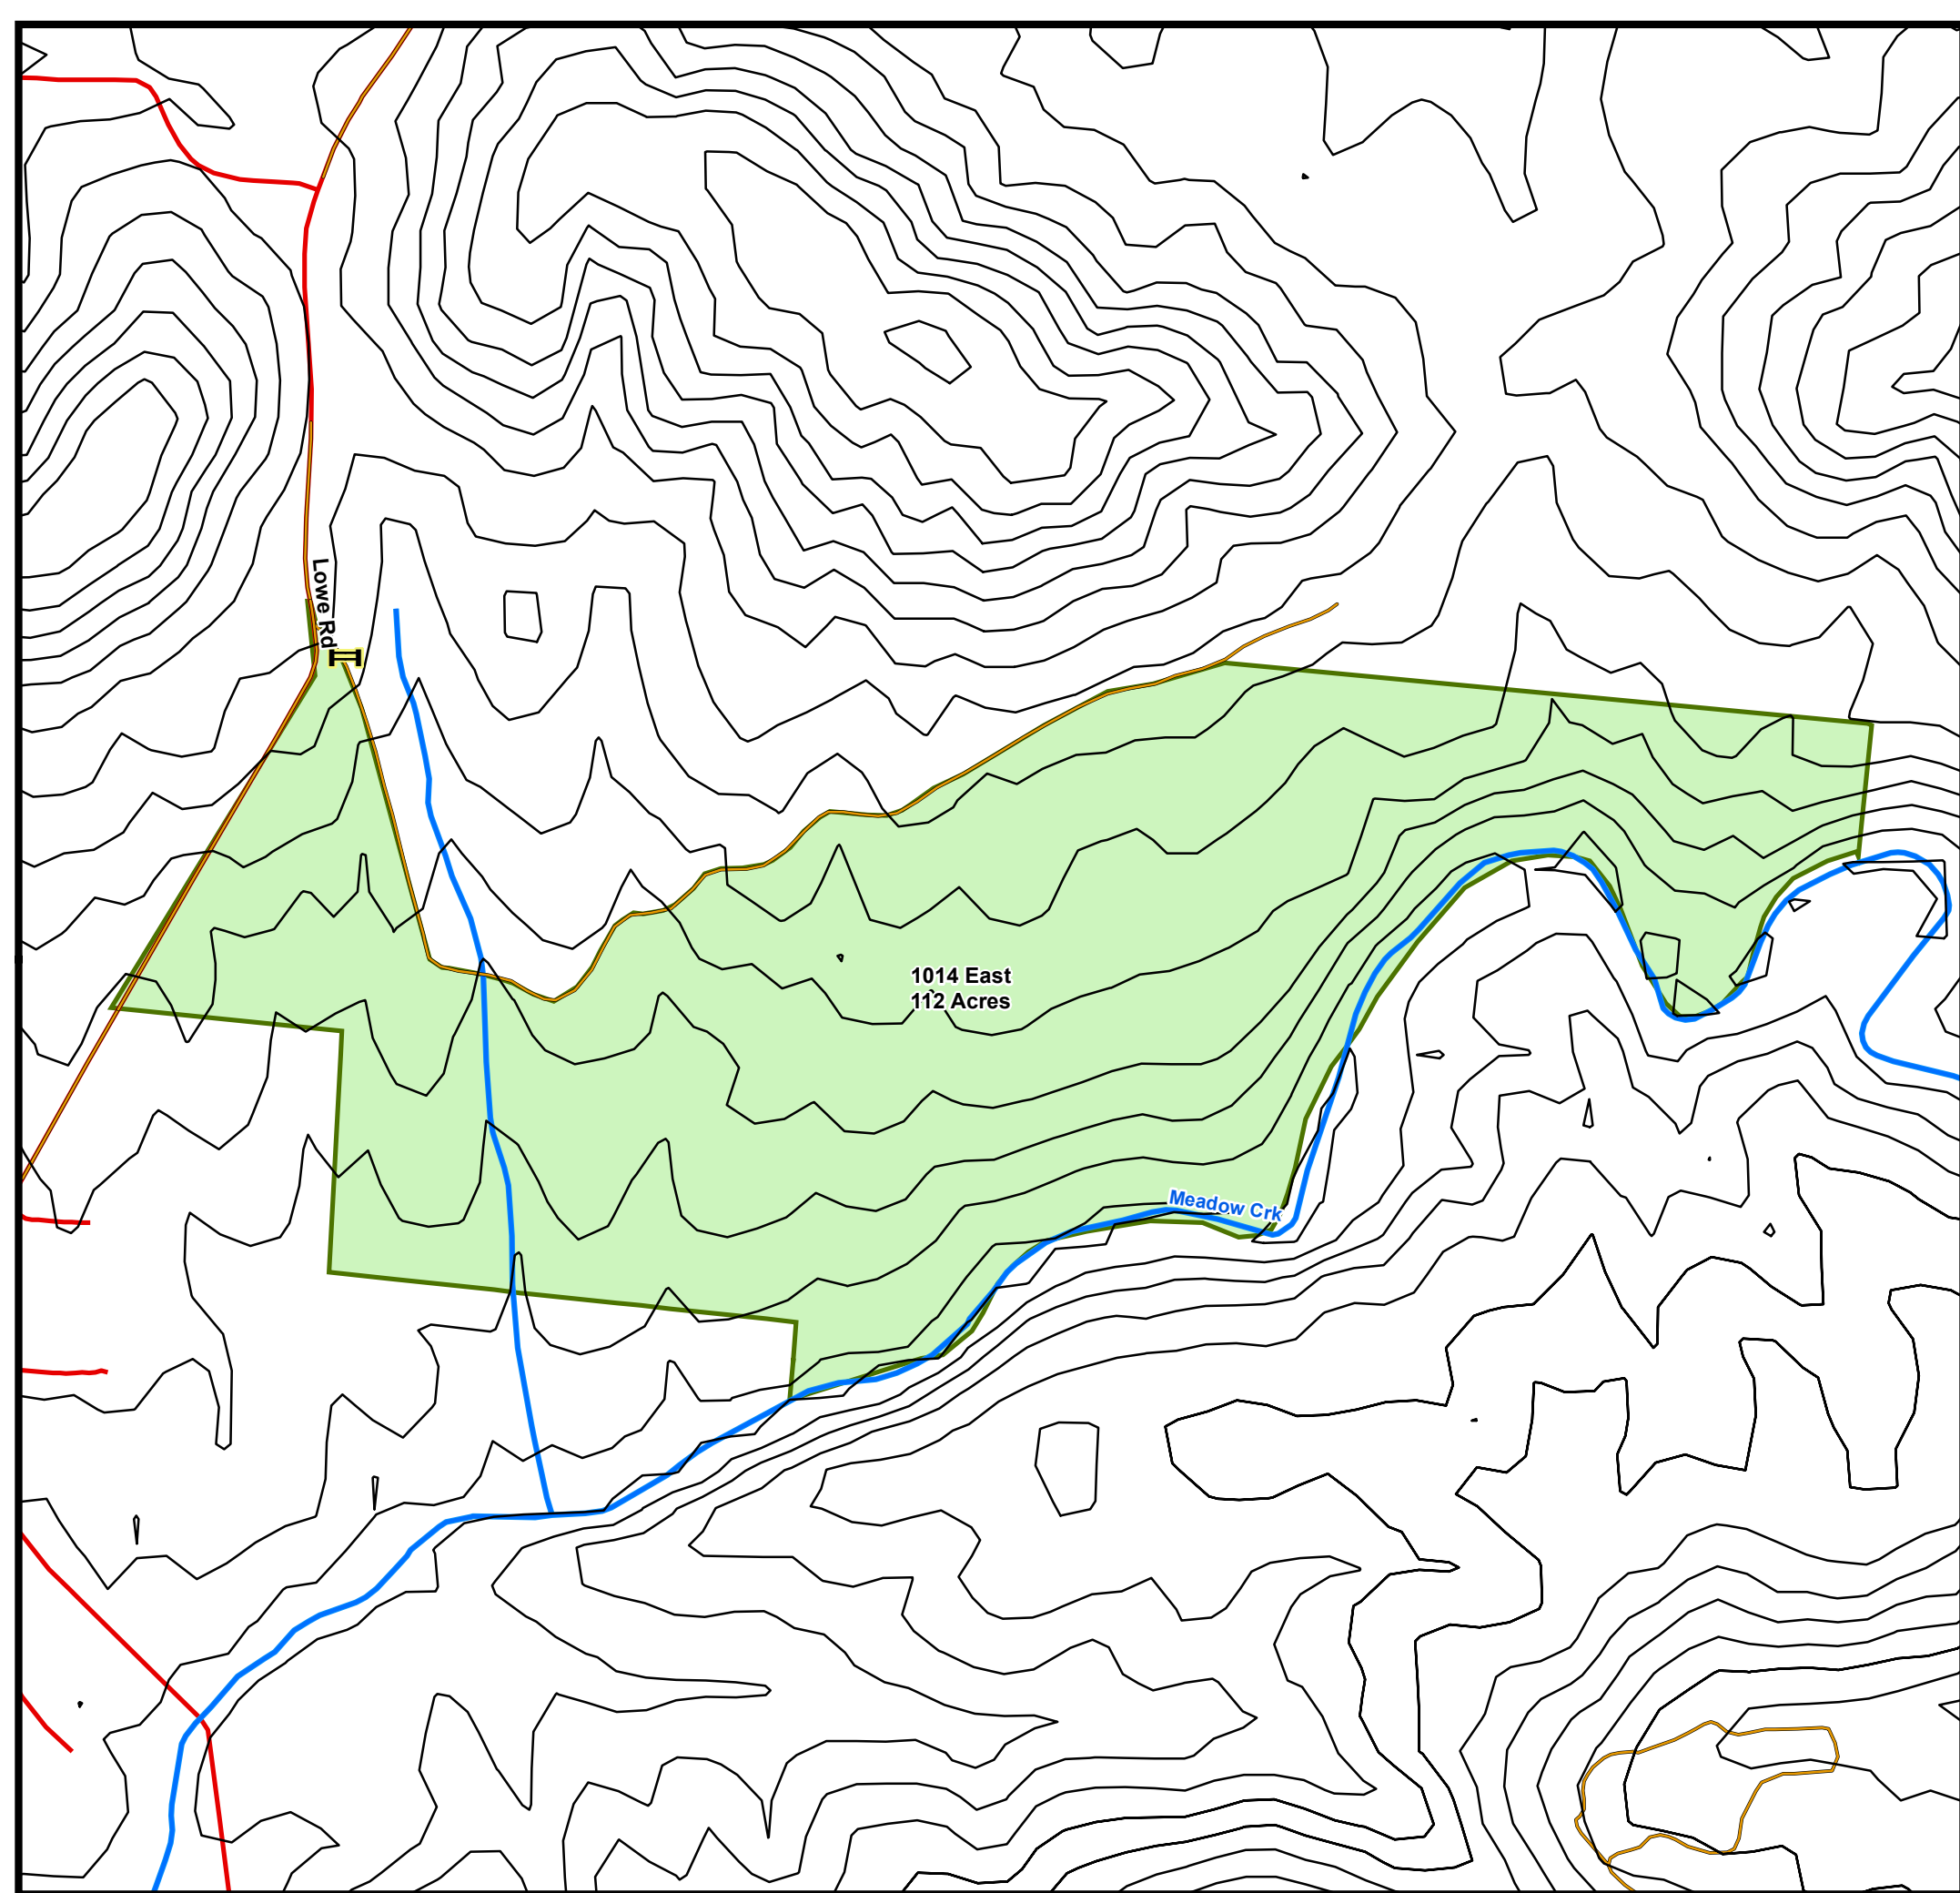

Property: Sequatchie, LLC
County, State: Cumberland, TN
Tract: 1014 Southeast
Acres (+/-): 112

Legend

-  SEQ 1014 East
-  Lakes/Ponds
-  Topo- 20Ft.
-  Rivers/Creeks
-  Gates
-  Woods Roads
-  Roads