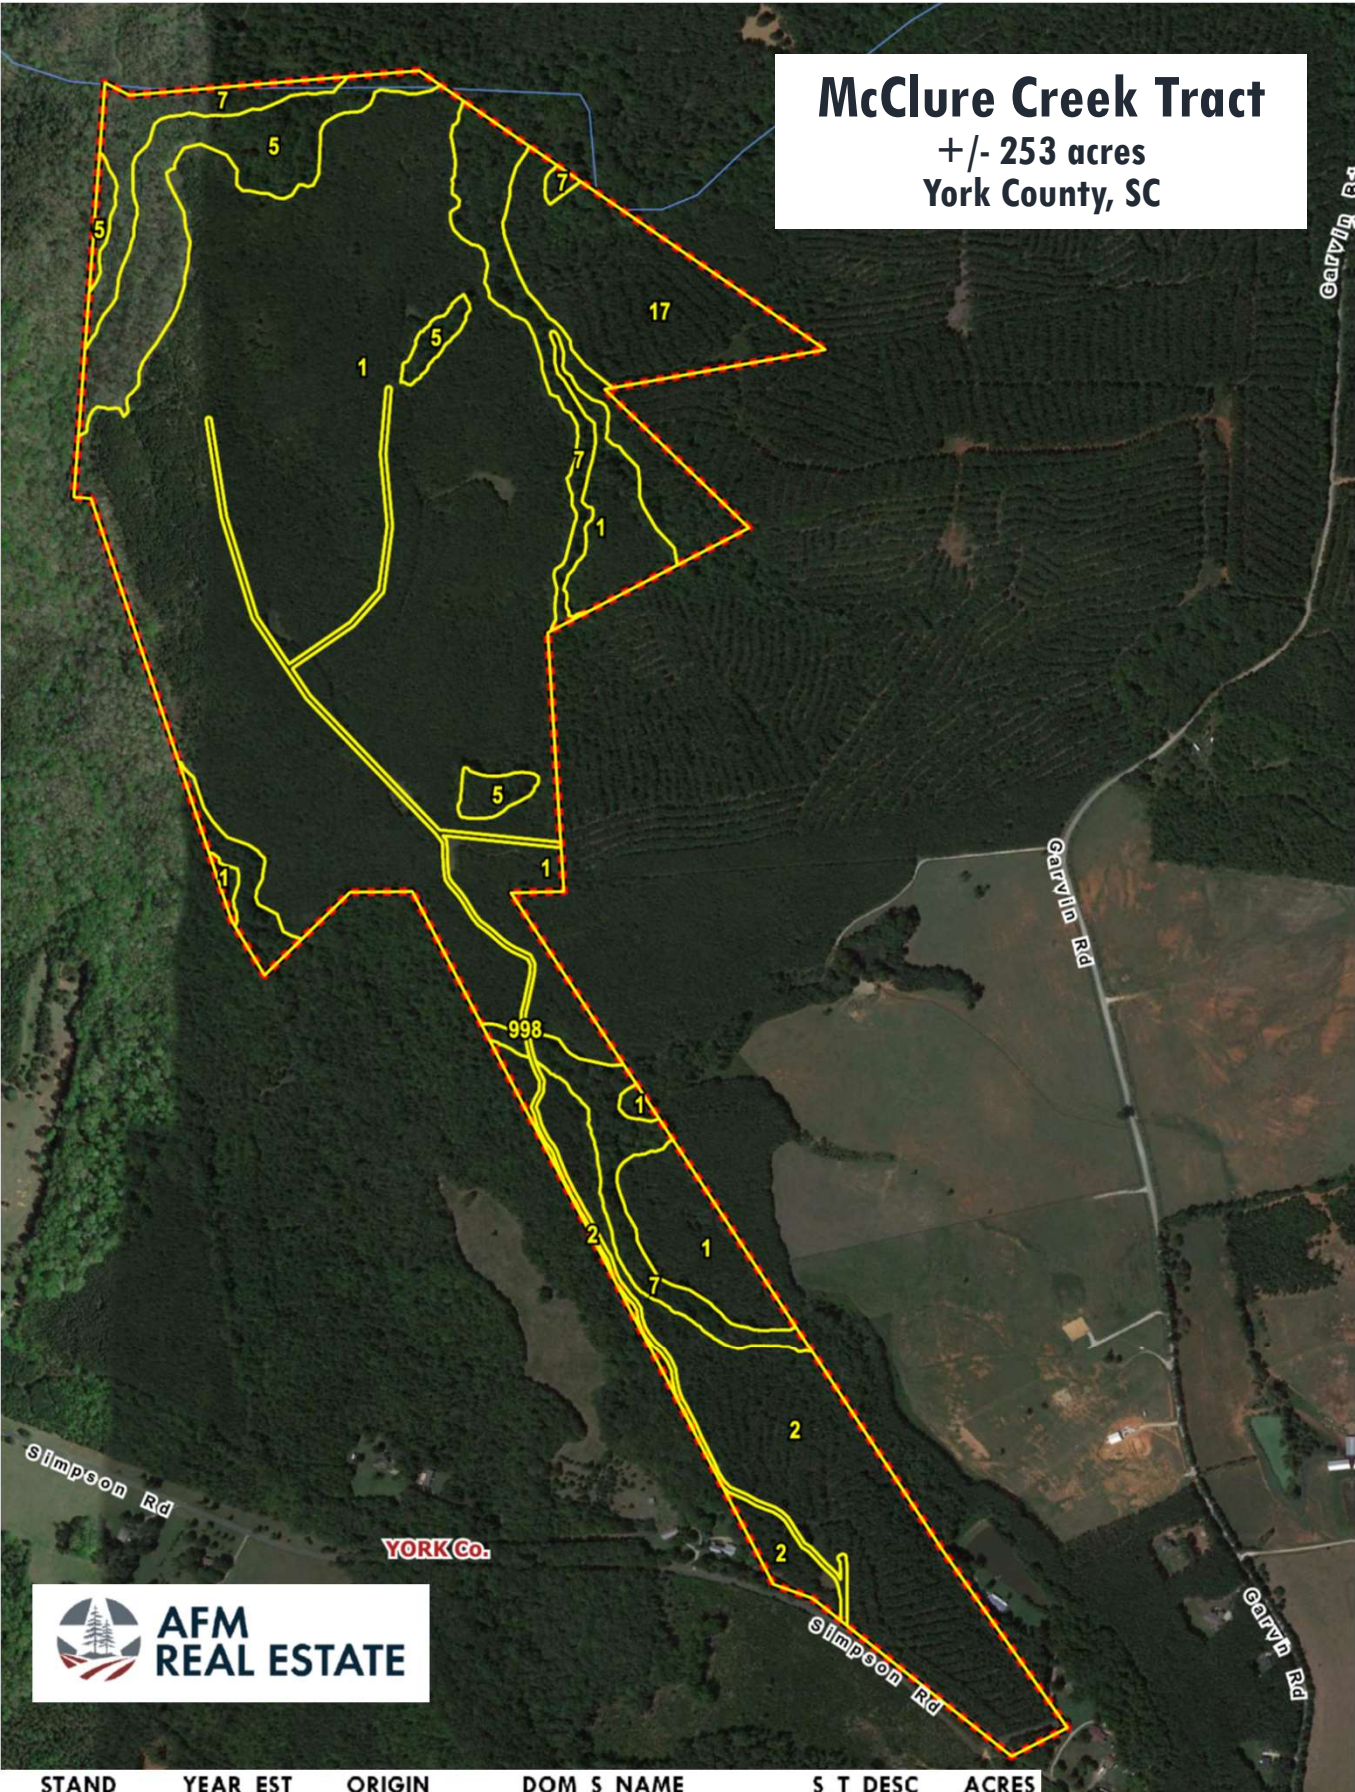

# McClure Creek Tract

+/- 253 acres  
York County, SC

STAND	YEAR_EST	ORIGIN	DOM_S_NAME	S_T_DESC	ACRES
1	2009	PLANTED	LOBLOLLY PINE	UPLAND RIDGE	155.00
2	1998	PLANTED	LOBLOLLY PINE	UPLAND RIDGE	33.67
5	1930	NATURAL	HARDWOOD	SMZ	16.52
7	1930	NATURAL	HARDWOOD	BOTTOM LAND	27.07
17	1997	PLANTED	LOBLOLLY PINE	UPLAND RIDGE	16.91
998	0	OPEN	UNDEFINED	ROAD	4.74
<b>TOTAL ACRES =</b>					<b>253.91</b>