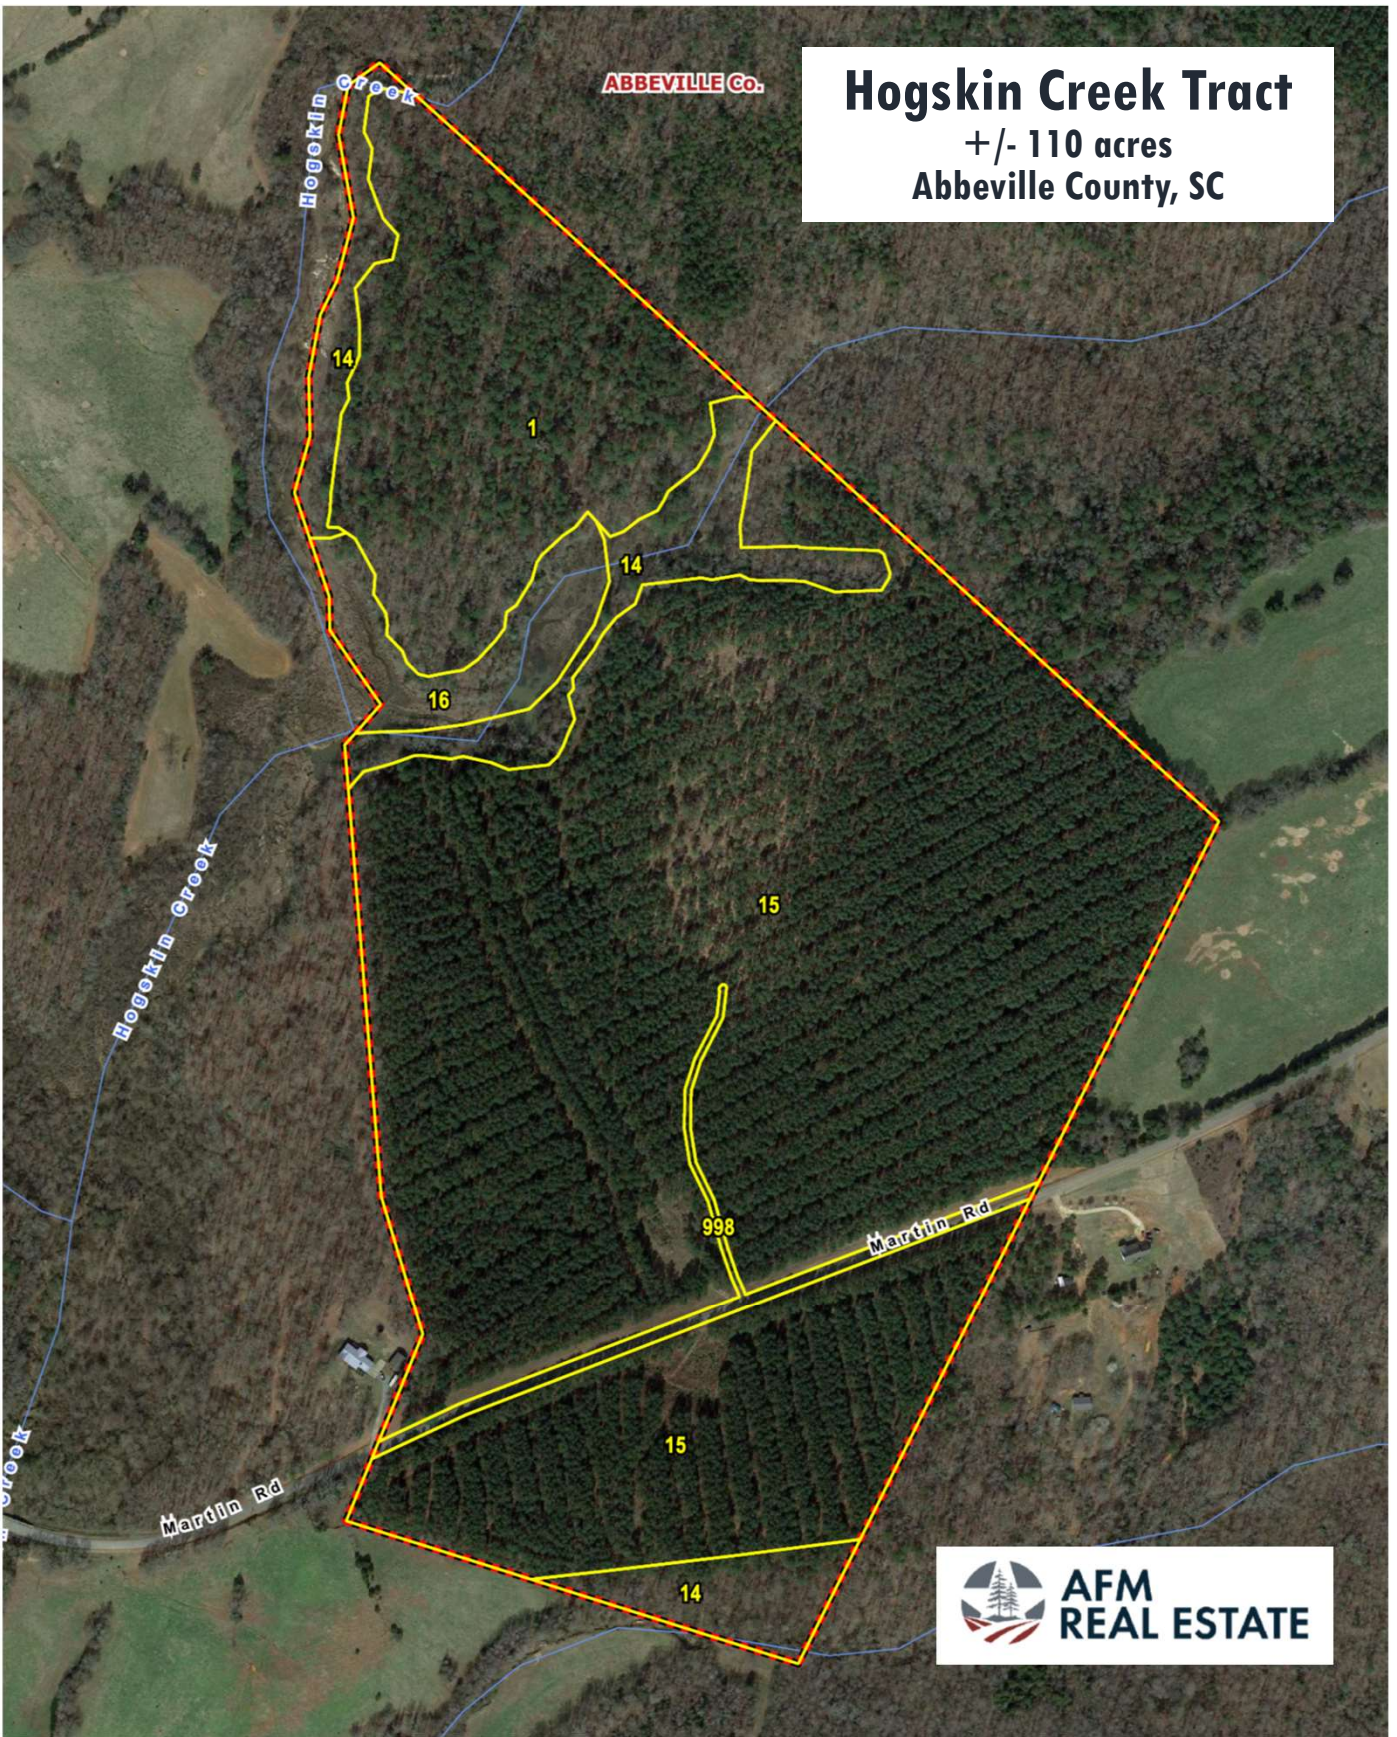

ABBEVILLE Co.

Hogskin Creek Tract

+/- 110 acres
Abbeville County, SC

STAND	YEAR_EST	ORIGIN	DOM_S_NAME	S_T_DESC	ACRES
1	1961	NATURAL	PINE/HARDWOOD	UPLAND RIDGE	16.97
14	1976	NATURAL	HARDWOOD	SMZ	8.70
15	1998	PLANTED	LOBLOLLY PINE	UPLAND RIDGE	80.19
16	0	OPEN	UNDEFINED	MISCELLANEOUS	3.56
998	0	OPEN	UNDEFINED	ROAD	1.42

TOTAL ACRES = 110.84