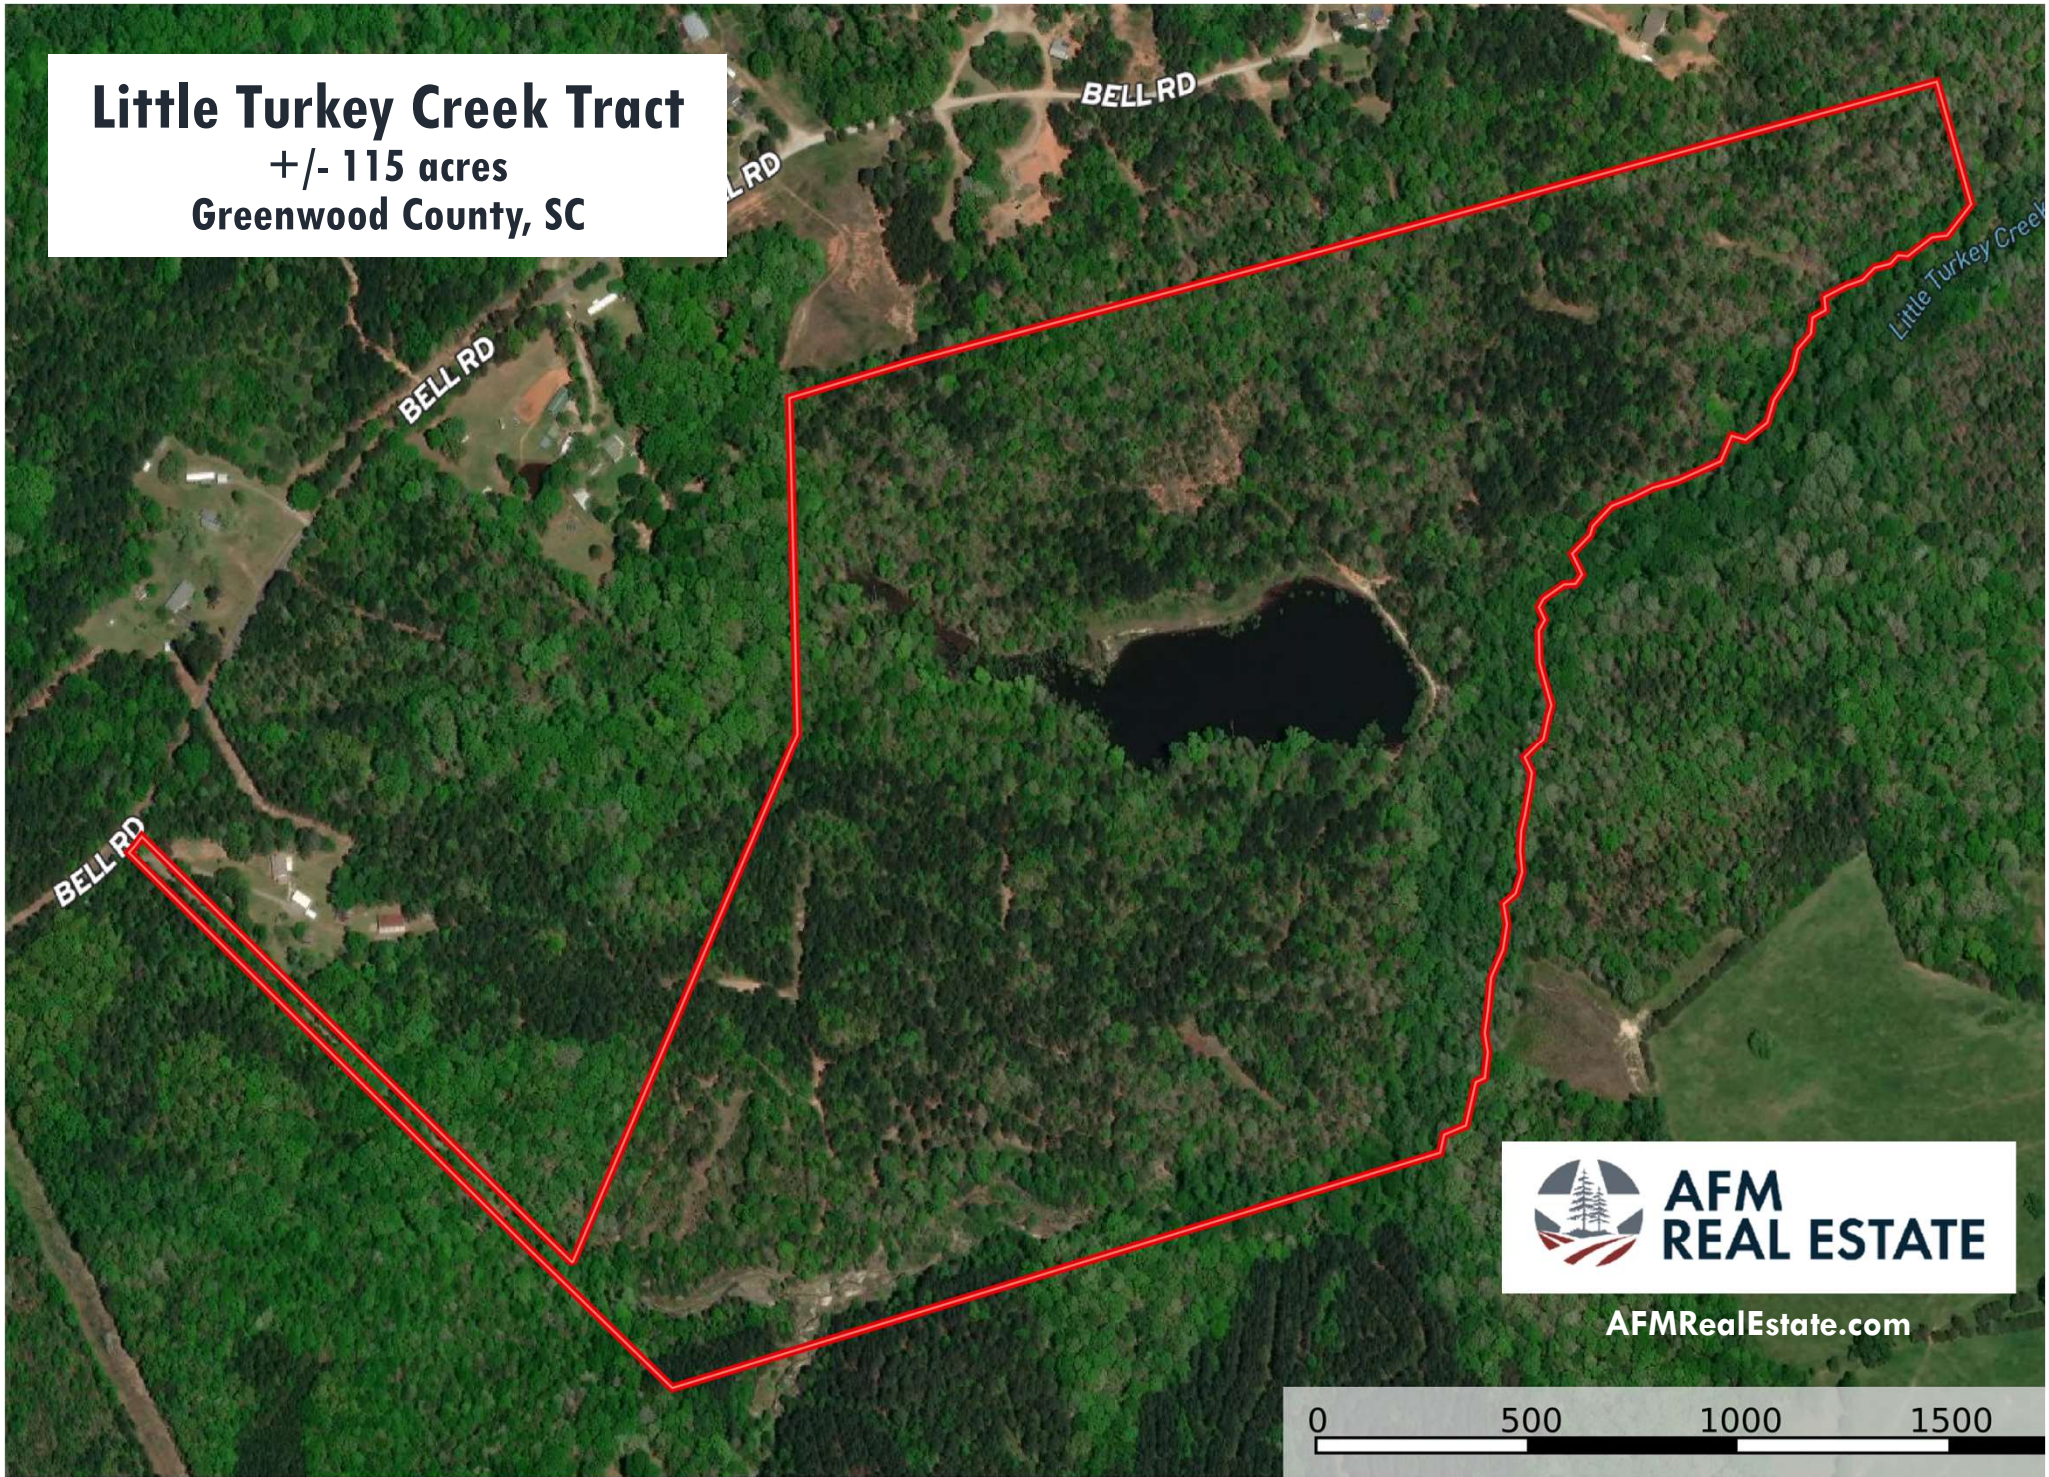

Little Turkey Creek Tract

+/- 115 acres

Greenwood County, SC

AFMRealEstate.com