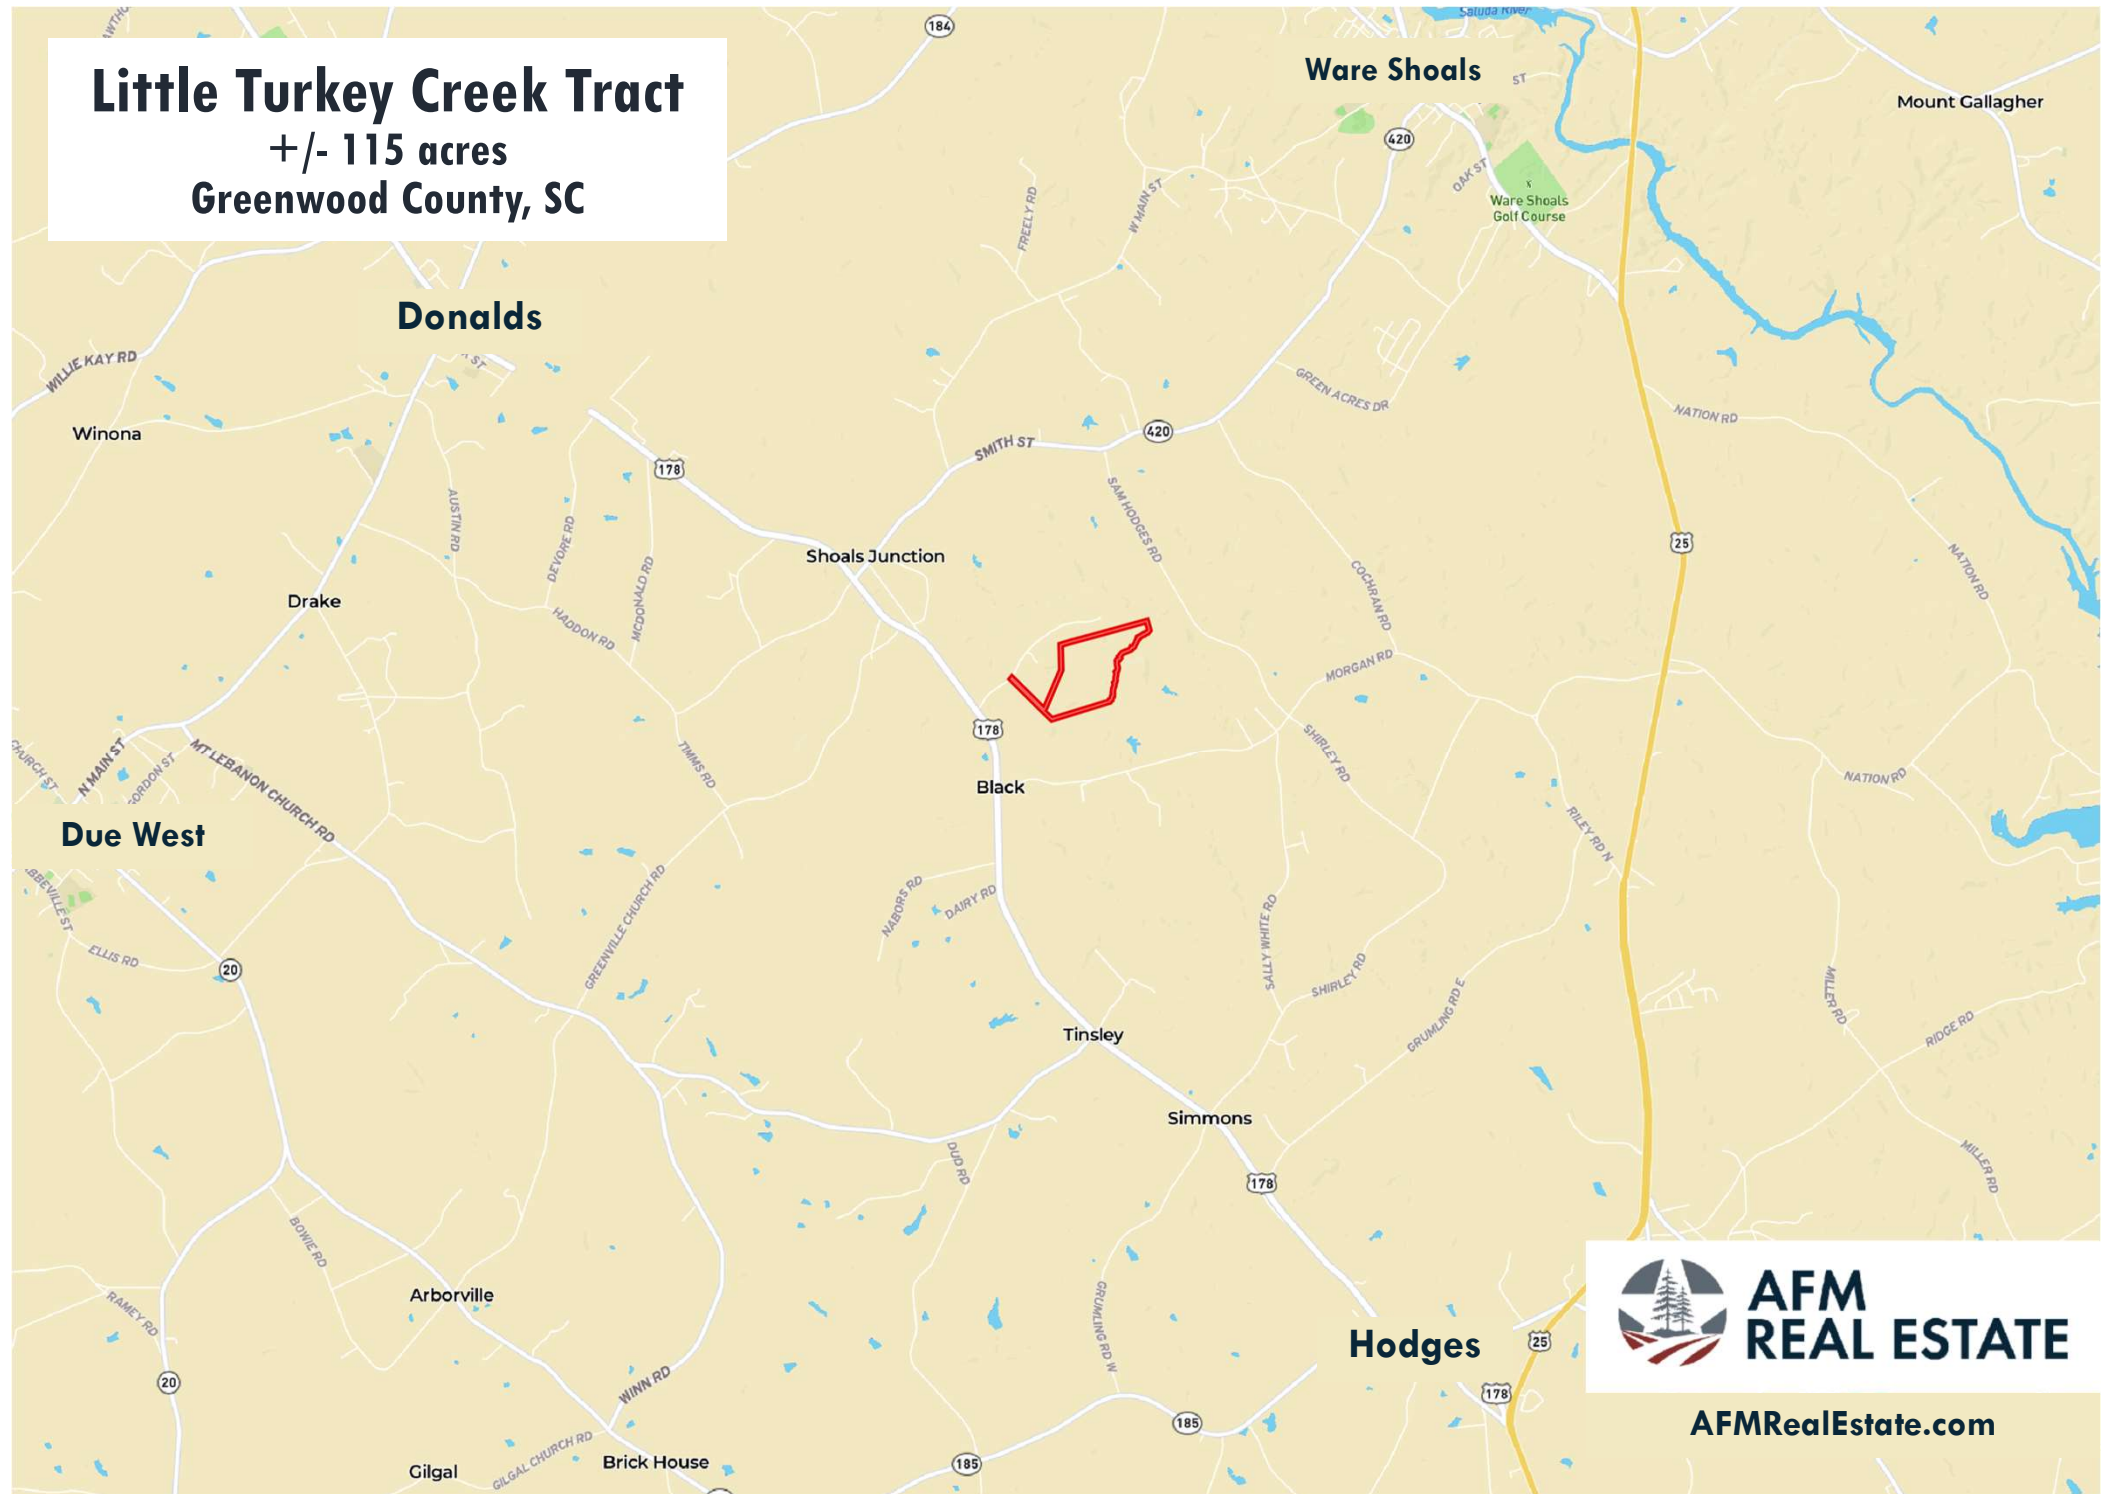

Little Turkey Creek Tract

+/- 115 acres
Greenwood County, SC

**AFM
REAL ESTATE**

AFMRealEstate.com