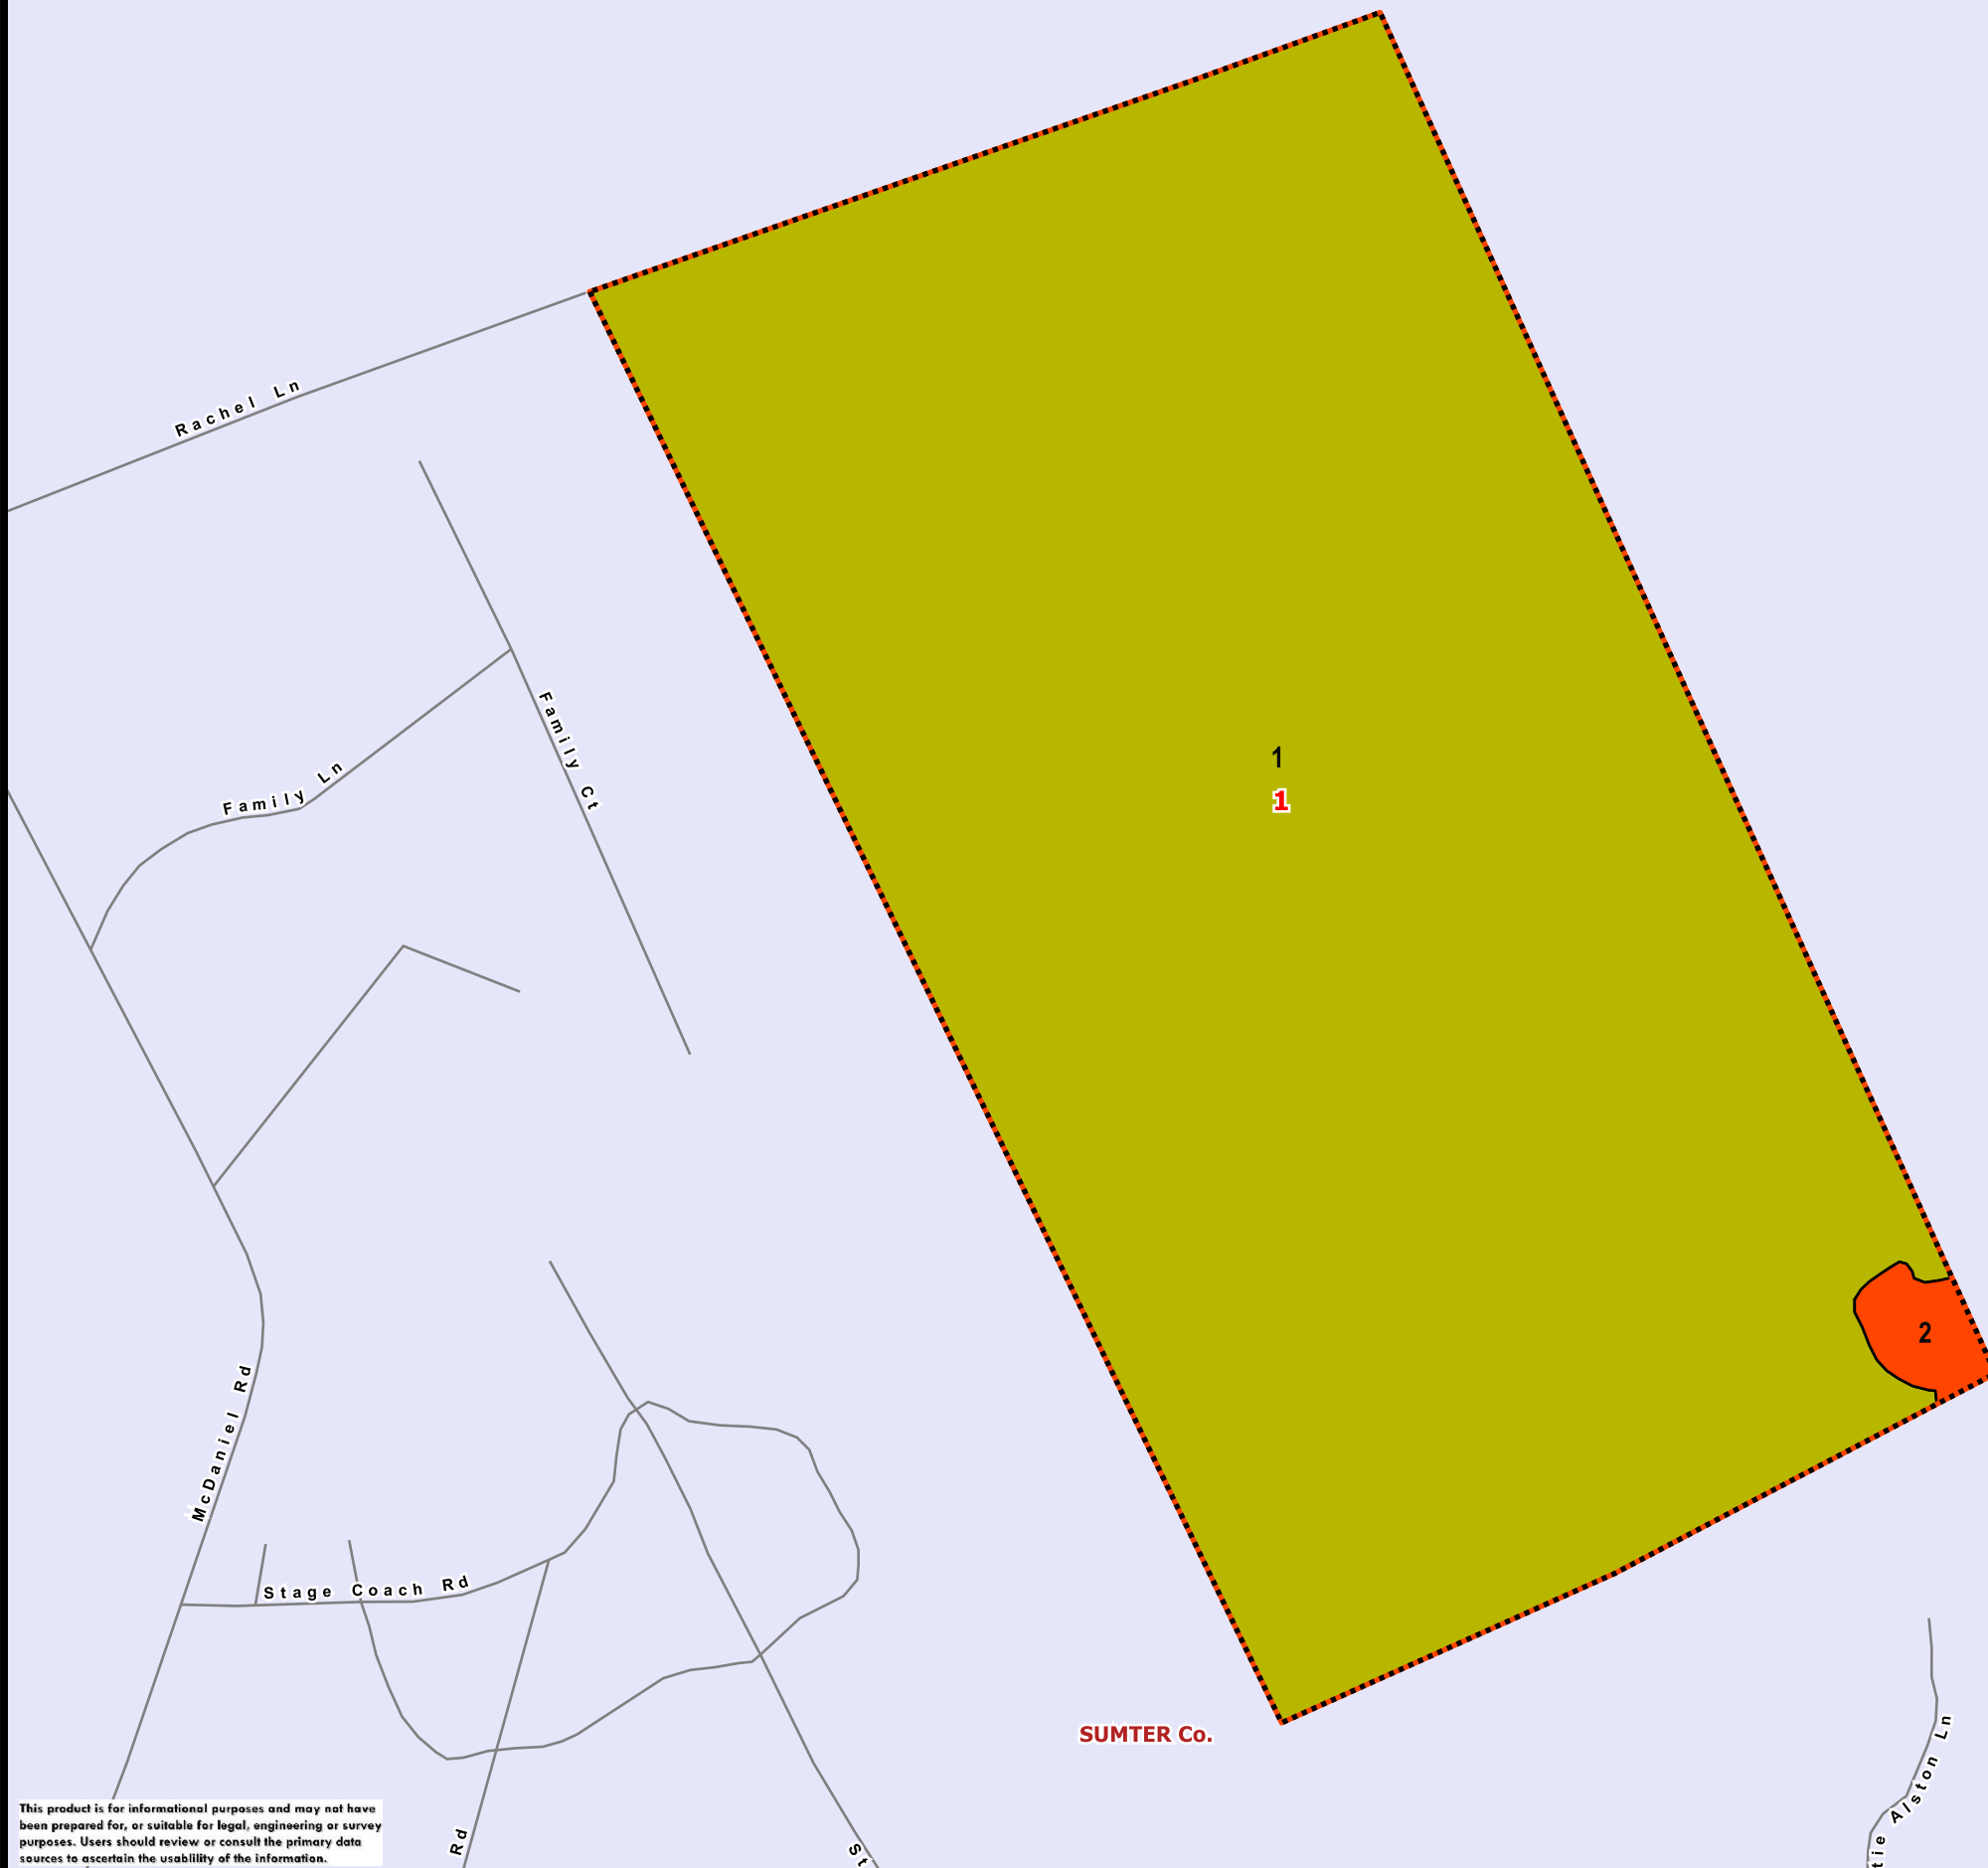

MC8983

COUNTY: SUMTER

STATE: SC

ACRES: 55.31

Map Scale 1 in :264 ft
Reference Scale 1:3168

AFM Real Estate
AFMRealEstate.com

- CUTOVER/SITEPREPARED - 54.78 ac.
- LOADING DOCK - 0.53 ac.

STAND	YEAR_EST	DOM_S_NAME	S_T_DESC	ACRES
1	2021	CUTOVER/SITEPREPARED	SITE PREPARED	54.78
2	0	LOADING DOCK	FIELD	0.53
TOTAL ACRES =				55.31