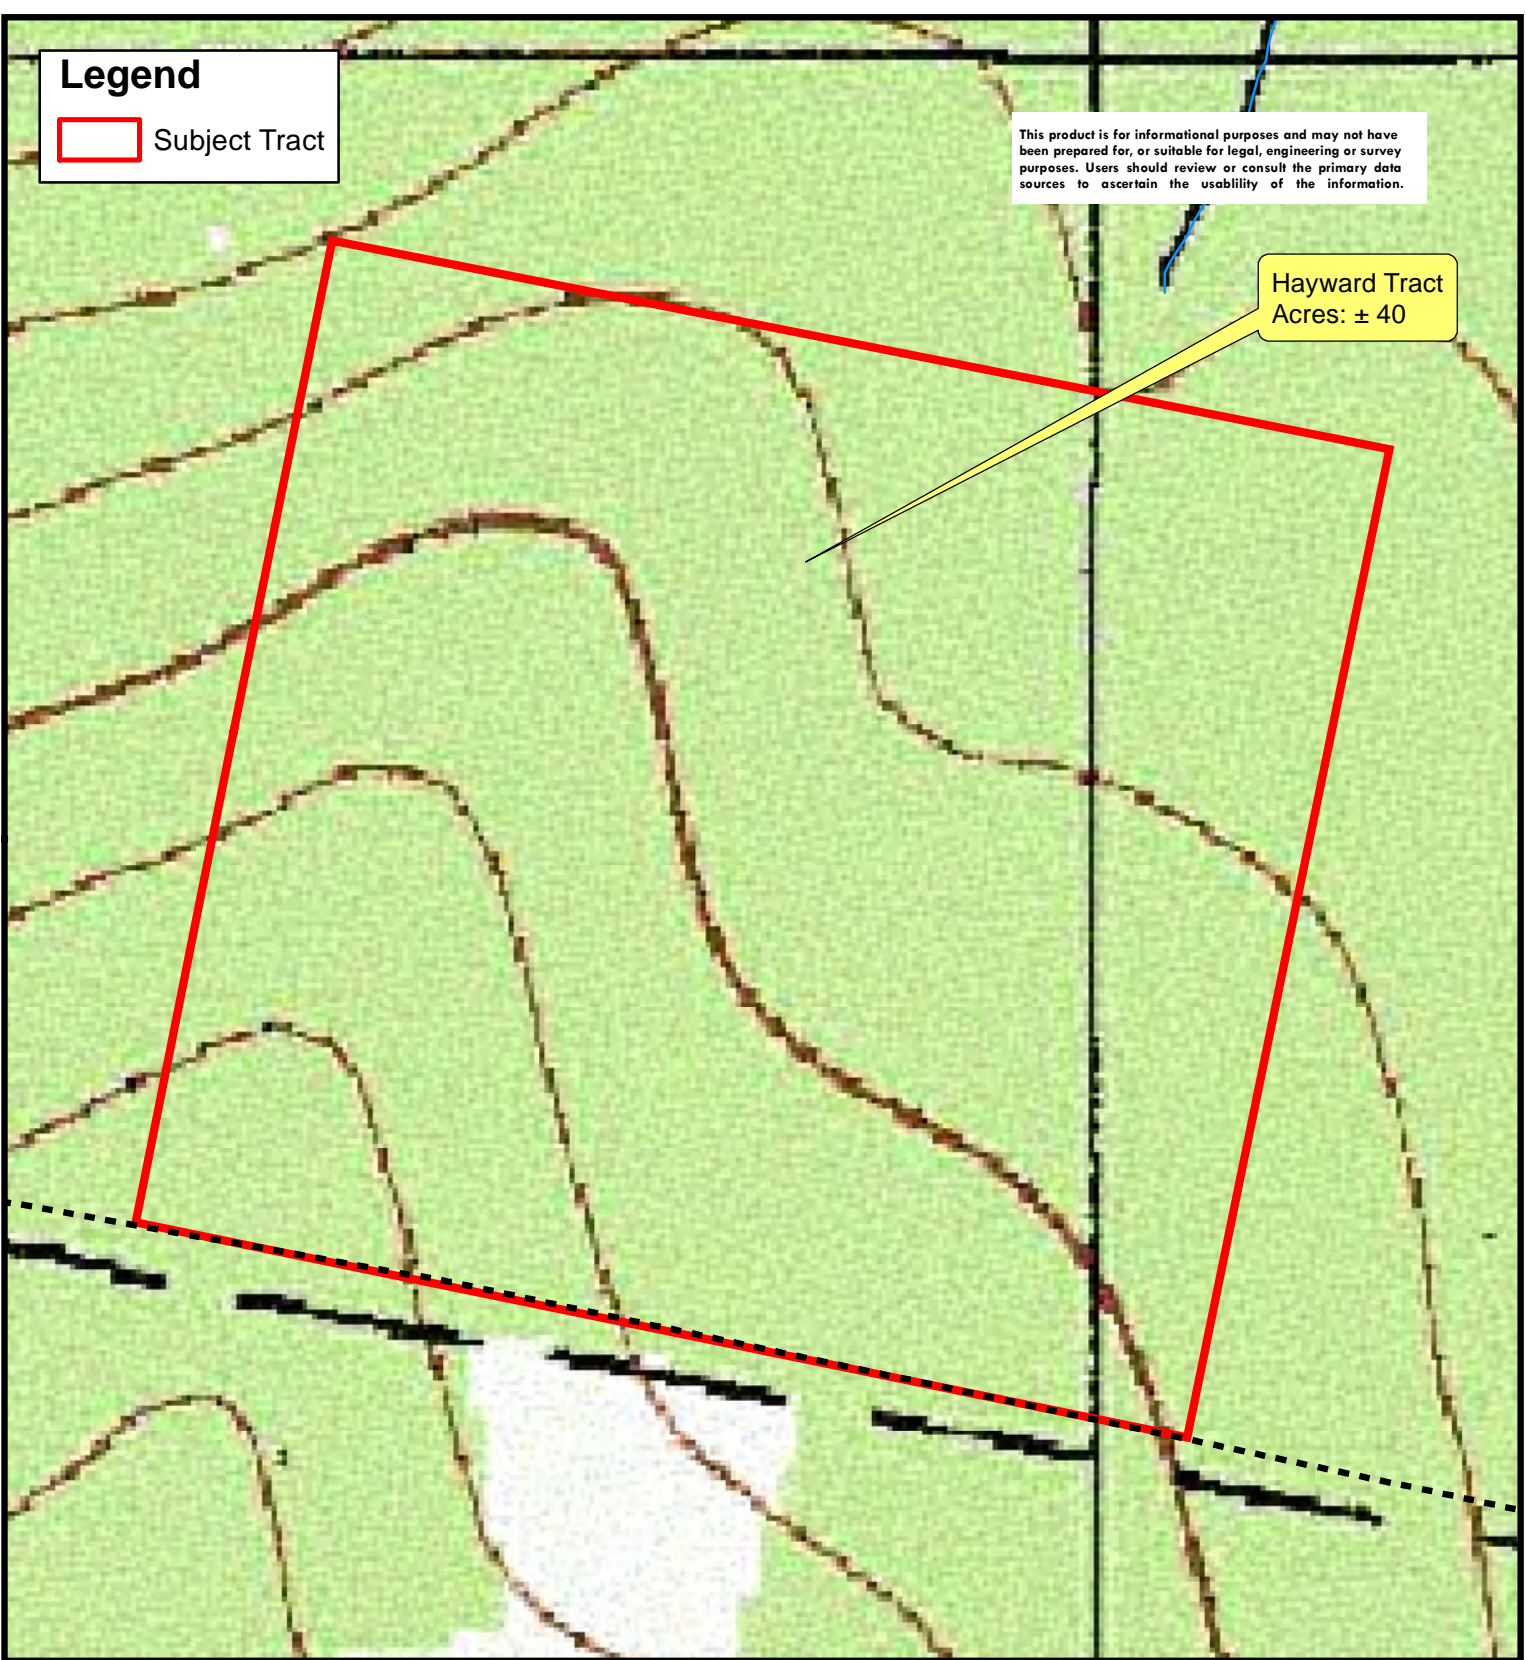

Legend

 Subject Tract

This product is for informational purposes and may not have been prepared for, or suitable for legal, engineering or survey purposes. Users should review or consult the primary data sources to ascertain the usability of the information.

Hayward Tract
Acres: ± 40

John Colannino — Broker

40 Champion Lane

Milford ME, 04461

Cell: (207) 266-7355

John.Colannino@afmforest.com

TRACT: HAYWARD

TOWN: Benton
COUNTY: Kennebec
STATE: Maine
GISACRES: ± 40