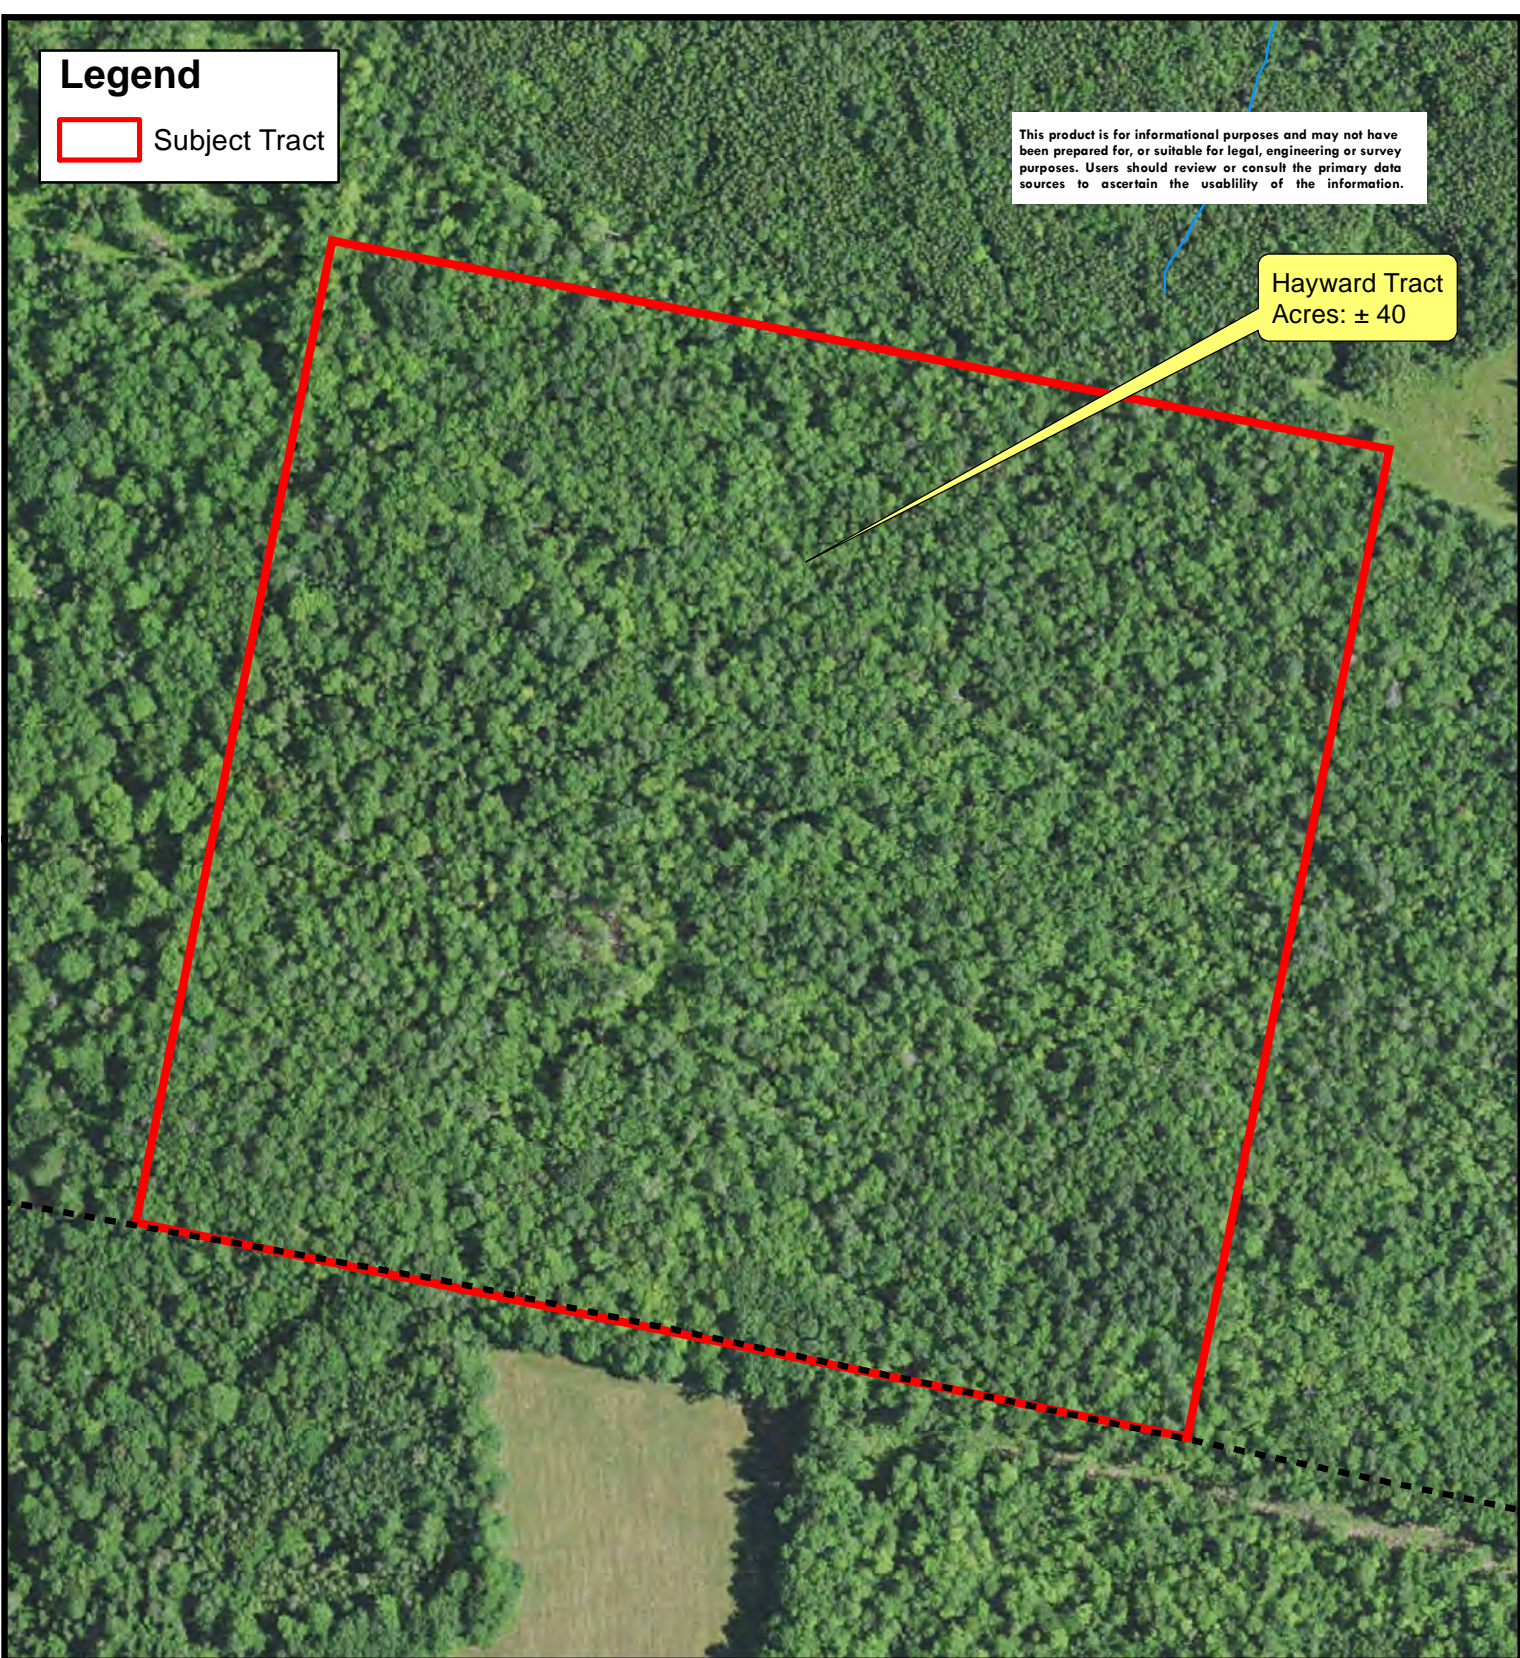

# Legend

 Subject Tract

This product is for informational purposes and may not have been prepared for, or suitable for legal, engineering or survey purposes. Users should review or consult the primary data sources to ascertain the usability of the information.

Hayward Tract  
Acres: ± 40

## TRACT: HAYWARD

TOWN: Benton  
COUNTY: Kennebec  
STATE: Maine  
GISACRES: ± 40

Dec. 14, 2021

American Forest Management, Inc.  
[www.americanforestmanagement.com](http://www.americanforestmanagement.com)