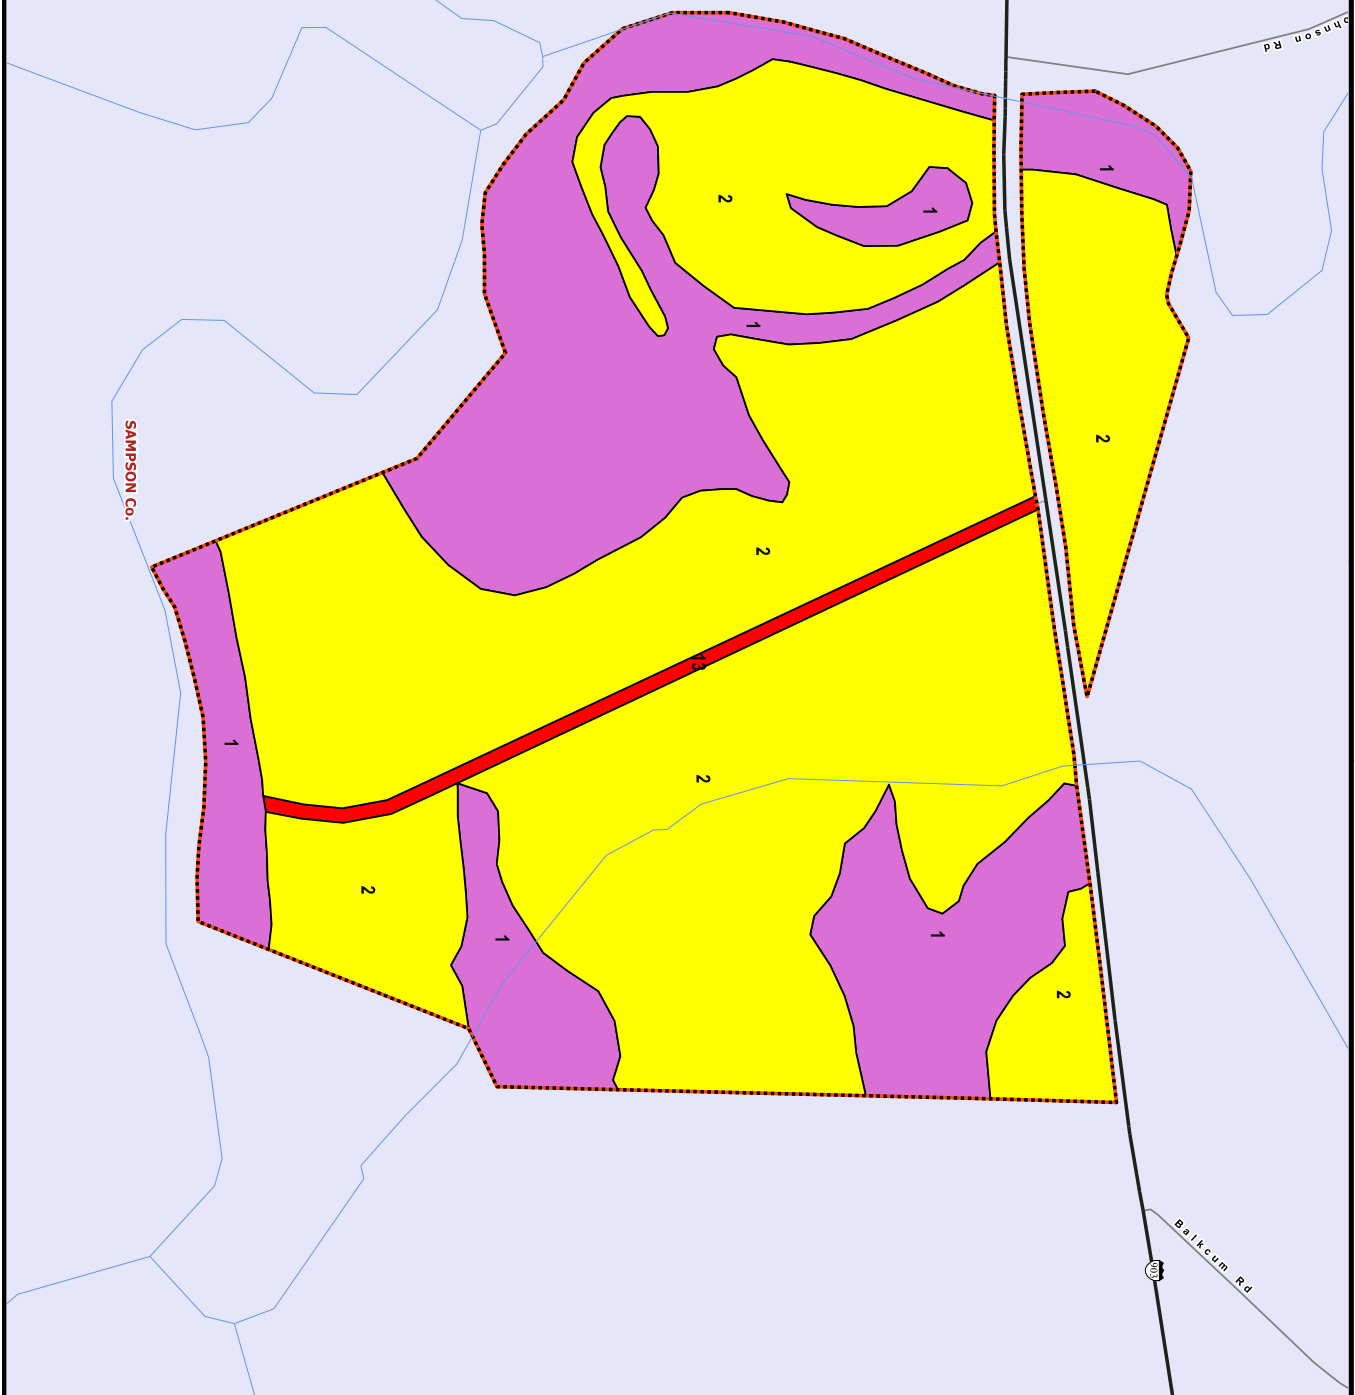

GEORGE THOMAS

COUNTY: SAMPSON

STATE: NC

ACRES: 177.1

Map Scale: 1 in = 396 ft
Reference Scale: 1:4222
AFM Real Estate
AFMRealEstate.com