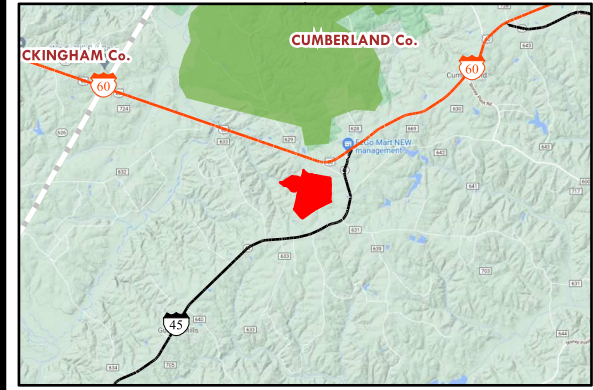

CU-931 BARNES-FRANK

COUNTY: CUMBERLAND
 STATE: VA
 ACRES: 234.3

Map Scale 1 in = 462 ft
 Reference Scale 1:5544

AFM Real Estate
 AFMRealEstate.com

 HARDWOOD - 58.84 ac.
 LOBLOLLY PINE - 175.46 ac.

STAND	YEAR_EST	ORIGIN	DOM_S_NAME	S_T_DESC	ACRES
1	2019	PLANTED	LOBLOLLY PINE	UPLAND RIDGE	175.46
8	1960	NATURAL	HARDWOOD	BOTTOMLAND	58.84
TOTAL ACRES =					234.3