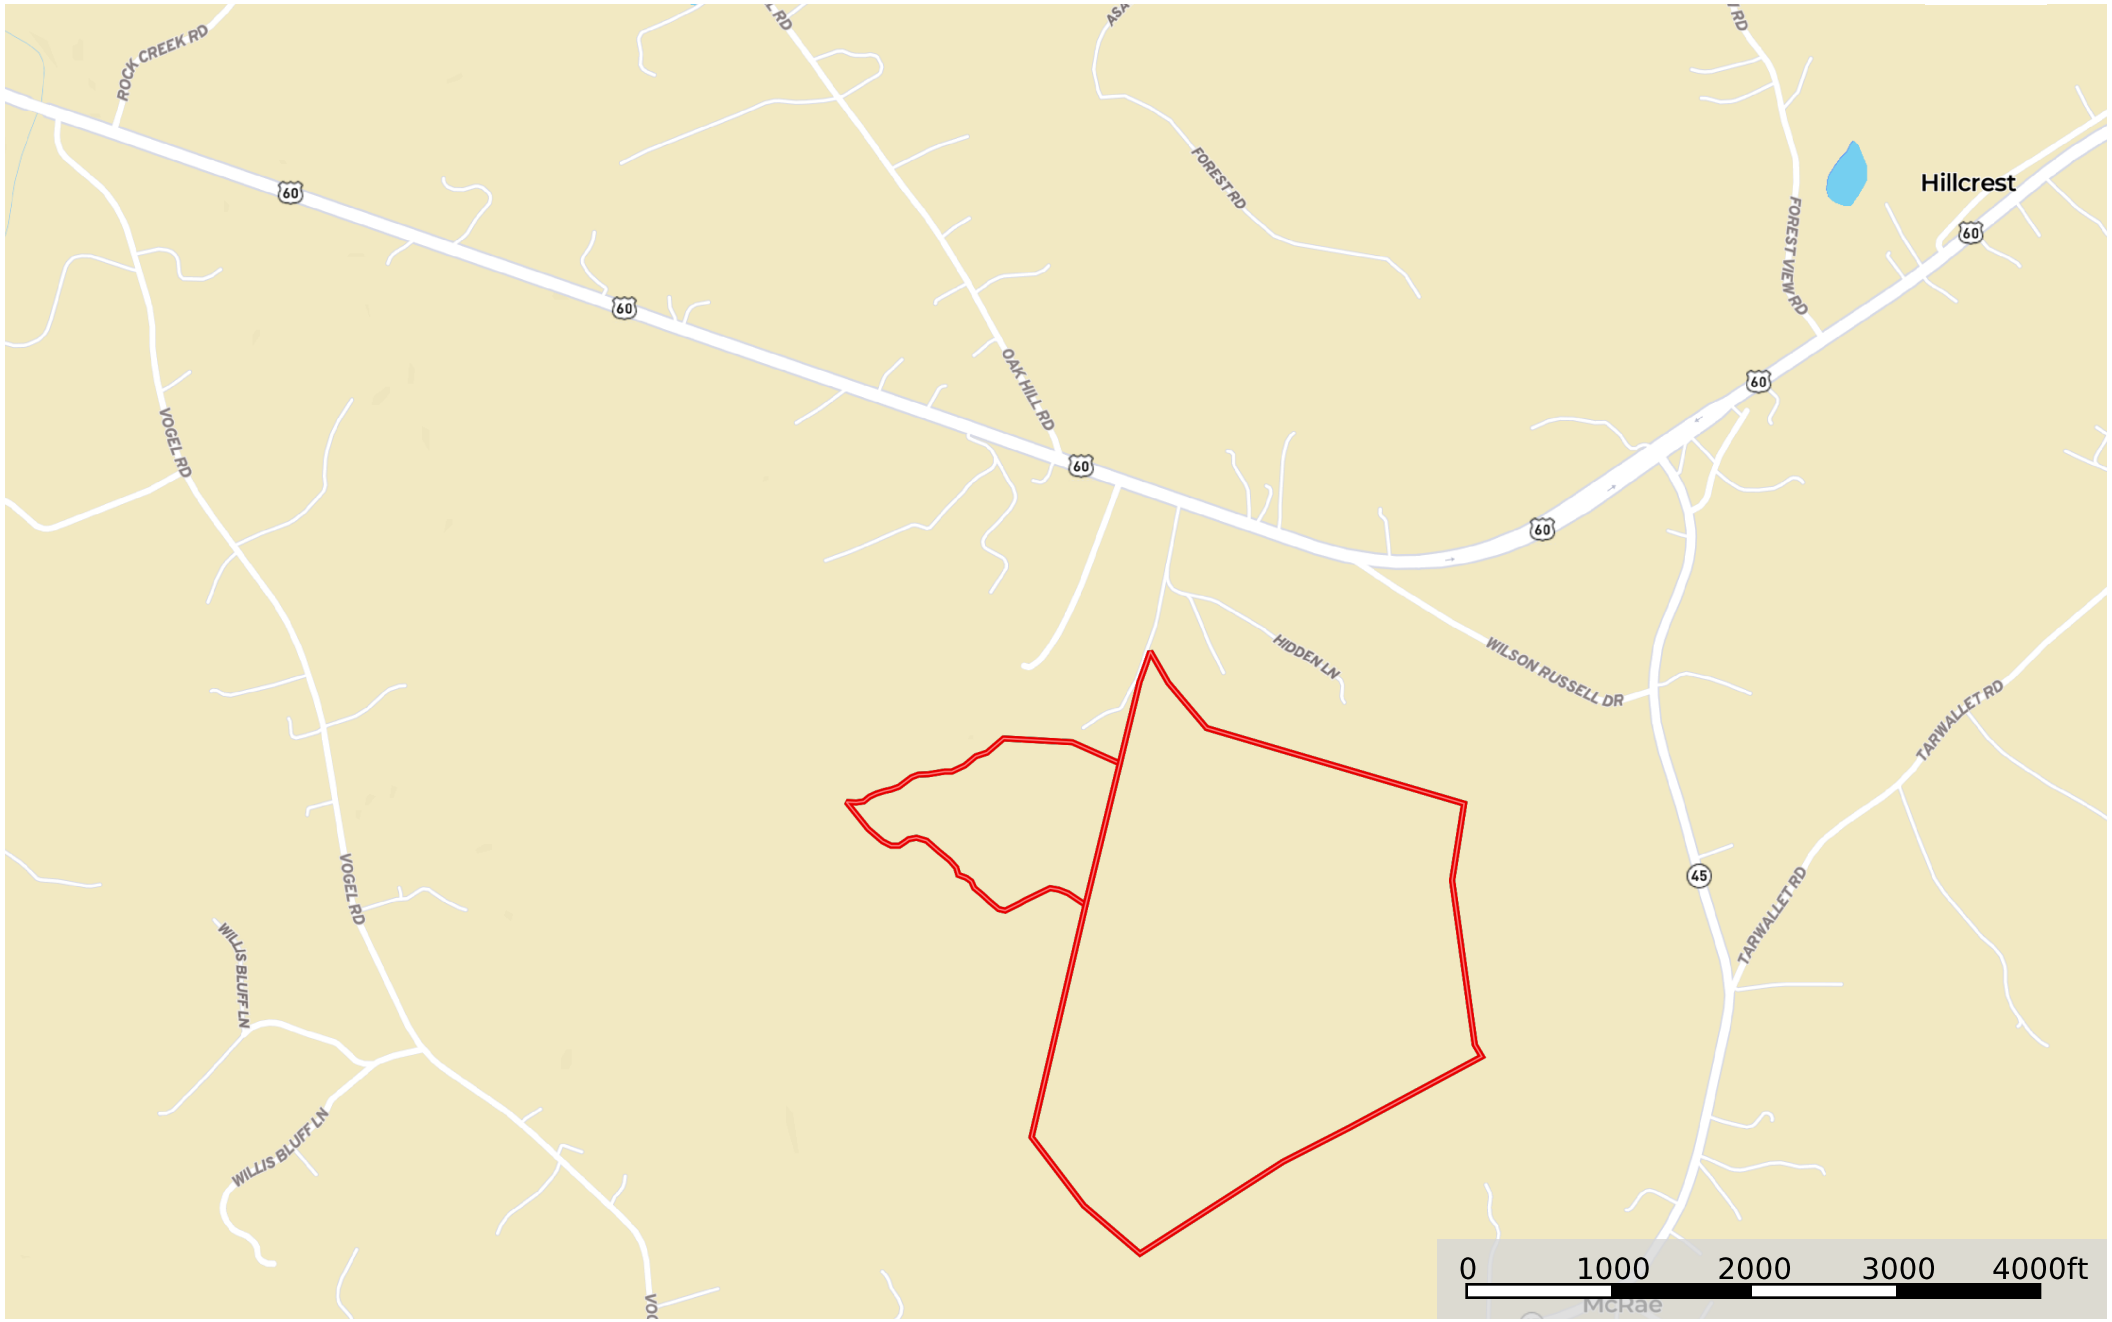

Barnes Frank Tract

Cumberland County, Virginia, 231 AC +/-

 Boundary