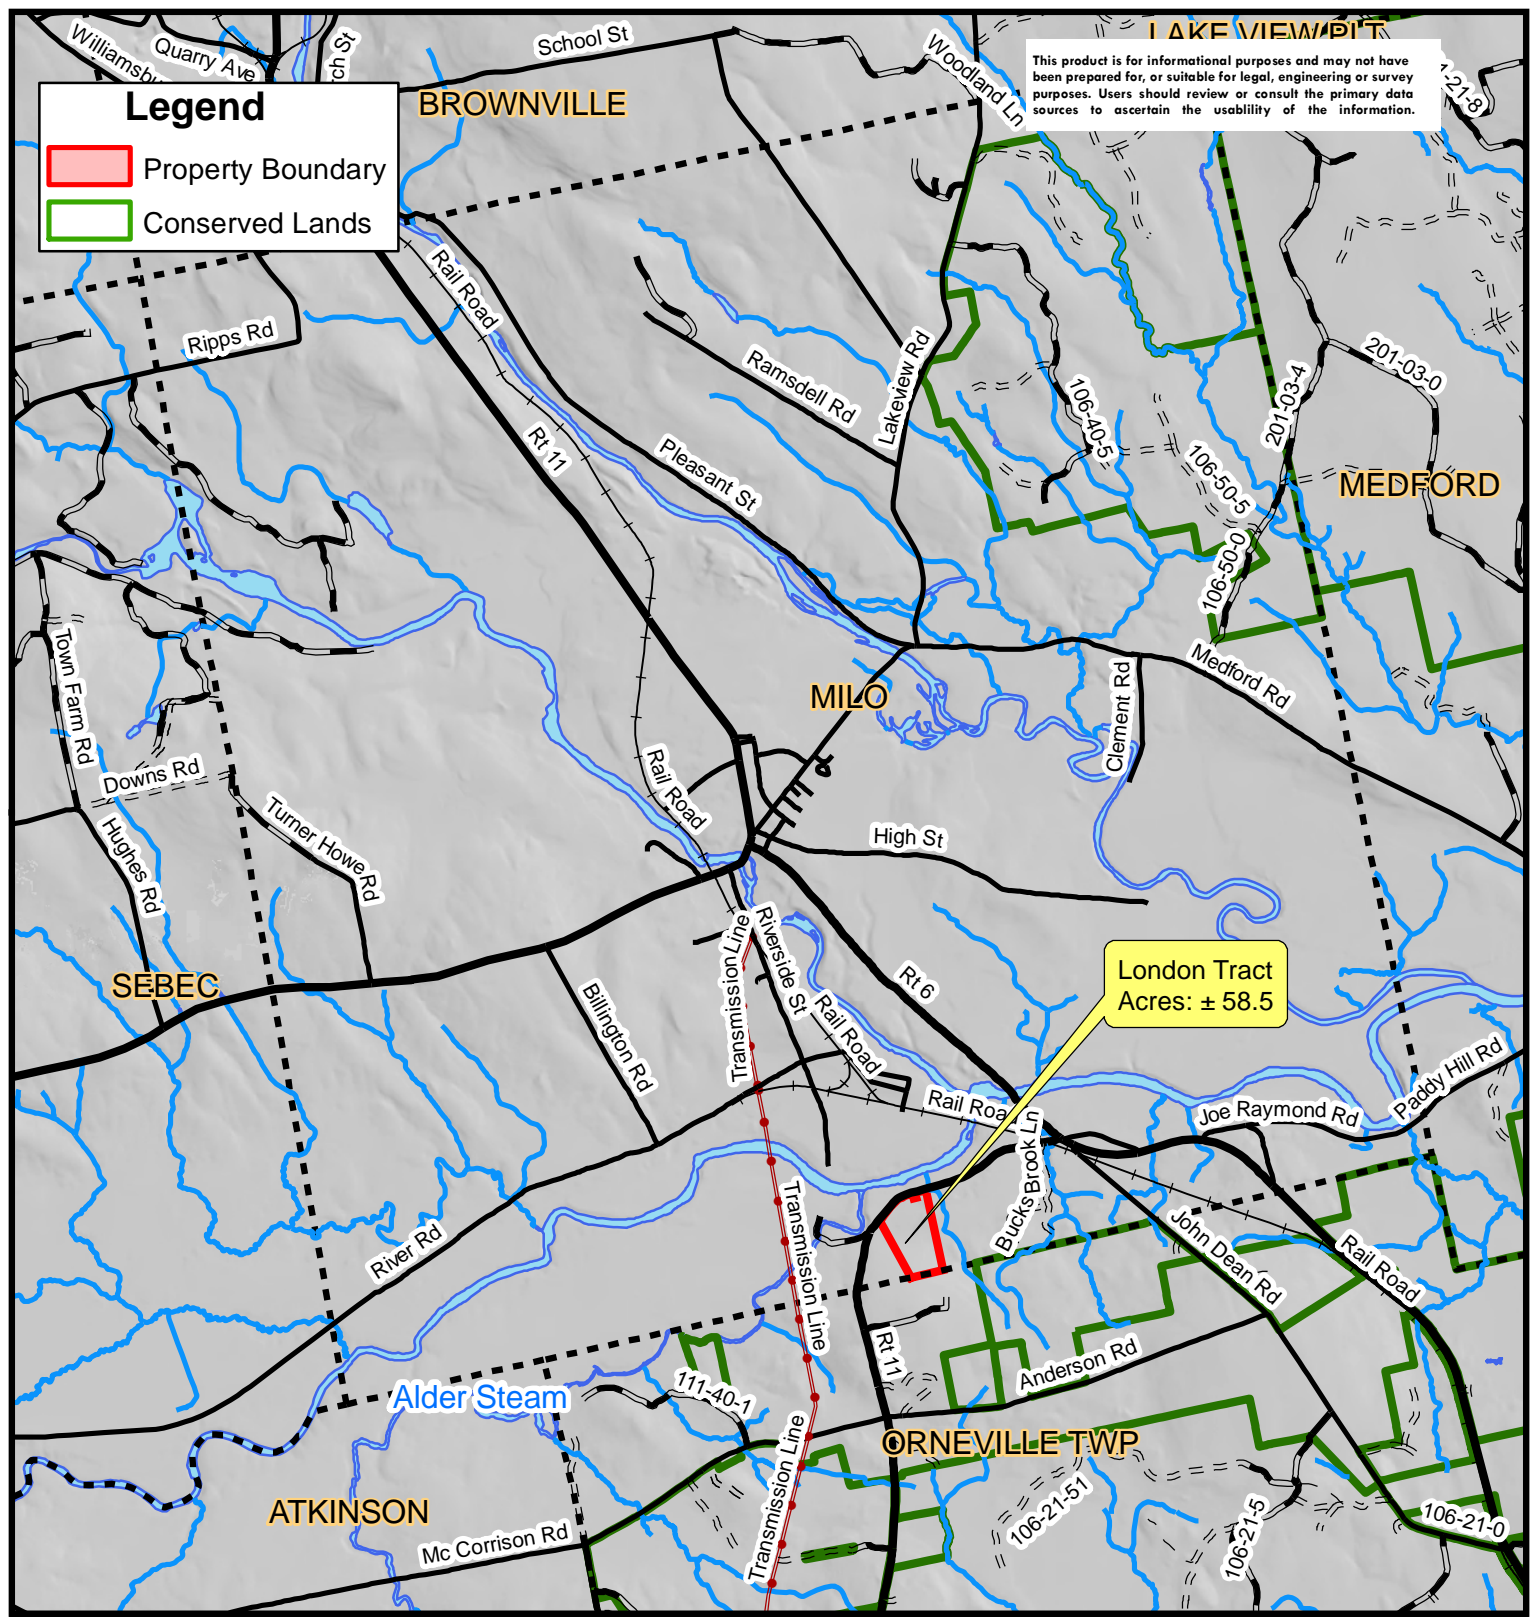

LAKEVIEW DISTRICT
 This product is for informational purposes and may not have been prepared for, or suitable for legal, engineering or survey purposes. Users should review or consult the primary data sources to ascertain the usability of the information.

Legend

-  Property Boundary
-  Conserved Lands

London Tract
 Acres: ± 58.5

John Colannino — Broker
 40 Champion Lane
 Milford ME, 04461
 Cell: (207) 266-7355

John.Colannino@afmforest.com

TRACT: LONDON

TOWN: Milo
 COUNTY: Piscataquis
 STATE: Maine
 GISACRES: ± 58.8