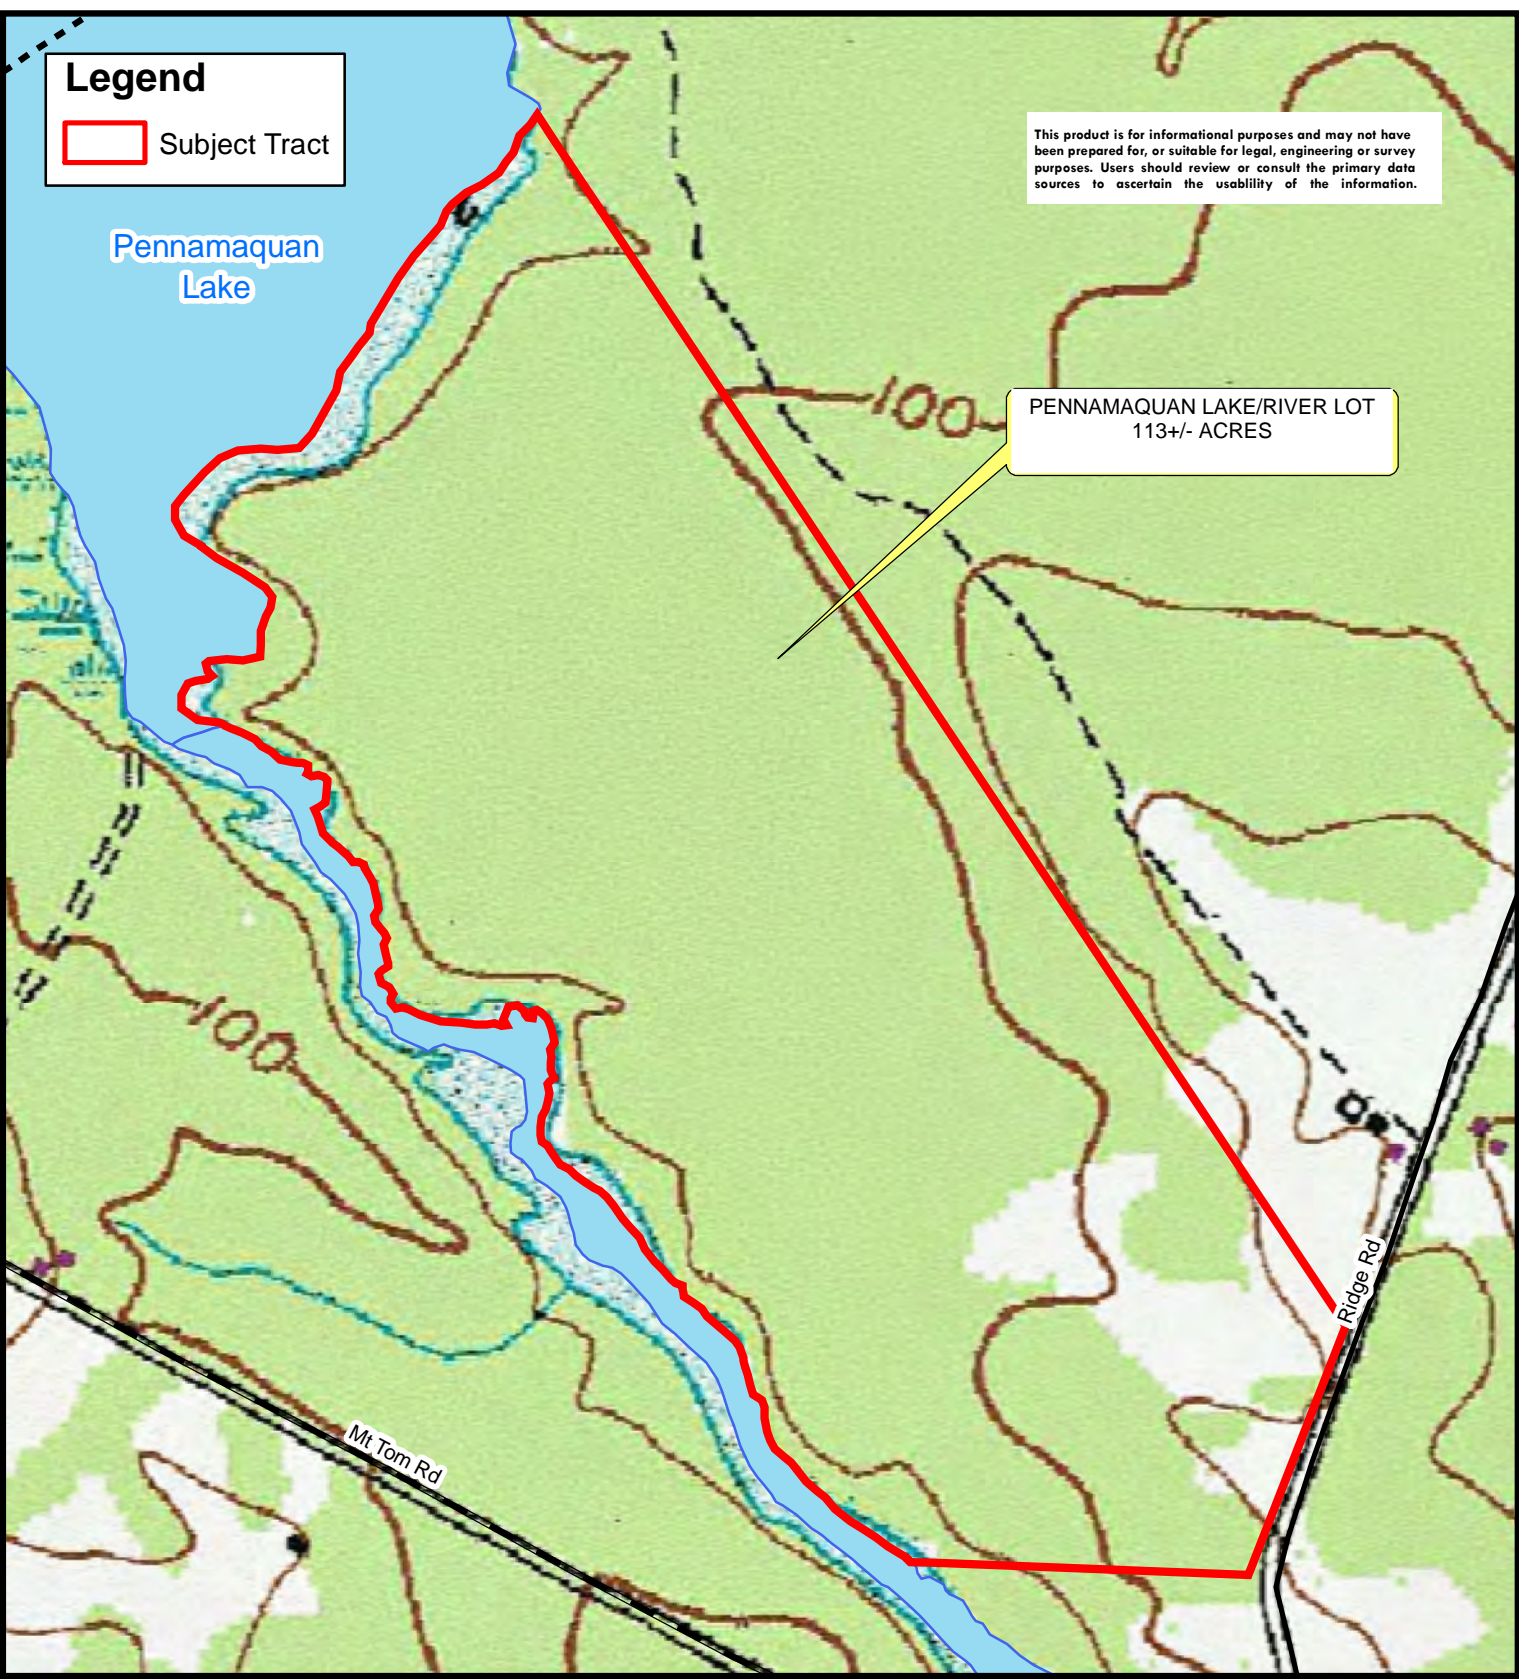

Legend

 Subject Tract

This product is for informational purposes and may not have been prepared for, or suitable for legal, engineering or survey purposes. Users should review or consult the primary data sources to ascertain the usability of the information.

PENNAMAQUAN LAKE/RIVER LOT
113+/- ACRES

**AFM
REAL ESTATE**

John Colannino — Broker
40 Champion Lane
Milford ME, 04461
Cell: (207) 266-7355

John.Colannino@afmforest.com

TRACT:
PENNAMAQUAN LAKE/RIVER

TOWN: Penbroke
COUNTY: Washington
STATE: Maine
GISACRES: ± 113