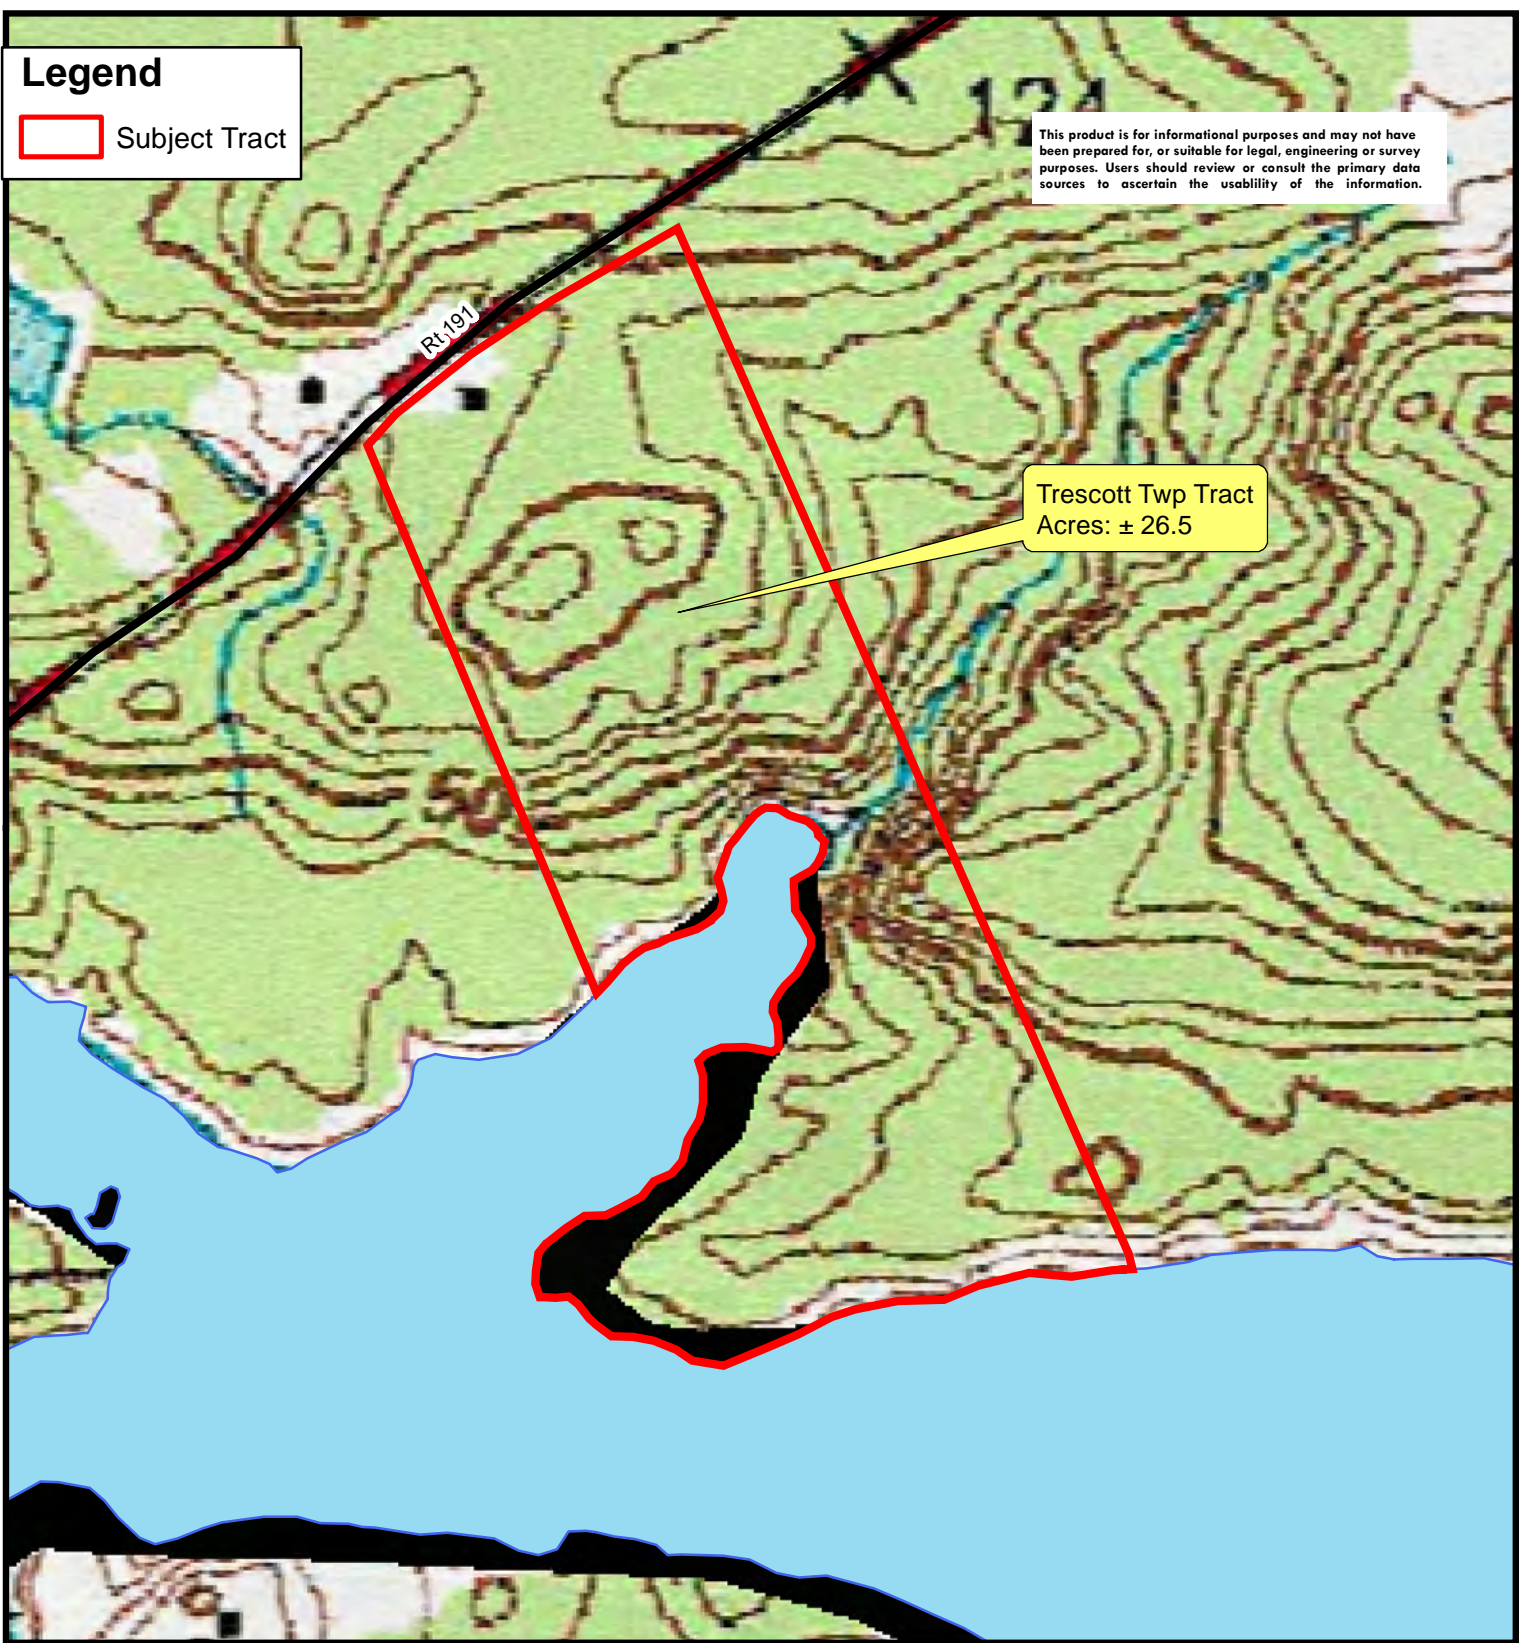

Legend

 Subject Tract

This product is for informational purposes and may not have been prepared for, or suitable for legal, engineering or survey purposes. Users should review or consult the primary data sources to ascertain the usability of the information.

TRACT: TRESSCOTT TWP

TOWN: Trescott Twp

COUNTY: Washington

STATE: Maine

GISACRES: ± 26.5

Aug. 31, 2021

American Forest Management, Inc.
www.americanforestmanagement.com