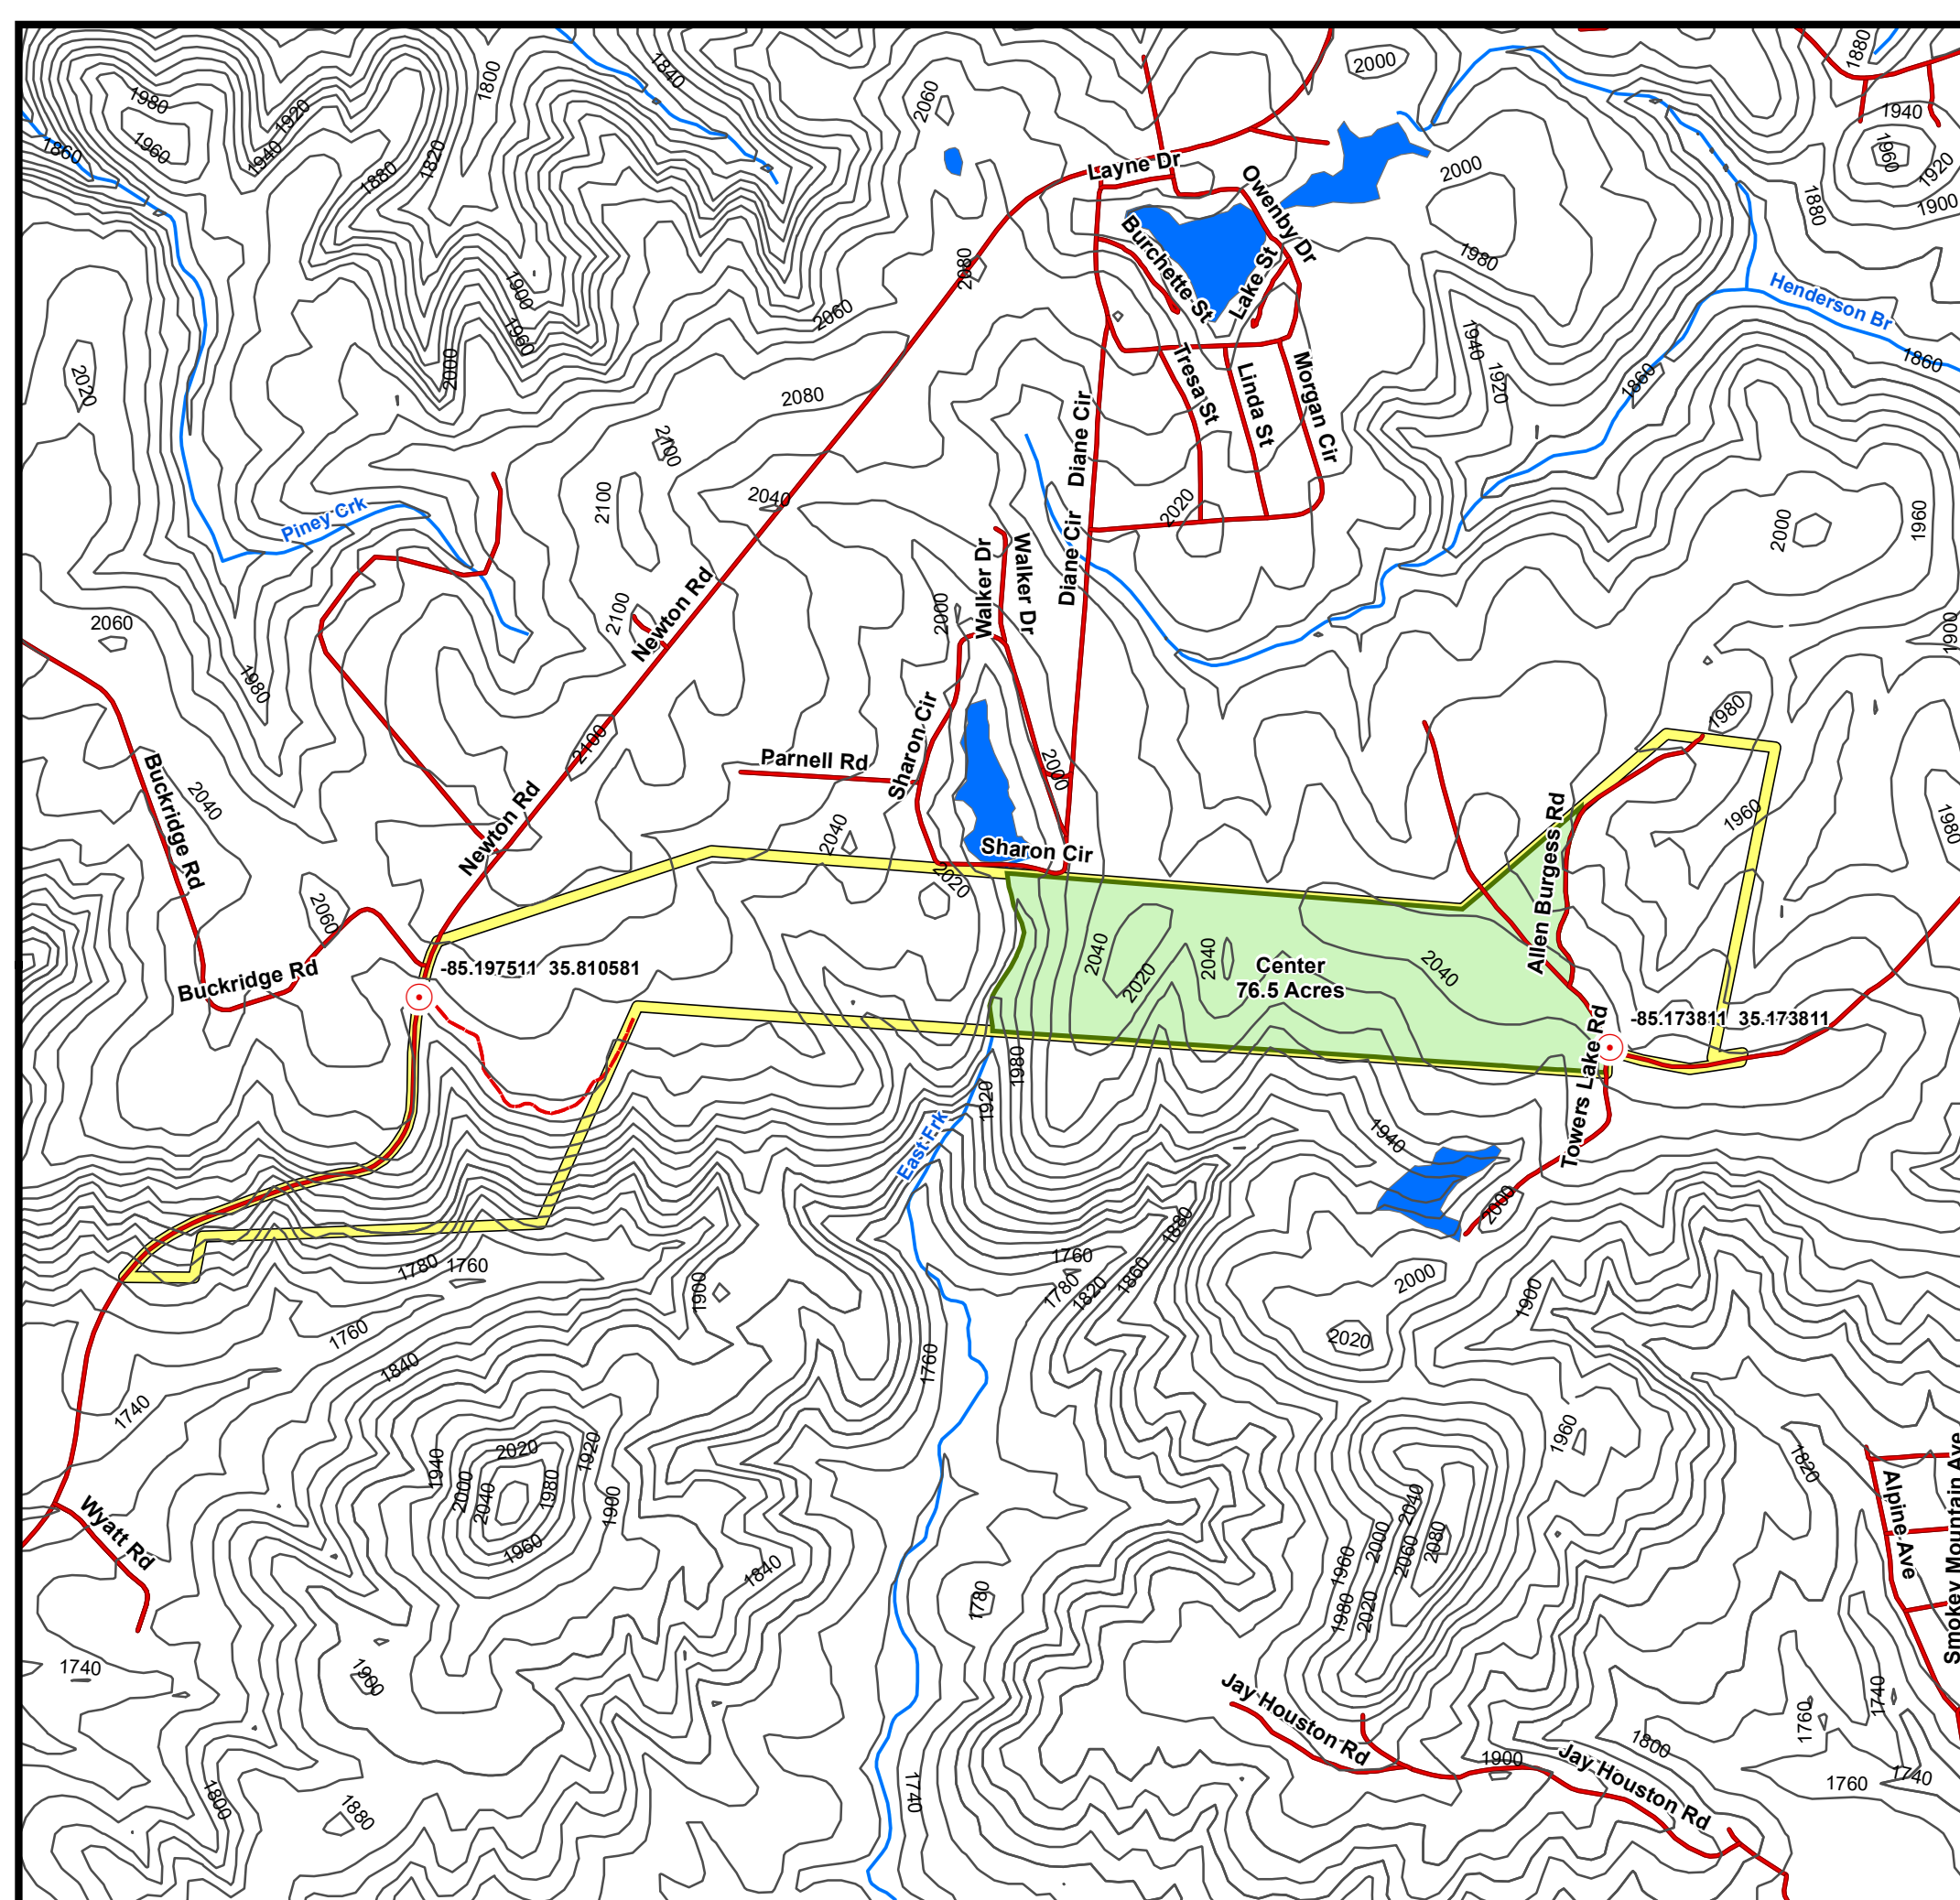

Property: Sequatchie, LLC
County, State: Cumberland, TN
Tract: 1019 CENTER
Acres (+/-): 76.5

Legend

- GPS Coordinates
- Topo- 20 Ft.
- Woods Road
- 1019_Center
- SEQ_1019_Pipestem
- Lakes/Ponds
- Rivers/Creeks
- Roads