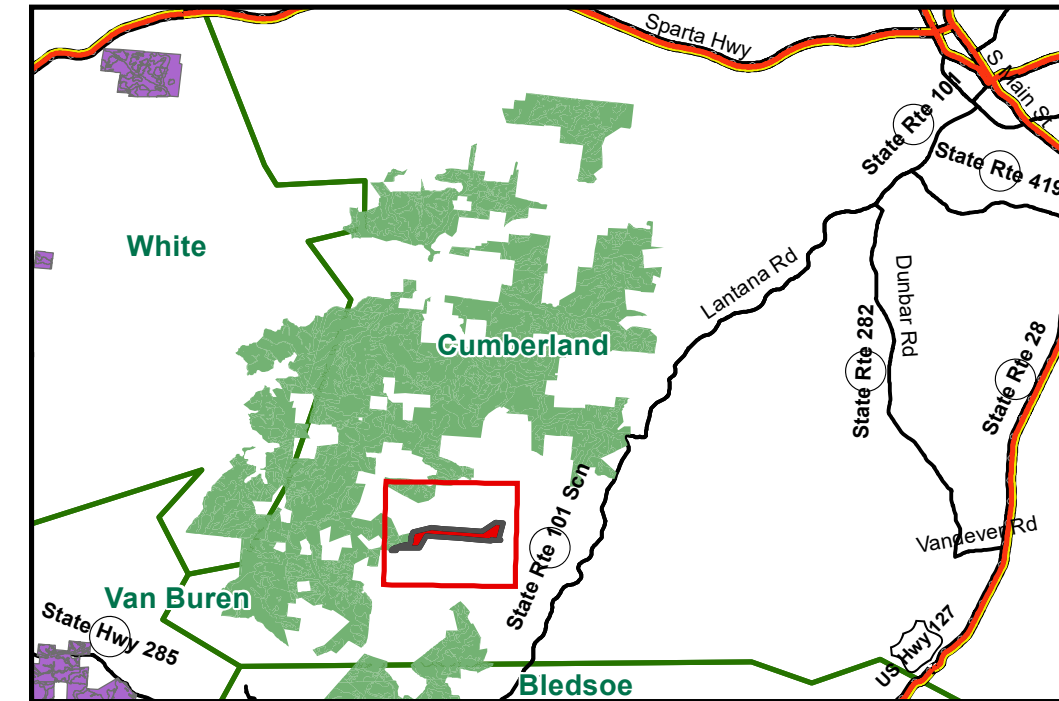

Property: Sequatchie, LLC
County, State: Cumberland, TN
Tract: 1019 CENTER
Acres (+/-): 76.5

Legend

- GPS Coordinates
- Topo- 20 Ft.
- Woods Road
- 1019_Center
- SEQ_1019_Pipestem
- Lakes/Ponds
- Rivers/Creeks
- Roads