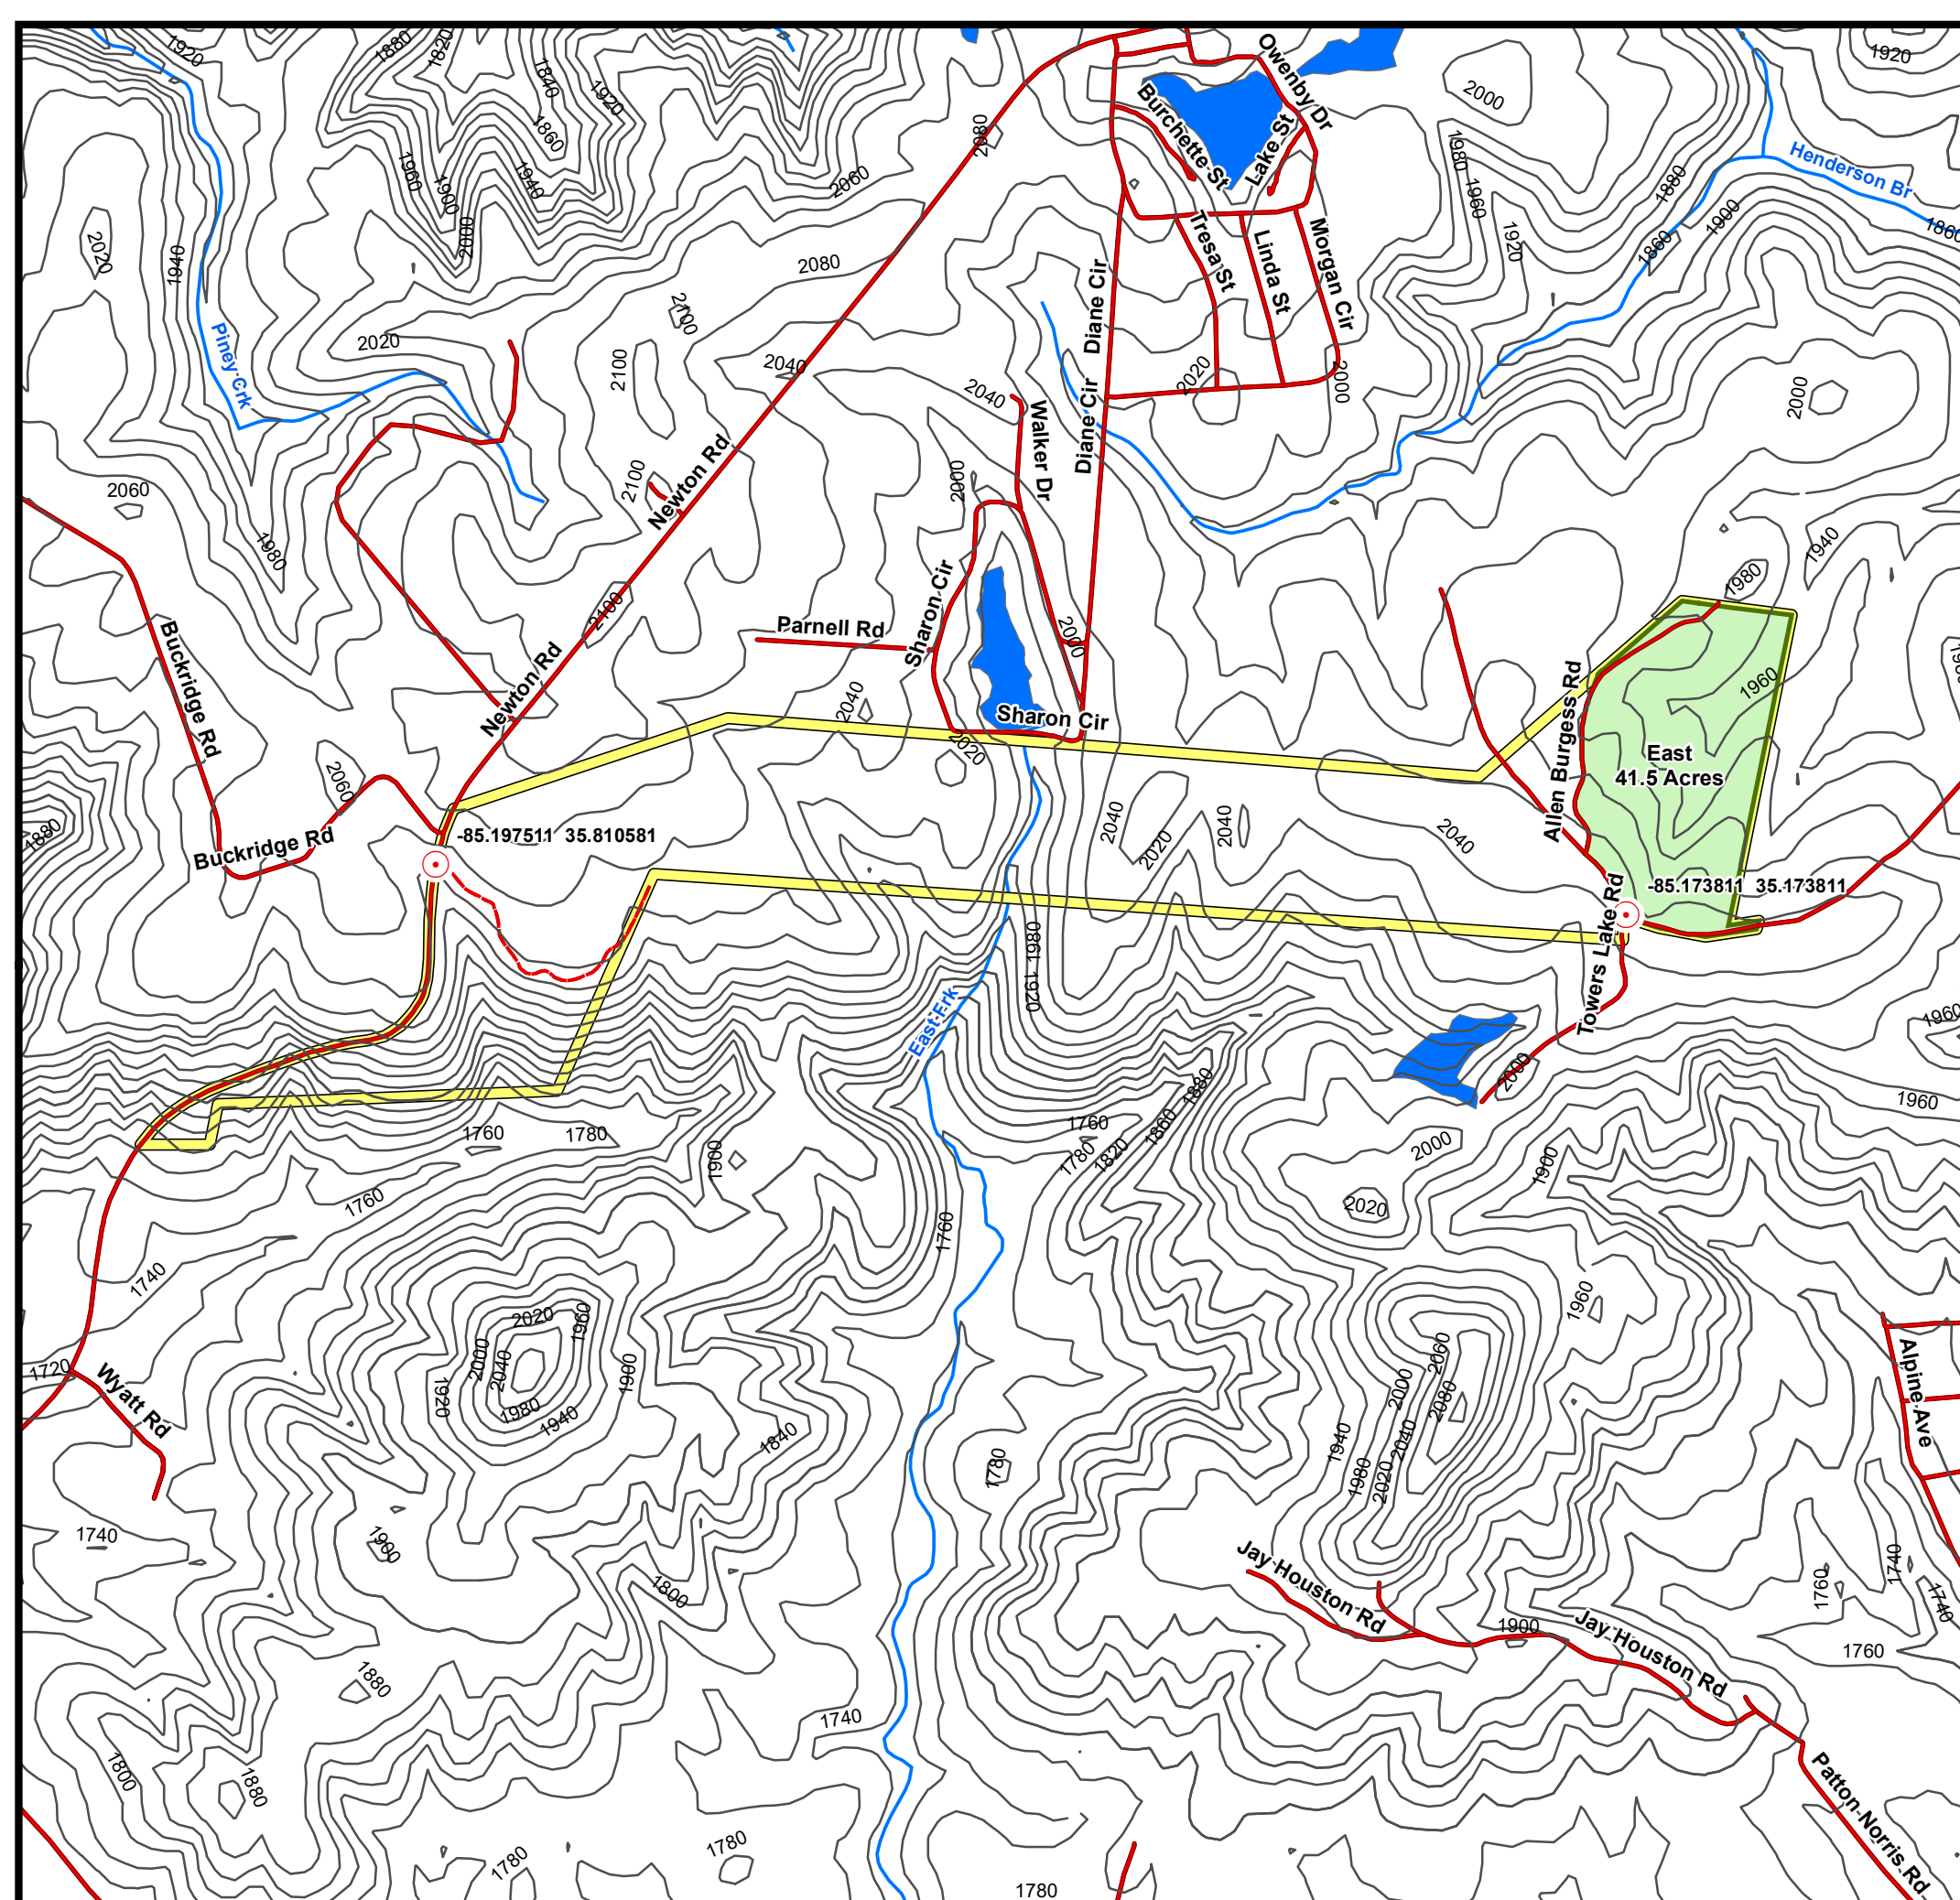

Property: Sequatchie, LLC  
County, State: Cumberland, TN  
Tract: 1019 EAST  
Acres (+/-): 41.5

### Legend

- GPS Coordinates
- Topo- 20 Ft.
- Woods Road
- 1019 East
- SEQ\_1019\_Pipestem
- Lakes/Ponds
- Rivers/Creeks
- Roads