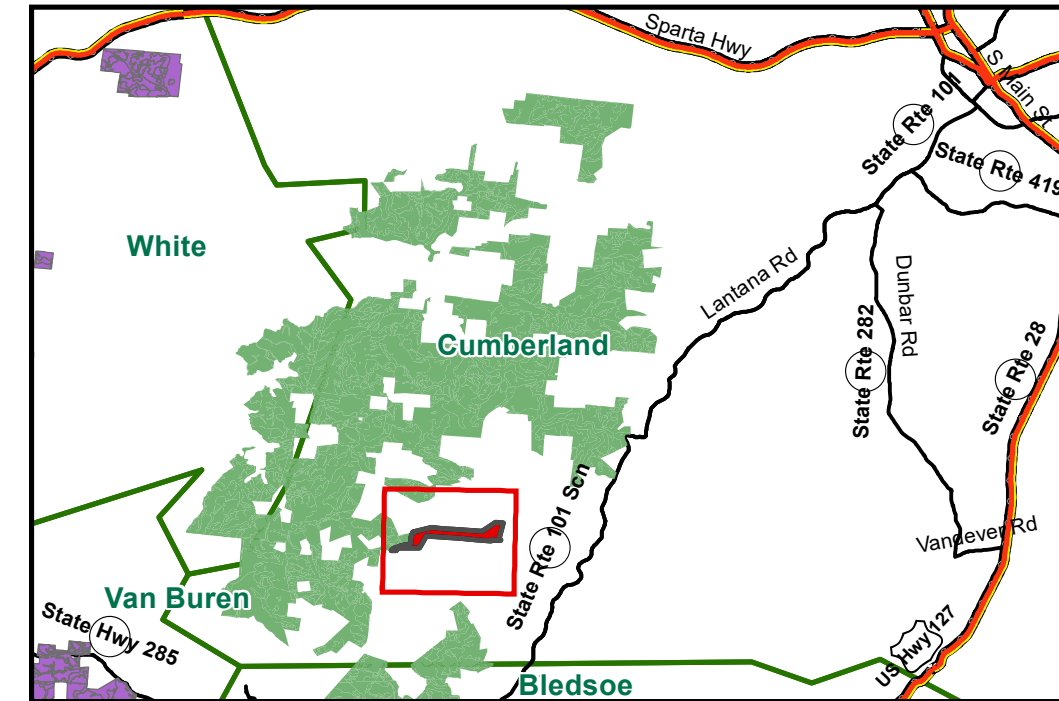

Property: Sequatchie, LLC  
County, State: Cumberland, TN  
Tract: 1019 EAST  
Acres (+/-): 41.5

### Legend

- GPS Coordinates
- Topo- 20 Ft.
- Woods Road
- 1019 East
- SEQ\_1019\_Pipestem
- Lakes/Ponds
- Rivers/Creeks
- Roads