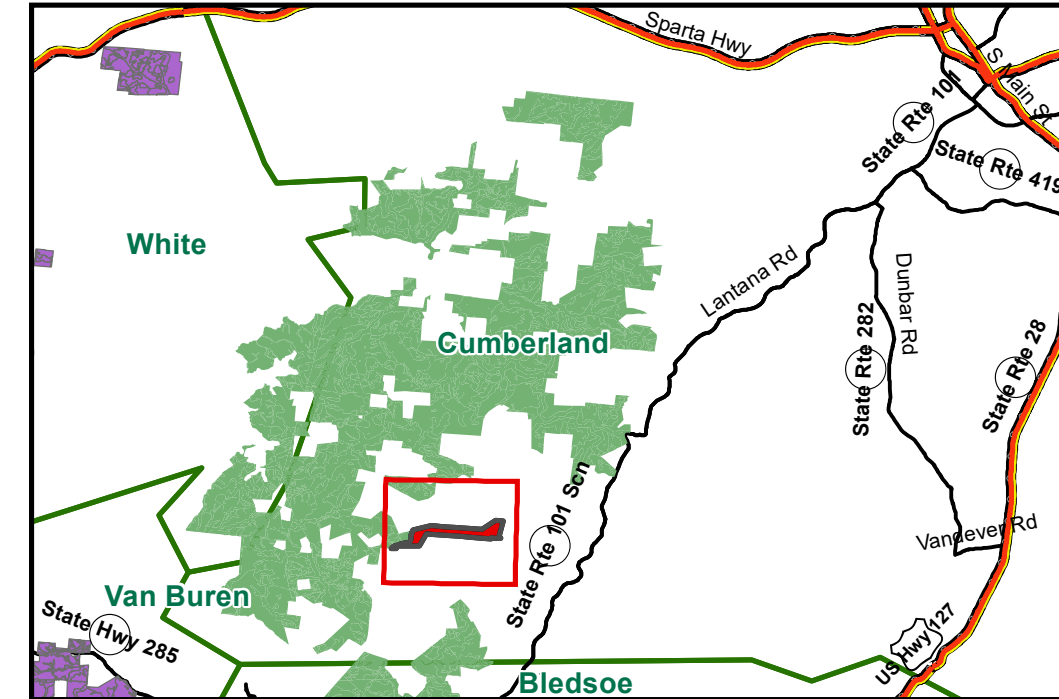

Property: Sequatchie, LLC  
 County, State: Cumberland, TN  
 Tract: 1019 WEST  
 Acres (+/-):105

**Legend**

- GPS Coordinates
- Topo- 20 Ft.
- Woods Road
- 1019\_West
- SEQ\_1019\_Pipestem
- Lakes/Ponds
- Rivers/Creeks
- Roads