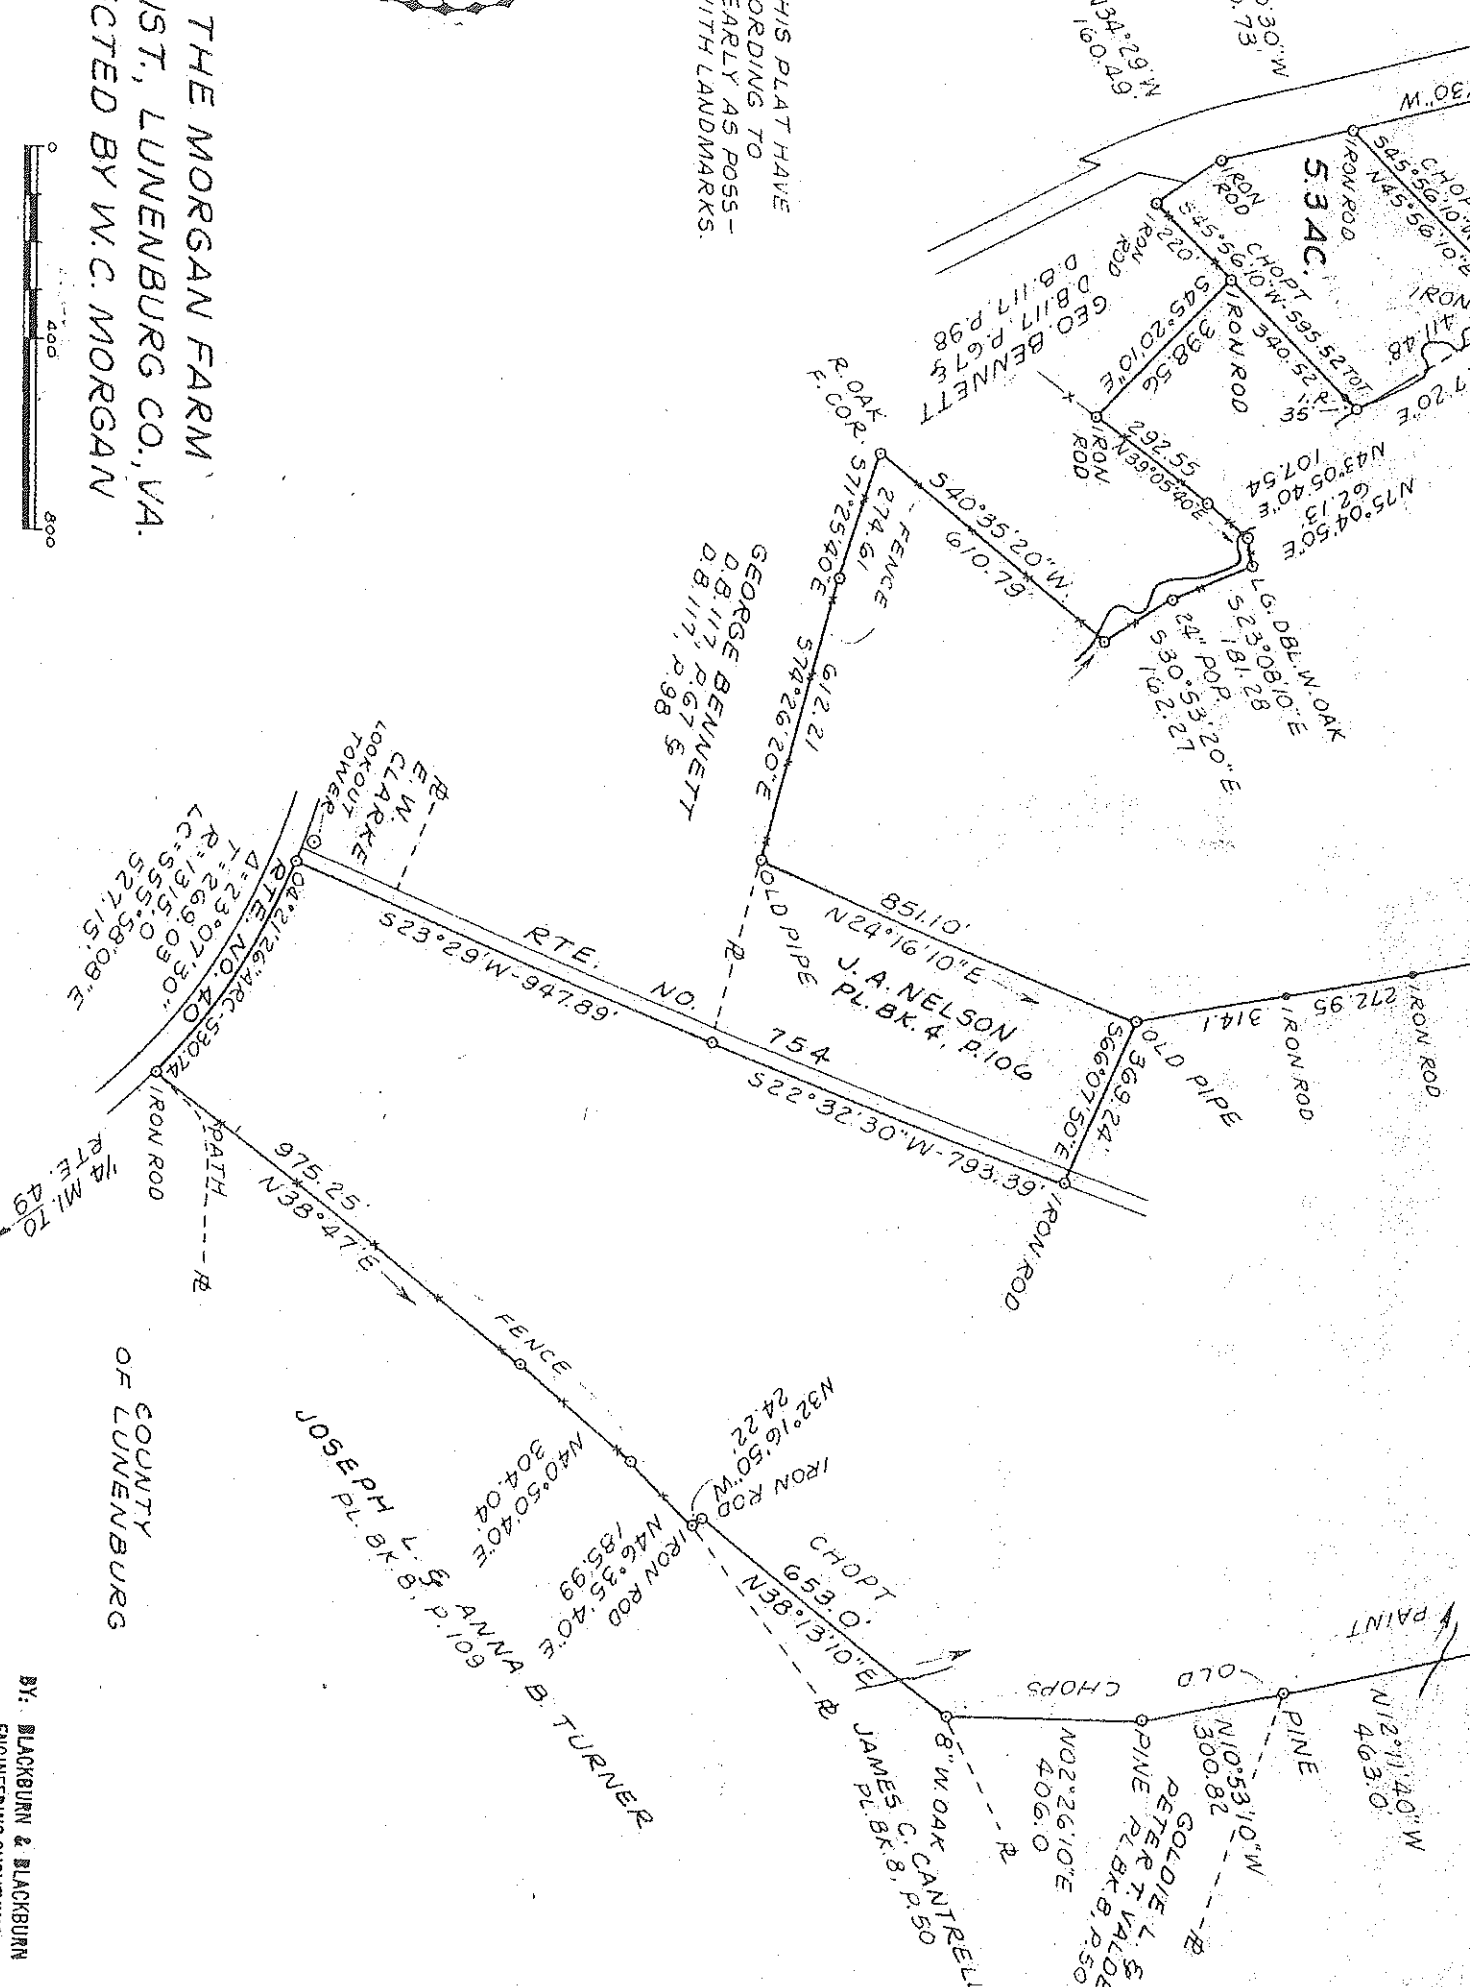

COUCHES CREEK

J. RAY HOLDER

86.0 AC.

111.55 AC.
MORGAN

THE MORGAN FARM
1ST, LUNENBURG CO., VA.
CREATED BY W.C. MORGAN

HIS PLAT HAVE
ORDERING TO
EARLY AS POSS -
WITH LANDMARKS.

TOTAL - 207.25 AC.

MAG. NORTH FROM
HIGHWAY PLANS

BY: BLACKBURN & BLACKBURN
ENGINEERING-SURVEYING
ROUTE 1, BOX 4
KENNEDY, VA. 23944